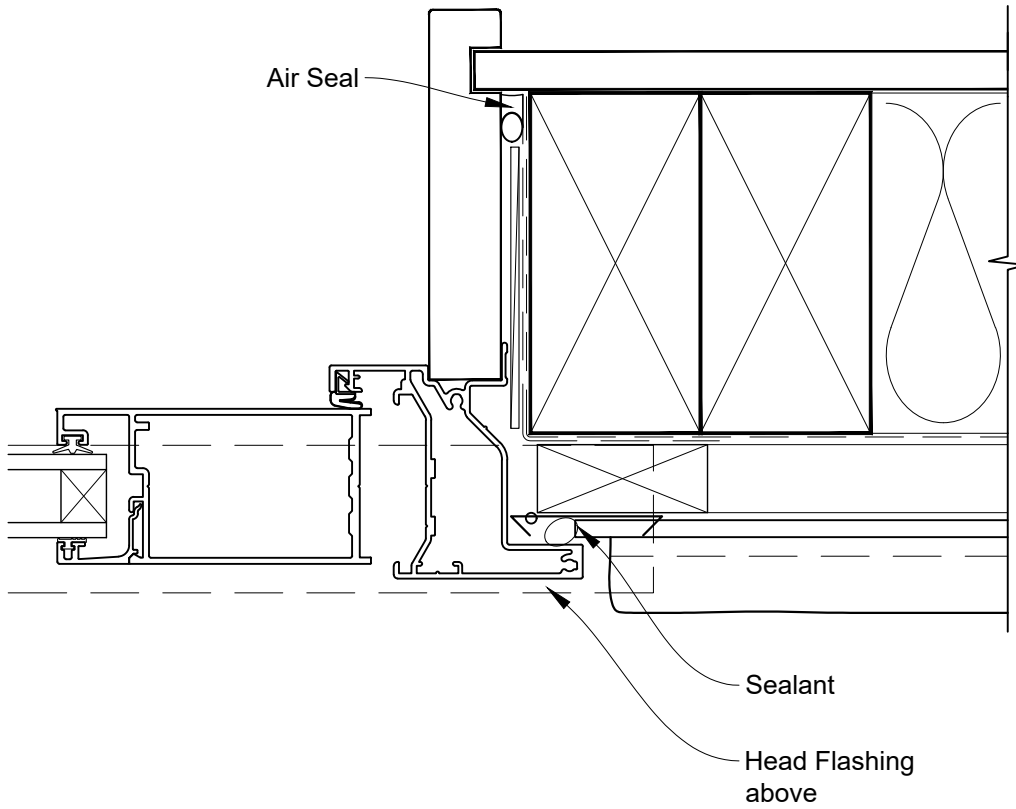

# INSTALLATION DETAIL - VANTAGE RESIDENTIAL BIFOLD DOOR OPEN OUT ON STUCCO CAVITY CONSTRUCTION

Date: 01.04.19

Scale: 1:2

CAD Ref.: VRBOST-CH

# INSTALLATION DETAIL - VANTAGE RESIDENTIAL BIFOLD DOOR OPEN OUT ON STUCCO CAVITY CONSTRUCTION

Date: 01.04.19

Scale: 1:2

CAD Ref.: VRBOST-CJ