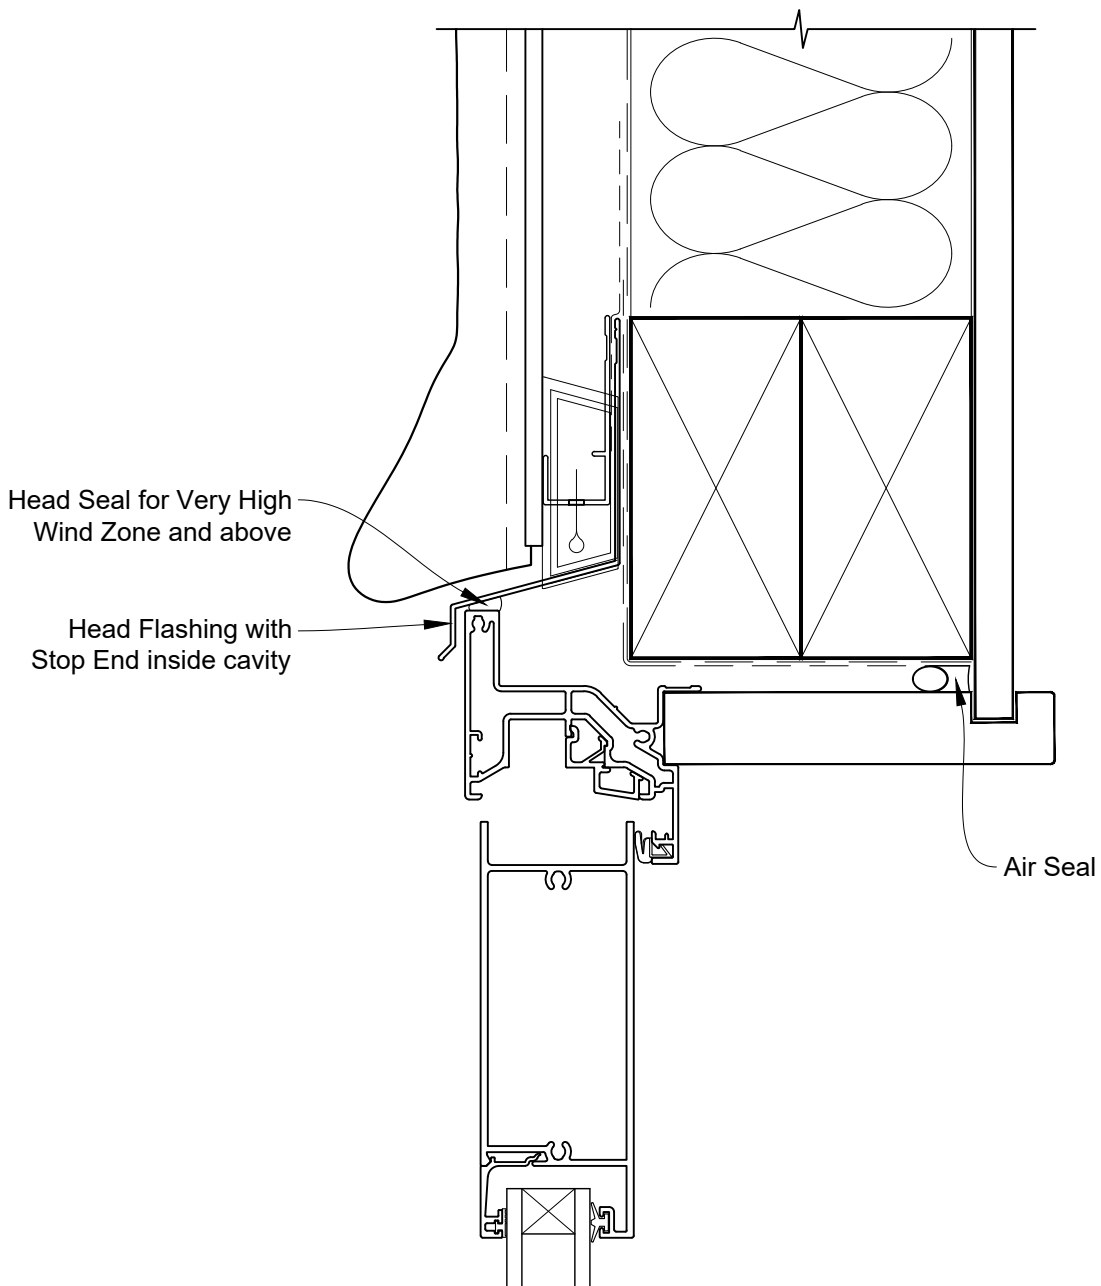

# INSTALLATION DETAIL - VANTAGE RESIDENTIAL BIFOLD DOOR OPEN OUT ON STUCCO CAVITY CONSTRUCTION

Date: 01.04.19

Scale: 1:2

CAD Ref.: VRBOST-CH

# INSTALLATION DETAIL - VANTAGE RESIDENTIAL BIFOLD DOOR OPEN OUT ON STUCCO CAVITY CONSTRUCTION

Date: 01.04.19

Scale: 1:2

CAD Ref.: VRBOST-CJ