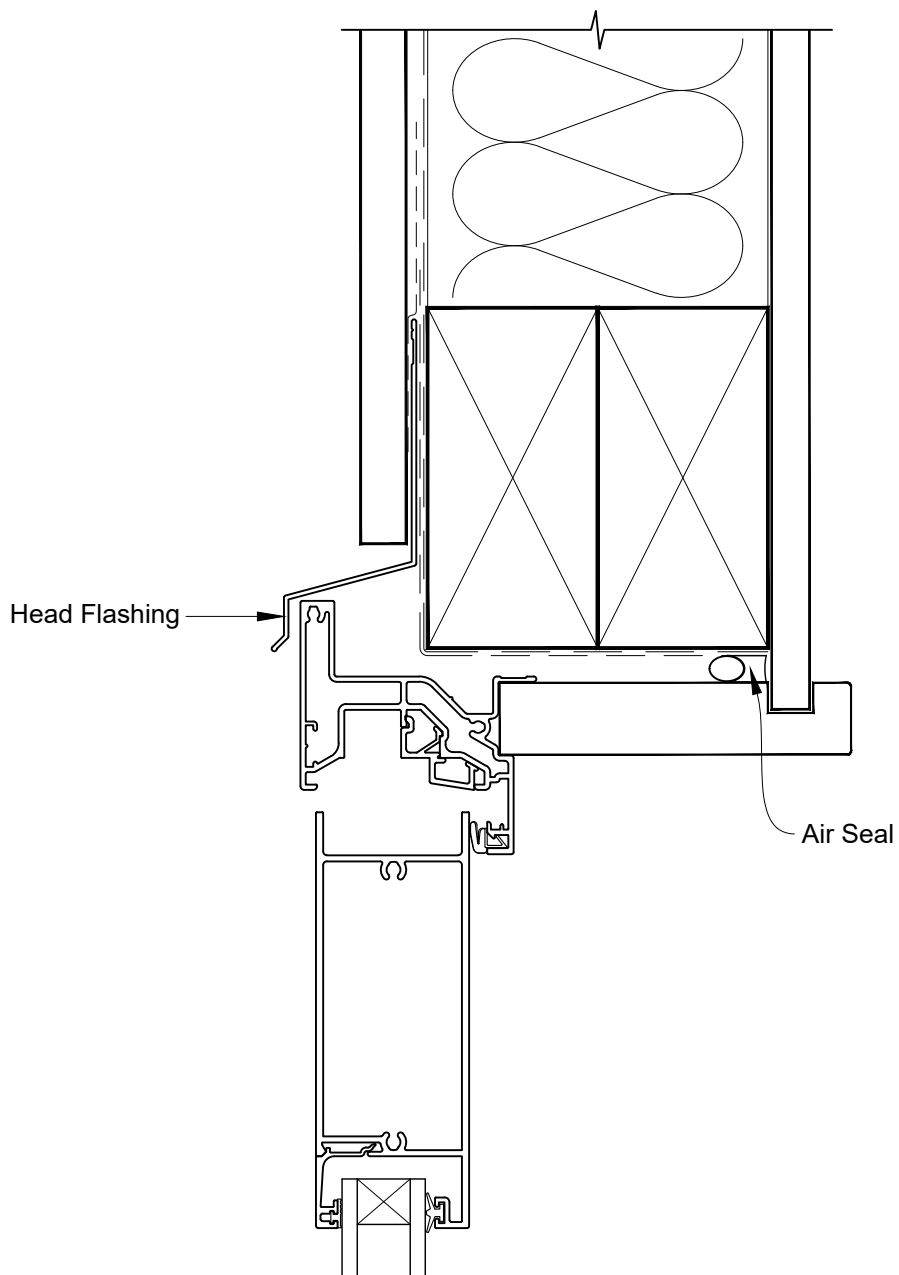

INSTALLATION DETAIL - VANTAGE RESIDENTIAL BIFOLD DOOR OPEN OUT ON FLAT SHEET CAVITY CONSTRUCTION

Date: 01.04.19

Scale: 1:2

CAD Ref.: VRBOFS-CH

INSTALLATION DETAIL - VANTAGE RESIDENTIAL BIFOLD DOOR OPEN OUT ON FLAT SHEET CAVITY CONSTRUCTION

Date: 01.04.19

Scale: 1:2

CAD Ref.: VRBOFS-CJ

INSTALLATION DETAIL - VANTAGE RESIDENTIAL BIFOLD DOOR OPEN OUT ON FLAT SHEET CAVITY CONSTRUCTION

Date: 01.04.19

Scale: 1:2

CAD Ref.: VRBOFS-CS

**INSTALLATION DETAIL - VANTAGE RESIDENTIAL
BIFOLD DOOR OPEN OUT ON FLAT SHEET
DIRECT FIXED CLADDING**

Date: 01.04.19

Scale: 1:2

CAD Ref.: VRBOFS-DH

INSTALLATION DETAIL - VANTAGE RESIDENTIAL BIFOLD DOOR OPEN OUT ON FLAT SHEET DIRECT FIXED CLADDING

Date: 01.04.19

Scale: 1:2

CAD Ref.: VRBOFS-DJ

INSTALLATION DETAIL - VANTAGE RESIDENTIAL BIFOLD DOOR OPEN OUT ON FLAT SHEET DIRECT FIXED CLADDING

Date: 01.04.19

Scale: 1:2

CAD Ref.: VRBOFS-DS