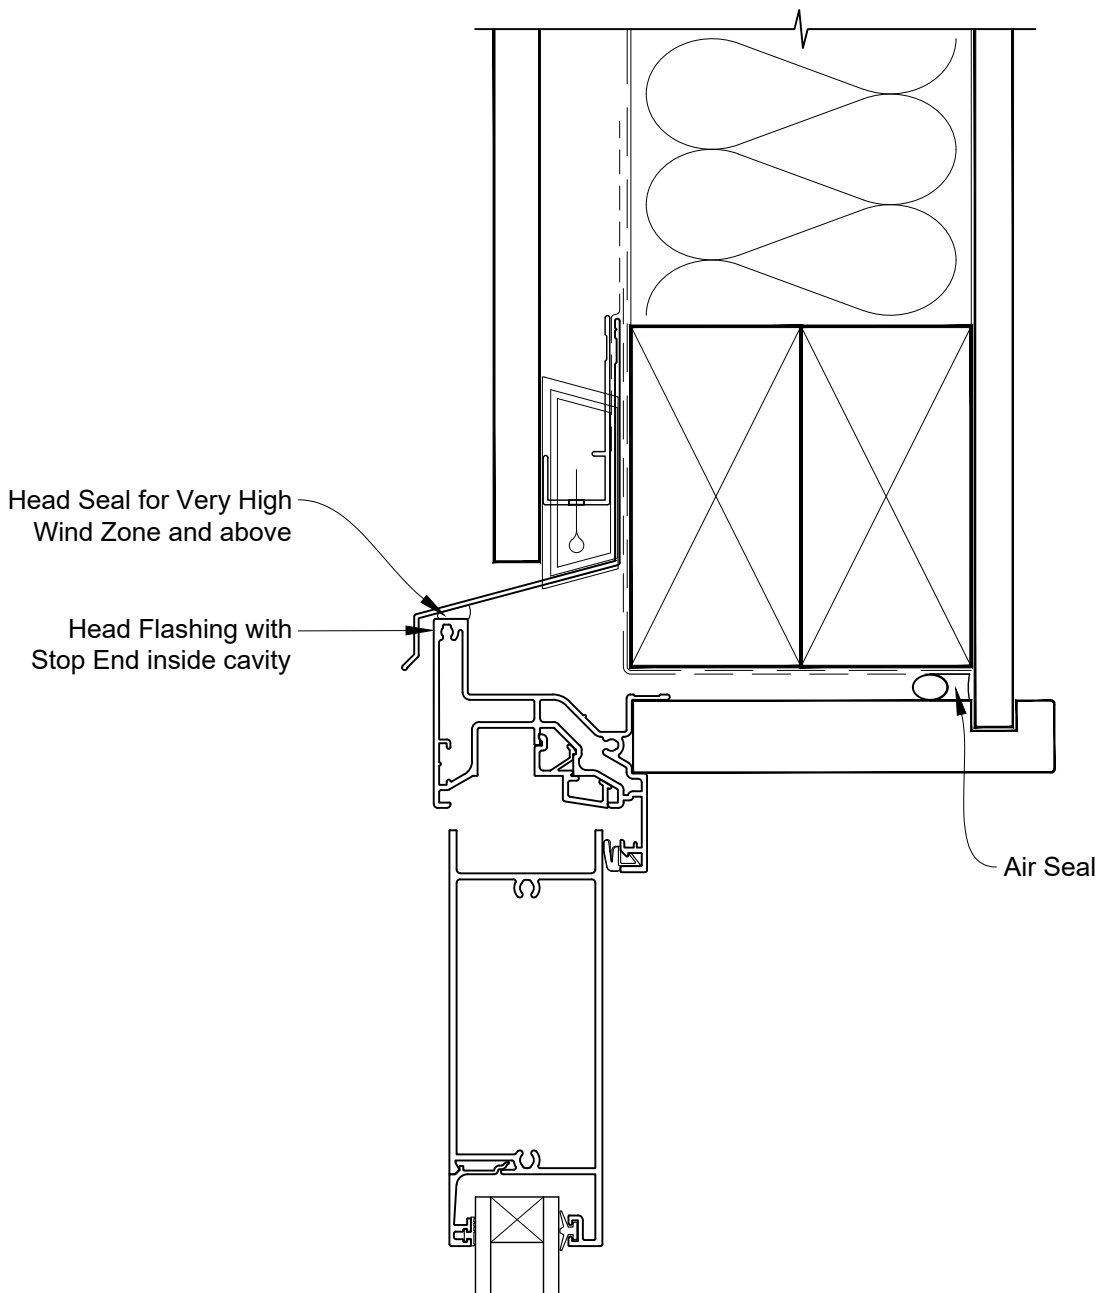

INSTALLATION DETAIL - VANTAGE RESIDENTIAL BIFOLD DOOR OPEN OUT ON FLAT SHEET CAVITY CONSTRUCTION

Date: 01.04.19

Scale: 1:2

CAD Ref.: VRBOFS-CH

INSTALLATION DETAIL - VANTAGE RESIDENTIAL BIFOLD DOOR OPEN OUT ON FLAT SHEET CAVITY CONSTRUCTION

Date: 01.04.19

Scale: 1:2

CAD Ref.: VRBOFS-CJ

INSTALLATION DETAIL - VANTAGE RESIDENTIAL BIFOLD DOOR OPEN OUT ON FLAT SHEET CAVITY CONSTRUCTION

Date: 01.04.19

Scale: 1:2

CAD Ref.: VRBOFS-CS

**INSTALLATION DETAIL - VANTAGE RESIDENTIAL
BIFOLD DOOR OPEN OUT ON FLAT SHEET
DIRECT FIXED CLADDING**

Date: 01.04.19

Scale: 1:2

CAD Ref.: VRBOFS-DS