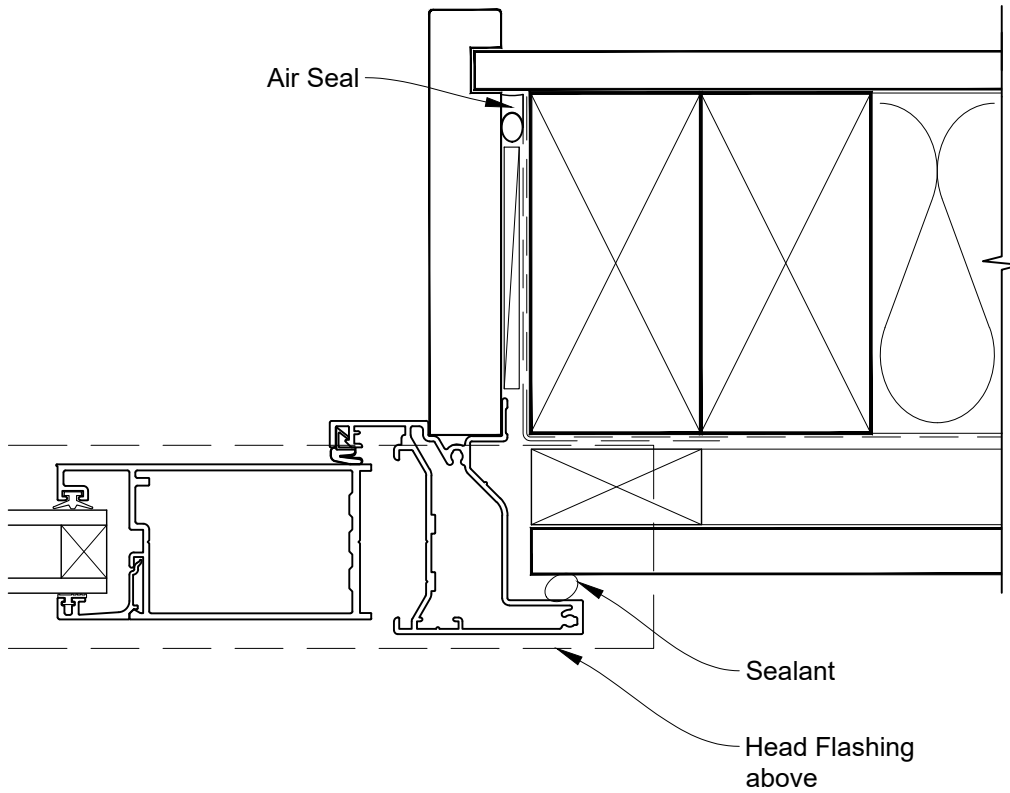

INSTALLATION DETAIL - VANTAGE RESIDENTIAL BIFOLD DOOR OPEN OUT ON FLAT SHEET CAVITY CONSTRUCTION

Date: 01.04.19

Scale: 1:2

CAD Ref.: VRBOFS-CH

INSTALLATION DETAIL - VANTAGE RESIDENTIAL BIFOLD DOOR OPEN OUT ON FLAT SHEET CAVITY CONSTRUCTION

Date: 01.04.19

Scale: 1:2

CAD Ref.: VRBOFS-CJ

INSTALLATION DETAIL - VANTAGE RESIDENTIAL BIFOLD DOOR OPEN OUT ON FLAT SHEET CAVITY CONSTRUCTION

Date: 01.04.19

Scale: 1:2

CAD Ref.: VRBOFS-CS

**INSTALLATION DETAIL - VANTAGE RESIDENTIAL
BIFOLD DOOR OPEN OUT ON FLAT SHEET
DIRECT FIXED CLADDING**

Date: 01.04.19

Scale: 1:2

CAD Ref.: VRBOFS-DS