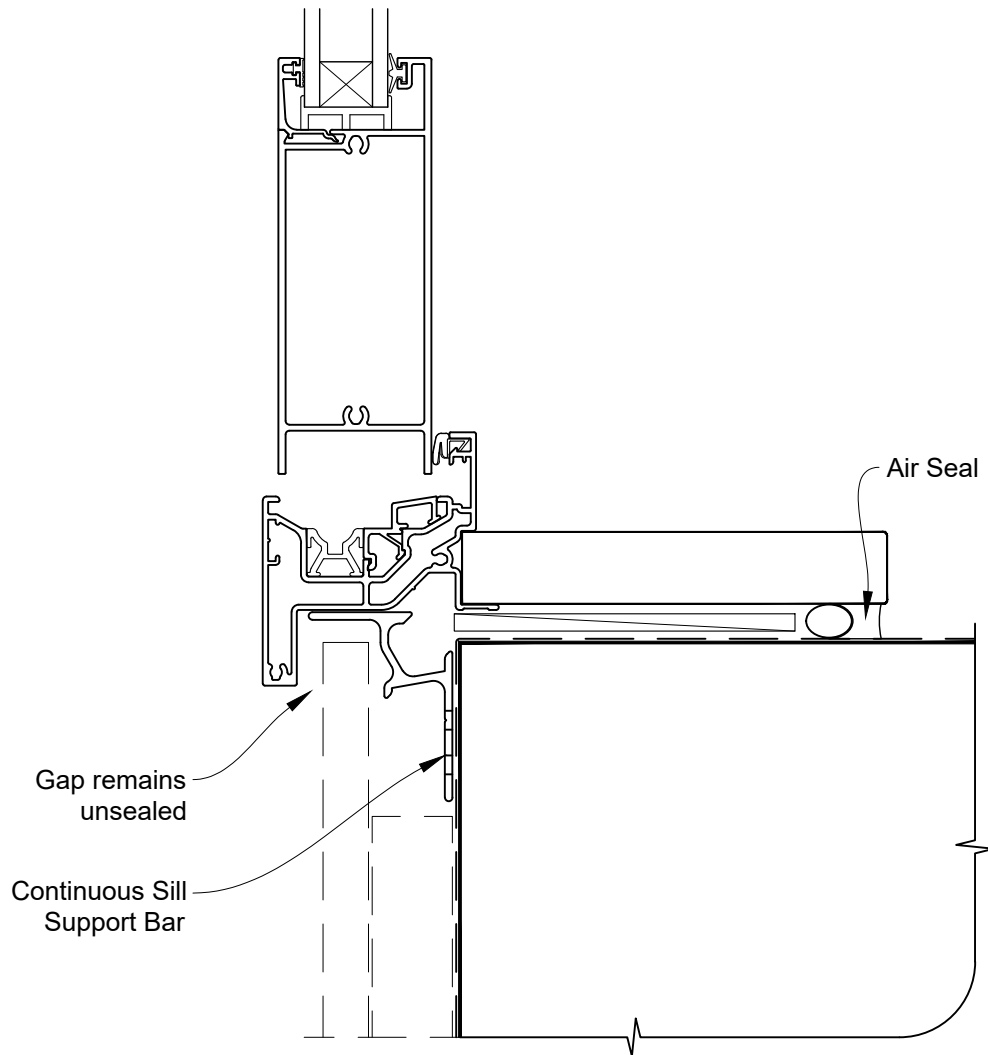

INSTALLATION DETAIL - VANTAGE RESIDENTIAL BIFOLD DOOR OPEN OUT ON FLAT SHEET CAVITY CONSTRUCTION

Date: 01.04.19

Scale: 1:2

CAD Ref.: VRBOFS-CH

INSTALLATION DETAIL - VANTAGE RESIDENTIAL BIFOLD DOOR OPEN OUT ON FLAT SHEET CAVITY CONSTRUCTION

Date: 01.04.19

Scale: 1:2

CAD Ref.: VRBOFS-CJ

INSTALLATION DETAIL - VANTAGE RESIDENTIAL BIFOLD DOOR OPEN OUT ON FLAT SHEET CAVITY CONSTRUCTION

Date: 01.04.19

Scale: 1:2

CAD Ref.: VRBOFS-CS

**INSTALLATION DETAIL - VANTAGE RESIDENTIAL
BIFOLD DOOR OPEN OUT ON FLAT SHEET
DIRECT FIXED CLADDING**

Date: 01.04.19

Scale: 1:2

CAD Ref.: VRBOFS-DS