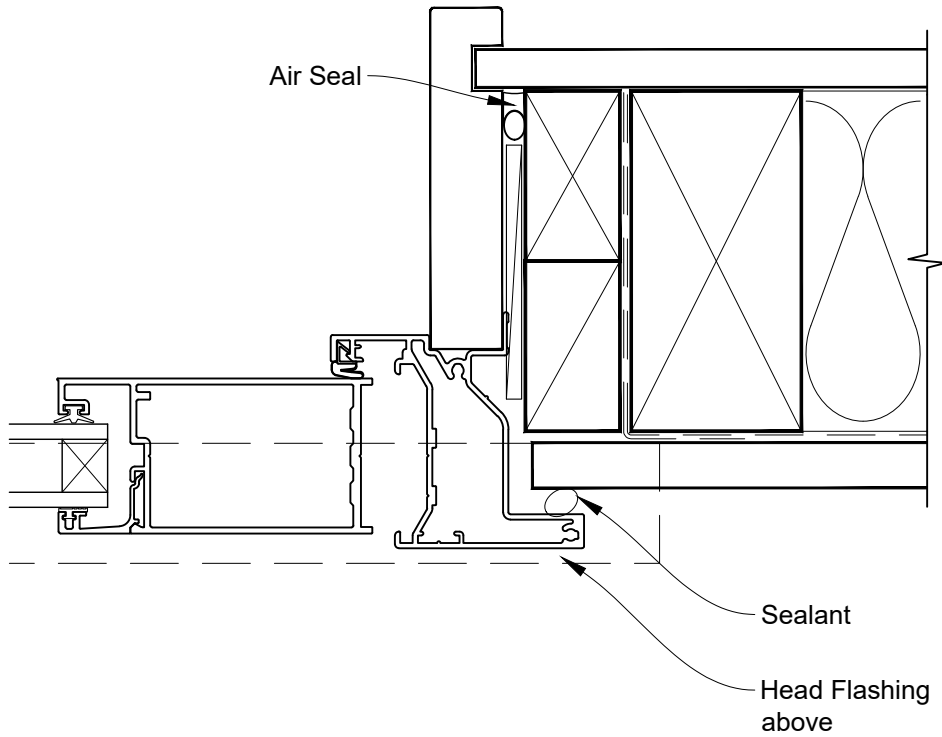

INSTALLATION DETAIL - VANTAGE RESIDENTIAL BIFOLD DOOR OPEN OUT ON FLAT SHEET CAVITY CONSTRUCTION

Date: 01.04.19

Scale: 1:2

CAD Ref.: VRBOFS-CH

INSTALLATION DETAIL - VANTAGE RESIDENTIAL BIFOLD DOOR OPEN OUT ON FLAT SHEET CAVITY CONSTRUCTION

Date: 01.04.19

Scale: 1:2

CAD Ref.: VRBOFS-CJ

INSTALLATION DETAIL - VANTAGE RESIDENTIAL BIFOLD DOOR OPEN OUT ON FLAT SHEET CAVITY CONSTRUCTION

Date: 01.04.19

Scale: 1:2

CAD Ref.: VRBOFS-CS

**INSTALLATION DETAIL - VANTAGE RESIDENTIAL
BIFOLD DOOR OPEN OUT ON FLAT SHEET
DIRECT FIXED CLADDING**

Date: 01.04.19

Scale: 1:2

CAD Ref.: VRBOFS-DH

INSTALLATION DETAIL - VANTAGE RESIDENTIAL BIFOLD DOOR OPEN OUT ON FLAT SHEET DIRECT FIXED CLADDING

Date: 01.04.19

Scale: 1:2

CAD Ref.: VRBOFS-DJ

INSTALLATION DETAIL - VANTAGE RESIDENTIAL BIFOLD DOOR OPEN OUT ON FLAT SHEET DIRECT FIXED CLADDING

Date: 01.04.19

Scale: 1:2

CAD Ref.: VRBOFS-DS