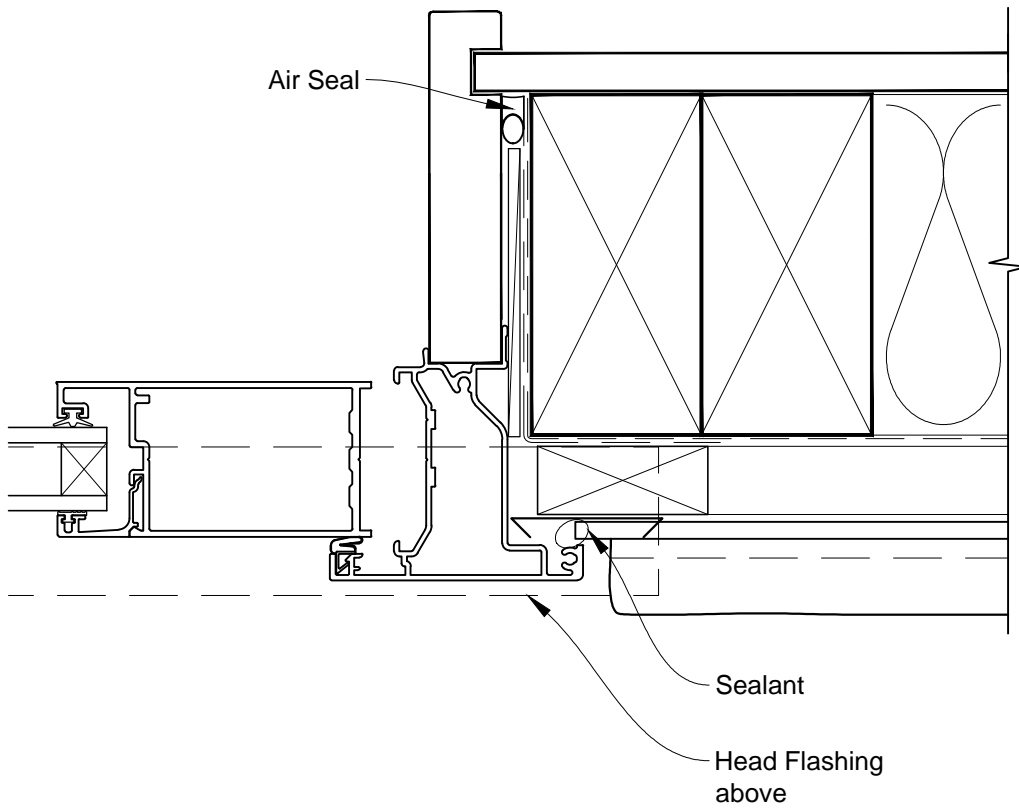

INSTALLATION DETAIL - VANTAGE RESIDENTIAL BIFOLD DOOR OPEN IN ON STUCCO CAVITY CONSTRUCTION

Date: 01.03.14

Scale: 1:2

CAD Ref.: VRBIST-CH

INSTALLATION DETAIL - VANTAGE RESIDENTIAL BIFOLD DOOR OPEN IN ON STUCCO CAVITY CONSTRUCTION

Date: 01.03.14

Scale: 1:2

CAD Ref.: VRBIST-CJ

INSTALLATION DETAIL - VANTAGE RESIDENTIAL BIFOLD DOOR OPEN IN ON STUCCO CAVITY CONSTRUCTION

Date: 01.03.14

Scale: 1:2

CAD Ref.: VRBIST-CS