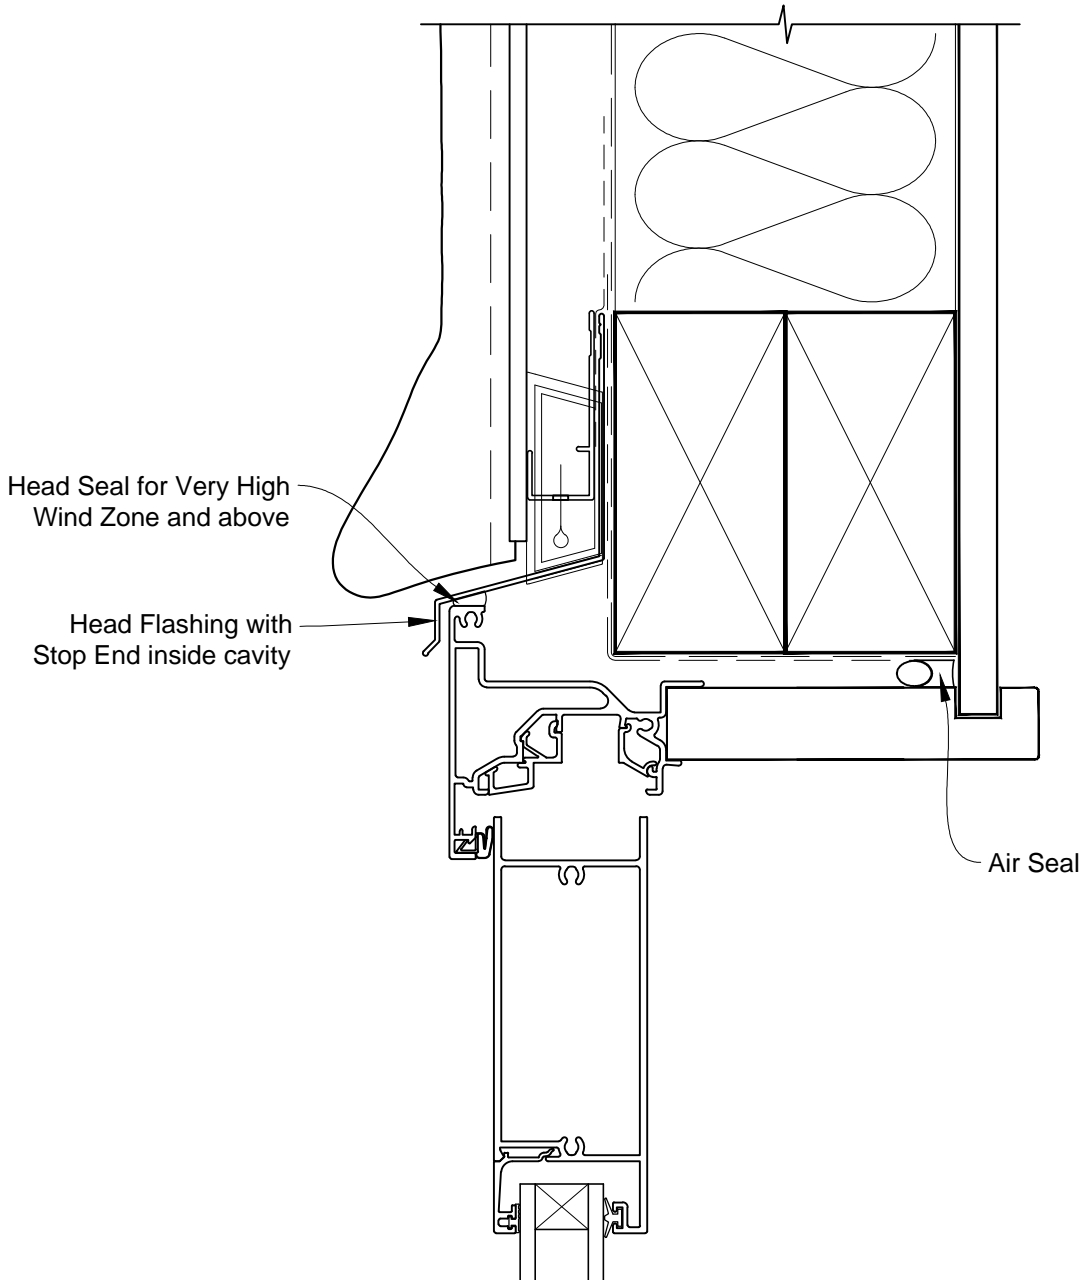

INSTALLATION DETAIL - VANTAGE RESIDENTIAL BIFOLD DOOR OPEN IN ON STUCCO CAVITY CONSTRUCTION

Date: 01.03.14

Scale: 1:2

CAD Ref.: VRBIST-CH

INSTALLATION DETAIL - VANTAGE RESIDENTIAL BIFOLD DOOR OPEN IN ON STUCCO CAVITY CONSTRUCTION

Date: 01.03.14

Scale: 1:2

CAD Ref.: VRBIST-CJ

INSTALLATION DETAIL - VANTAGE RESIDENTIAL BIFOLD DOOR OPEN IN ON STUCCO CAVITY CONSTRUCTION

Date: 01.03.14

Scale: 1:2

CAD Ref.: VRBIST-CS