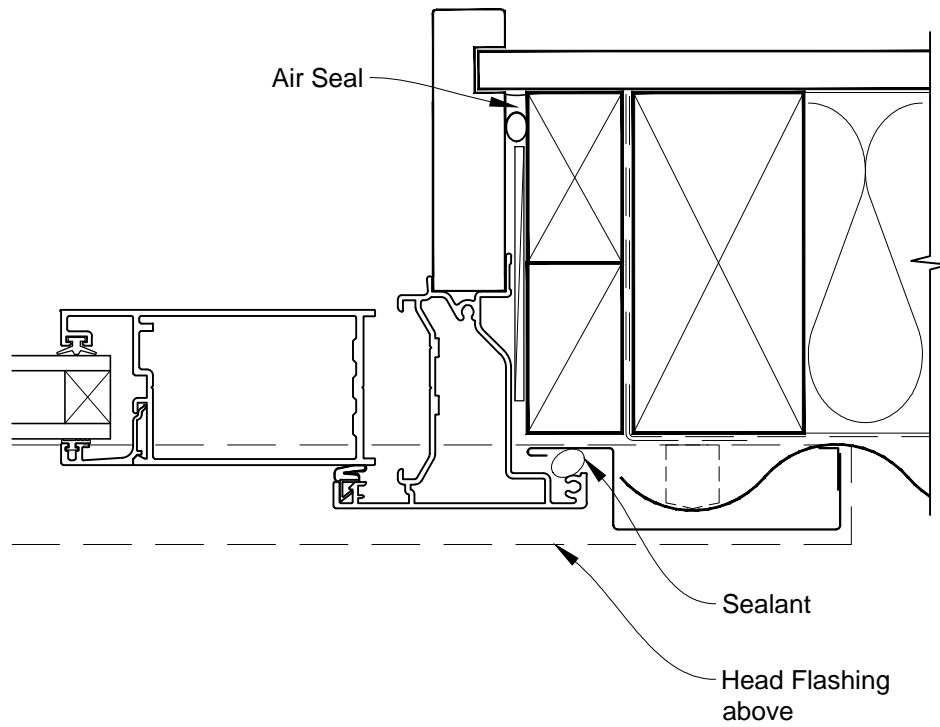

# INSTALLATION DETAIL - VANTAGE RESIDENTIAL BIFOLD DOOR OPEN IN ON PROFILE METAL CAVITY CONSTRUCTION

Date: 01.03.14

Scale: 1:2

CAD Ref.: VRBIPM-CS

# INSTALLATION DETAIL - VANTAGE RESIDENTIAL BIFOLD DOOR OPEN IN ON PROFILE METAL DIRECT FIXED CLADDING

Date: 01.03.14

Scale: 1:2

CAD Ref.: VRBIPM-DH

# INSTALLATION DETAIL - VANTAGE RESIDENTIAL BIFOLD DOOR OPEN IN ON PROFILE METAL DIRECT FIXED CLADDING

Date: 01.03.14

Scale: 1:2

CAD Ref.: VRBIPM-DJ