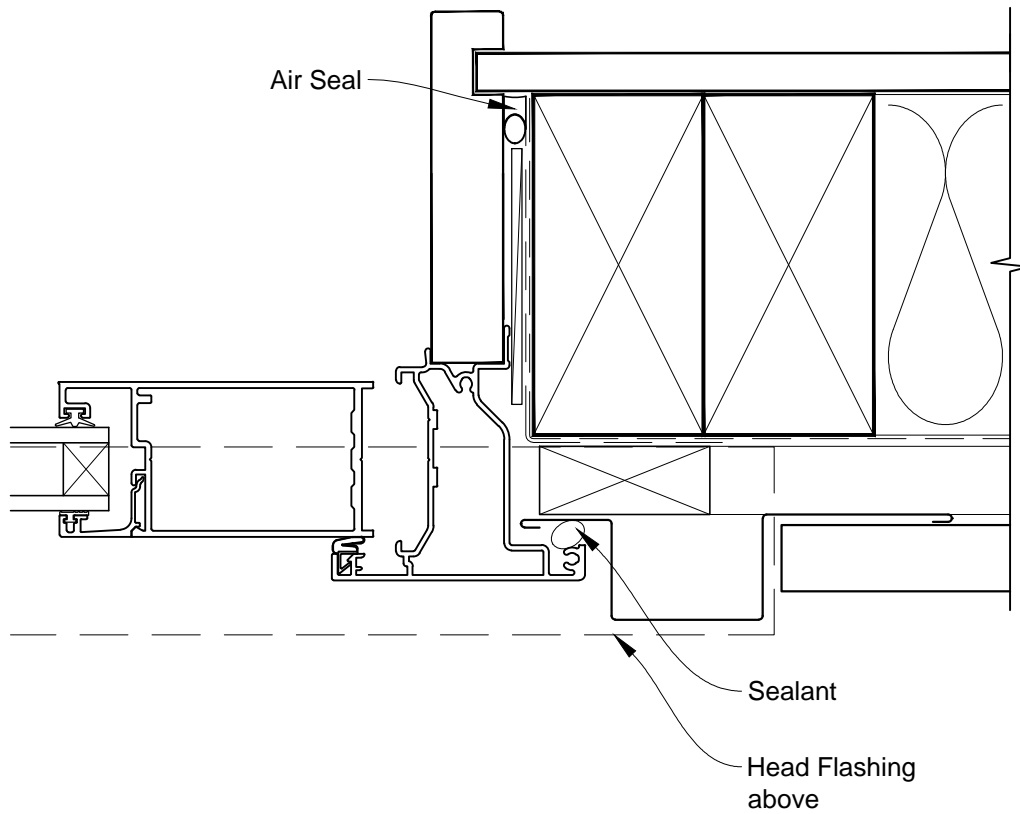

# INSTALLATION DETAIL - VANTAGE RESIDENTIAL BIFOLD DOOR OPEN IN ON PROFILE METAL CAVITY CONSTRUCTION

Date: 01.03.14

Scale: 1:2

CAD Ref.: VRBIPM-CH

# INSTALLATION DETAIL - VANTAGE RESIDENTIAL BIFOLD DOOR OPEN IN ON PROFILE METAL CAVITY CONSTRUCTION

Date: 01.03.14

Scale: 1:2

CAD Ref.: VRBIPM-CJ

# INSTALLATION DETAIL - VANTAGE RESIDENTIAL BIFOLD DOOR OPEN IN ON PROFILE METAL CAVITY CONSTRUCTION

Date: 01.03.14

Scale: 1:2

CAD Ref.: VRBIPM-CS