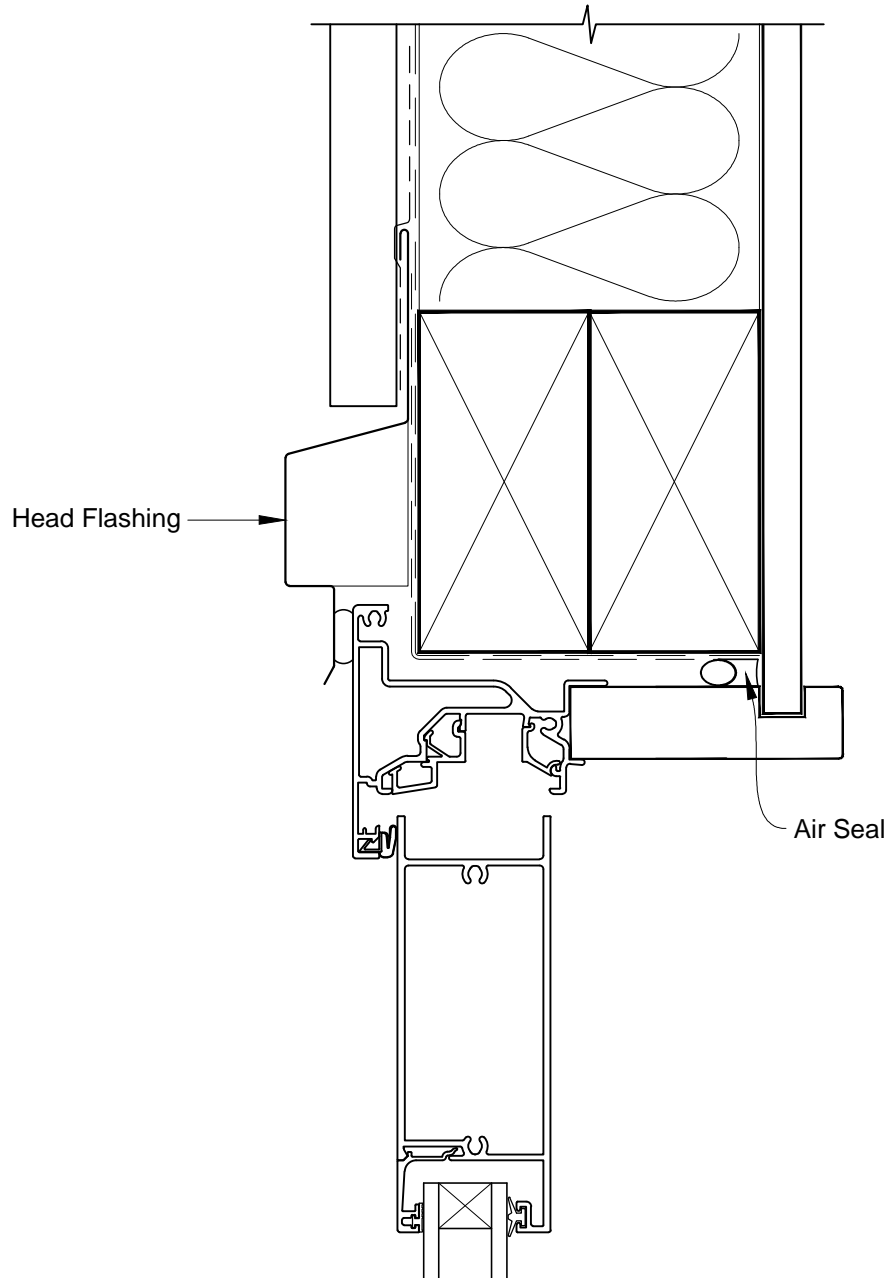

# INSTALLATION DETAIL - VANTAGE RESIDENTIAL BIFOLD DOOR OPEN IN ON PROFILE METAL CAVITY CONSTRUCTION

Date: 01.03.14

Scale: 1:2

CAD Ref.: VRBIPM-CS

# INSTALLATION DETAIL - VANTAGE RESIDENTIAL BIFOLD DOOR OPEN IN ON PROFILE METAL DIRECT FIXED CLADDING

Date: 01.03.14

Scale: 1:2

CAD Ref.: VRBIPM-DH