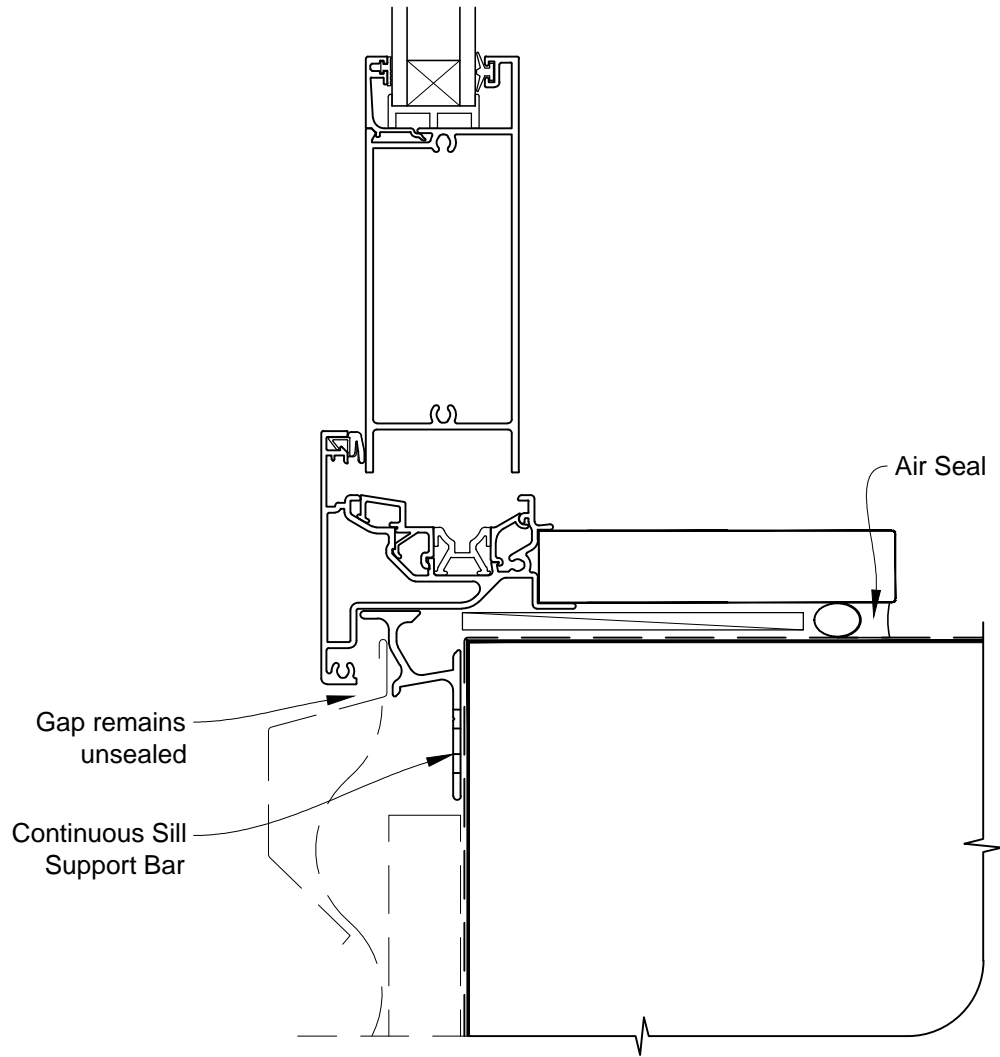

INSTALLATION DETAIL - VANTAGE RESIDENTIAL BIFOLD DOOR OPEN IN ON PROFILE METAL CAVITY CONSTRUCTION

Date: 01.03.14

Scale: 1:2

CAD Ref.: VRBIPM-CS