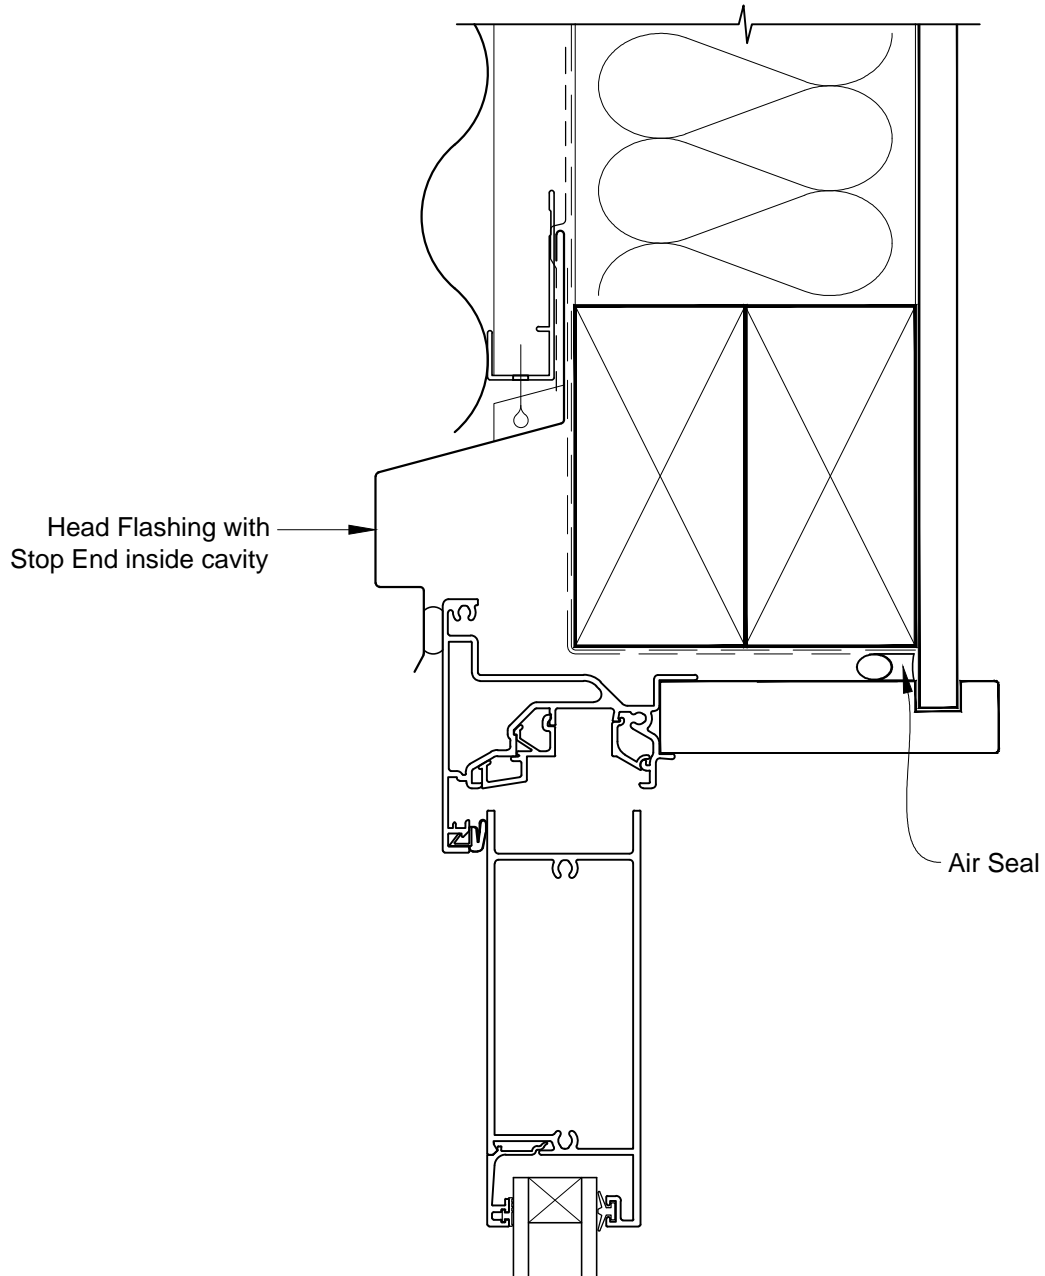

# INSTALLATION DETAIL - VANTAGE RESIDENTIAL BIFOLD DOOR OPEN IN ON PROFILE METAL CAVITY CONSTRUCTION

Date: 01.03.14

Scale: 1:2

CAD Ref.: VRBIPM-CH

# INSTALLATION DETAIL - VANTAGE RESIDENTIAL BIFOLD DOOR OPEN IN ON PROFILE METAL CAVITY CONSTRUCTION

Date: 01.03.14

Scale: 1:2

CAD Ref.: VRBIPM-CJ