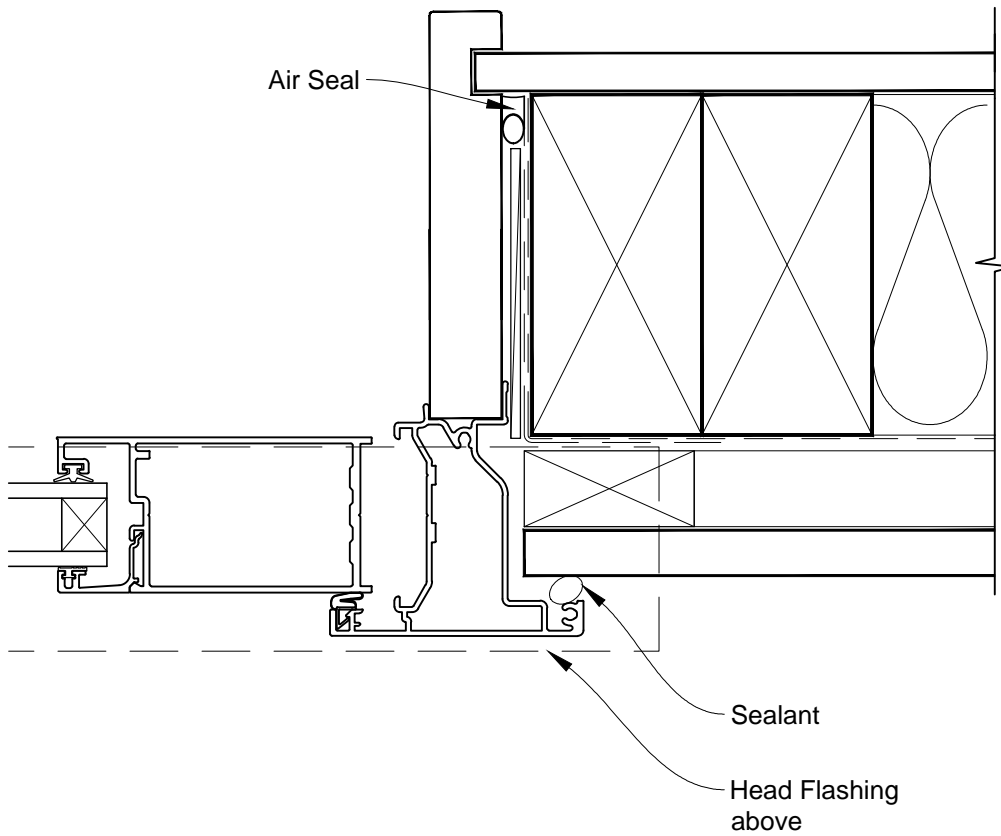

INSTALLATION DETAIL - VANTAGE RESIDENTIAL BIFOLD DOOR OPEN IN ON FLAT SHEET CAVITY CONSTRUCTION

Date: 01.03.14

Scale: 1:2

CAD Ref.: VRBIFS-CH

INSTALLATION DETAIL - VANTAGE RESIDENTIAL BIFOLD DOOR OPEN IN ON FLAT SHEET CAVITY CONSTRUCTION

Date: 01.03.14

Scale: 1:2

CAD Ref.: VRBIFS-CJ

INSTALLATION DETAIL - VANTAGE RESIDENTIAL BIFOLD DOOR OPEN IN ON FLAT SHEET CAVITY CONSTRUCTION

Date: 01.03.14

Scale: 1:2

CAD Ref.: VRBIFS-CS

INSTALLATION DETAIL - VANTAGE RESIDENTIAL BIFOLD DOOR OPEN IN ON FLAT SHEET DIRECT FIXED CLADDING