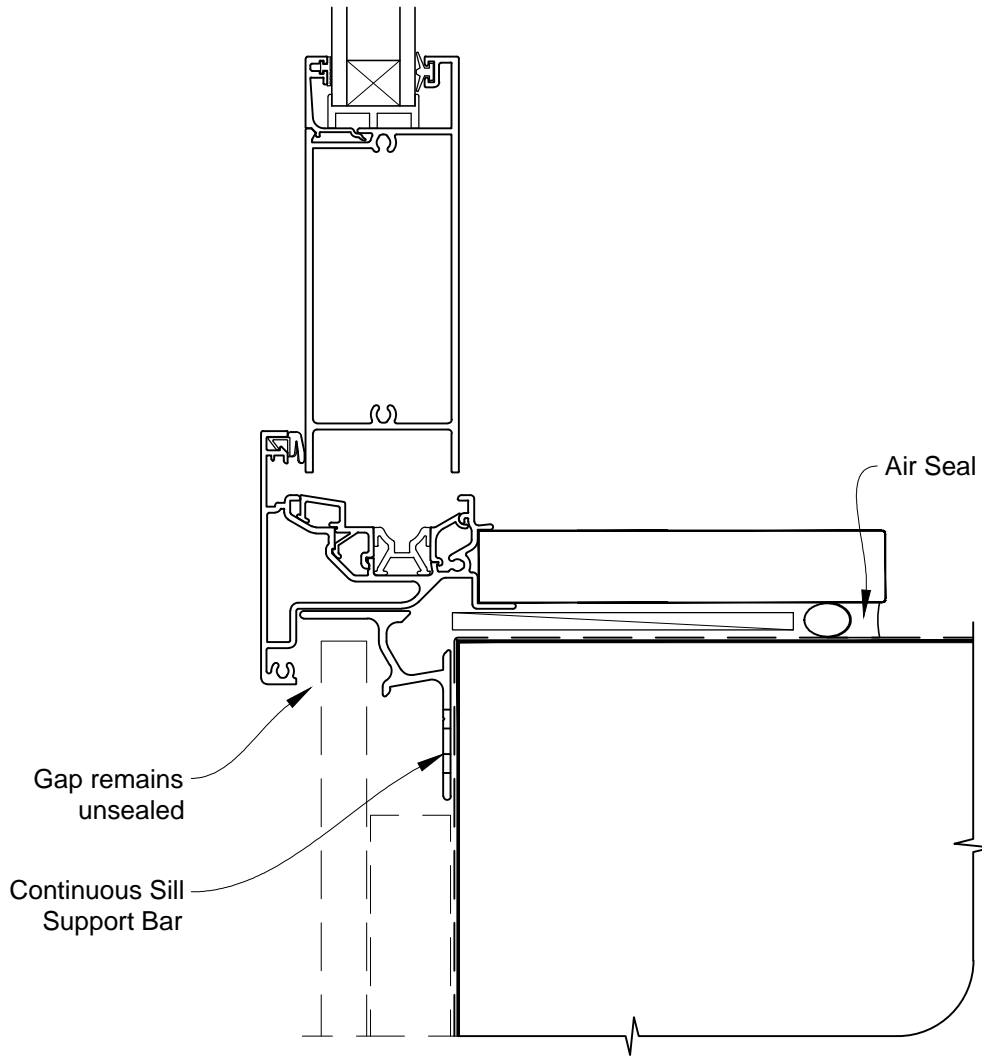

INSTALLATION DETAIL - VANTAGE RESIDENTIAL BIFOLD DOOR OPEN IN ON FLAT SHEET CAVITY CONSTRUCTION

Date: 01.03.14

Scale: 1:2

CAD Ref.: VRBIFS-CH

INSTALLATION DETAIL - VANTAGE RESIDENTIAL BIFOLD DOOR OPEN IN ON FLAT SHEET CAVITY CONSTRUCTION

Date: 01.03.14

Scale: 1:2

CAD Ref.: VRBIFS-CJ

INSTALLATION DETAIL - VANTAGE RESIDENTIAL BIFOLD DOOR OPEN IN ON FLAT SHEET CAVITY CONSTRUCTION

Date: 01.03.14

Scale: 1:2

CAD Ref.: VRBIFS-CS

INSTALLATION DETAIL - VANTAGE RESIDENTIAL BIFOLD DOOR OPEN IN ON FLAT SHEET DIRECT FIXED CLADDING