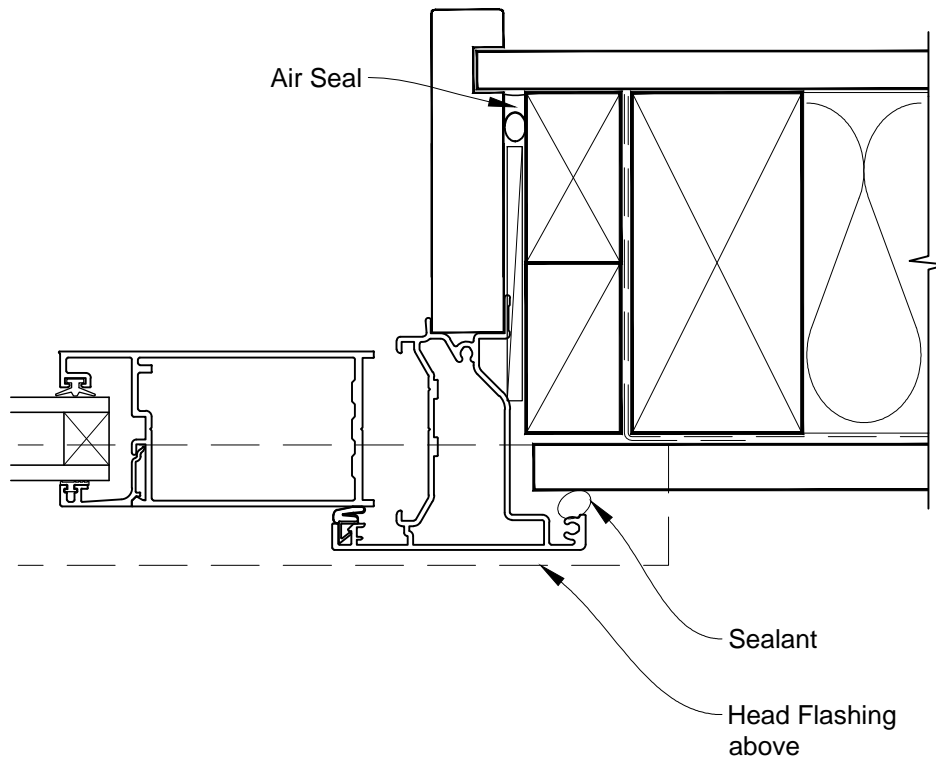

INSTALLATION DETAIL - VANTAGE RESIDENTIAL BIFOLD DOOR OPEN IN ON FLAT SHEET CAVITY CONSTRUCTION

Date: 01.03.14

Scale: 1:2

CAD Ref.: VRBIFS-CH

INSTALLATION DETAIL - VANTAGE RESIDENTIAL BIFOLD DOOR OPEN IN ON FLAT SHEET CAVITY CONSTRUCTION

Date: 01.03.14

Scale: 1:2

CAD Ref.: VRBIFS-CJ

INSTALLATION DETAIL - VANTAGE RESIDENTIAL BIFOLD DOOR OPEN IN ON FLAT SHEET CAVITY CONSTRUCTION

Date: 01.03.14

Scale: 1:2

CAD Ref.: VRBIFS-CS

INSTALLATION DETAIL - VANTAGE RESIDENTIAL BIFOLD DOOR OPEN IN ON FLAT SHEET DIRECT FIXED CLADDING

Date: 01.03.14

Scale: 1:2

CAD Ref.: VRBIFS-DH

INSTALLATION DETAIL - VANTAGE RESIDENTIAL BIFOLD DOOR OPEN IN ON FLAT SHEET DIRECT FIXED CLADDING

Date: 01.03.14

Scale: 1:2

CAD Ref.: VRBIFS-DJ

INSTALLATION DETAIL - VANTAGE RESIDENTIAL BIFOLD DOOR OPEN IN ON FLAT SHEET DIRECT FIXED CLADDING