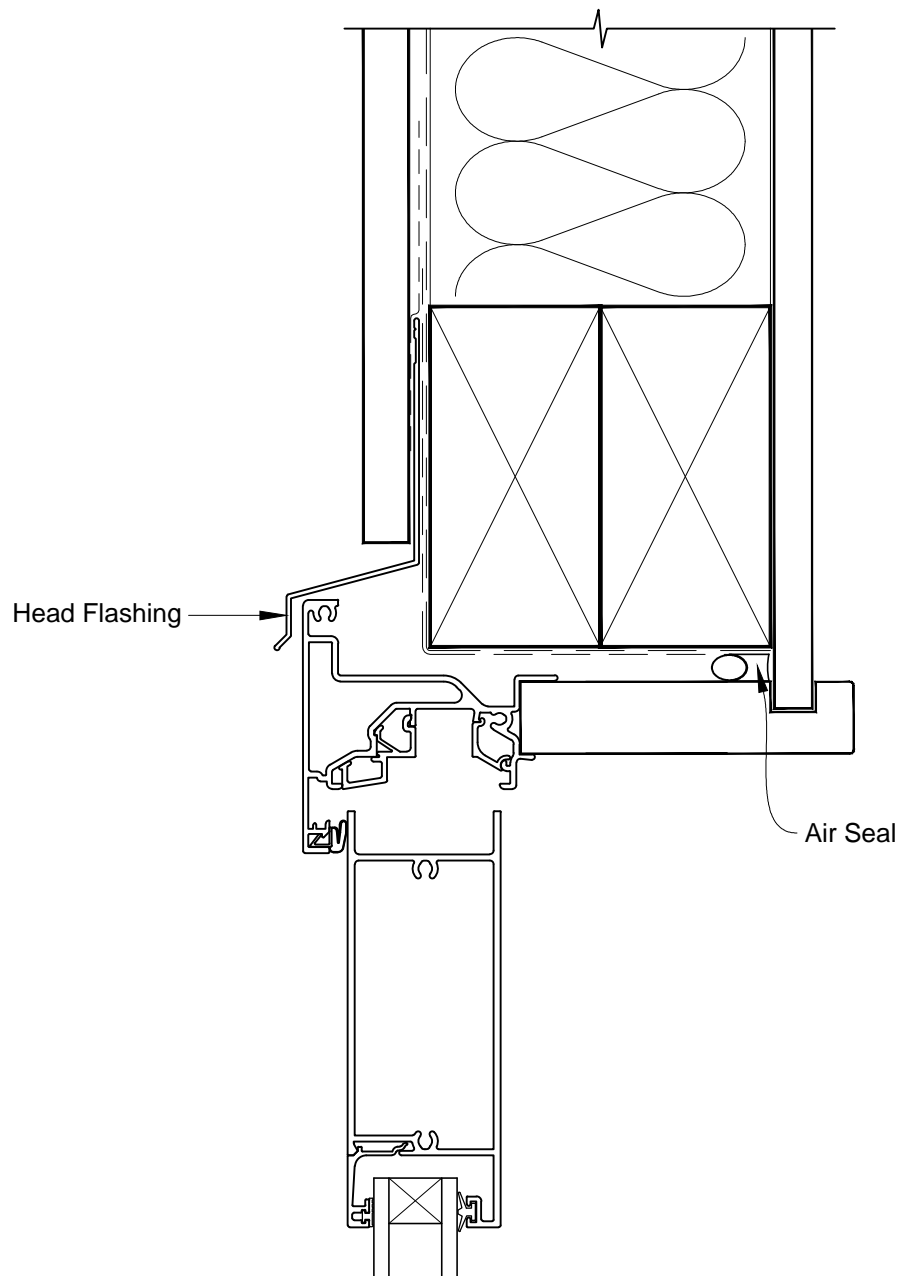

INSTALLATION DETAIL - VANTAGE RESIDENTIAL BIFOLD DOOR OPEN IN ON FLAT SHEET CAVITY CONSTRUCTION

Date: 01.03.14

Scale: 1:2

CAD Ref.: VRBIFS-CH

INSTALLATION DETAIL - VANTAGE RESIDENTIAL BIFOLD DOOR OPEN IN ON FLAT SHEET CAVITY CONSTRUCTION

Date: 01.03.14

Scale: 1:2

CAD Ref.: VRBIFS-CJ

INSTALLATION DETAIL - VANTAGE RESIDENTIAL BIFOLD DOOR OPEN IN ON FLAT SHEET CAVITY CONSTRUCTION

Date: 01.03.14

Scale: 1:2

CAD Ref.: VRBIFS-CS

INSTALLATION DETAIL - VANTAGE RESIDENTIAL BIFOLD DOOR OPEN IN ON FLAT SHEET DIRECT FIXED CLADDING

Date: 01.03.14

Scale: 1:2

CAD Ref.: VRBIFS-DH

INSTALLATION DETAIL - VANTAGE RESIDENTIAL BIFOLD DOOR OPEN IN ON FLAT SHEET DIRECT FIXED CLADDING

Date: 01.03.14

Scale: 1:2

CAD Ref.: VRBIFS-DJ

INSTALLATION DETAIL - VANTAGE RESIDENTIAL BIFOLD DOOR OPEN IN ON FLAT SHEET DIRECT FIXED CLADDING