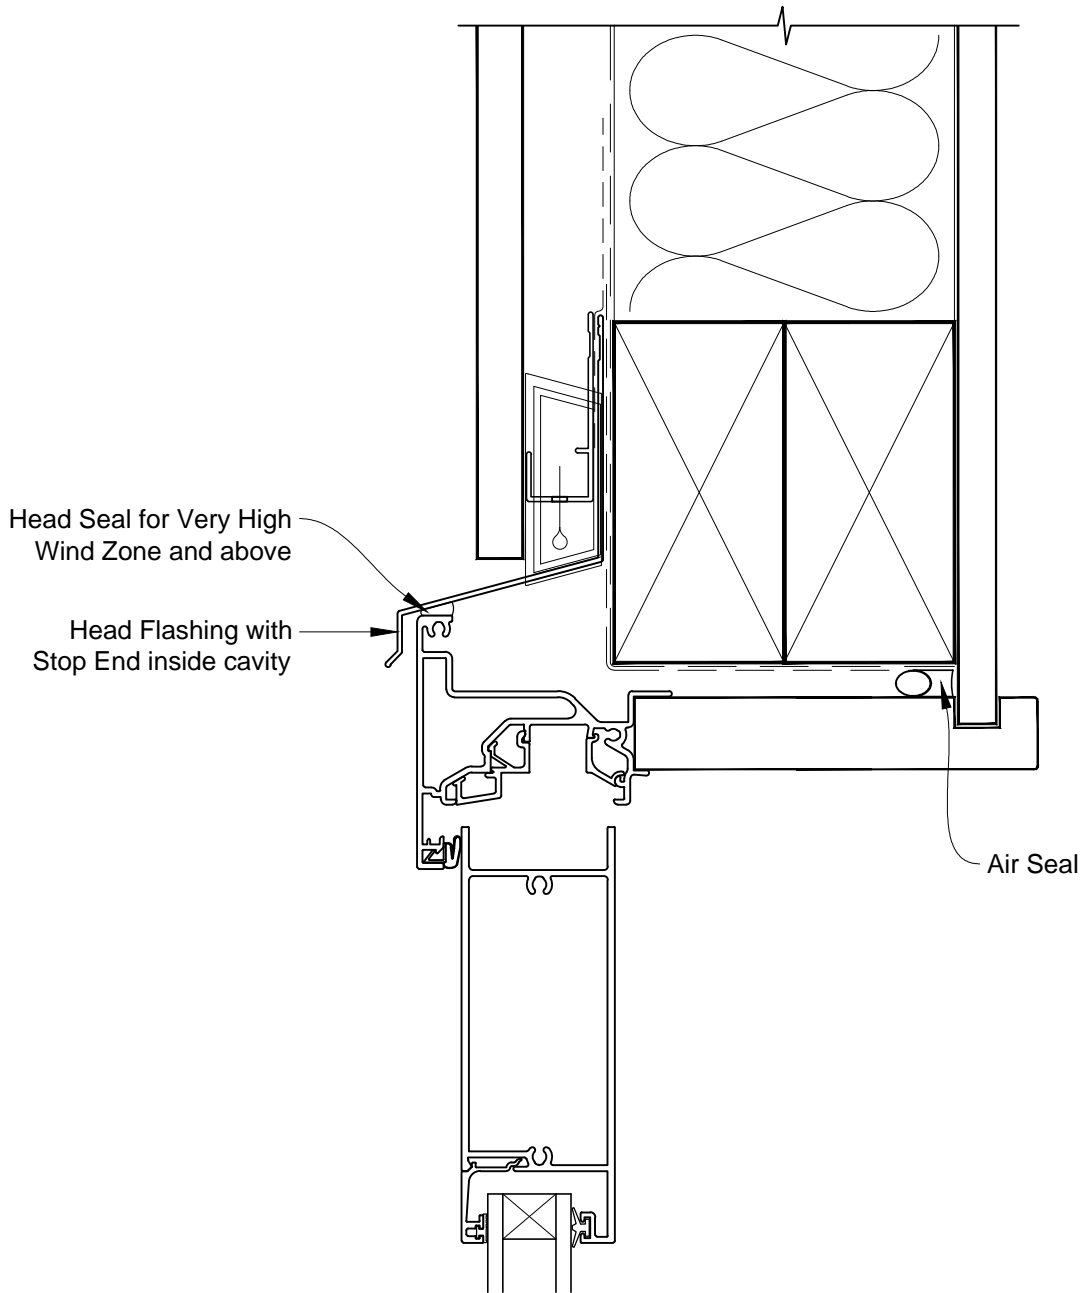

INSTALLATION DETAIL - VANTAGE RESIDENTIAL BIFOLD DOOR OPEN IN ON FLAT SHEET CAVITY CONSTRUCTION

Date: 01.03.14

Scale: 1:2

CAD Ref.: VRBIFS-CH

INSTALLATION DETAIL - VANTAGE RESIDENTIAL BIFOLD DOOR OPEN IN ON FLAT SHEET CAVITY CONSTRUCTION

Date: 01.03.14

Scale: 1:2

CAD Ref.: VRBIFS-CJ

INSTALLATION DETAIL - VANTAGE RESIDENTIAL BIFOLD DOOR OPEN IN ON FLAT SHEET CAVITY CONSTRUCTION

Date: 01.03.14

Scale: 1:2

CAD Ref.: VRBIFS-CS

INSTALLATION DETAIL - VANTAGE RESIDENTIAL BIFOLD DOOR OPEN IN ON FLAT SHEET DIRECT FIXED CLADDING