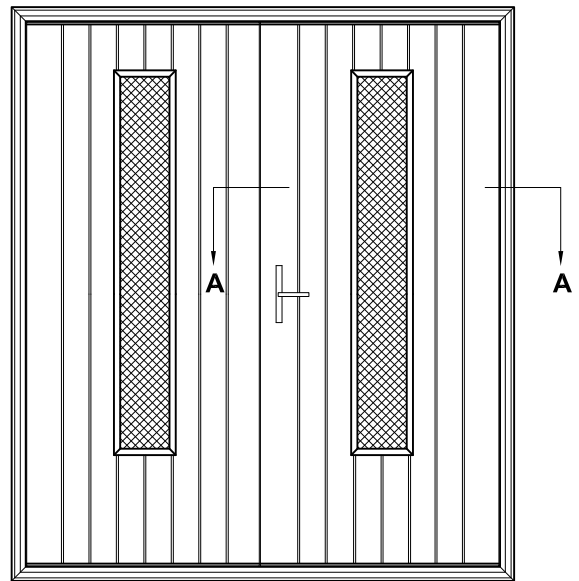

**AXIS ENTRANCE DOOR**  
**GLAZED & SOLID FRENCH DOOR**  
CROSS SECTION

CAD REF. VAD03-0

DATE  
01.04.19

SCALE  
1:2

SECTION A-A

05400