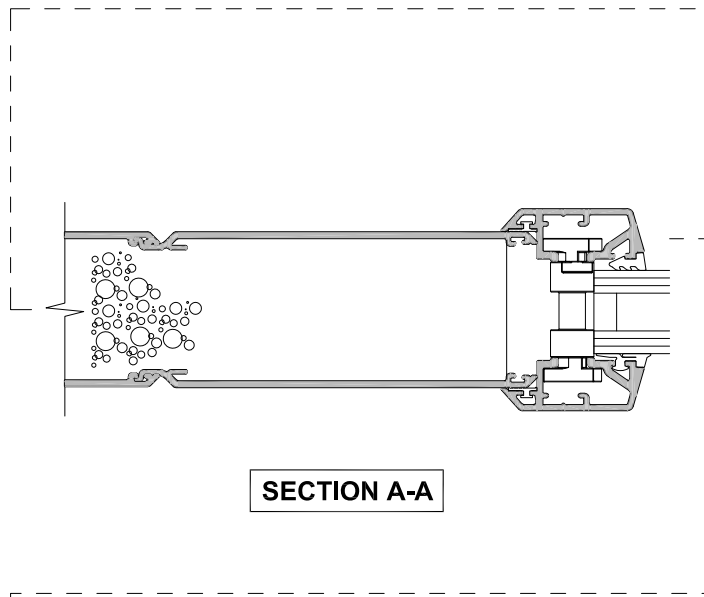

**AXIS ENTRANCE DOOR**  
**GLAZED & SOLID FRENCH DOOR**  
CROSS SECTION

CAD REF. VAD03-0

DATE  
01.04.19

SCALE  
1:2

SECTION A-A

05400