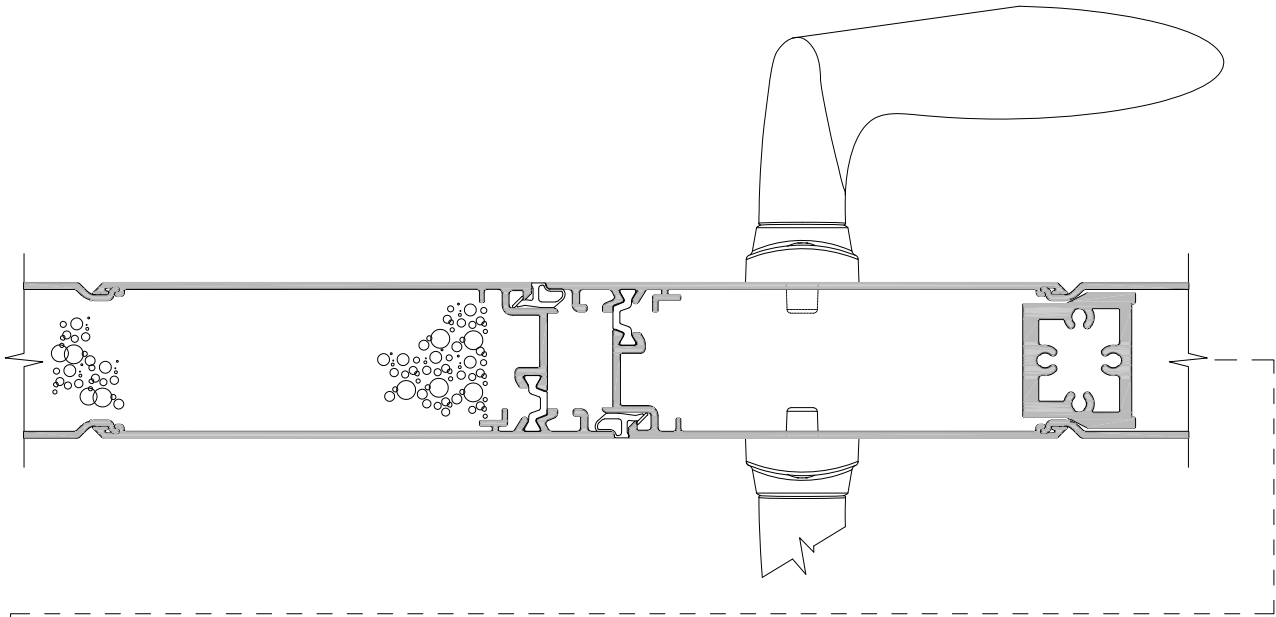

**AXIS ENTRANCE DOOR**  
**GLAZED & SOLID FRENCH DOOR**  
CROSS SECTION

CAD REF. VAD03-0

DATE  
01.04.19

SCALE  
1:2

SECTION A-A

05400