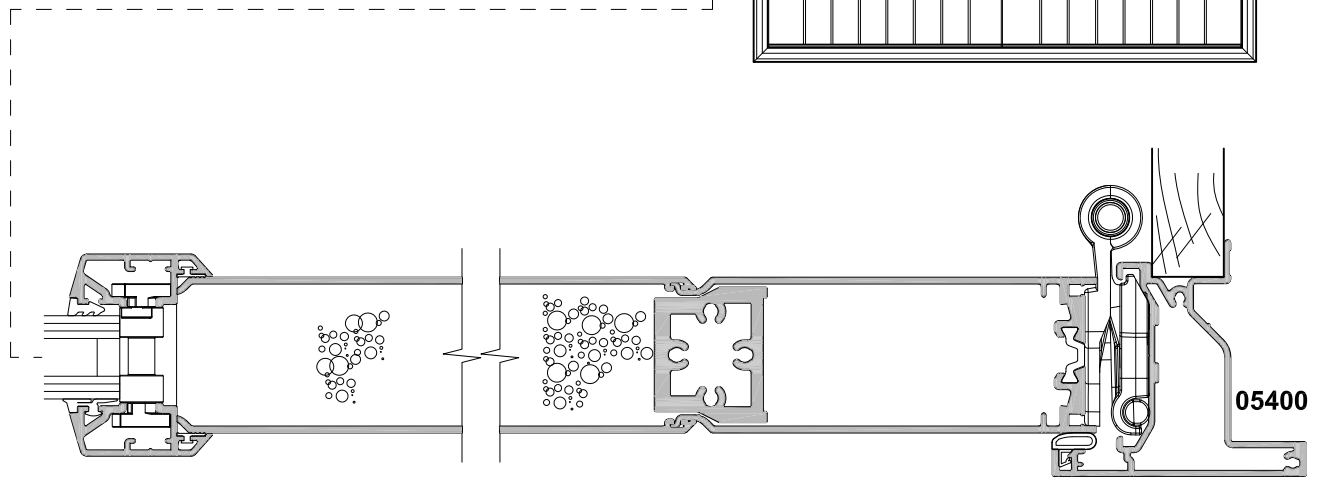

**AXIS ENTRANCE DOOR**  
**GLAZED & SOLID FRENCH DOOR**  
CROSS SECTION

CAD REF. VAD03-0

DATE  
01.04.19

SCALE  
1:2

SECTION A-A

05400