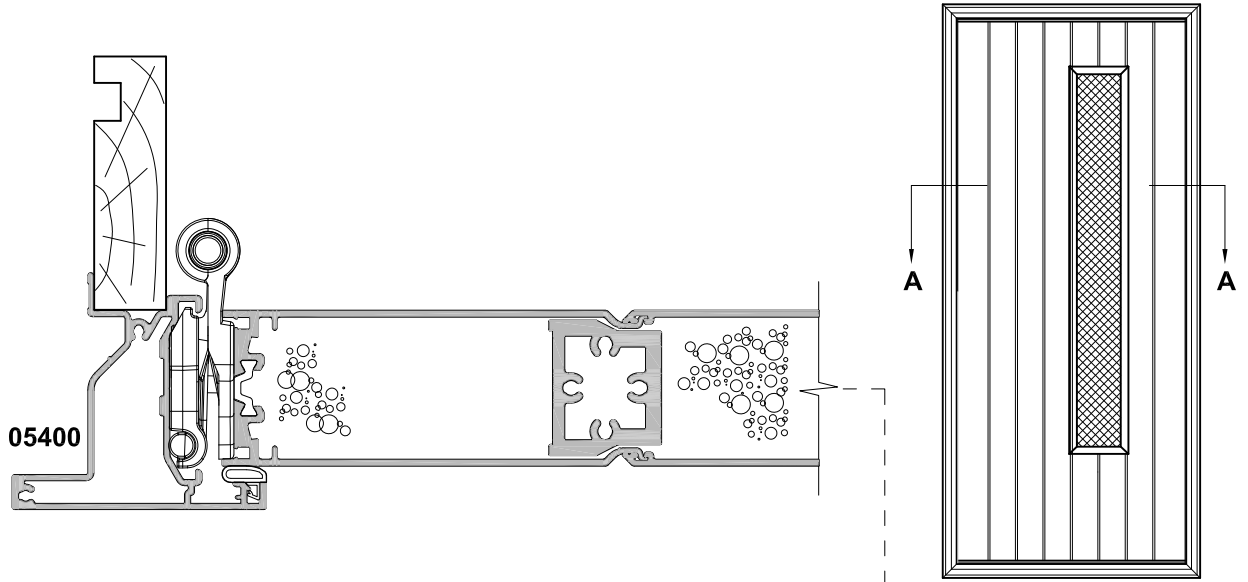

**AXIS ENTRANCE DOOR**  
**GLAZED & SOLID CORE PANEL**  
CROSS SECTION

CAD REF. VAD02-0

DATE  
01.04.19

SCALE  
1:2

**SECTION A-A**