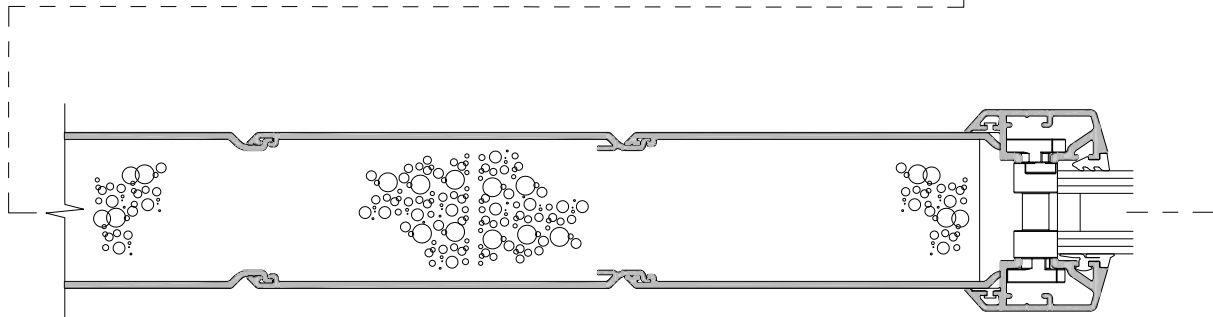

**AXIS ENTRANCE DOOR**  
**GLAZED & SOLID CORE PANEL**  
CROSS SECTION

CAD REF. VAD02-0

DATE  
01.04.19

SCALE  
1:2

**SECTION A-A**