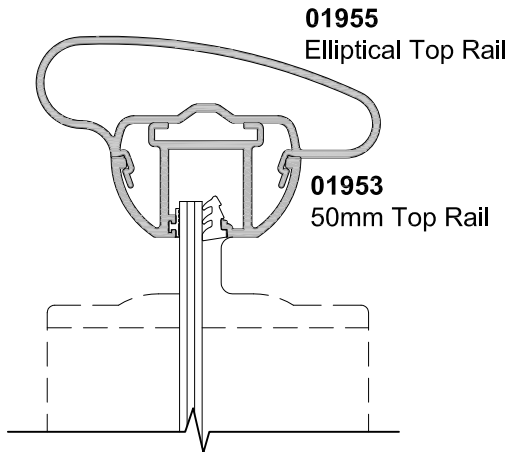

**PROFILE BALUSTRADE
RAIL OPTIONS**
GLAZED

CAD REF. VPBA05-0

DATE
01.06.11

SCALE
1:2

01964
50mm Bottom Rail
(as a mid Rail)

01951
55mm Bottom Rail
(as a mid Rail)

01964
50mm Bottom Rail

01951
55mm Bottom Rail