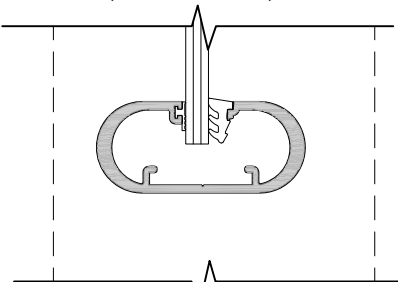

**PROFILE BALUSTRADE
RAIL OPTIONS**
GLAZED

CAD REF. VPBA05-0

DATE
01.06.11

SCALE
1:2

01964
50mm Bottom Rail
(as a mid Rail)

01951
55mm Bottom Rail
(as a mid Rail)

01964
50mm Bottom Rail

01951
55mm Bottom Rail