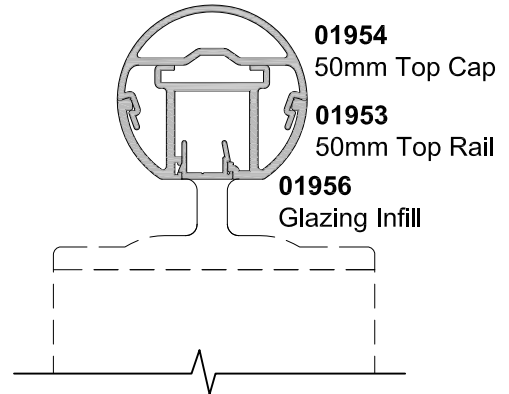

**PROFILE BALUSTRADE
RAIL OPTIONS**
GLAZED

CAD REF. VPBA05-0

DATE
01.06.11

SCALE
1:2

01964
50mm Bottom Rail
(as a mid Rail)

01951
55mm Bottom Rail
(as a mid Rail)

01964
50mm Bottom Rail

01951
55mm Bottom Rail