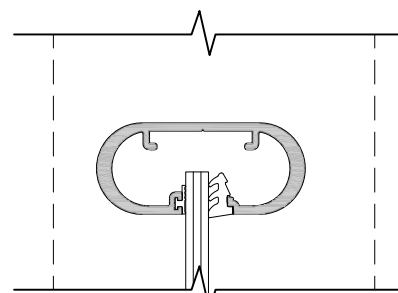

**PROFILE BALUSTRADE
RAIL OPTIONS**
GLAZED

CAD REF. VPBA05-0

DATE
01.06.11

SCALE
1:2

01964
50mm Bottom Rail
(as a mid Rail)

01951
55mm Bottom Rail
(as a mid Rail)

01964
50mm Bottom Rail

01951
55mm Bottom Rail