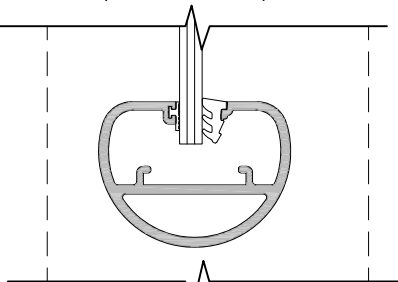

**PROFILE BALUSTRADE
RAIL OPTIONS**
GLAZED

CAD REF. VPBA05-0

DATE
01.06.11

SCALE
1:2

01964
50mm Bottom Rail
(as a mid Rail)

01951
55mm Bottom Rail
(as a mid Rail)

01964
50mm Bottom Rail

01951
55mm Bottom Rail