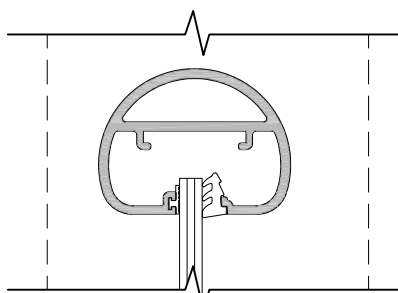

**PROFILE BALUSTRADE
RAIL OPTIONS**
GLAZED

CAD REF. VPBA05-0

DATE
01.06.11

SCALE
1:2

01964
50mm Bottom Rail
(as a mid Rail)

01951
55mm Bottom Rail
(as a mid Rail)

01964
50mm Bottom Rail

01951
55mm Bottom Rail