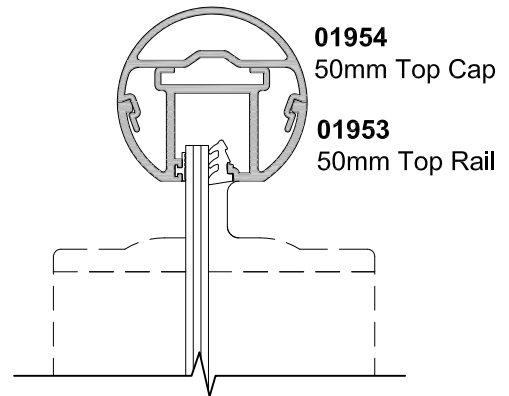

**PROFILE BALUSTRADE
RAIL OPTIONS**
GLAZED

CAD REF. VPBA05-0

DATE
01.06.11

SCALE
1:2

01964
50mm Bottom Rail
(as a mid Rail)

01951
55mm Bottom Rail
(as a mid Rail)

01964
50mm Bottom Rail

01951
55mm Bottom Rail