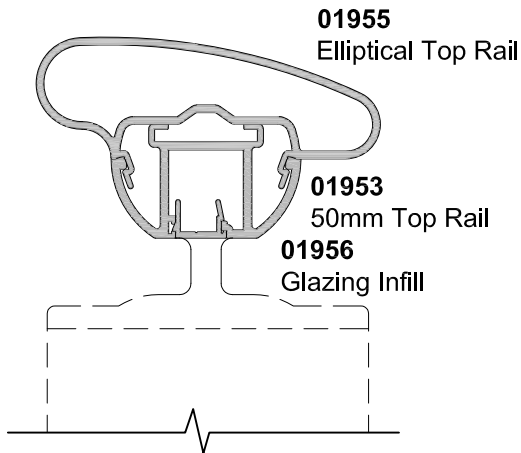

**PROFILE BALUSTRADE
RAIL OPTIONS**
GLAZED

CAD REF. VPBA05-0

DATE
01.06.11

SCALE
1:2

01964
50mm Bottom Rail
(as a mid Rail)

01951
55mm Bottom Rail
(as a mid Rail)

01964
50mm Bottom Rail

01951
55mm Bottom Rail