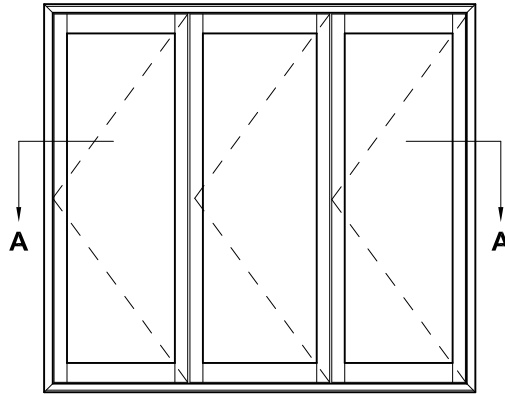

**METRO SERIES, BI-FOLD DOOR
THREE PANEL OPEN OUT DOOR
SHOWING PANEL GLAZING OPTIONS
CROSS SECTION**

CAD REF. VMBD04-0

DATE
01.03.17

SCALE
1:2

SECTION A-A