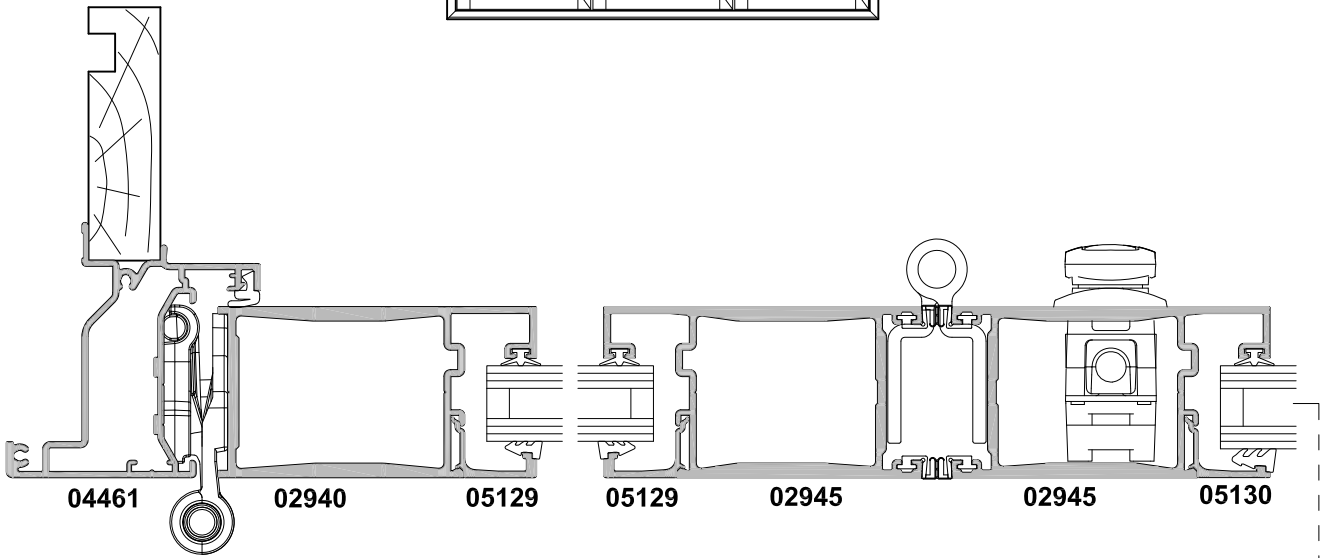

**METRO SERIES, BI-FOLD DOOR
THREE PANEL OPEN OUT DOOR
SHOWING PANEL GLAZING OPTIONS
CROSS SECTION**

CAD REF. VMBD04-0

DATE
01.03.17

SCALE
1:2

SECTION A-A