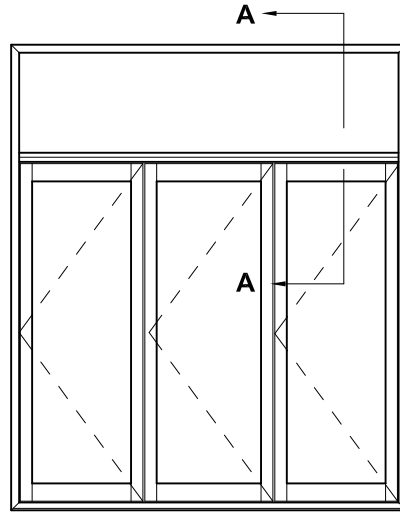

**METRO SERIES, BI-FOLD DOOR
OVERLIGHT TRANSM AND
OVERLIGHT COUPLING BAR
CROSS SECTION**

CAD REF. VMBD03-0

DATE
01.03.17

SCALE
1:2

Refer to Hinged Door
section for Awning Sash
options

SECTION A-A

OVERLIGHT TRANSM OPTION

HEAVY DUTY COUPLING BAR OPTION