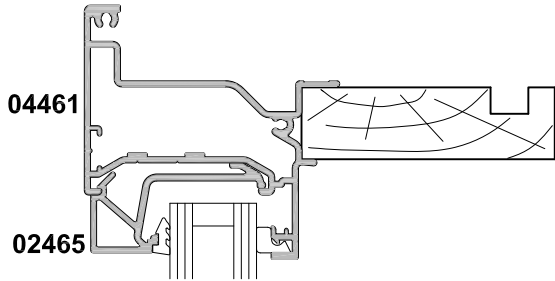

**METRO SERIES, BI-FOLD DOOR
OVERLIGHT TRANSM AND
OVERLIGHT COUPLING BAR
CROSS SECTION**

CAD REF. VMBD03-0

DATE
01.03.17

SCALE
1:2

Refer to Hinged Door
section for Awning Sash
options

SECTION A-A

OVERLIGHT TRANSM OPTION

HEAVY DUTY COUPLING BAR OPTION