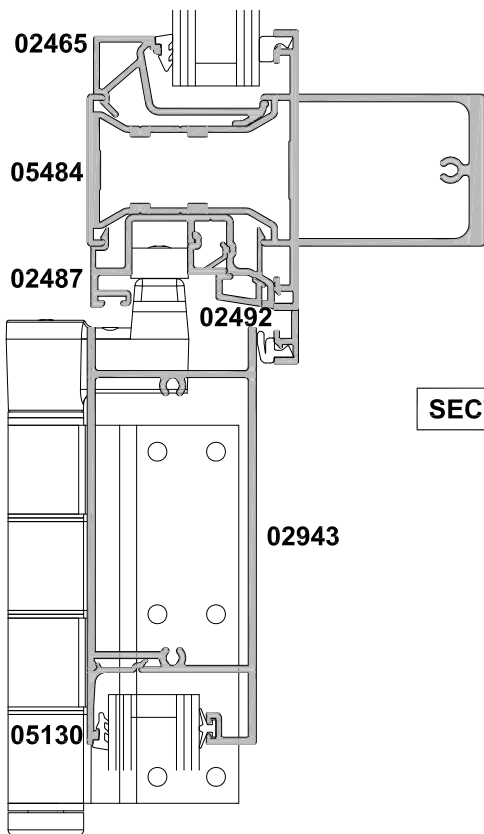

**METRO SERIES, BI-FOLD DOOR
OVERLIGHT TRANSM AND
OVERLIGHT COUPLING BAR
CROSS SECTION**

CAD REF. VMBD03-0

DATE
01.03.17

SCALE
1:2

Refer to Hinged Door
section for Awning Sash
options

SECTION A-A

OVERLIGHT TRANSM OPTION

HEAVY DUTY COUPLING BAR OPTION