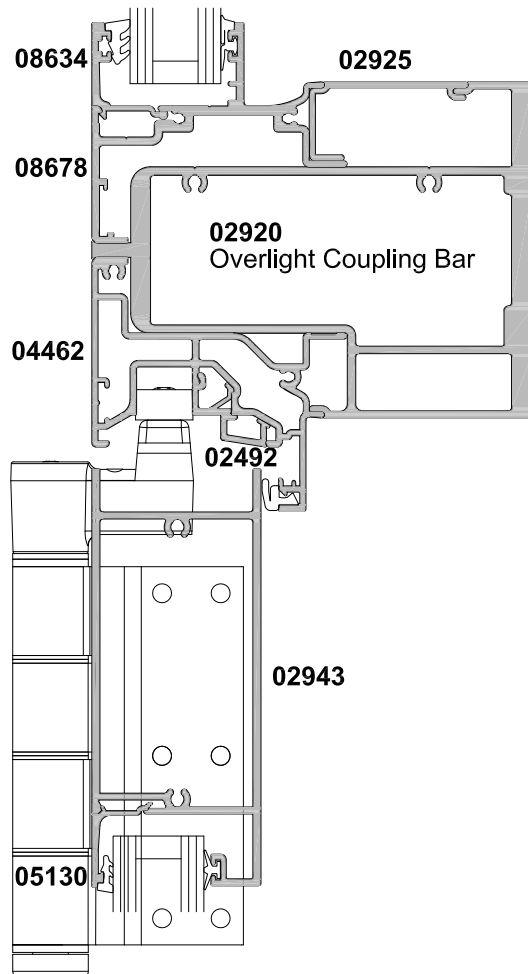

**METRO SERIES, BI-FOLD DOOR
OVERLIGHT TRANSM AND
OVERLIGHT COUPLING BAR
CROSS SECTION**

CAD REF. VMBD03-0

DATE
01.03.17

SCALE
1:2

Refer to Hinged Door
section for Awning Sash
options

SECTION A-A

OVERLIGHT TRANSM OPTION

HEAVY DUTY COUPLING BAR OPTION