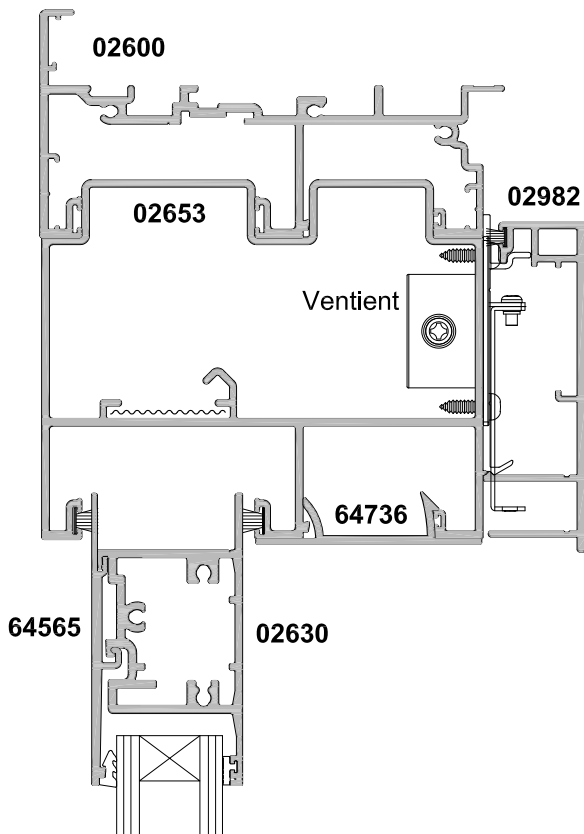

**METRO SERIES
SLIDING DOOR
VENTIENT
CROSS SECTION**

CAD REF. VMSD18-0

DATE
01.08.18

SCALE
1:2

Contact APL Technical Advisory Service for more information