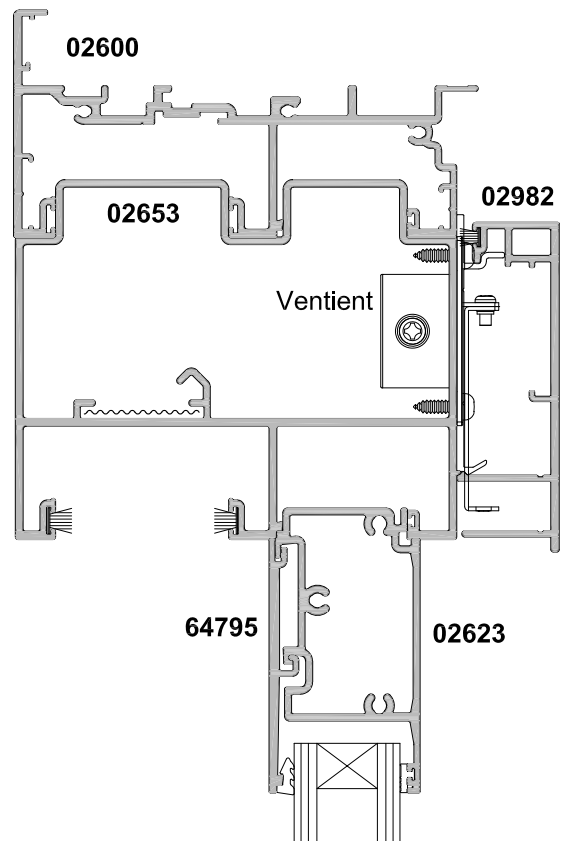

**METRO SERIES
SLIDING DOOR
VENTIENT
CROSS SECTION**

CAD REF. VMSD18-0

DATE
01.08.18

SCALE
1:2

Contact APL Technical Advisory Service for more information