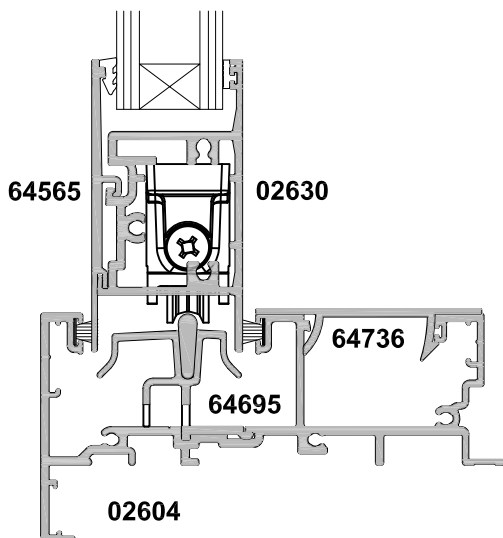

**METRO SERIES
SLIDING DOOR
VENTIENT
CROSS SECTION**

CAD REF. VMSD18-0

DATE
01.08.18

SCALE
1:2

Contact APL Technical Advisory Service for more information