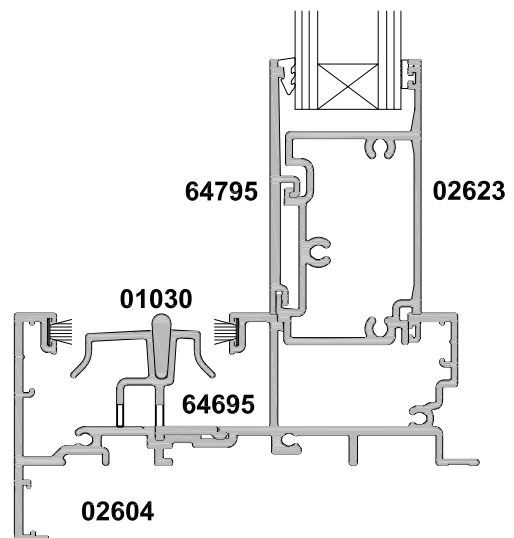

**METRO SERIES
SLIDING DOOR
VENTIENT
CROSS SECTION**

CAD REF. VMSD18-0

DATE
01.08.18

SCALE
1:2

Contact APL Technical Advisory Service for more information