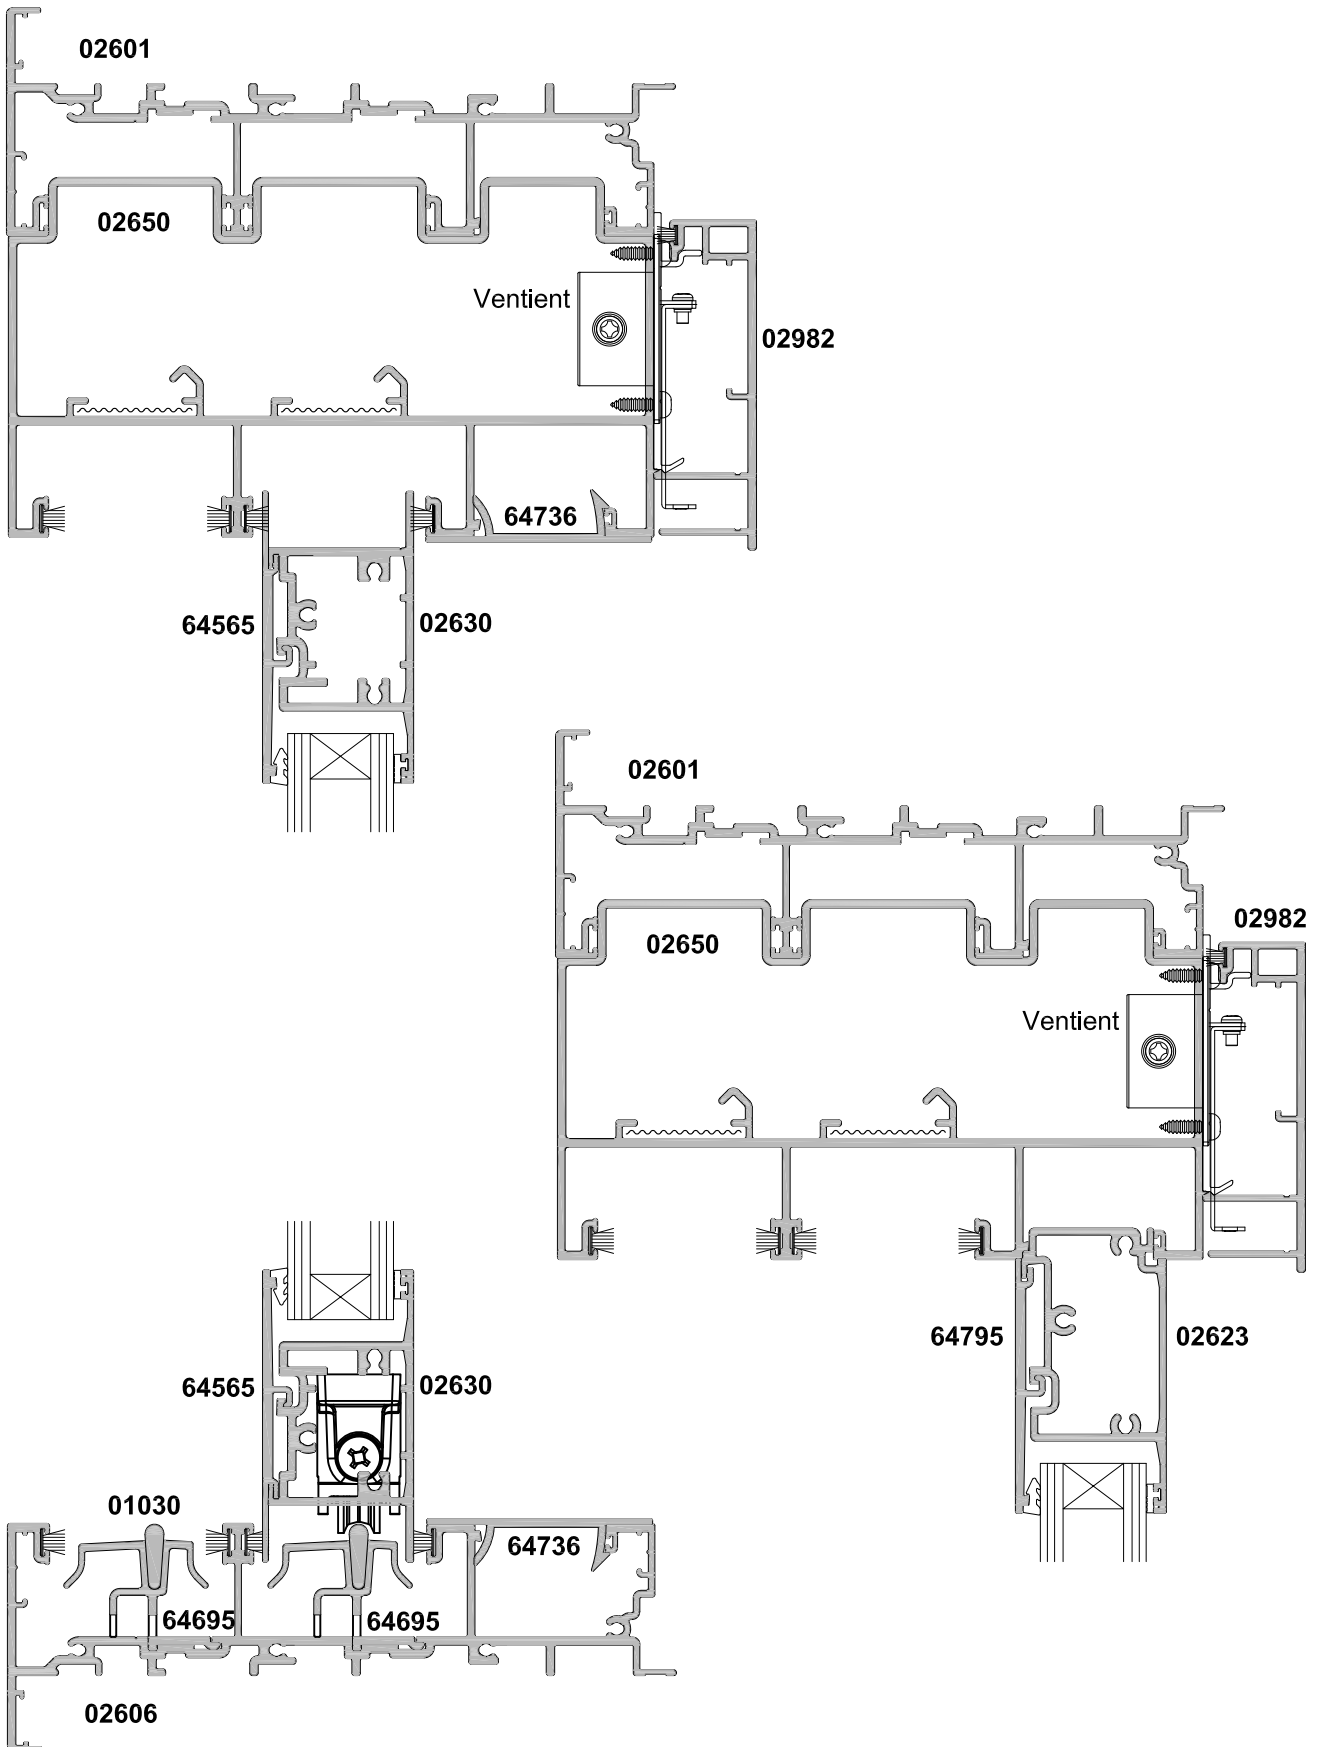

**METRO SERIES
MULTISLIDING DOOR
VENTIENT
CROSS SECTION**

CAD REF. VMSD19-0

DATE
01.08.18

SCALE
1:2

Contact APL Technical Advisory Service for more information