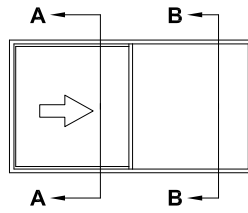

**METRO SERIES THERMAL HEART
SLIDING WINDOW
TWO PANEL SF
CROSS SECTION**

CAD REF. VTSW02-0

DATE
01.04.15

SCALE
1:2

SECTION A-A

SECTION B-B