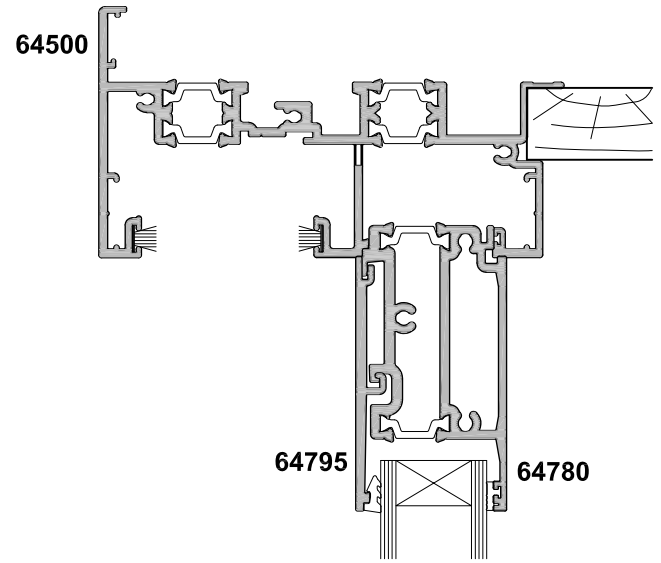

**METRO SERIES THERMAL HEART
SLIDING WINDOW
TWO PANEL SF
CROSS SECTION**

CAD REF. VTSW02-0

DATE
01.04.15

SCALE
1:2

SECTION A-A

SECTION B-B