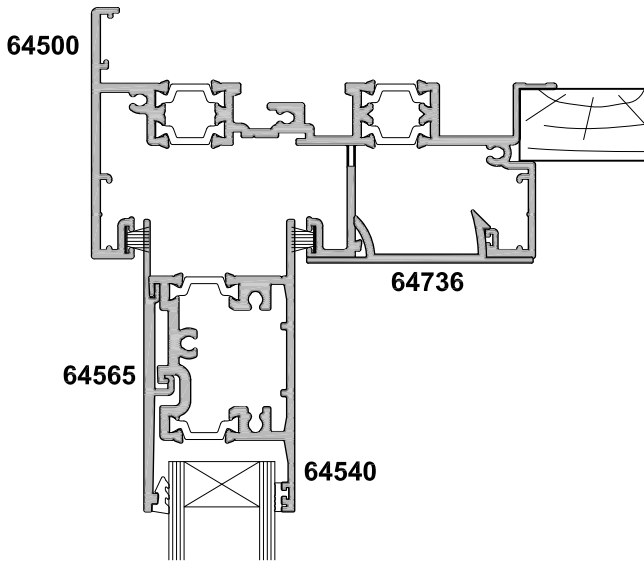

**METRO SERIES THERMAL HEART
SLIDING WINDOW
TWO PANEL SF
CROSS SECTION**

CAD REF. VTSW02-0

DATE
01.04.15

SCALE
1:2

SECTION A-A

SECTION B-B