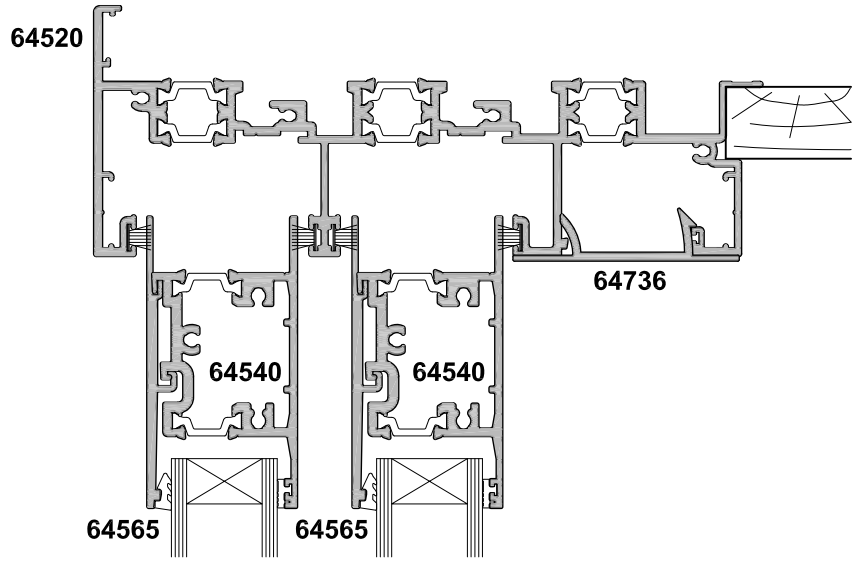

**METRO SERIES THERMAL HEART  
SLIDING WINDOW  
THREE PANEL SSF  
CROSS SECTION**

CAD REF. VTSW06-0

DATE  
01.04.15

SCALE  
1:2

**SECTION A-A**