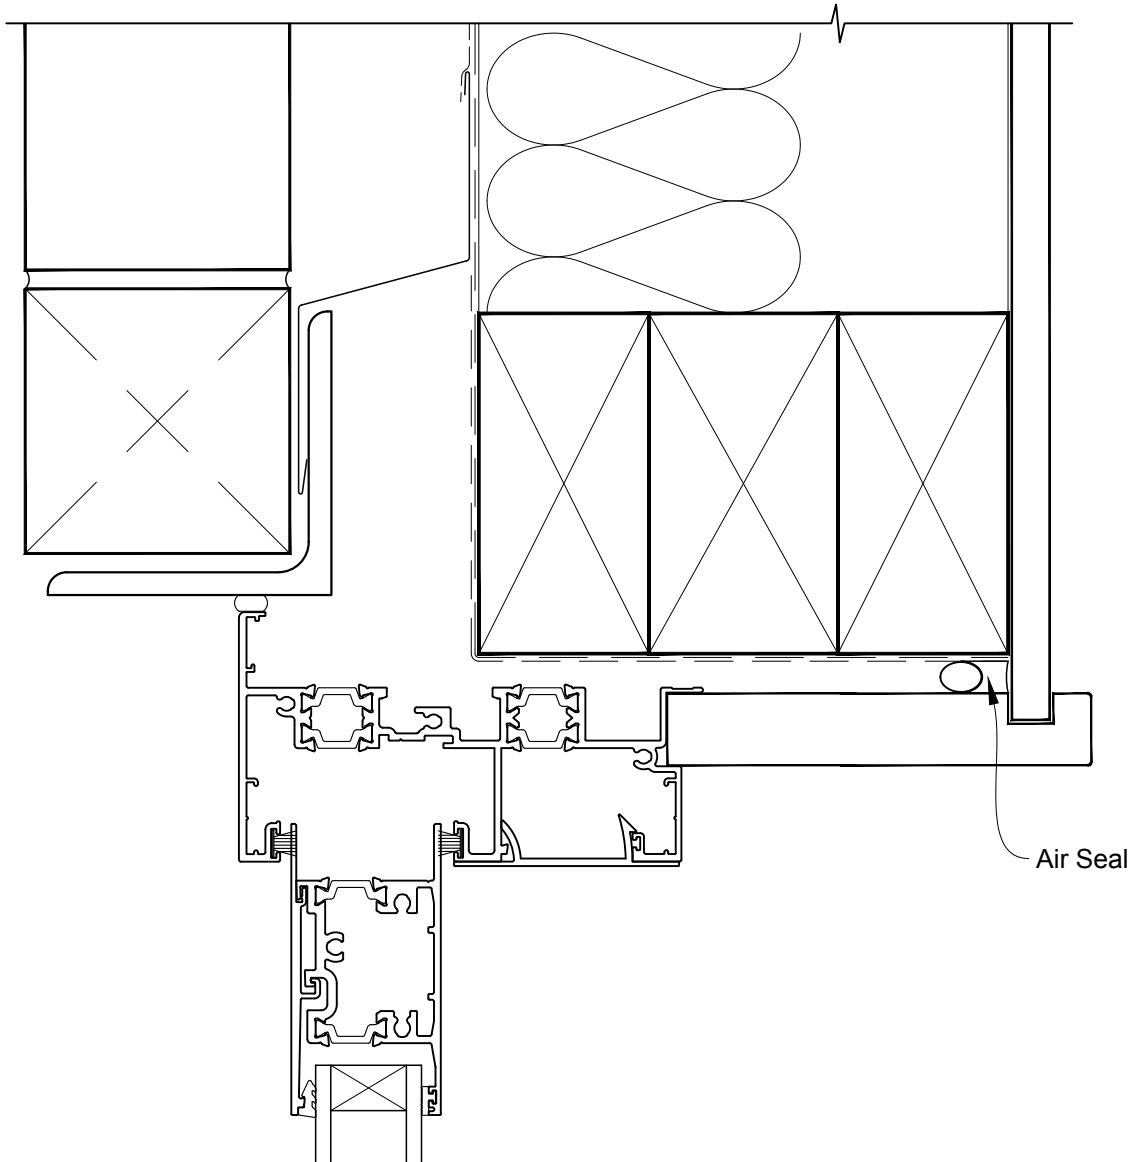

INSTALLATION DETAIL - METRO THERMAL HEART SLIDING WINDOW ON BRICK VENEER CAVITY CONSTRUCTION

Date: 01.09.16

Scale: 1:2

CAD Ref.: MTSWBV-CH

INSTALLATION DETAIL - METRO THERMAL HEART SLIDING WINDOW ON BRICK VENEER CAVITY CONSTRUCTION

Date: 01.09.16

Scale: 1:2

CAD Ref.: MTSWBV-CJ

INSTALLATION DETAIL - METRO THERMAL HEART SLIDING WINDOW ON BRICK VENEER CAVITY CONSTRUCTION

Date: 01.09.16

Scale: 1:2

CAD Ref.: MTSWBV-CS

INSTALLATION DETAIL - METRO THERMAL HEART SLIDING WINDOW ON BRICK VENEER CAVITY CONSTRUCTION

Date: 01.09.16

Scale: 1:2

CAD Ref.: MTSWBV-CS2