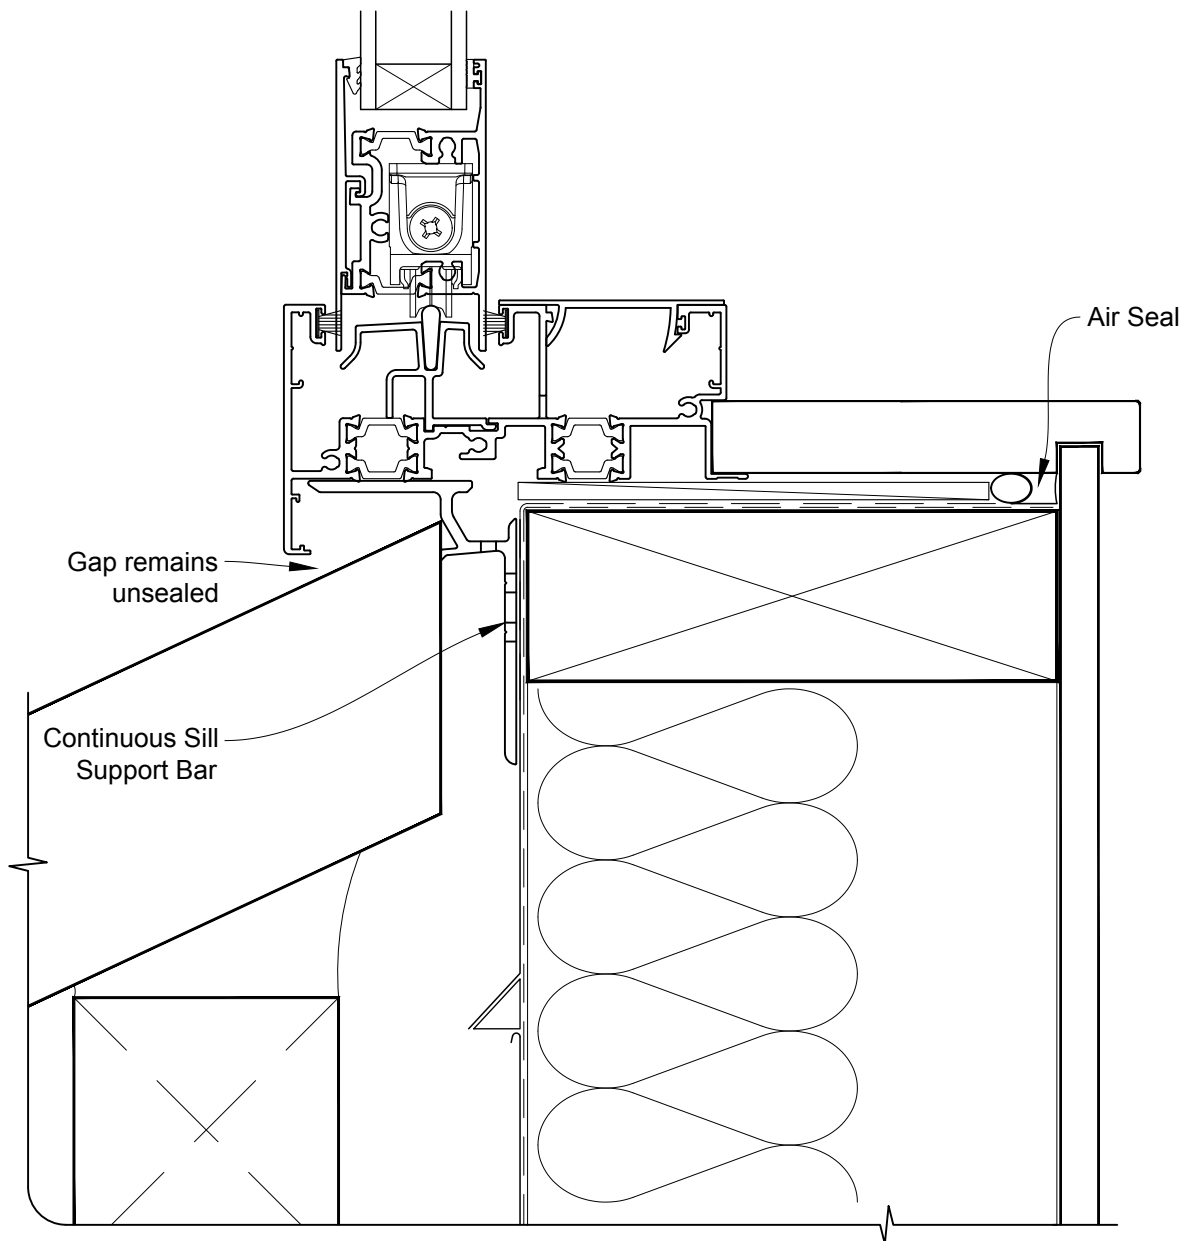

INSTALLATION DETAIL - METRO THERMAL HEART SLIDING WINDOW ON BRICK VENEER CAVITY CONSTRUCTION

Date: 01.09.16

Scale: 1:2

CAD Ref.: MTSWBV-CH

INSTALLATION DETAIL - METRO THERMAL HEART SLIDING WINDOW ON BRICK VENEER CAVITY CONSTRUCTION

Date: 01.09.16

Scale: 1:2

CAD Ref.: MTSWBV-CJ

INSTALLATION DETAIL - METRO THERMAL HEART SLIDING WINDOW ON BRICK VENEER CAVITY CONSTRUCTION

Date: 01.09.16

Scale: 1:2

CAD Ref.: MTSWBV-CS

INSTALLATION DETAIL - METRO THERMAL HEART SLIDING WINDOW ON BRICK VENEER CAVITY CONSTRUCTION

Date: 01.09.16

Scale: 1:2

CAD Ref.: MTSWBV-CS2