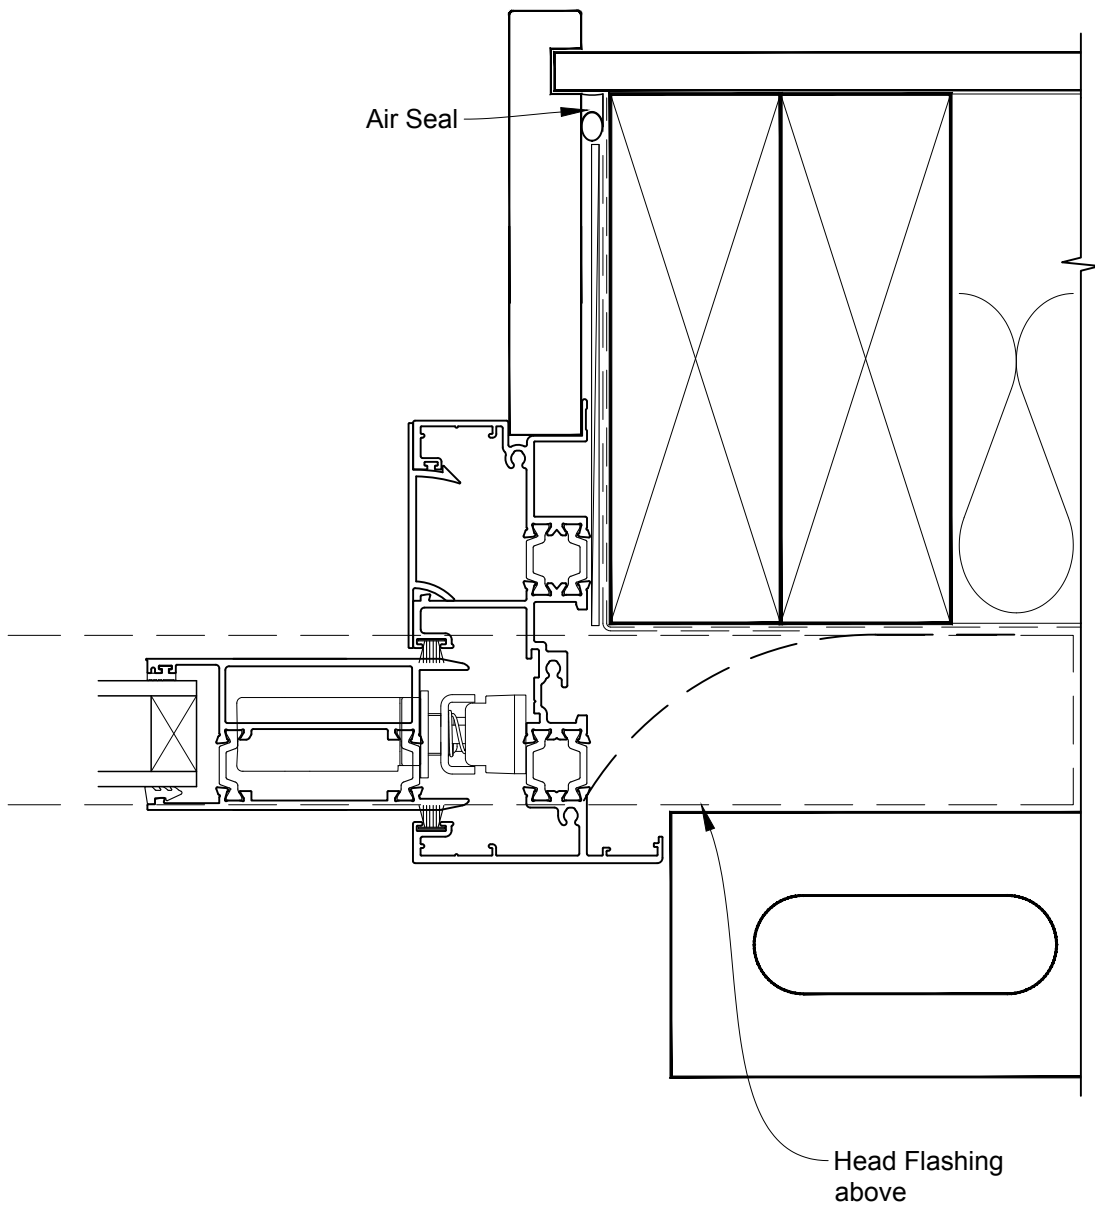

INSTALLATION DETAIL - METRO THERMAL HEART SLIDING WINDOW ON BRICK VENEER CAVITY CONSTRUCTION

Date: 01.09.16

Scale: 1:2

CAD Ref.: MTSWBV-CH

INSTALLATION DETAIL - METRO THERMAL HEART SLIDING WINDOW ON BRICK VENEER CAVITY CONSTRUCTION

Date: 01.09.16

Scale: 1:2

CAD Ref.: MTSWBV-CJ

INSTALLATION DETAIL - METRO THERMAL HEART SLIDING WINDOW ON BRICK VENEER CAVITY CONSTRUCTION

Date: 01.09.16

Scale: 1:2

CAD Ref.: MTSWBV-CS

INSTALLATION DETAIL - METRO THERMAL HEART SLIDING WINDOW ON BRICK VENEER CAVITY CONSTRUCTION

Date: 01.09.16

Scale: 1:2

CAD Ref.: MTSWBV-CS2