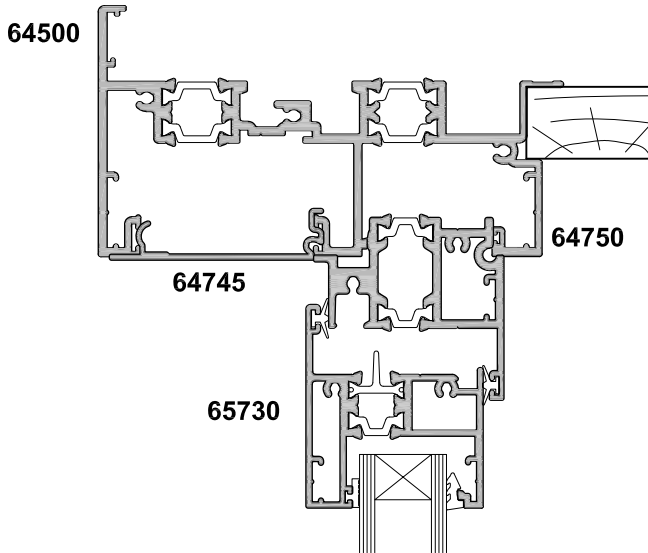

**METRO SERIES THERMAL HEART
SLIDING DOOR
TWO PANEL SF WITH OVERLIGHT OPTION
CROSS SECTION**

CAD REF. VTSD04-0

DATE
01.04.15

SCALE
1:2

SECTION A-A

SECTION B-B

FIXED OVERLITE OPTION