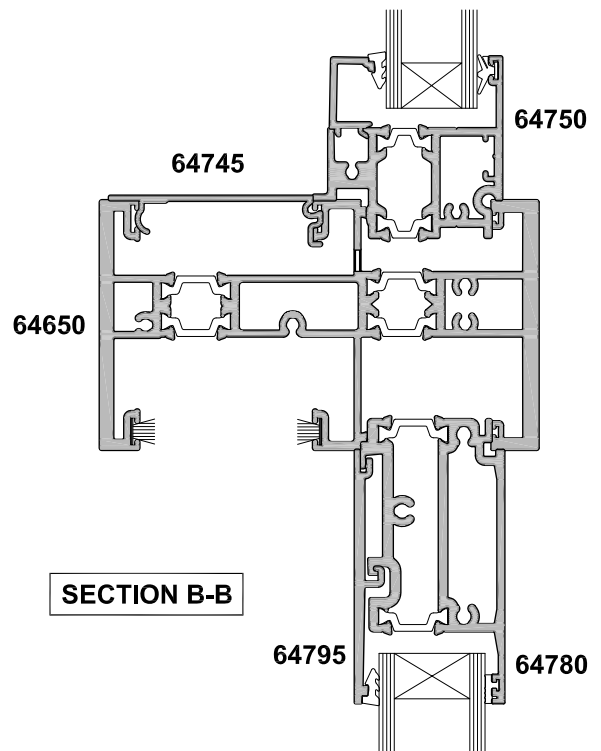

**METRO SERIES THERMAL HEART
SLIDING DOOR
TWO PANEL SF WITH OVERLIGHT OPTION
CROSS SECTION**

CAD REF. VTSD04-0

DATE
01.04.15

SCALE
1:2

SECTION A-A

SECTION B-B

FIXED OVERLITE OPTION