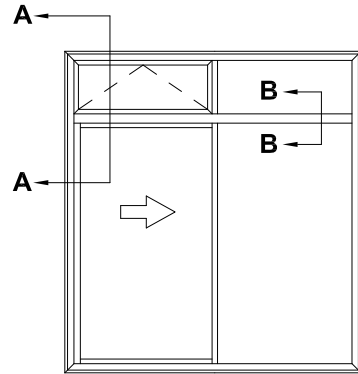

**METRO SERIES THERMAL HEART
SLIDING DOOR
TWO PANEL SF WITH OVERLIGHT OPTION
CROSS SECTION**

CAD REF. VTSD04-0

DATE
01.04.15

SCALE
1:2

SECTION A-A

SECTION B-B

FIXED OVERLITE OPTION