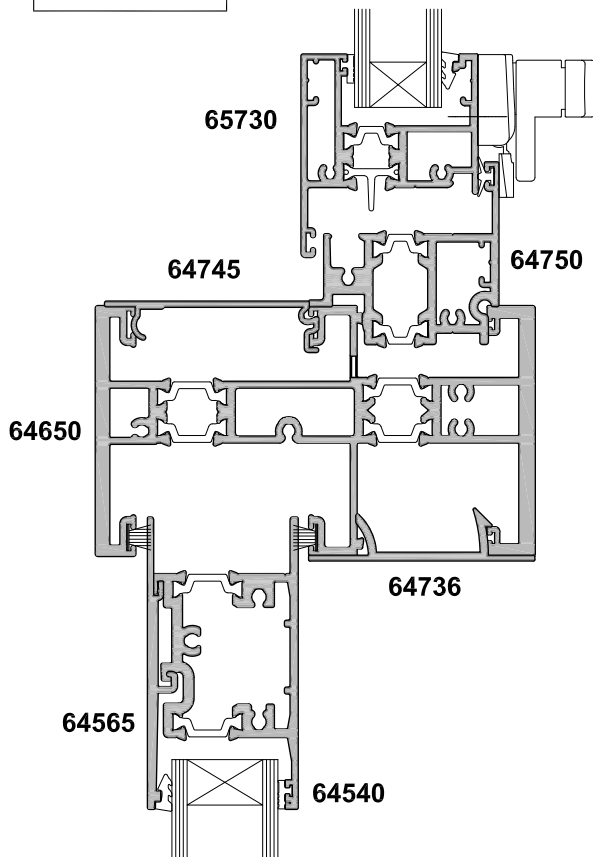

**METRO SERIES THERMAL HEART
SLIDING DOOR
TWO PANEL SF WITH OVERLIGHT OPTION
CROSS SECTION**

CAD REF. VTSD04-0

DATE
01.04.15

SCALE
1:2

SECTION A-A

SECTION B-B

FIXED OVERLITE OPTION