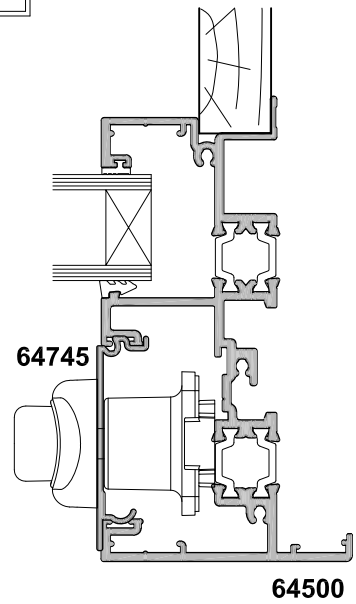

**METRO SERIES THERMAL HEART
SLIDING DOOR
TWO PANEL SF
CROSS SECTION**

CAD REF. VTSD03-0

DATE
01.04.15

SCALE
1:2

SECTION A-A