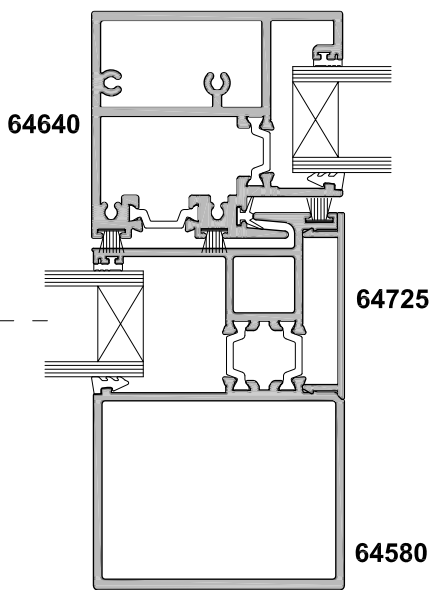

**METRO SERIES THERMAL HEART
SLIDING DOOR
TWO PANEL SF
CROSS SECTION**

CAD REF. VTSD03-0

DATE
01.04.15

SCALE
1:2

SECTION A-A