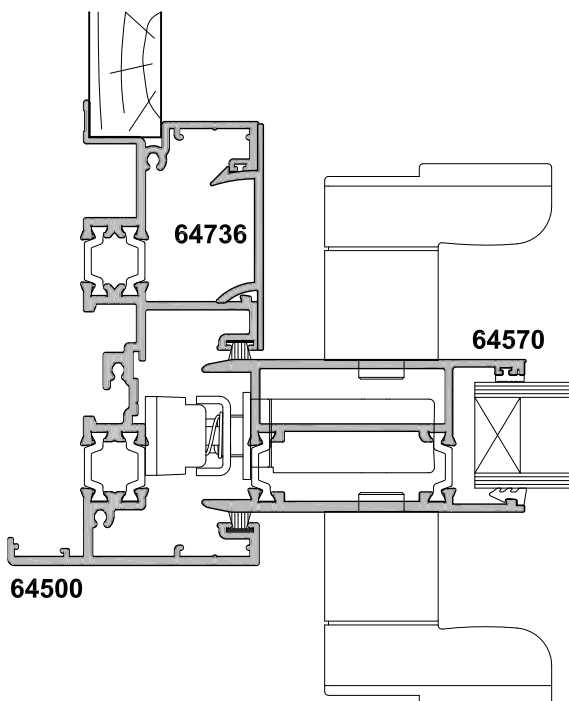

**METRO SERIES THERMAL HEART
SLIDING DOOR
TWO PANEL SF
CROSS SECTION**

CAD REF. VTSD03-0

DATE
01.04.15

SCALE
1:2

SECTION A-A