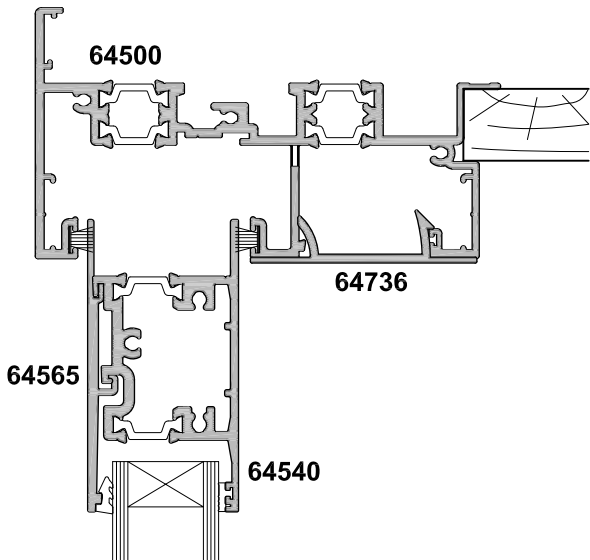

**METRO SERIES THERMAL HEART
SLIDING DOOR
TWO PANEL SF
CROSS SECTION**

CAD REF. VTSD02-0

DATE
01.04.15

SCALE
1:2

SECTION A-A

SECTION B-B