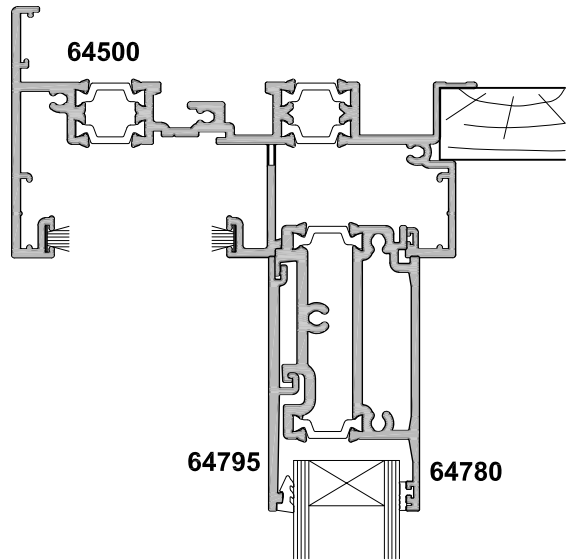

**METRO SERIES THERMAL HEART
SLIDING DOOR
TWO PANEL SF
CROSS SECTION**

CAD REF. VTSD02-0

DATE
01.04.15

SCALE
1:2

SECTION A-A

SECTION B-B