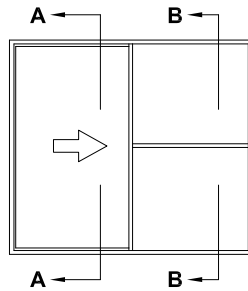

**METRO SERIES THERMAL HEART
SLIDING DOOR
TWO PANEL SF
CROSS SECTION**

CAD REF. VTSD02-0

DATE
01.04.15

SCALE
1:2

SECTION A-A

SECTION B-B