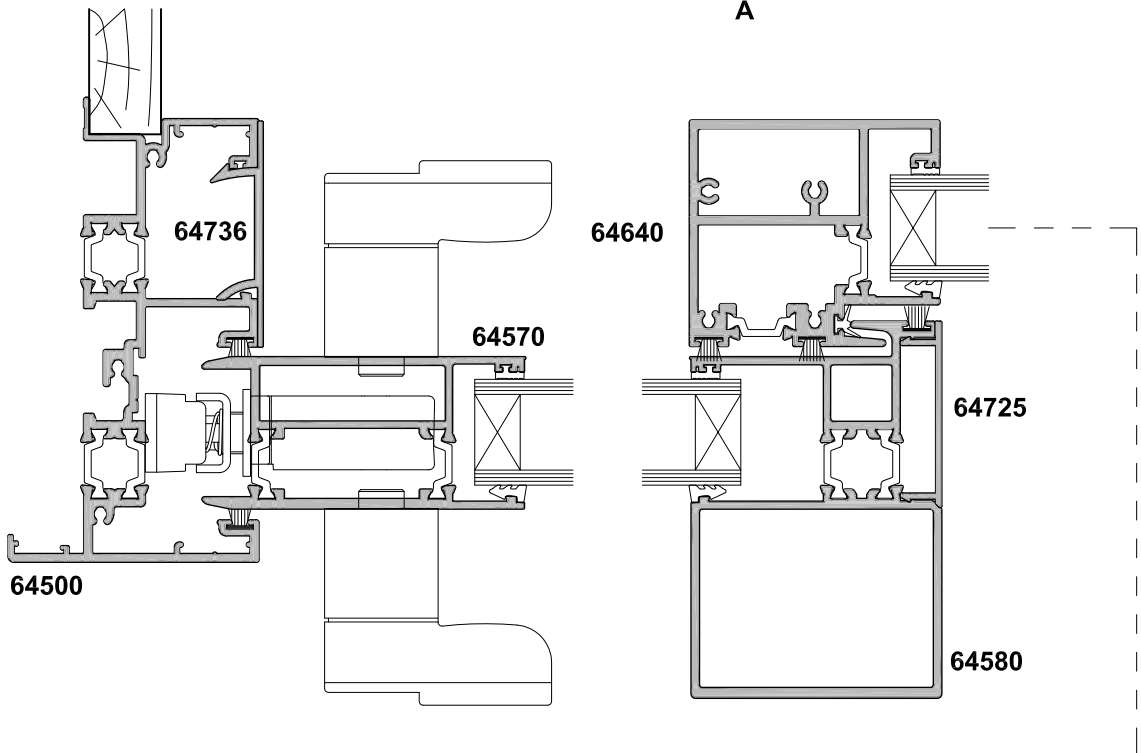

**METRO SERIES THERMAL HEART  
SLIDING DOOR  
THREE PANEL SFF  
CROSS SECTION**

CAD REF. VTSD07-0

DATE  
01.04.15

SCALE  
1:2

**SECTION A-A**