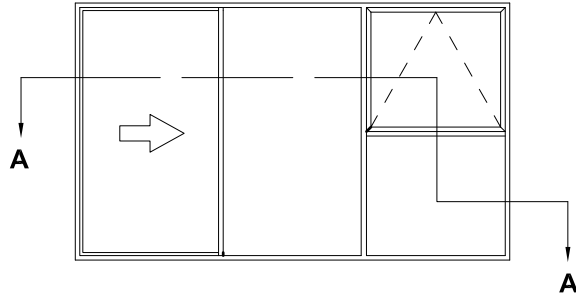

**METRO SERIES THERMAL HEART  
SLIDING DOOR  
THREE PANEL SFF  
CROSS SECTION**

CAD REF. VTSD07-0

DATE  
01.04.15

SCALE  
1:2

**SECTION A-A**