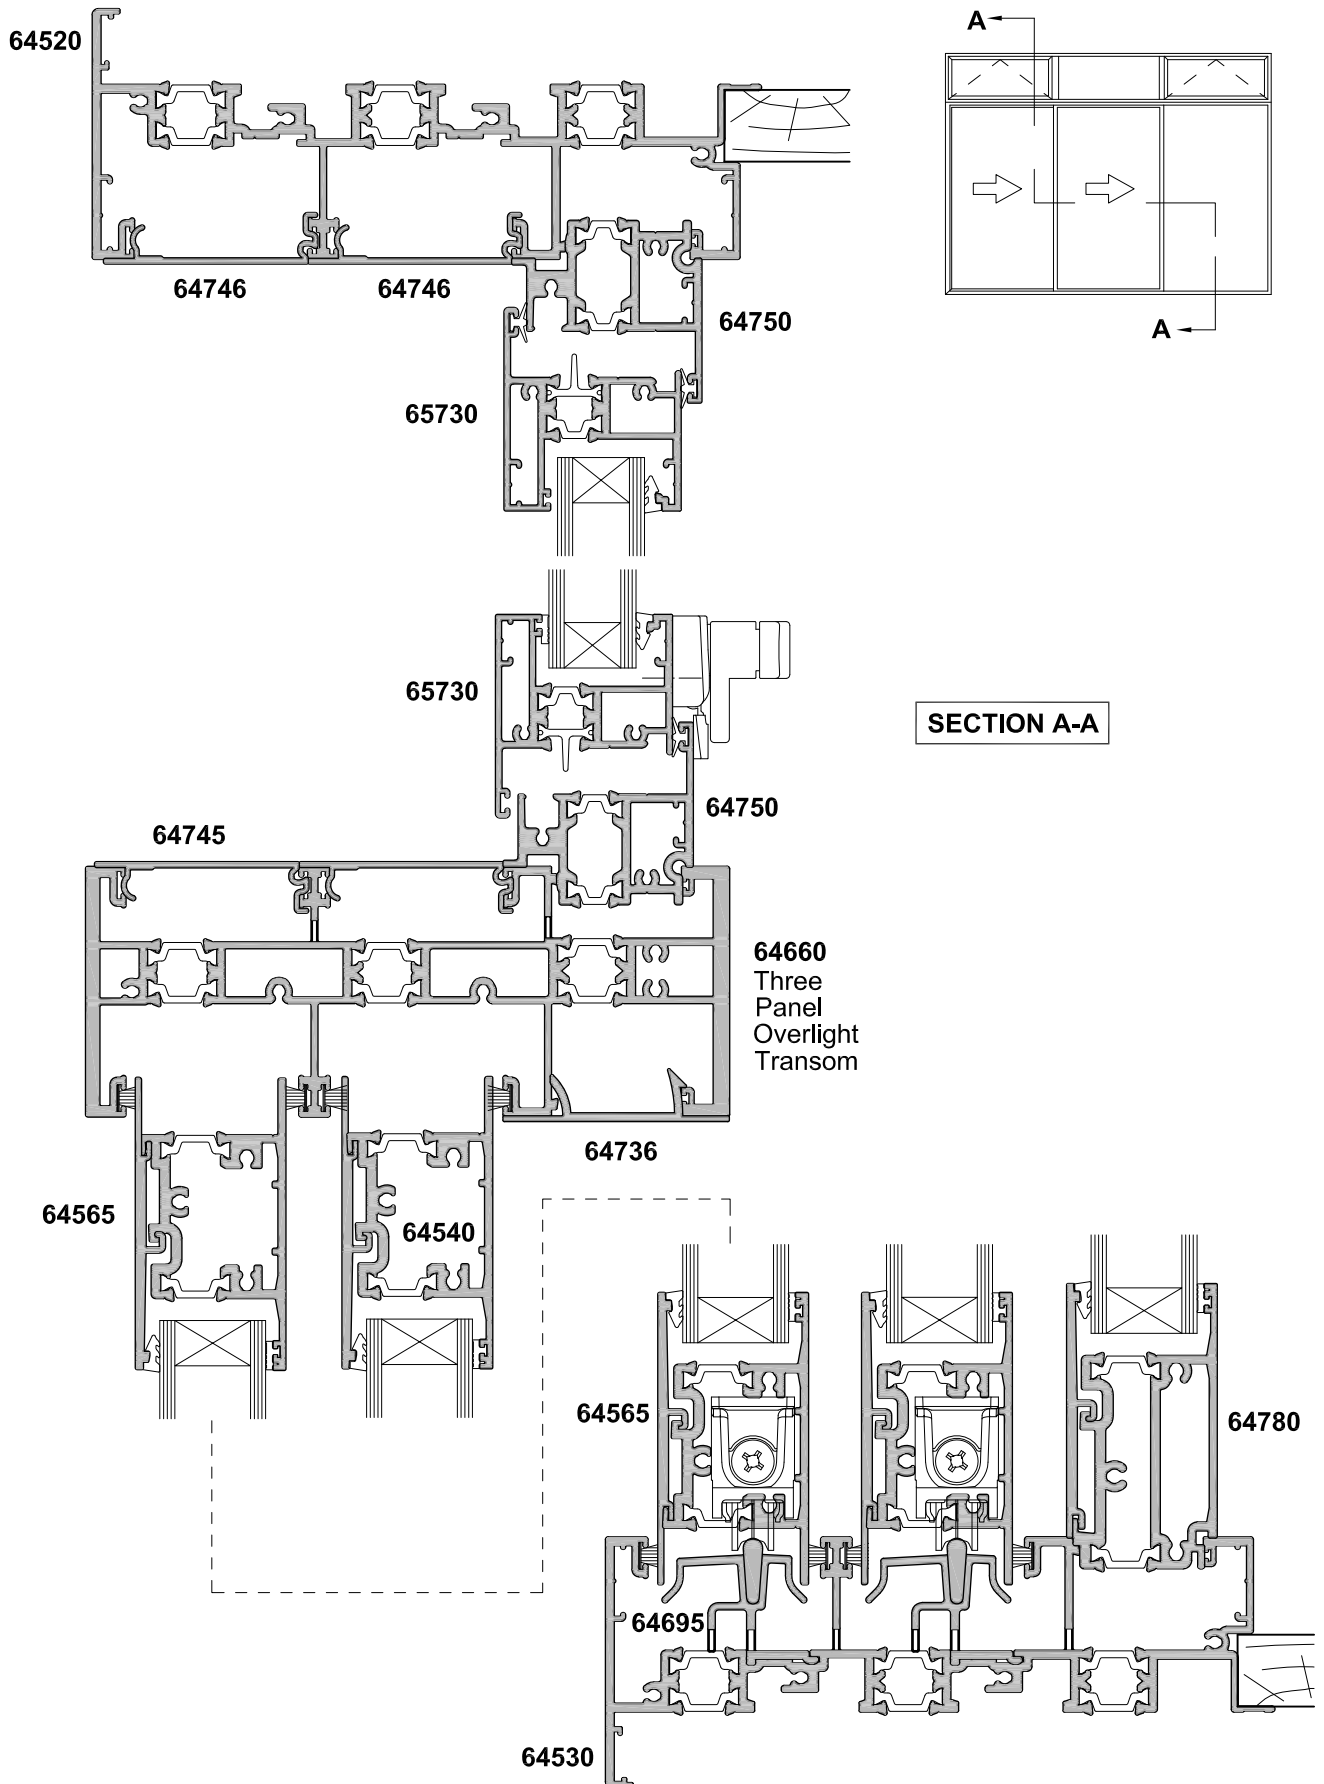

**METRO SERIES THERMAL HEART  
SLIDING DOOR  
THREE PANEL OVERLIGHT DETAILS  
CROSS SECTION**

CAD REF. VTSD10-0

DATE  
01.04.15

SCALE  
1:2

**SECTION A-A**