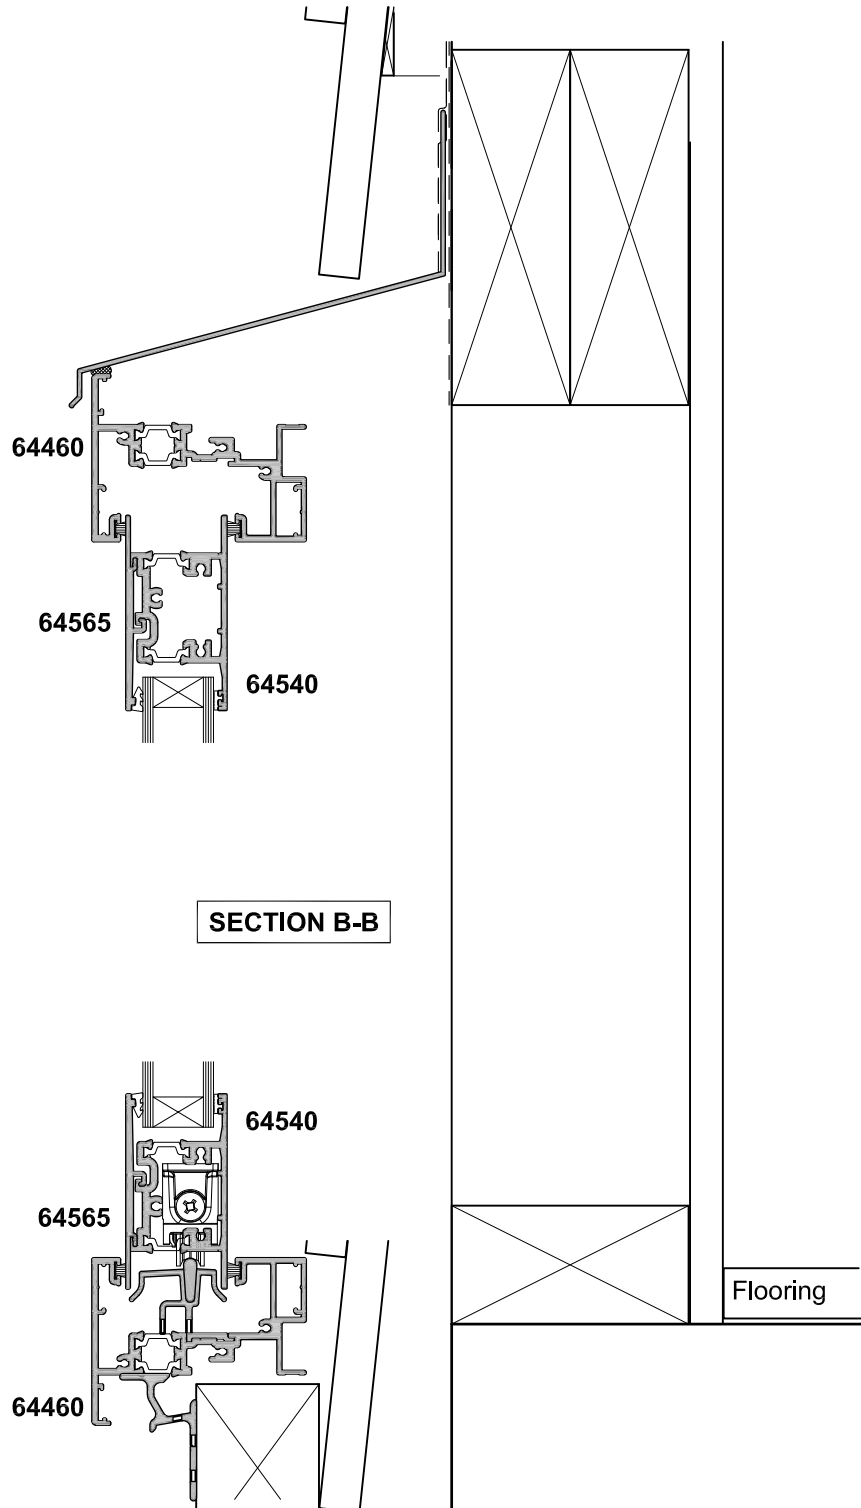

**METRO SERIES THERMAL HEART  
SLIDING DOOR -  
SINGLE PANEL OVER WALL  
CROSS SECTION**

CAD REF. VTSD14-0

DATE  
01.04.15

SCALE  
1:3

NOTE: This detail is typical only and may differ for various claddings and building in situations.  
Contact APL Technical Advisory Service for more information.