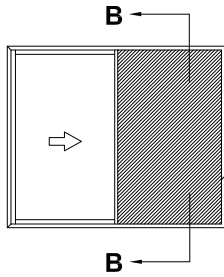

**METRO SERIES THERMAL HEART  
SLIDING DOOR -  
SINGLE PANEL OVER WALL  
CROSS SECTION**

CAD REF. VTSD14-0

DATE  
01.04.15

SCALE  
1:3

NOTE: This detail is typical only and may differ for various claddings and building in situations.  
Contact APL Technical Advisory Service for more information.