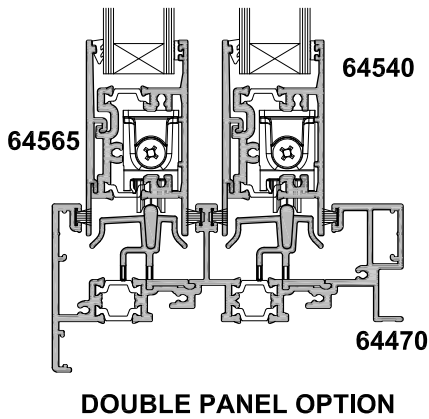

**METRO SERIES THERMAL HEART  
SLIDING DOOR -  
SINGLE PANEL OVER WALL  
CROSS SECTION**

CAD REF. VTSD14-0

DATE  
01.04.15

SCALE  
1:3

NOTE: This detail is typical only and may differ for various claddings and building in situations.  
Contact APL Technical Advisory Service for more information.