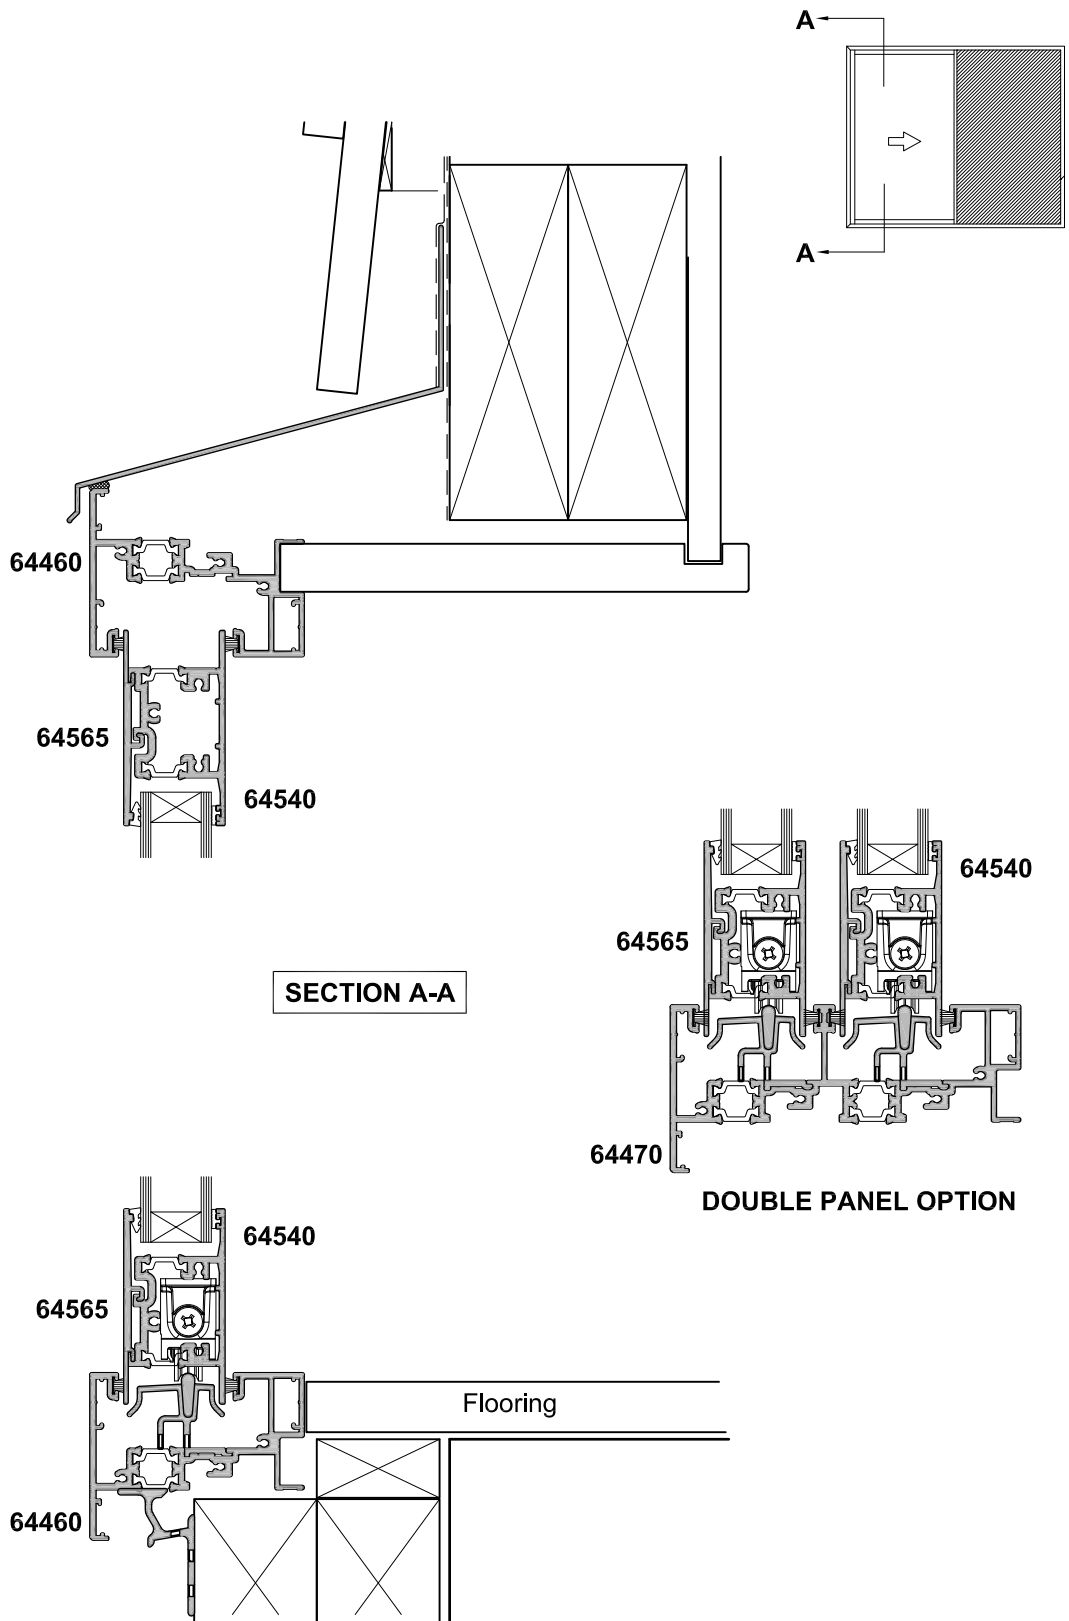

**METRO SERIES THERMAL HEART  
SLIDING DOOR  
SINGLE PANEL OVER WALL  
CROSS SECTION**

CAD REF. VTSD13-0

DATE  
01.04.15

SCALE  
1:3

NOTE: This detail is typical only and may differ for various claddings and building in situations.  
Contact APL Technical Advisory Service for more information.