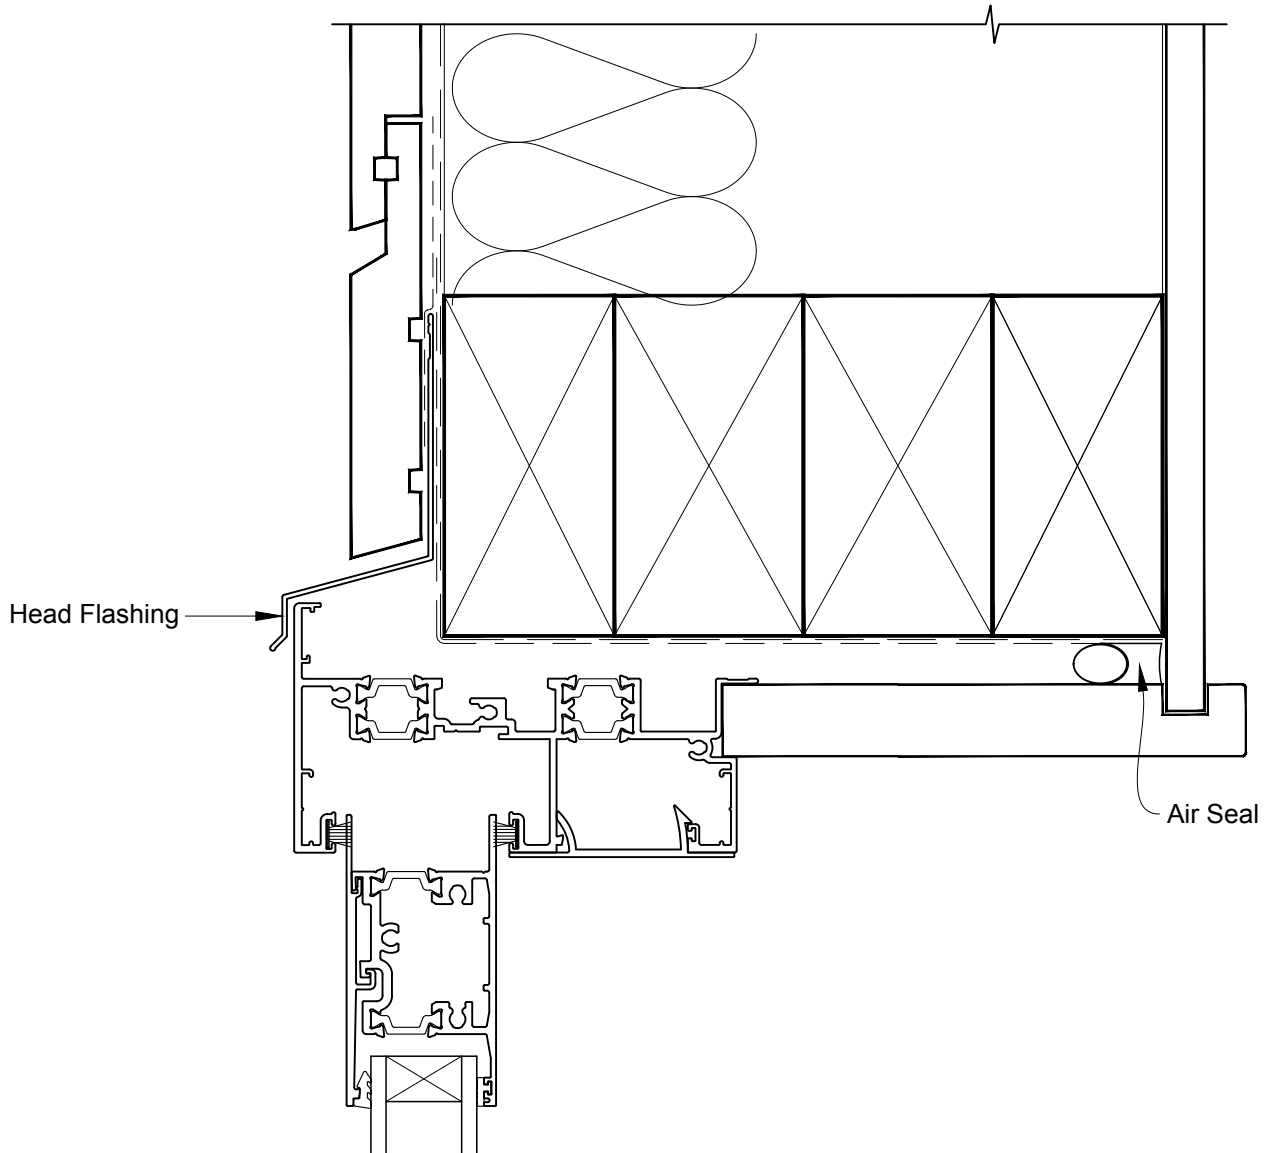

INSTALLATION DETAIL - METRO THERMAL HEART SLIDING DOOR ON RUSTICATED WEATHERBOARD CAVITY CONSTRUCTION

Date: 01.09.16

Scale: 1:2

CAD Ref.: MTSDRW-CH

INSTALLATION DETAIL - METRO THERMAL HEART SLIDING DOOR ON RUSTICATED WEATHERBOARD CAVITY CONSTRUCTION

Date: 01.09.16

Scale: 1:2

CAD Ref.: MTSDRW-CJ

INSTALLATION DETAIL - METRO THERMAL HEART SLIDING DOOR ON RUSTICATED WEATHERBOARD CAVITY CONSTRUCTION

Date: 01.09.16

Scale: 1:2

CAD Ref.: MTSDRW-CS

INSTALLATION DETAIL - METRO THERMAL HEART SLIDING DOOR ON RUSTICATED WEATHERBOARD DIRECT FIXED CLADDING

Date: 01.09.16

Scale: 1:2

CAD Ref.: MTSDRW-DH

INSTALLATION DETAIL - METRO THERMAL HEART SLIDING DOOR ON RUSTICATED WEATHERBOARD DIRECT FIXED CLADDING

Date: 01.09.16

Scale: 1:2

CAD Ref.: MTSDRW-DJ

INSTALLATION DETAIL - METRO THERMAL HEART SLIDING DOOR ON RUSTICATED WEATHERBOARD DIRECT FIXED CLADDING

Date: 01.09.16

Scale: 1:2

CAD Ref.: MTSDRW-DS