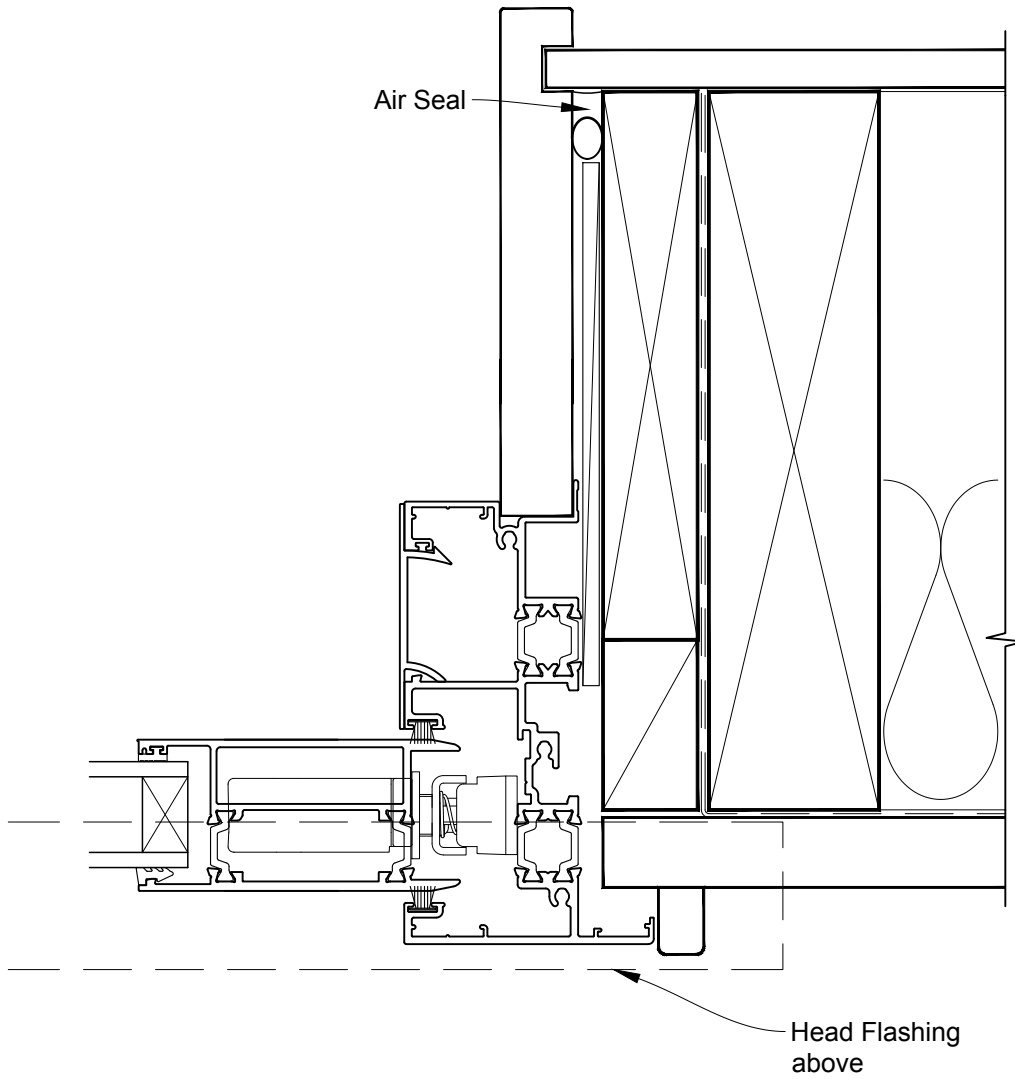

INSTALLATION DETAIL - METRO THERMAL HEART SLIDING DOOR ON RUSTICATED WEATHERBOARD CAVITY CONSTRUCTION

Date: 01.09.16

Scale: 1:2

CAD Ref.: MTSDRW-CH

INSTALLATION DETAIL - METRO THERMAL HEART SLIDING DOOR ON RUSTICATED WEATHERBOARD CAVITY CONSTRUCTION

Date: 01.09.16

Scale: 1:2

CAD Ref.: MTSDRW-CJ

INSTALLATION DETAIL - METRO THERMAL HEART SLIDING DOOR ON RUSTICATED WEATHERBOARD CAVITY CONSTRUCTION

Date: 01.09.16

Scale: 1:2

CAD Ref.: MTSDRW-CS

INSTALLATION DETAIL - METRO THERMAL HEART SLIDING DOOR ON RUSTICATED WEATHERBOARD DIRECT FIXED CLADDING

Date: 01.09.16

Scale: 1:2

CAD Ref.: MTSDRW-DH

INSTALLATION DETAIL - METRO THERMAL HEART SLIDING DOOR ON RUSTICATED WEATHERBOARD DIRECT FIXED CLADDING

Date: 01.09.16

Scale: 1:2

CAD Ref.: MTSDRW-DJ

INSTALLATION DETAIL - METRO THERMAL HEART SLIDING DOOR ON RUSTICATED WEATHERBOARD DIRECT FIXED CLADDING

Date: 01.09.16

Scale: 1:2

CAD Ref.: MTSDRW-DS