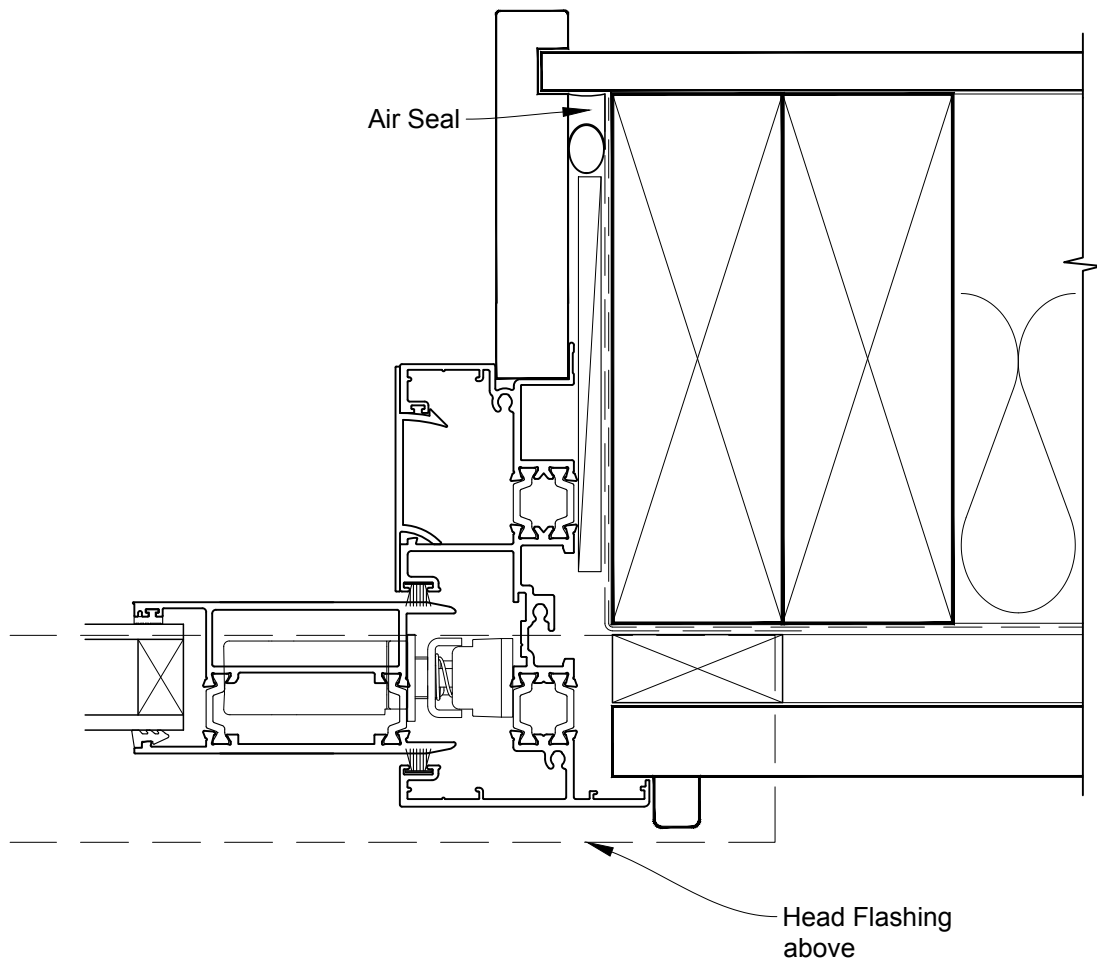

INSTALLATION DETAIL - METRO THERMAL HEART SLIDING DOOR ON RUSTICATED WEATHERBOARD CAVITY CONSTRUCTION

Date: 01.09.16

Scale: 1:2

CAD Ref.: MTSDRW-CH

INSTALLATION DETAIL - METRO THERMAL HEART SLIDING DOOR ON RUSTICATED WEATHERBOARD CAVITY CONSTRUCTION

Date: 01.09.16

Scale: 1:2

CAD Ref.: MTSDRW-CJ

INSTALLATION DETAIL - METRO THERMAL HEART SLIDING DOOR ON RUSTICATED WEATHERBOARD CAVITY CONSTRUCTION

Date: 01.09.16

Scale: 1:2

CAD Ref.: MTSDRW-CS

INSTALLATION DETAIL - METRO THERMAL HEART SLIDING DOOR ON RUSTICATED WEATHERBOARD DIRECT FIXED CLADDING

Date: 01.09.16

Scale: 1:2

CAD Ref.: MTSDRW-DH

INSTALLATION DETAIL - METRO THERMAL HEART SLIDING DOOR ON RUSTICATED WEATHERBOARD DIRECT FIXED CLADDING

Date: 01.09.16

Scale: 1:2

CAD Ref.: MTSDRW-DJ

INSTALLATION DETAIL - METRO THERMAL HEART SLIDING DOOR ON RUSTICATED WEATHERBOARD DIRECT FIXED CLADDING

Date: 01.09.16

Scale: 1:2

CAD Ref.: MTSDRW-DS