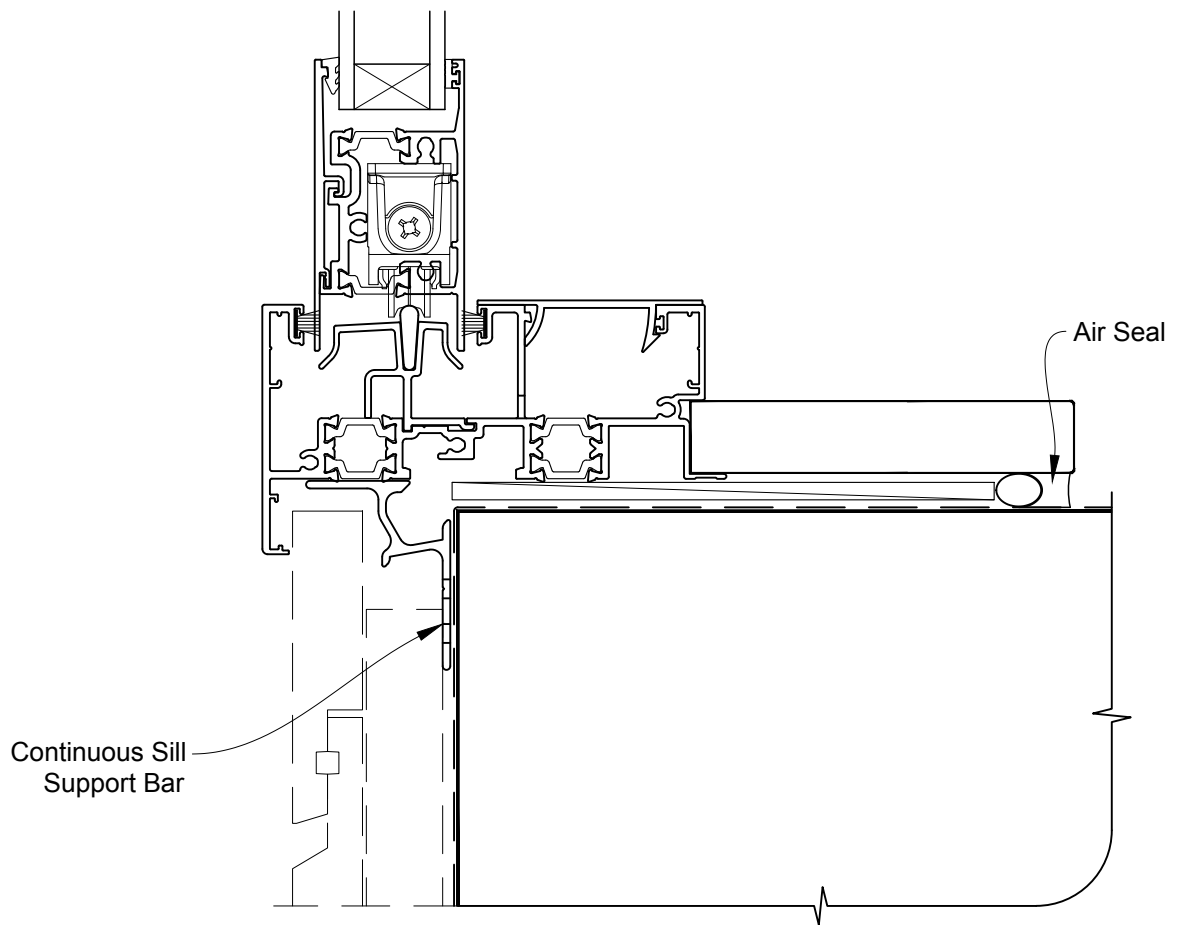

INSTALLATION DETAIL - METRO THERMAL HEART SLIDING DOOR ON RUSTICATED WEATHERBOARD CAVITY CONSTRUCTION

Date: 01.09.16

Scale: 1:2

CAD Ref.: MTSDRW-CH

INSTALLATION DETAIL - METRO THERMAL HEART SLIDING DOOR ON RUSTICATED WEATHERBOARD CAVITY CONSTRUCTION

Date: 01.09.16

Scale: 1:2

CAD Ref.: MTSDRW-CJ

INSTALLATION DETAIL - METRO THERMAL HEART SLIDING DOOR ON RUSTICATED WEATHERBOARD CAVITY CONSTRUCTION

Date: 01.09.16

Scale: 1:2

CAD Ref.: MTSDRW-CS

INSTALLATION DETAIL - METRO THERMAL HEART SLIDING DOOR ON RUSTICATED WEATHERBOARD DIRECT FIXED CLADDING

Date: 01.09.16

Scale: 1:2

CAD Ref.: MTSDRW-DH

INSTALLATION DETAIL - METRO THERMAL HEART SLIDING DOOR ON RUSTICATED WEATHERBOARD DIRECT FIXED CLADDING

Date: 01.09.16

Scale: 1:2

CAD Ref.: MTSDRW-DJ

INSTALLATION DETAIL - METRO THERMAL HEART SLIDING DOOR ON RUSTICATED WEATHERBOARD DIRECT FIXED CLADDING

Date: 01.09.16

Scale: 1:2

CAD Ref.: MTSDRW-DS