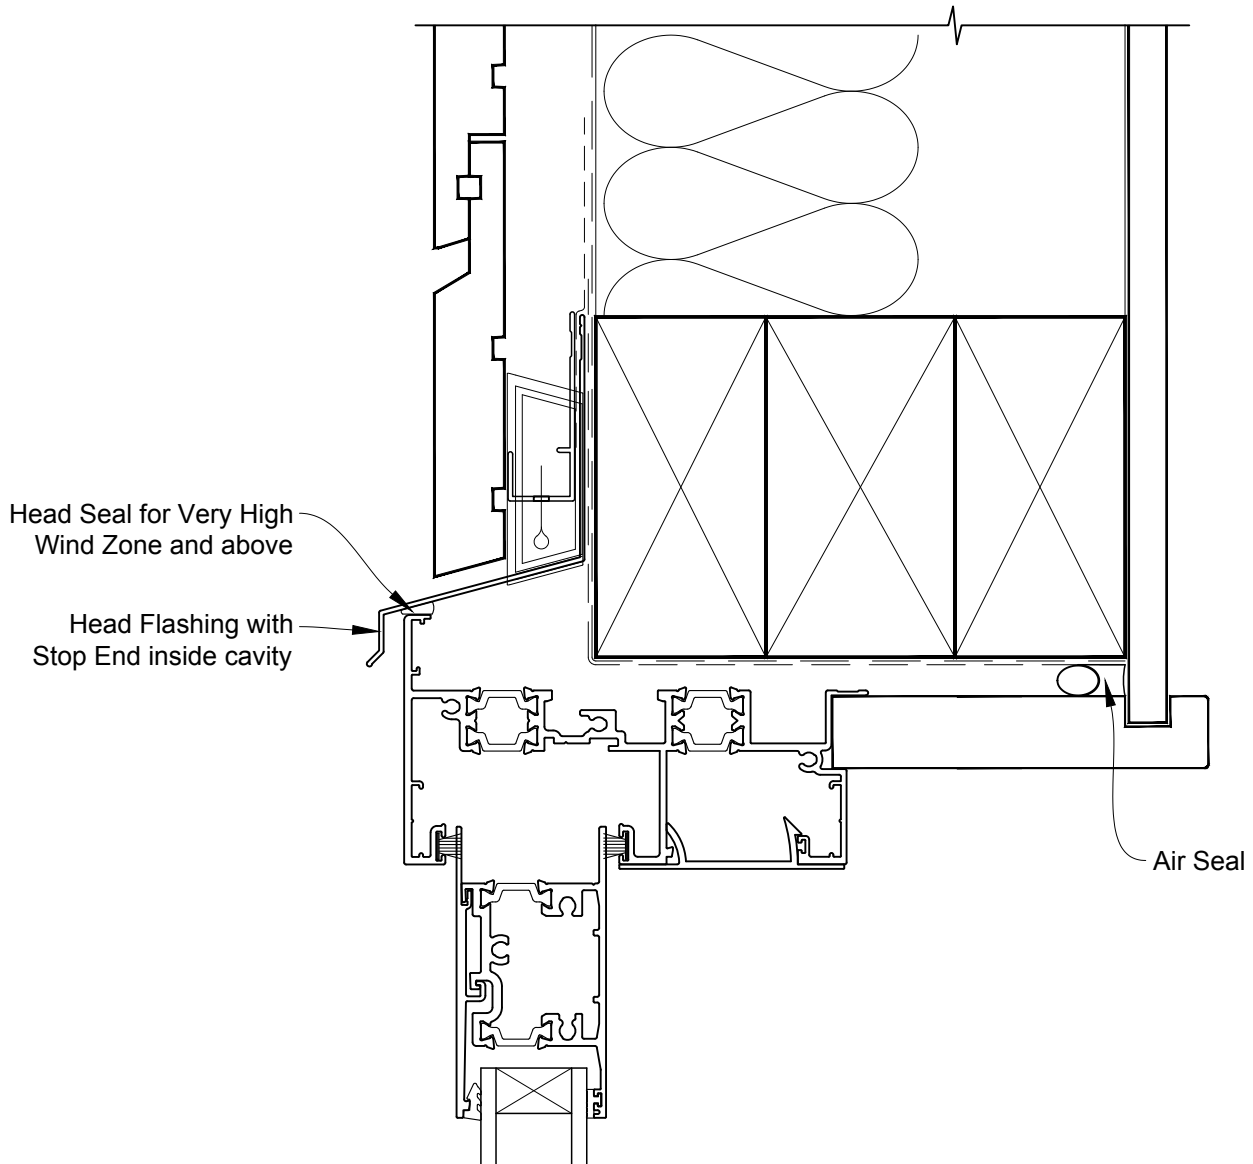

INSTALLATION DETAIL - METRO THERMAL HEART SLIDING DOOR ON RUSTICATED WEATHERBOARD CAVITY CONSTRUCTION

Date: 01.09.16

Scale: 1:2

CAD Ref.: MTSDRW-CH

INSTALLATION DETAIL - METRO THERMAL HEART SLIDING DOOR ON RUSTICATED WEATHERBOARD CAVITY CONSTRUCTION

Date: 01.09.16

Scale: 1:2

CAD Ref.: MTSDRW-CJ

INSTALLATION DETAIL - METRO THERMAL HEART SLIDING DOOR ON RUSTICATED WEATHERBOARD CAVITY CONSTRUCTION

Date: 01.09.16

Scale: 1:2

CAD Ref.: MTSDRW-CS

INSTALLATION DETAIL - METRO THERMAL HEART SLIDING DOOR ON RUSTICATED WEATHERBOARD DIRECT FIXED CLADDING

Date: 01.09.16

Scale: 1:2

CAD Ref.: MTSDRW-DH

INSTALLATION DETAIL - METRO THERMAL HEART SLIDING DOOR ON RUSTICATED WEATHERBOARD DIRECT FIXED CLADDING

Date: 01.09.16

Scale: 1:2

CAD Ref.: MTSDRW-DJ

INSTALLATION DETAIL - METRO THERMAL HEART SLIDING DOOR ON RUSTICATED WEATHERBOARD DIRECT FIXED CLADDING

Date: 01.09.16

Scale: 1:2

CAD Ref.: MTSDRW-DS