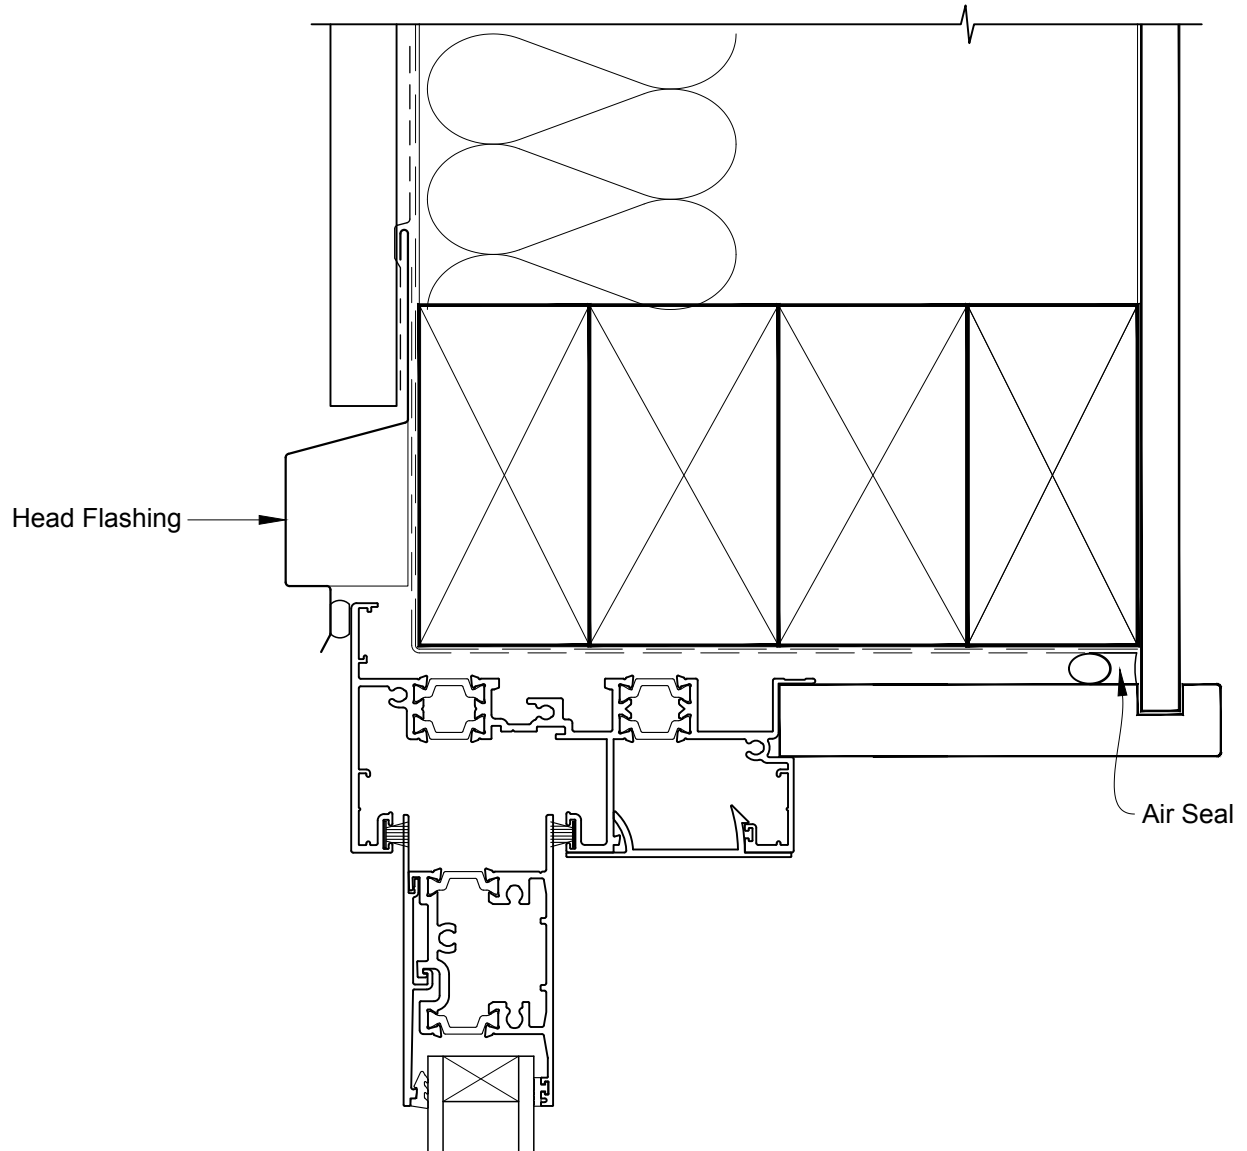

INSTALLATION DETAIL - METRO THERMAL HEART SLIDING DOOR ON PROFILE METAL CAVITY CONSTRUCTION

Date: 01.09.16

Scale: 1:2

CAD Ref.: MTSDPM-CH

INSTALLATION DETAIL - METRO THERMAL HEART SLIDING DOOR ON PROFILE METAL CAVITY CONSTRUCTION

Date: 01.09.16

Scale: 1:2

CAD Ref.: MTSDPM-CJ

INSTALLATION DETAIL - METRO THERMAL HEART SLIDING DOOR ON PROFILE METAL CAVITY CONSTRUCTION

Date: 01.09.16

Scale: 1:2

CAD Ref.: MTSDPM-CS

**INSTALLATION DETAIL - METRO THERMAL HEART
SLIDING DOOR ON PROFILE METAL
DIRECT FIXED CLADDING**

Date: 01.09.16

Scale: 1:2

CAD Ref.: MTSDPM-DH

**INSTALLATION DETAIL - METRO THERMAL HEART
SLIDING DOOR ON PROFILE METAL
DIRECT FIXED CLADDING**

Date: 01.09.16

Scale: 1:2

CAD Ref.: MTSDPM-DJ

**INSTALLATION DETAIL - METRO THERMAL HEART
SLIDING DOOR ON PROFILE METAL
DIRECT FIXED CLADDING**

Date: 01.09.16

Scale: 1:2

CAD Ref.: MTSDPM-DS