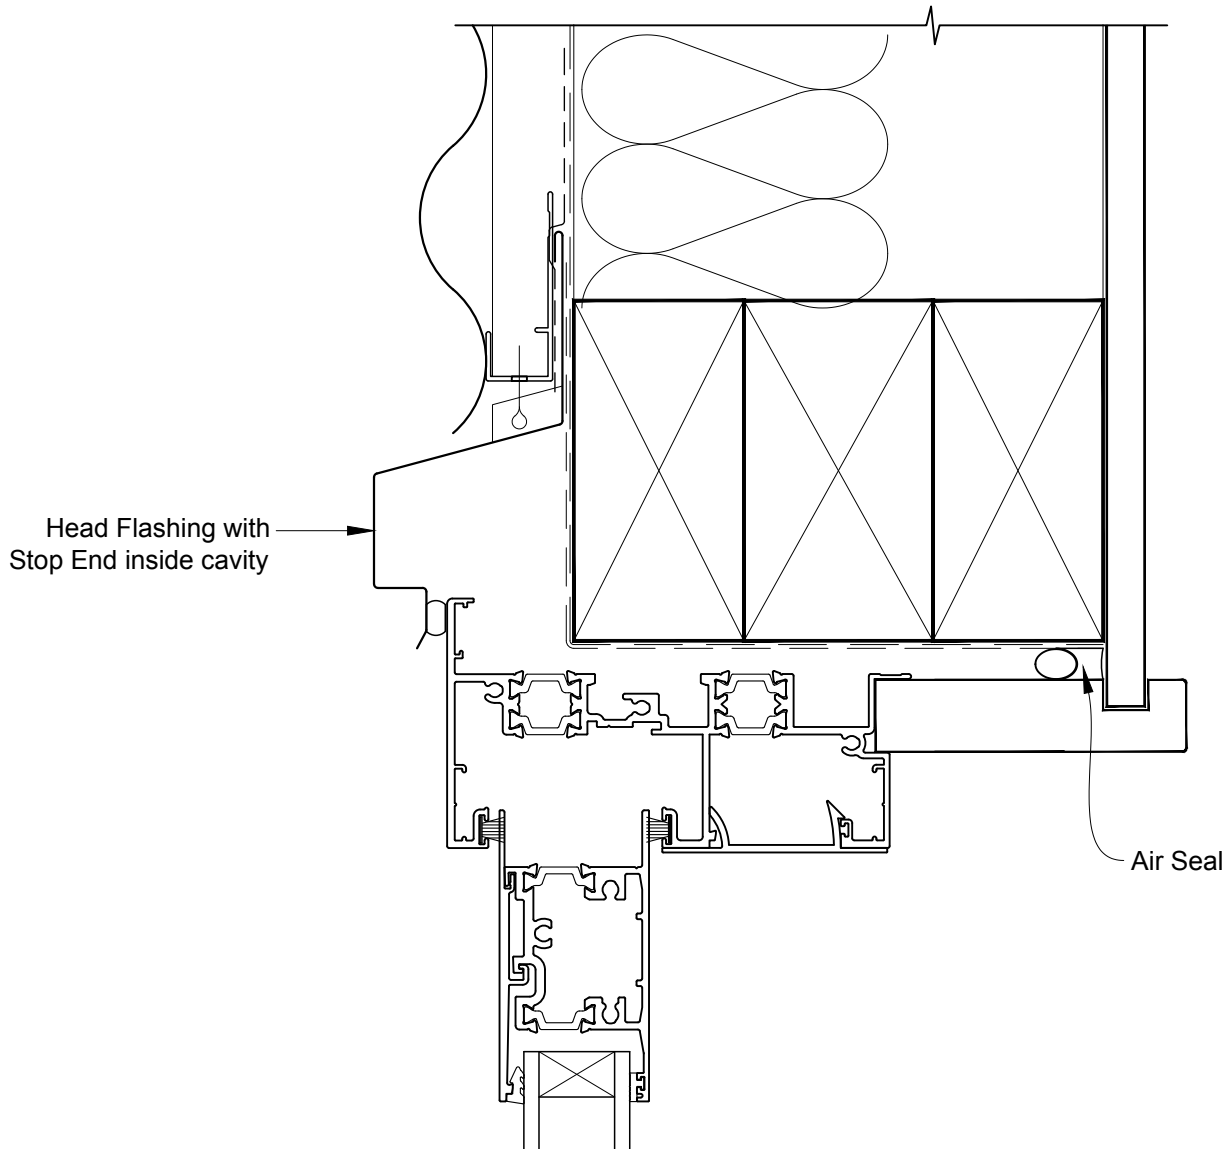

INSTALLATION DETAIL - METRO THERMAL HEART SLIDING DOOR ON PROFILE METAL CAVITY CONSTRUCTION

Date: 01.09.16

Scale: 1:2

CAD Ref.: MTSDPM-CH

INSTALLATION DETAIL - METRO THERMAL HEART SLIDING DOOR ON PROFILE METAL CAVITY CONSTRUCTION

Date: 01.09.16

Scale: 1:2

CAD Ref.: MTSDPM-CJ

INSTALLATION DETAIL - METRO THERMAL HEART SLIDING DOOR ON PROFILE METAL CAVITY CONSTRUCTION

Date: 01.09.16

Scale: 1:2

CAD Ref.: MTSDPM-CS

**INSTALLATION DETAIL - METRO THERMAL HEART
SLIDING DOOR ON PROFILE METAL
DIRECT FIXED CLADDING**

Date: 01.09.16

Scale: 1:2

CAD Ref.: MTSDPM-DH

**INSTALLATION DETAIL - METRO THERMAL HEART
SLIDING DOOR ON PROFILE METAL
DIRECT FIXED CLADDING**

Date: 01.09.16

Scale: 1:2

CAD Ref.: MTSDPM-DJ

**INSTALLATION DETAIL - METRO THERMAL HEART
SLIDING DOOR ON PROFILE METAL
DIRECT FIXED CLADDING**