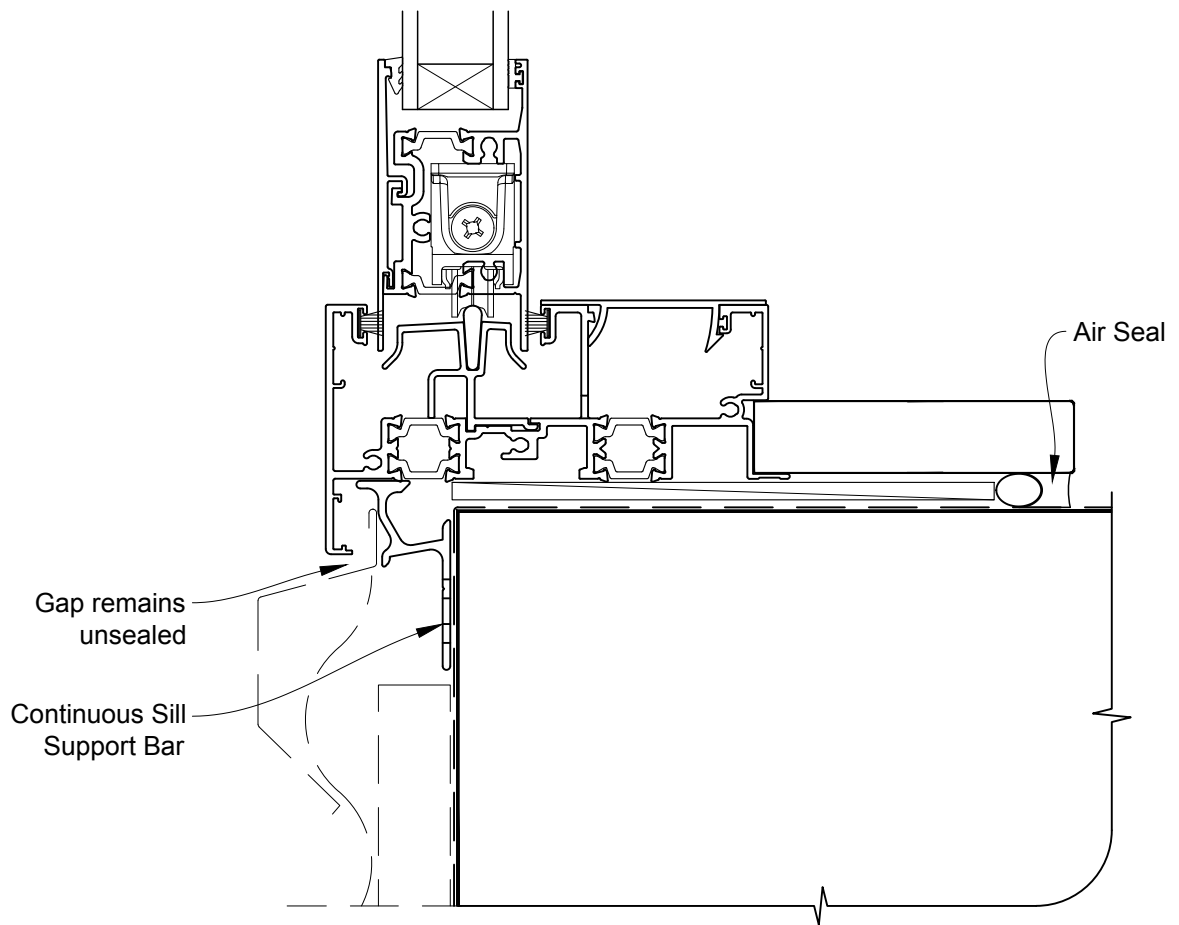

INSTALLATION DETAIL - METRO THERMAL HEART SLIDING DOOR ON PROFILE METAL CAVITY CONSTRUCTION

Date: 01.09.16

Scale: 1:2

CAD Ref.: MTSDPM-CH

INSTALLATION DETAIL - METRO THERMAL HEART SLIDING DOOR ON PROFILE METAL CAVITY CONSTRUCTION

Date: 01.09.16

Scale: 1:2

CAD Ref.: MTSDPM-CJ

INSTALLATION DETAIL - METRO THERMAL HEART SLIDING DOOR ON PROFILE METAL CAVITY CONSTRUCTION

Date: 01.09.16

Scale: 1:2

CAD Ref.: MTSDPM-CS

**INSTALLATION DETAIL - METRO THERMAL HEART
SLIDING DOOR ON PROFILE METAL
DIRECT FIXED CLADDING**