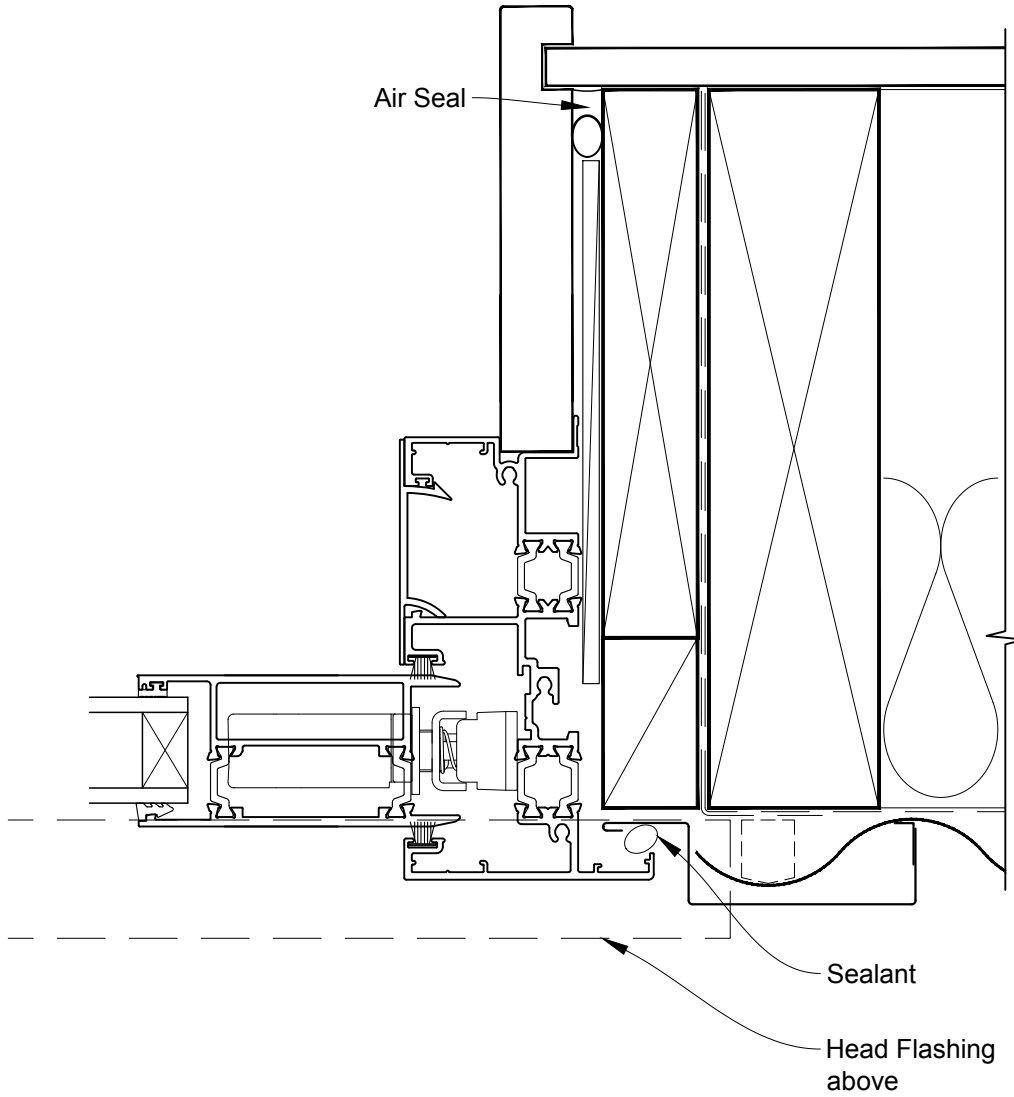

INSTALLATION DETAIL - METRO THERMAL HEART SLIDING DOOR ON PROFILE METAL CAVITY CONSTRUCTION

Date: 01.09.16

Scale: 1:2

CAD Ref.: MTSDPM-CH

INSTALLATION DETAIL - METRO THERMAL HEART SLIDING DOOR ON PROFILE METAL CAVITY CONSTRUCTION

Date: 01.09.16

Scale: 1:2

CAD Ref.: MTSDPM-CJ

INSTALLATION DETAIL - METRO THERMAL HEART SLIDING DOOR ON PROFILE METAL CAVITY CONSTRUCTION

Date: 01.09.16

Scale: 1:2

CAD Ref.: MTSDPM-CS

**INSTALLATION DETAIL - METRO THERMAL HEART
SLIDING DOOR ON PROFILE METAL
DIRECT FIXED CLADDING**

Date: 01.09.16

Scale: 1:2

CAD Ref.: MTSDPM-DH

**INSTALLATION DETAIL - METRO THERMAL HEART
SLIDING DOOR ON PROFILE METAL
DIRECT FIXED CLADDING**

Date: 01.09.16

Scale: 1:2

CAD Ref.: MTSDPM-DJ

**INSTALLATION DETAIL - METRO THERMAL HEART
SLIDING DOOR ON PROFILE METAL
DIRECT FIXED CLADDING**

Date: 01.09.16

Scale: 1:2

CAD Ref.: MTSDPM-DS