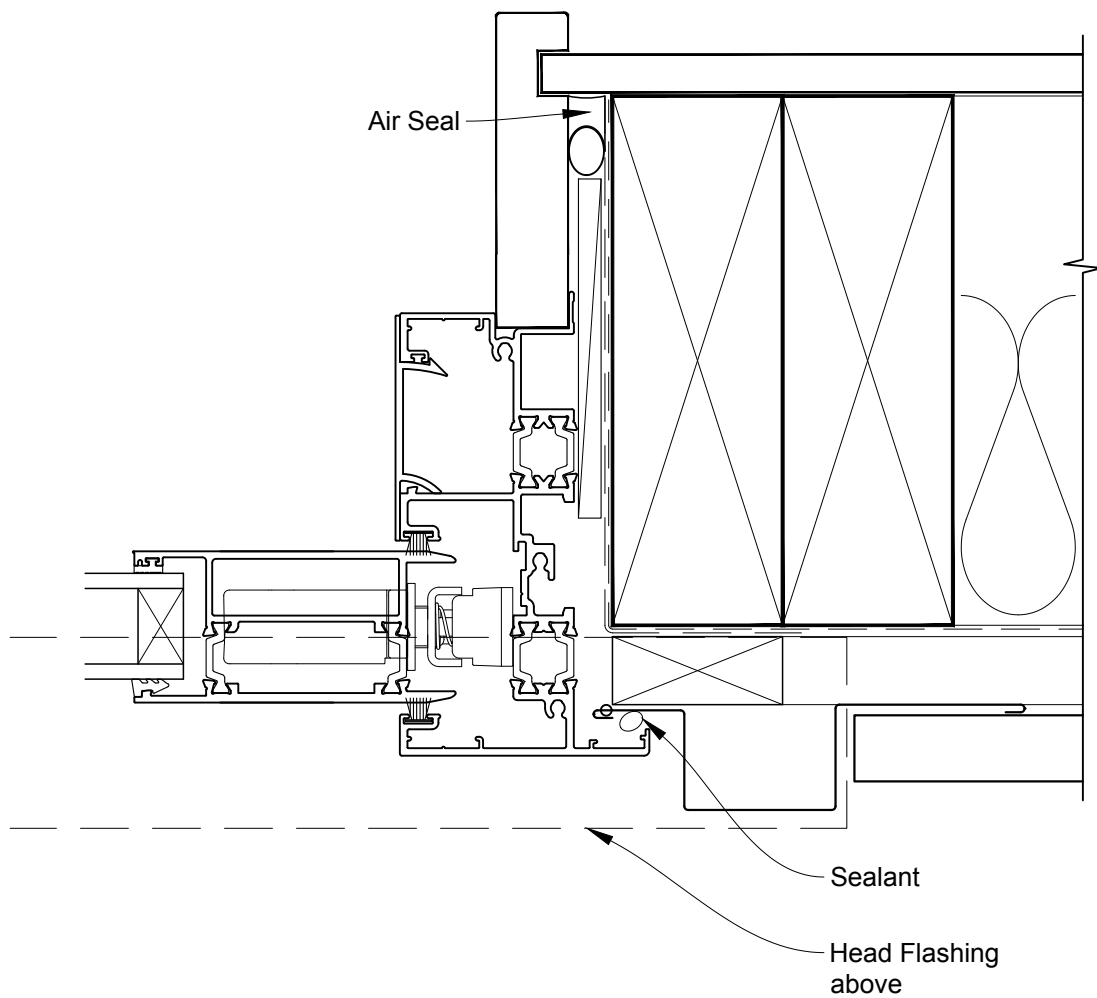

INSTALLATION DETAIL - METRO THERMAL HEART SLIDING DOOR ON PROFILE METAL CAVITY CONSTRUCTION

Date: 01.09.16

Scale: 1:2

CAD Ref.: MTSDPM-CH

INSTALLATION DETAIL - METRO THERMAL HEART SLIDING DOOR ON PROFILE METAL CAVITY CONSTRUCTION

Date: 01.09.16

Scale: 1:2

CAD Ref.: MTSDPM-CJ

INSTALLATION DETAIL - METRO THERMAL HEART SLIDING DOOR ON PROFILE METAL CAVITY CONSTRUCTION

Date: 01.09.16

Scale: 1:2

CAD Ref.: MTSDPM-CS

**INSTALLATION DETAIL - METRO THERMAL HEART
SLIDING DOOR ON PROFILE METAL
DIRECT FIXED CLADDING**

Date: 01.09.16

Scale: 1:2

CAD Ref.: MTSDPM-DH

**INSTALLATION DETAIL - METRO THERMAL HEART
SLIDING DOOR ON PROFILE METAL
DIRECT FIXED CLADDING**

Date: 01.09.16

Scale: 1:2

CAD Ref.: MTSDPM-DJ

**INSTALLATION DETAIL - METRO THERMAL HEART
SLIDING DOOR ON PROFILE METAL
DIRECT FIXED CLADDING**

Date: 01.09.16

Scale: 1:2

CAD Ref.: MTSDPM-DS