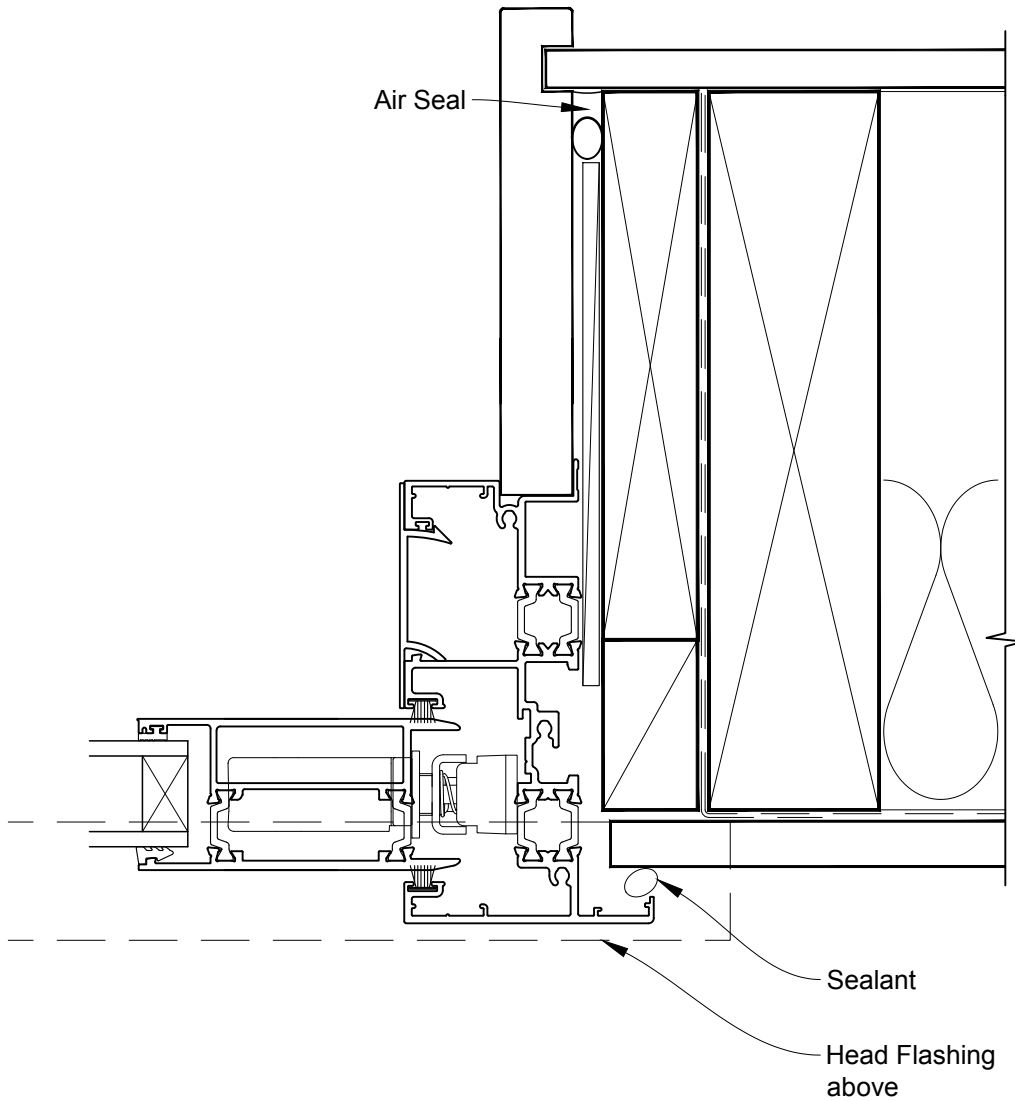

INSTALLATION DETAIL - METRO THERMAL HEART SLIDING DOOR ON FLAT SHEET CAVITY CONSTRUCTION

Date: 01.09.16

Scale: 1:2

CAD Ref.: MTSDFS-CH

INSTALLATION DETAIL - METRO THERMAL HEART SLIDING DOOR ON FLAT SHEET CAVITY CONSTRUCTION

Date: 01.09.16

Scale: 1:2

CAD Ref.: MTSDFS-CJ

INSTALLATION DETAIL - METRO THERMAL HEART SLIDING DOOR ON FLAT SHEET CAVITY CONSTRUCTION

Date: 01.09.16

Scale: 1:2

CAD Ref.: MTSDFS-CS

**INSTALLATION DETAIL - METRO THERMAL HEART
SLIDING DOOR ON FLAT SHEET
DIRECT FIXED CLADDING**

Date: 01.09.16

Scale: 1:2

CAD Ref.: MTSDFS-DH

INSTALLATION DETAIL - METRO THERMAL HEART SLIDING DOOR ON FLAT SHEET DIRECT FIXED CLADDING

Date: 01.09.16

Scale: 1:2

CAD Ref.: MTSDFS-DJ

**INSTALLATION DETAIL - METRO THERMAL HEART
SLIDING DOOR ON FLAT SHEET
DIRECT FIXED CLADDING**

Date: 01.09.16

Scale: 1:2

CAD Ref.: MTSDFS-DS