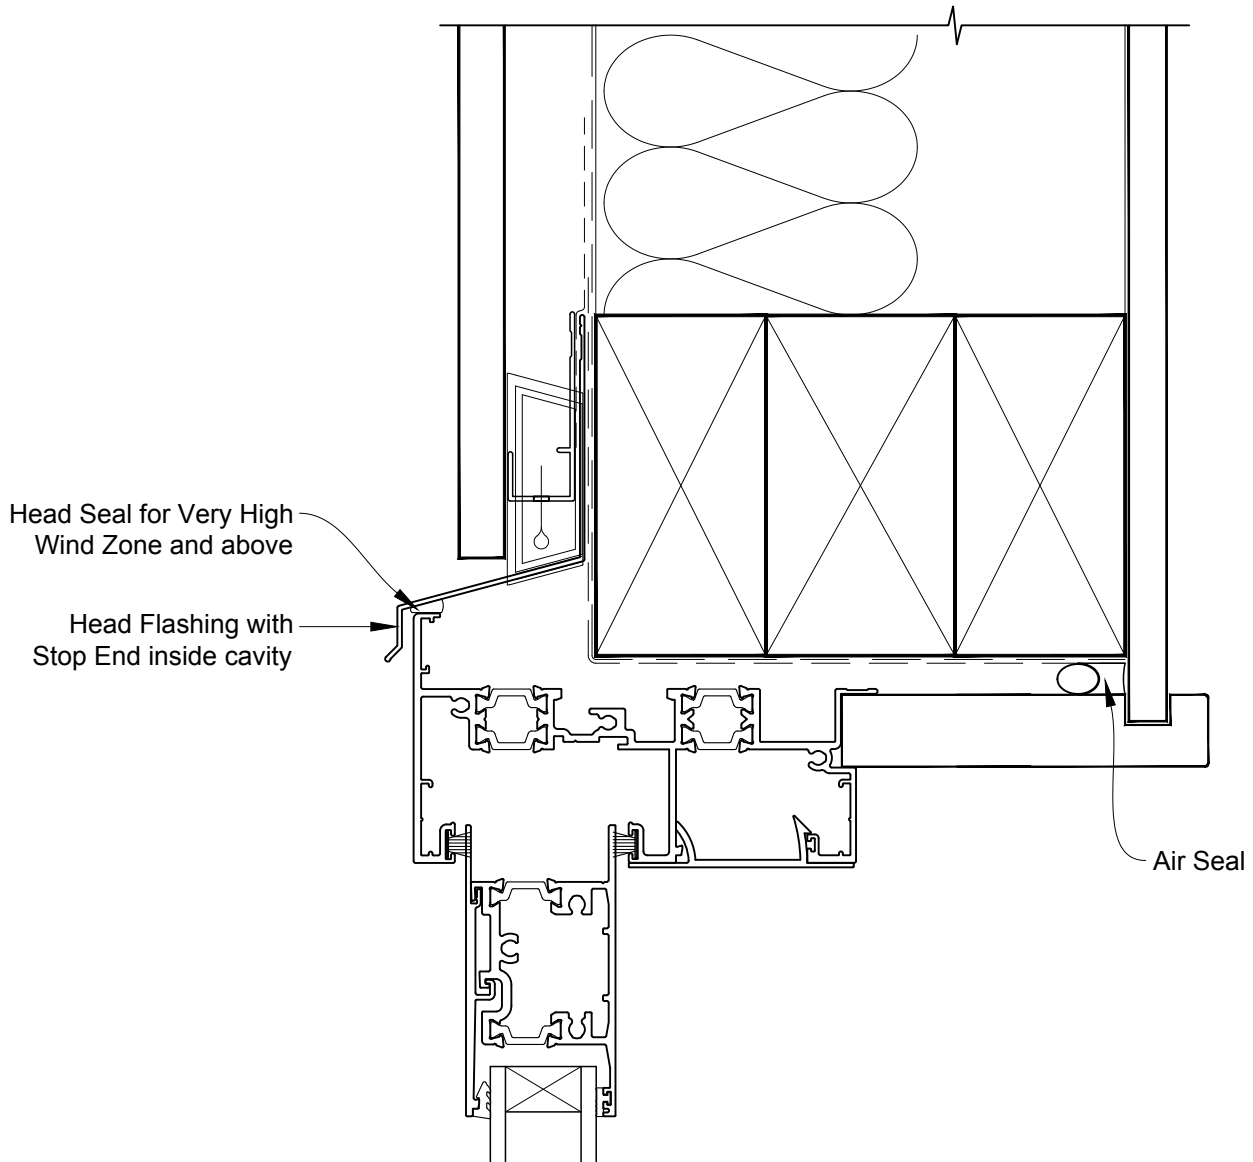

INSTALLATION DETAIL - METRO THERMAL HEART SLIDING DOOR ON FLAT SHEET CAVITY CONSTRUCTION

Date: 01.09.16

Scale: 1:2

CAD Ref.: MTSDFS-CH

INSTALLATION DETAIL - METRO THERMAL HEART SLIDING DOOR ON FLAT SHEET CAVITY CONSTRUCTION

Date: 01.09.16

Scale: 1:2

CAD Ref.: MTSDFS-CJ

INSTALLATION DETAIL - METRO THERMAL HEART SLIDING DOOR ON FLAT SHEET CAVITY CONSTRUCTION

Date: 01.09.16

Scale: 1:2

CAD Ref.: MTSDFS-CS

**INSTALLATION DETAIL - METRO THERMAL HEART
SLIDING DOOR ON FLAT SHEET
DIRECT FIXED CLADDING**

Date: 01.09.16

Scale: 1:2

CAD Ref.: MTSDFS-DH

INSTALLATION DETAIL - METRO THERMAL HEART SLIDING DOOR ON FLAT SHEET DIRECT FIXED CLADDING

Date: 01.09.16

Scale: 1:2

CAD Ref.: MTSDFS-DJ

**INSTALLATION DETAIL - METRO THERMAL HEART
SLIDING DOOR ON FLAT SHEET
DIRECT FIXED CLADDING**