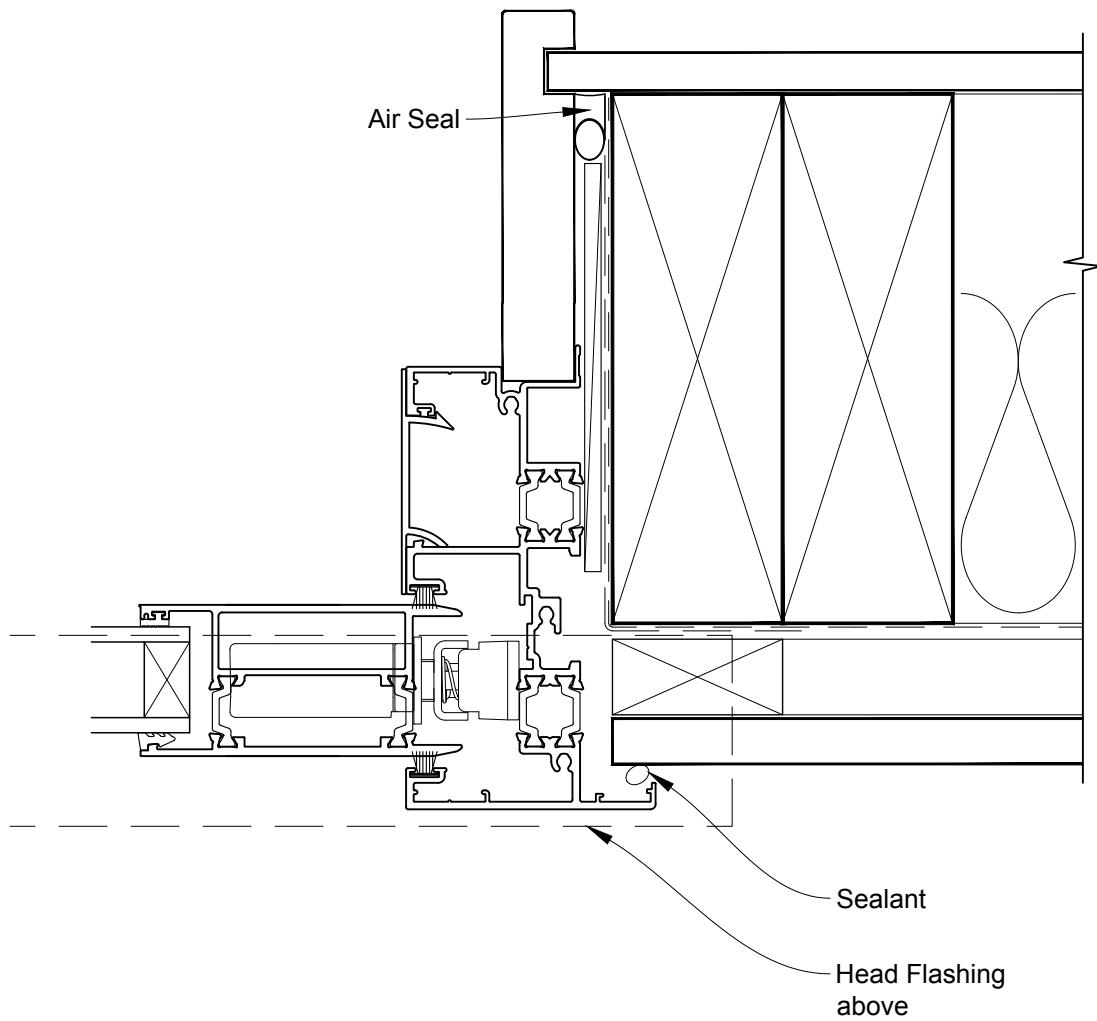

INSTALLATION DETAIL - METRO THERMAL HEART SLIDING DOOR ON FLAT SHEET CAVITY CONSTRUCTION

Date: 01.09.16

Scale: 1:2

CAD Ref.: MTSDFS-CH

INSTALLATION DETAIL - METRO THERMAL HEART SLIDING DOOR ON FLAT SHEET CAVITY CONSTRUCTION

Date: 01.09.16

Scale: 1:2

CAD Ref.: MTSDFS-CJ

INSTALLATION DETAIL - METRO THERMAL HEART SLIDING DOOR ON FLAT SHEET CAVITY CONSTRUCTION

Date: 01.09.16

Scale: 1:2

CAD Ref.: MTSDFS-CS

**INSTALLATION DETAIL - METRO THERMAL HEART
SLIDING DOOR ON FLAT SHEET
DIRECT FIXED CLADDING**

Date: 01.09.16

Scale: 1:2

CAD Ref.: MTSDFS-DH

INSTALLATION DETAIL - METRO THERMAL HEART SLIDING DOOR ON FLAT SHEET DIRECT FIXED CLADDING

Date: 01.09.16

Scale: 1:2

CAD Ref.: MTSDFS-DJ

**INSTALLATION DETAIL - METRO THERMAL HEART
SLIDING DOOR ON FLAT SHEET
DIRECT FIXED CLADDING**