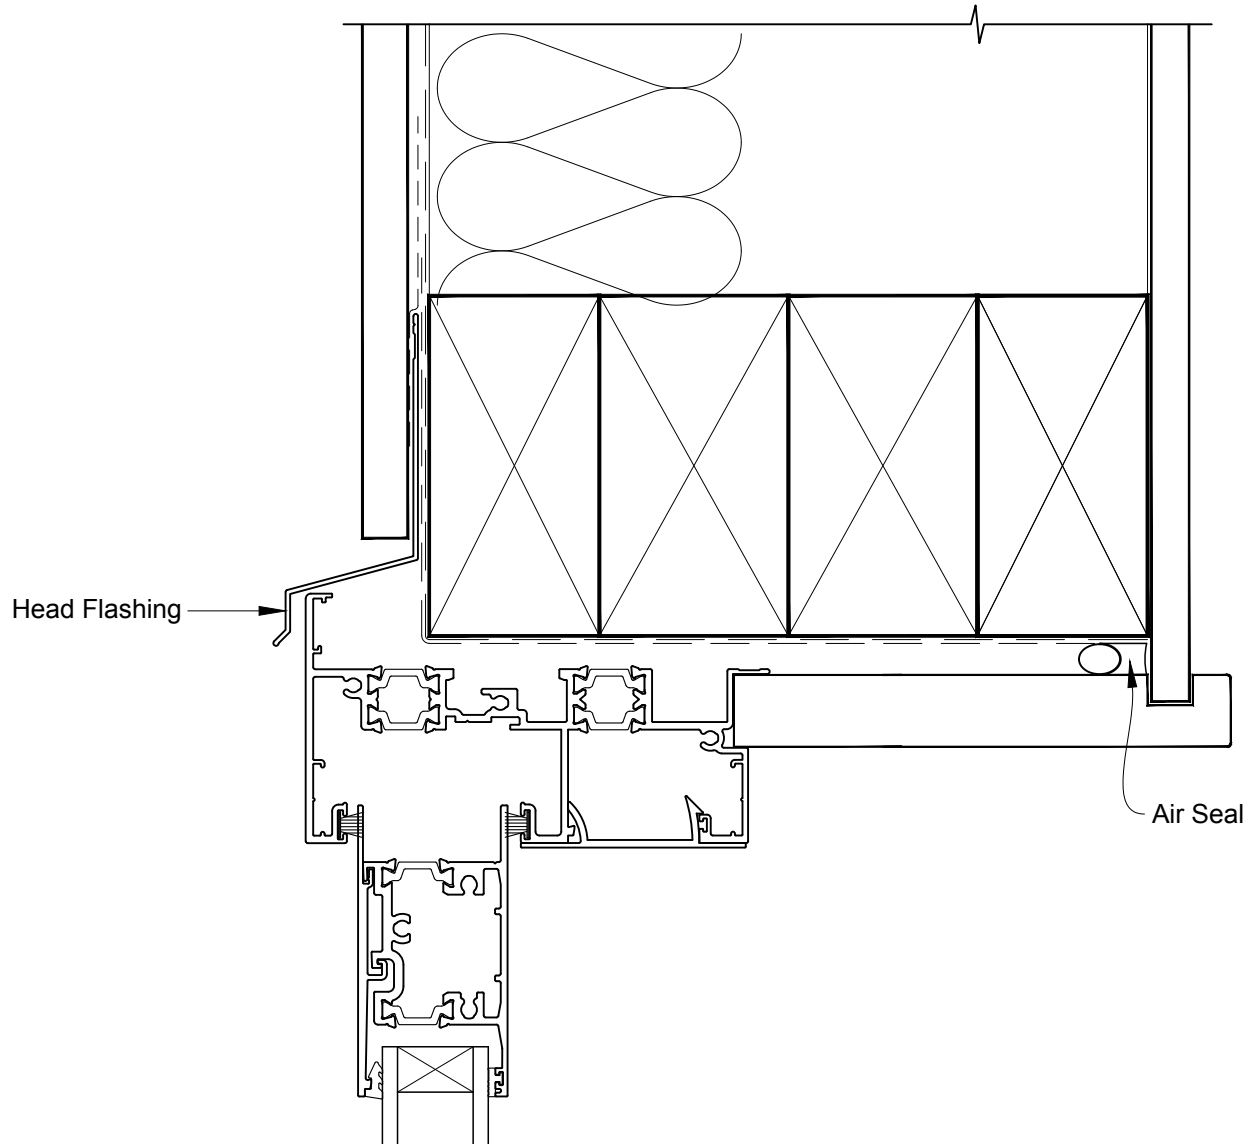

INSTALLATION DETAIL - METRO THERMAL HEART SLIDING DOOR ON FLAT SHEET CAVITY CONSTRUCTION

Date: 01.09.16

Scale: 1:2

CAD Ref.: MTSDFS-CH

INSTALLATION DETAIL - METRO THERMAL HEART SLIDING DOOR ON FLAT SHEET CAVITY CONSTRUCTION

Date: 01.09.16

Scale: 1:2

CAD Ref.: MTSDFS-CJ

INSTALLATION DETAIL - METRO THERMAL HEART SLIDING DOOR ON FLAT SHEET CAVITY CONSTRUCTION

Date: 01.09.16

Scale: 1:2

CAD Ref.: MTSDFS-CS

**INSTALLATION DETAIL - METRO THERMAL HEART
SLIDING DOOR ON FLAT SHEET
DIRECT FIXED CLADDING**

Date: 01.09.16

Scale: 1:2

CAD Ref.: MTSDFS-DH

INSTALLATION DETAIL - METRO THERMAL HEART SLIDING DOOR ON FLAT SHEET DIRECT FIXED CLADDING

Date: 01.09.16

Scale: 1:2

CAD Ref.: MTSDFS-DJ

**INSTALLATION DETAIL - METRO THERMAL HEART
SLIDING DOOR ON FLAT SHEET
DIRECT FIXED CLADDING**