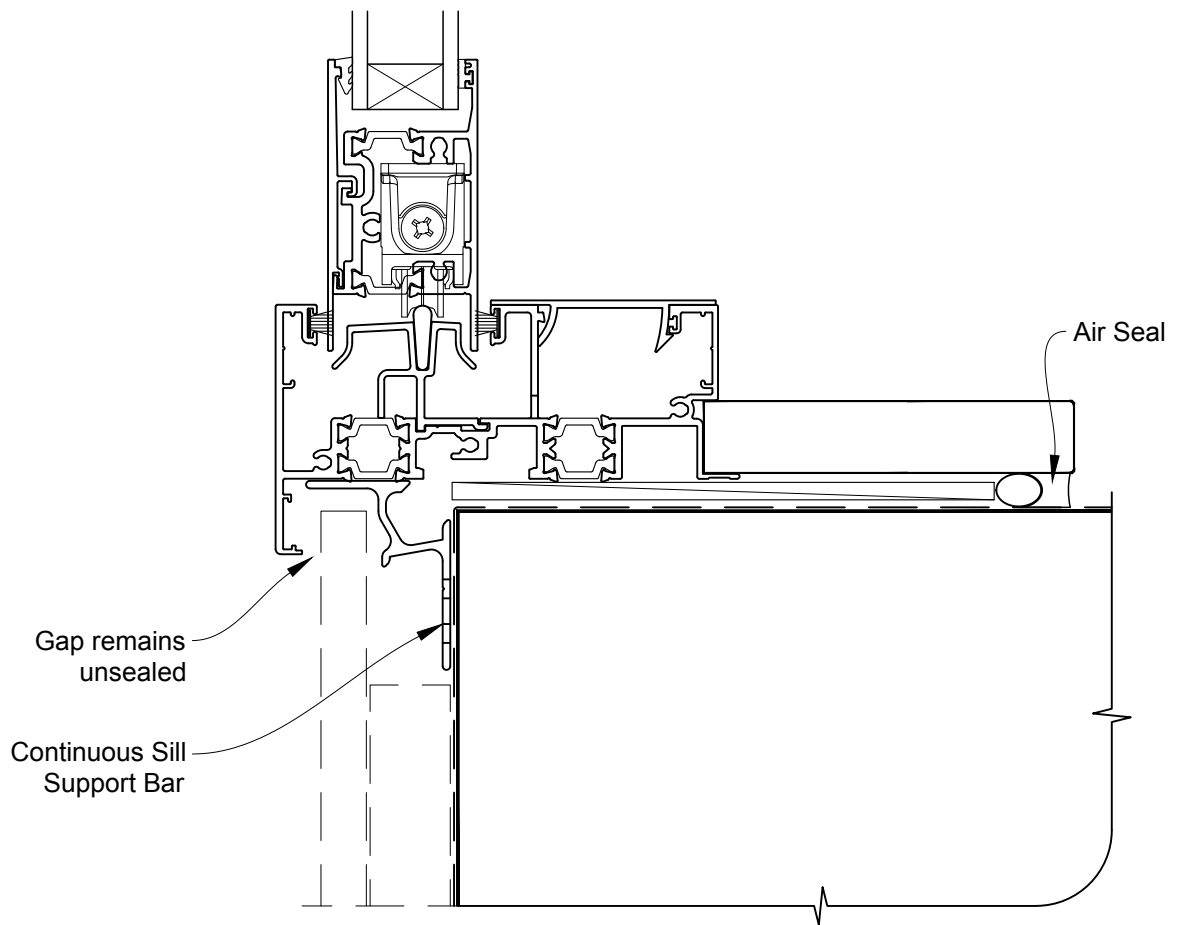

INSTALLATION DETAIL - METRO THERMAL HEART SLIDING DOOR ON FLAT SHEET CAVITY CONSTRUCTION

Date: 01.09.16

Scale: 1:2

CAD Ref.: MTSDFS-CH

INSTALLATION DETAIL - METRO THERMAL HEART SLIDING DOOR ON FLAT SHEET CAVITY CONSTRUCTION

Date: 01.09.16

Scale: 1:2

CAD Ref.: MTSDFS-CJ

INSTALLATION DETAIL - METRO THERMAL HEART SLIDING DOOR ON FLAT SHEET CAVITY CONSTRUCTION

Date: 01.09.16

Scale: 1:2

CAD Ref.: MTSDFS-CS

**INSTALLATION DETAIL - METRO THERMAL HEART
SLIDING DOOR ON FLAT SHEET
DIRECT FIXED CLADDING**

Date: 01.09.16

Scale: 1:2

CAD Ref.: MTSDFS-DH

INSTALLATION DETAIL - METRO THERMAL HEART SLIDING DOOR ON FLAT SHEET DIRECT FIXED CLADDING

Date: 01.09.16

Scale: 1:2

CAD Ref.: MTSDFS-DJ

**INSTALLATION DETAIL - METRO THERMAL HEART
SLIDING DOOR ON FLAT SHEET
DIRECT FIXED CLADDING**