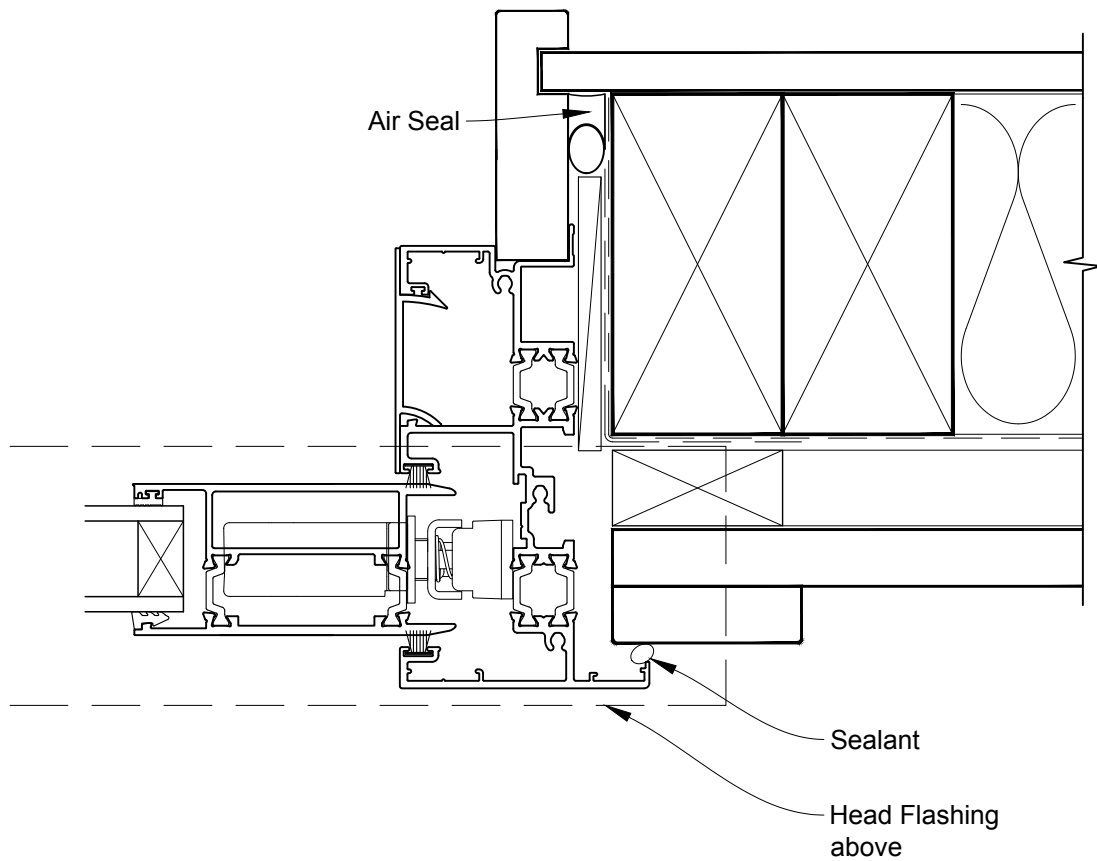

INSTALLATION DETAIL - METRO THERMAL HEART SLIDING DOOR ON BOARD & BATTEN CAVITY CONSTRUCTION

Date: 01.09.16

Scale: 1:2

CAD Ref.: MTSDBB-CH

INSTALLATION DETAIL - METRO THERMAL HEART SLIDING DOOR ON BOARD & BATTEN CAVITY CONSTRUCTION

Date: 01.09.16

Scale: 1:2

CAD Ref.: MTSDBB-CJ

INSTALLATION DETAIL - METRO THERMAL HEART SLIDING DOOR ON BOARD & BATTEN CAVITY CONSTRUCTION

Date: 01.09.16

Scale: 1:2

CAD Ref.: MTSDBB-CS

INSTALLATION DETAIL - METRO THERMAL HEART SLIDING DOOR ON BOARD & BATTEN DIRECT FIXED CLADDING

Date: 01.09.16

Scale: 1:2

CAD Ref.: MTSDBB-DH

INSTALLATION DETAIL - METRO THERMAL HEART SLIDING DOOR ON BOARD & BATTEN DIRECT FIXED CLADDING

Date: 01.09.16

Scale: 1:2

CAD Ref.: MTSDBB-DJ

INSTALLATION DETAIL - METRO THERMAL HEART SLIDING DOOR ON BOARD & BATTEN DIRECT FIXED CLADDING

Date: 01.09.16

Scale: 1:2

CAD Ref.: MTSDBB-DS