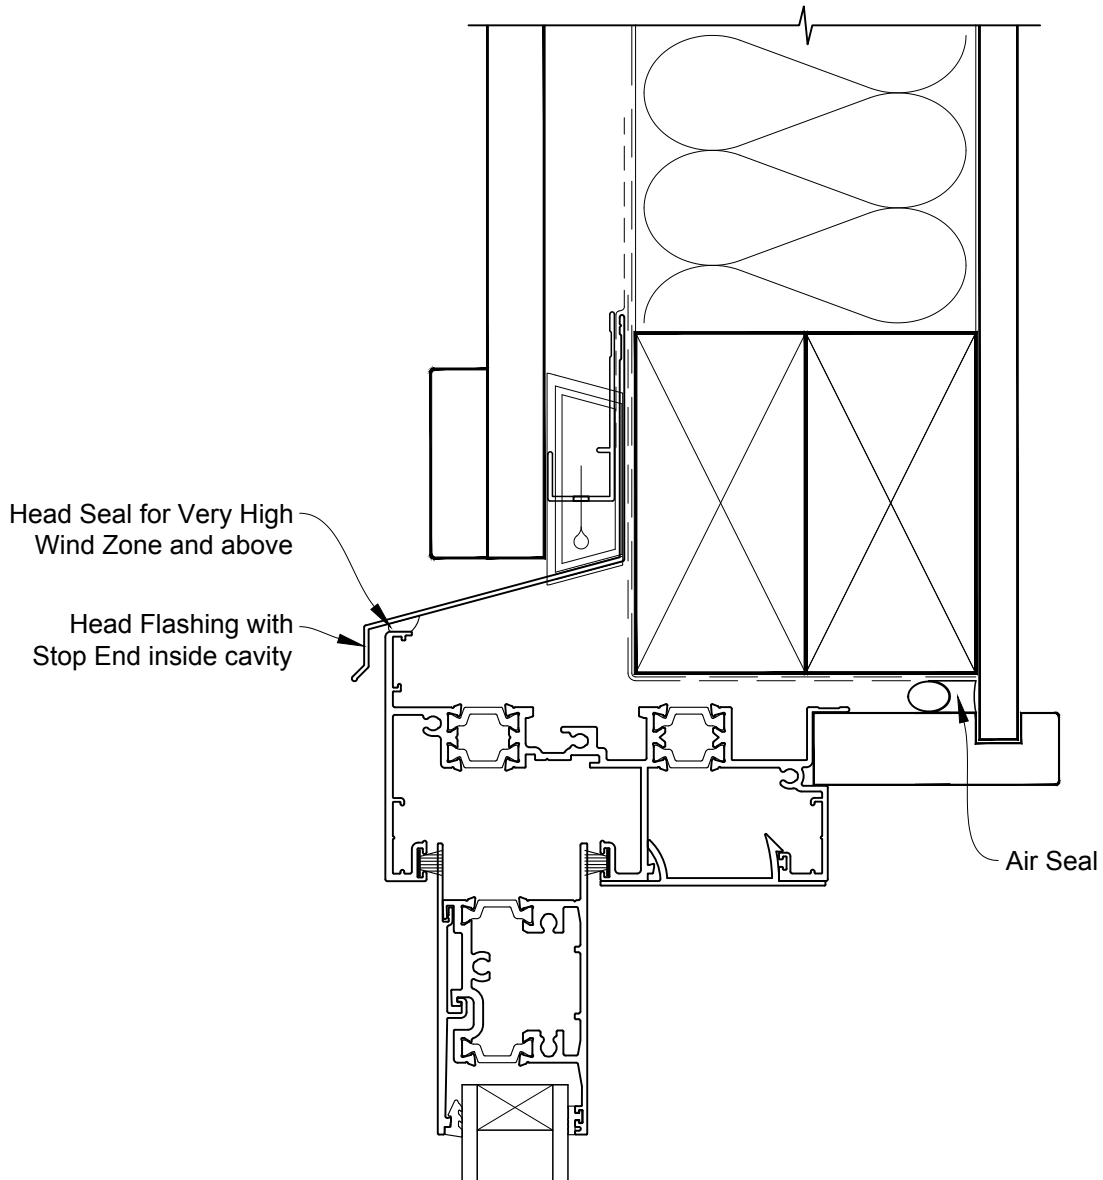

INSTALLATION DETAIL - METRO THERMAL HEART SLIDING DOOR ON BOARD & BATTEN CAVITY CONSTRUCTION

Date: 01.09.16

Scale: 1:2

CAD Ref.: MTSDBB-CH

INSTALLATION DETAIL - METRO THERMAL HEART SLIDING DOOR ON BOARD & BATTEN CAVITY CONSTRUCTION

Date: 01.09.16

Scale: 1:2

CAD Ref.: MTSDBB-CJ

INSTALLATION DETAIL - METRO THERMAL HEART SLIDING DOOR ON BOARD & BATTEN CAVITY CONSTRUCTION

Date: 01.09.16

Scale: 1:2

CAD Ref.: MTSDBB-CS

INSTALLATION DETAIL - METRO THERMAL HEART SLIDING DOOR ON BOARD & BATTEN DIRECT FIXED CLADDING