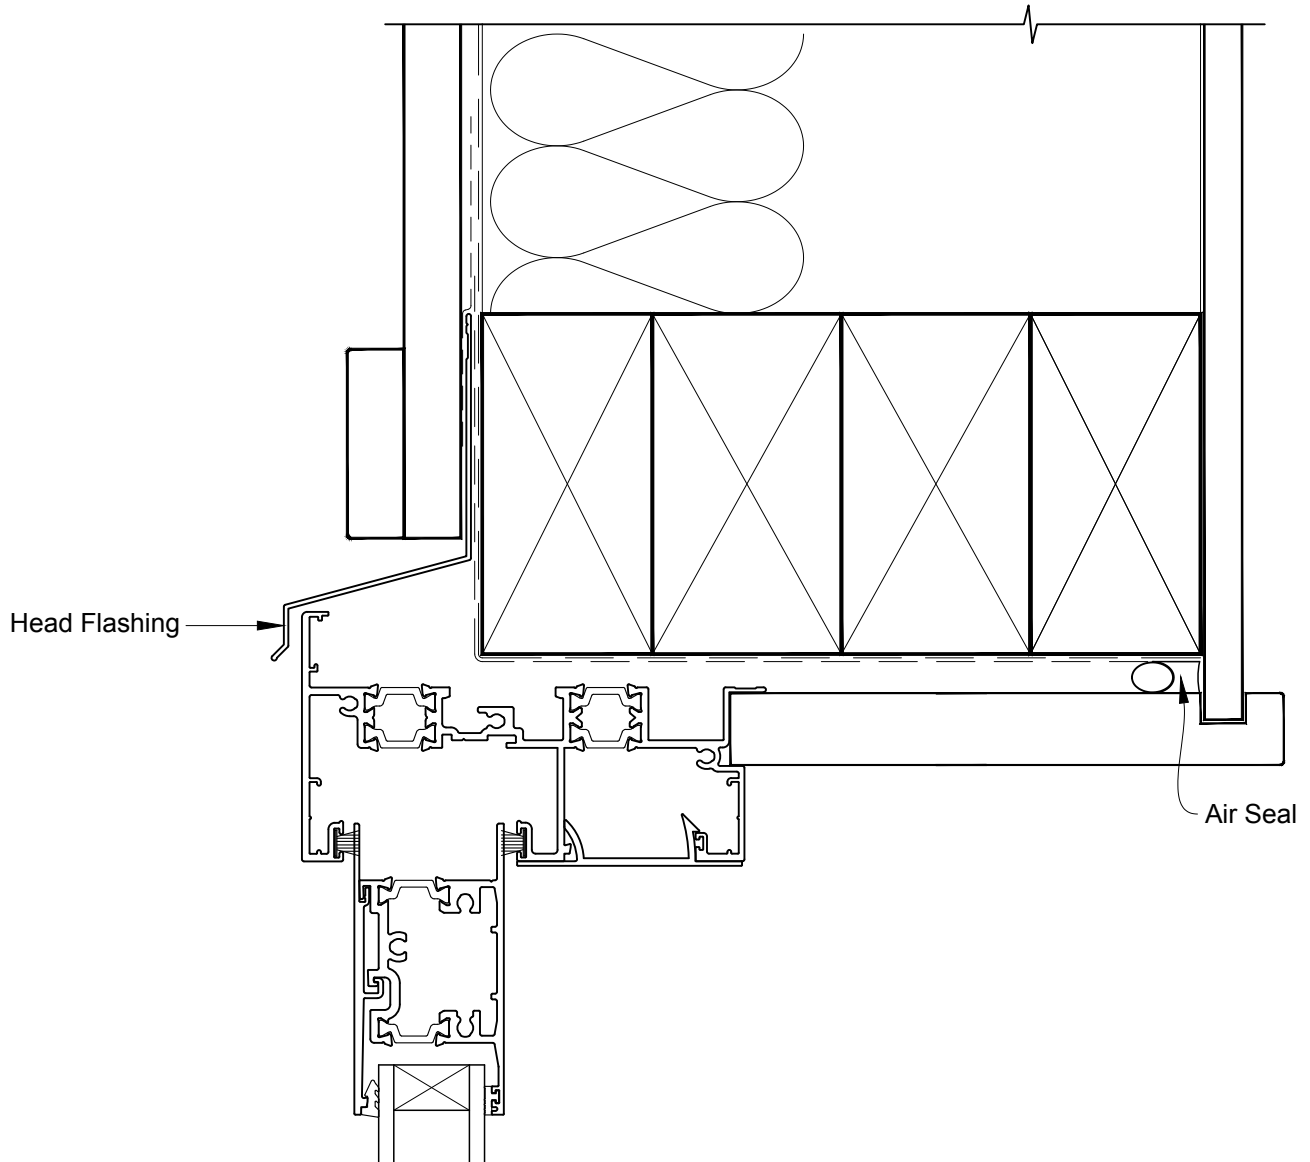

INSTALLATION DETAIL - METRO THERMAL HEART SLIDING DOOR ON BOARD & BATTEN CAVITY CONSTRUCTION

Date: 01.09.16

Scale: 1:2

CAD Ref.: MTSDBB-CH

INSTALLATION DETAIL - METRO THERMAL HEART SLIDING DOOR ON BOARD & BATTEN CAVITY CONSTRUCTION

Date: 01.09.16

Scale: 1:2

CAD Ref.: MTSDBB-CJ

INSTALLATION DETAIL - METRO THERMAL HEART SLIDING DOOR ON BOARD & BATTEN CAVITY CONSTRUCTION

Date: 01.09.16

Scale: 1:2

CAD Ref.: MTSDBB-CS

INSTALLATION DETAIL - METRO THERMAL HEART SLIDING DOOR ON BOARD & BATTEN DIRECT FIXED CLADDING

Date: 01.09.16

Scale: 1:2

CAD Ref.: MTSDBB-DH

INSTALLATION DETAIL - METRO THERMAL HEART SLIDING DOOR ON BOARD & BATTEN DIRECT FIXED CLADDING

Date: 01.09.16

Scale: 1:2

CAD Ref.: MTSDBB-DJ

INSTALLATION DETAIL - METRO THERMAL HEART SLIDING DOOR ON BOARD & BATTEN DIRECT FIXED CLADDING

Date: 01.09.16

Scale: 1:2

CAD Ref.: MTSDBB-DS