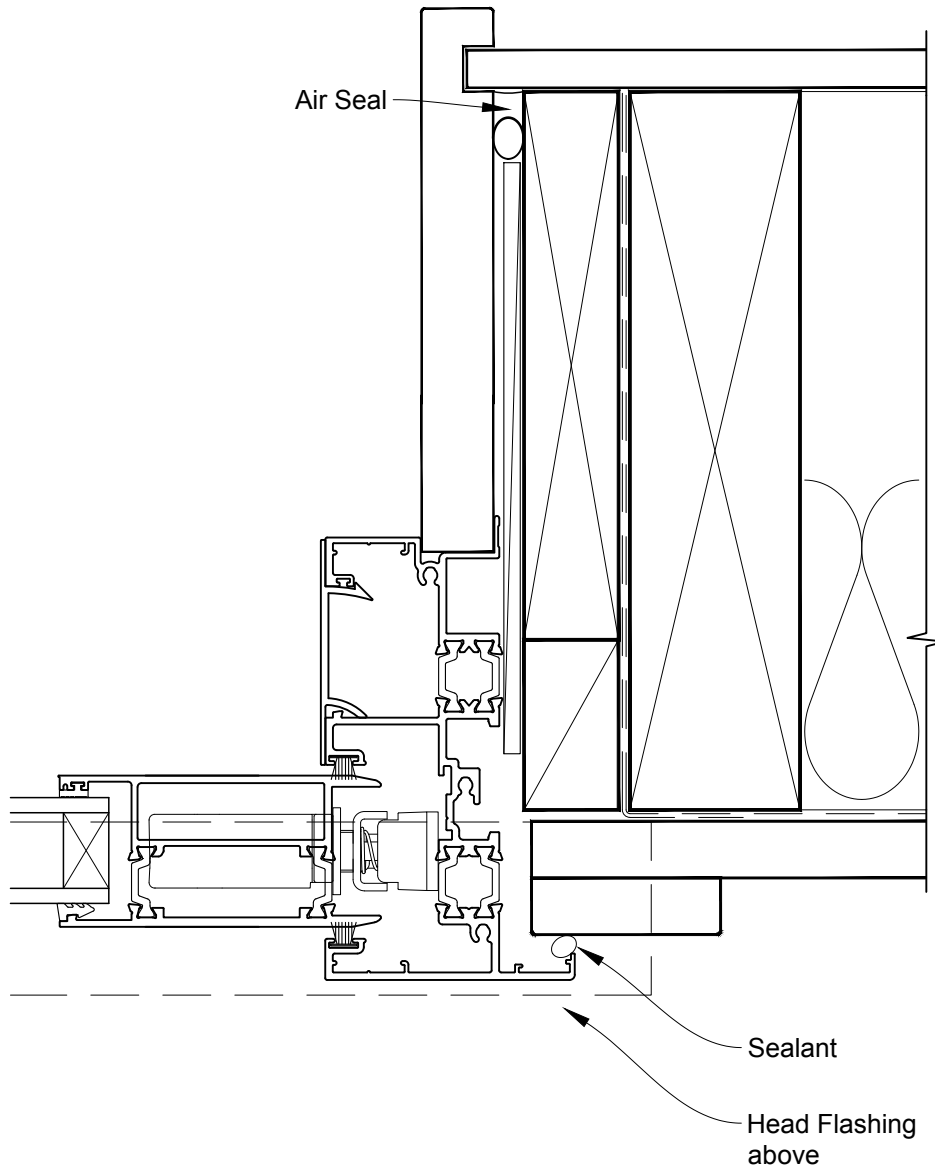

INSTALLATION DETAIL - METRO THERMAL HEART SLIDING DOOR ON BOARD & BATTEN CAVITY CONSTRUCTION

Date: 01.09.16

Scale: 1:2

CAD Ref.: MTSDBB-CH

INSTALLATION DETAIL - METRO THERMAL HEART SLIDING DOOR ON BOARD & BATTEN CAVITY CONSTRUCTION

Date: 01.09.16

Scale: 1:2

CAD Ref.: MTSDBB-DH

INSTALLATION DETAIL - METRO THERMAL HEART SLIDING DOOR ON BOARD & BATTEN DIRECT FIXED CLADDING

Date: 01.09.16

Scale: 1:2

CAD Ref.: MTSDBB-DJ

INSTALLATION DETAIL - METRO THERMAL HEART SLIDING DOOR ON BOARD & BATTEN DIRECT FIXED CLADDING