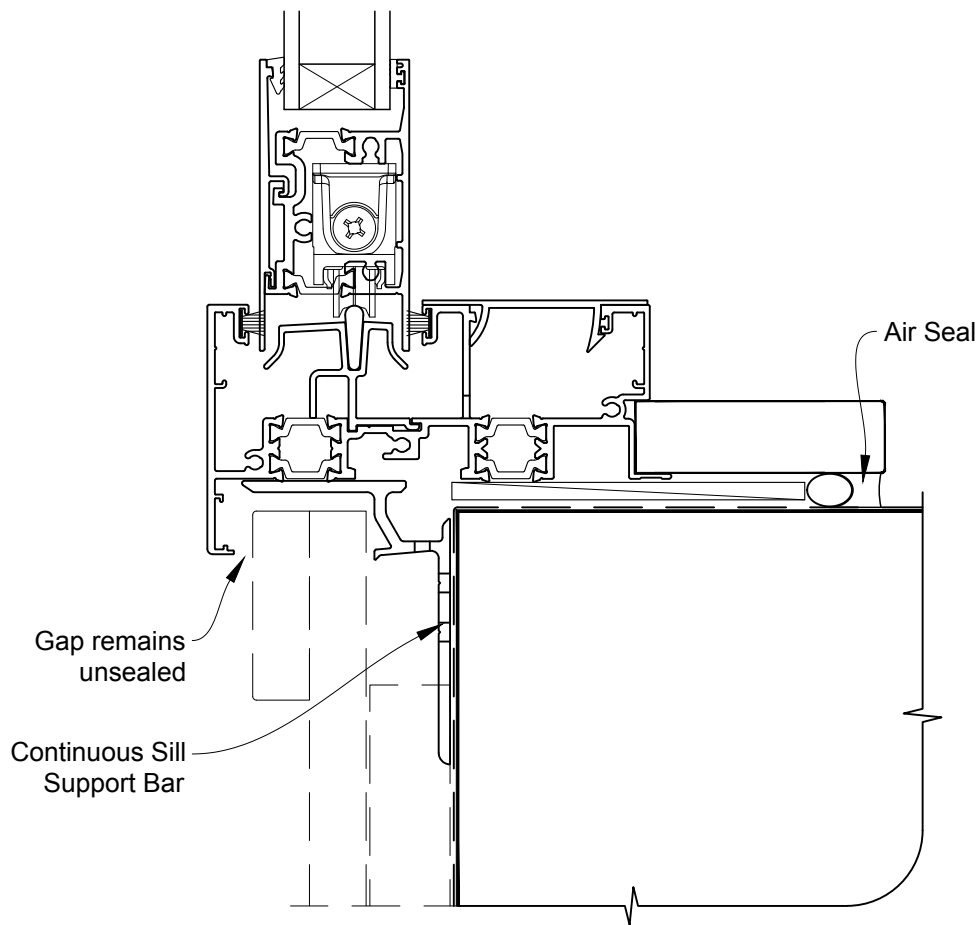

INSTALLATION DETAIL - METRO THERMAL HEART SLIDING DOOR ON BOARD & BATTEN CAVITY CONSTRUCTION

Date: 01.09.16

Scale: 1:2

CAD Ref.: MTSDBB-CH

INSTALLATION DETAIL - METRO THERMAL HEART SLIDING DOOR ON BOARD & BATTEN CAVITY CONSTRUCTION

Date: 01.09.16

Scale: 1:2

CAD Ref.: MTSDBB-CJ

INSTALLATION DETAIL - METRO THERMAL HEART SLIDING DOOR ON BOARD & BATTEN CAVITY CONSTRUCTION

Date: 01.09.16

Scale: 1:2

CAD Ref.: MTSDBB-CS

INSTALLATION DETAIL - METRO THERMAL HEART SLIDING DOOR ON BOARD & BATTEN DIRECT FIXED CLADDING