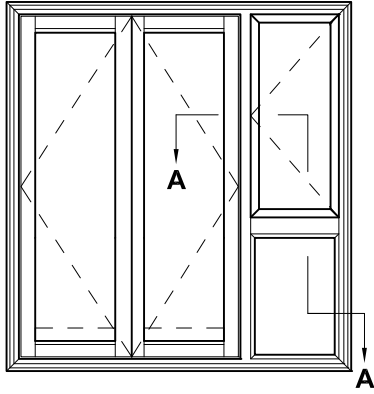

**METRO THERMAL HEART
OPEN OUT & OPEN IN
HINGED DOOR COUPLED SIDELIGHT
CROSS SECTION**

CAD REF. VTHD05-0

DATE
01.08.17

SCALE
1:2

COUPLING BAR OPTION

**SECTION A-A
OPEN IN DOOR**

**SECTION B-B
OPEN OUT DOOR**