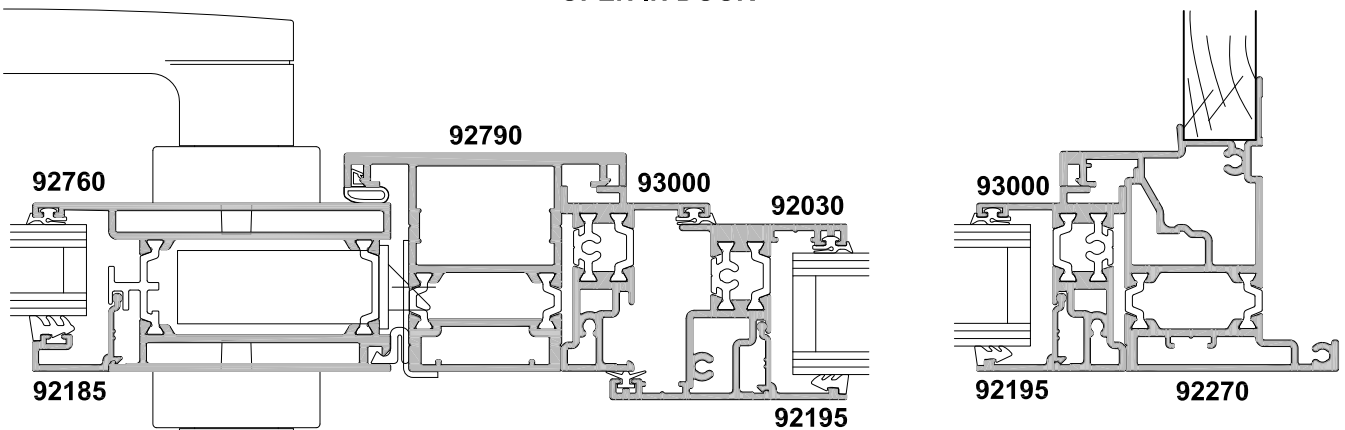

**METRO THERMAL HEART
OPEN OUT & OPEN IN
HINGED DOOR COUPLED SIDELIGHT
CROSS SECTION**

CAD REF. VTHD05-0

DATE
01.08.17

SCALE
1:2

COUPLING BAR OPTION

**SECTION A-A
OPEN IN DOOR**

**SECTION B-B
OPEN OUT DOOR**