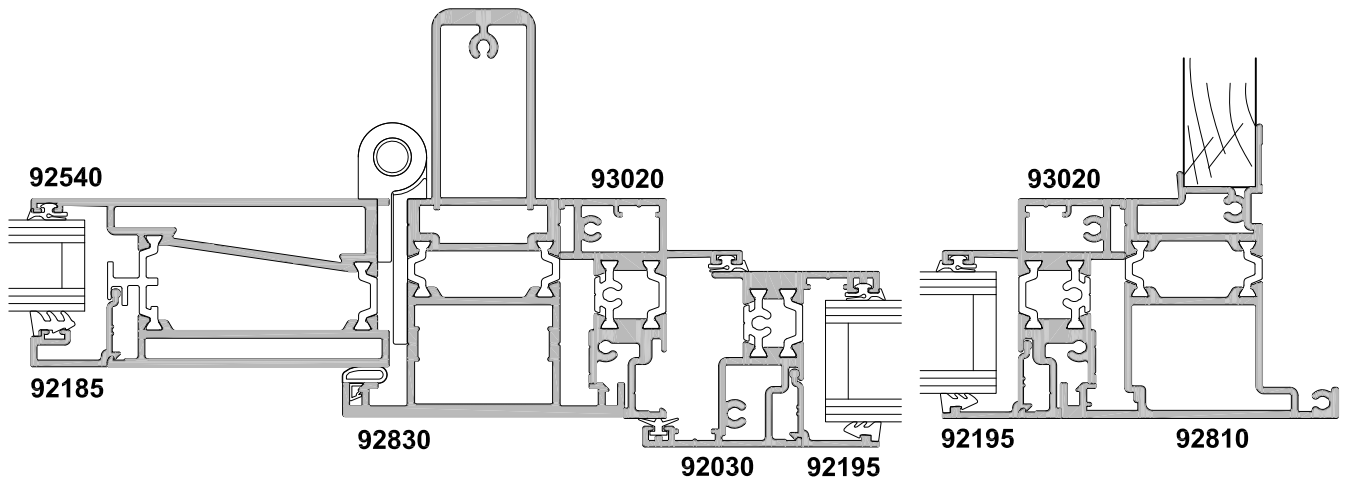

**METRO THERMAL HEART
OPEN OUT & OPEN IN
HINGED DOOR COUPLED SIDELIGHT
CROSS SECTION**

CAD REF. VTHD05-0

DATE
01.08.17

SCALE
1:2

COUPLING BAR OPTION

**SECTION A-A
OPEN IN DOOR**

**SECTION B-B
OPEN OUT DOOR**