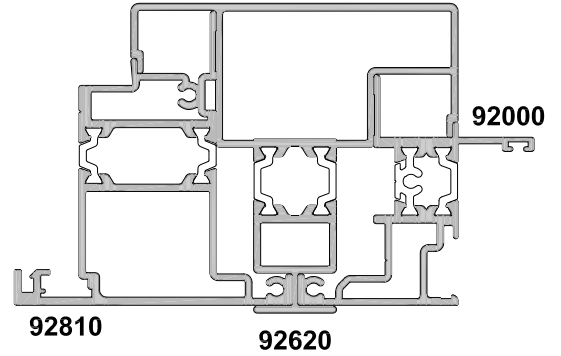

**METRO THERMAL HEART
OPEN OUT & OPEN IN
HINGED DOOR COUPLED SIDELIGHT
CROSS SECTION**

CAD REF. VTHD05-0

DATE
01.08.17

SCALE
1:2

COUPLING BAR OPTION

**SECTION A-A
OPEN IN DOOR**

**SECTION B-B
OPEN OUT DOOR**