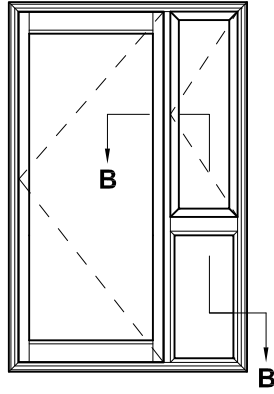

**METRO THERMAL HEART
OPEN OUT & OPEN IN
HINGED DOOR COUPLED SIDELIGHT
CROSS SECTION**

CAD REF. VTHD05-0

DATE
01.08.17

SCALE
1:2

COUPLING BAR OPTION

**SECTION A-A
OPEN IN DOOR**

**SECTION B-B
OPEN OUT DOOR**