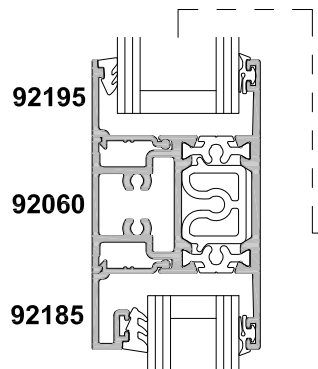

**METRO THERMAL HEART
OPEN OUT & OPEN IN
HINGED DOOR COUPLED OVERLIGHT
CROSS SECTION**

CAD REF. VTHD06-0

DATE
01.08.17

SCALE
1:2

**SECTION A-A
OPEN OUT DOOR
WITH FIXED
OVERLIGHT**

COUPLING BAR OPTION

**SECTION B-B
OPEN IN DOOR WITH
OVERLIGHT SASH**