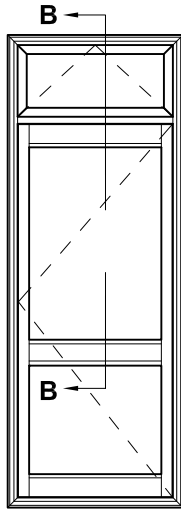

**METRO THERMAL HEART
OPEN OUT & OPEN IN
HINGED DOOR COUPLED OVERLIGHT
CROSS SECTION**

CAD REF. VTHD06-0

DATE
01.08.17

SCALE
1:2

**SECTION A-A
OPEN OUT DOOR
WITH FIXED
OVERLIGHT**

COUPLING BAR OPTION

**SECTION B-B
OPEN IN DOOR WITH
OVERLIGHT SASH**