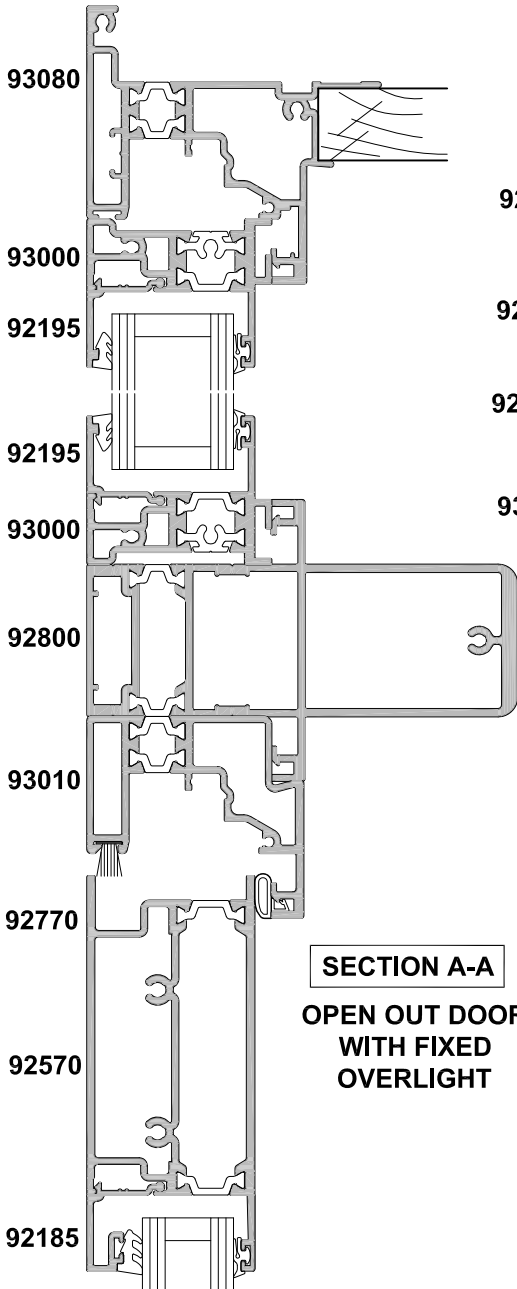

**METRO THERMAL HEART
OPEN OUT & OPEN IN
HINGED DOOR COUPLED OVERLIGHT
CROSS SECTION**

CAD REF. VTHD06-0

DATE
01.08.17

SCALE
1:2

**SECTION A-A
OPEN OUT DOOR
WITH FIXED
OVERLIGHT**

COUPLING BAR OPTION

**SECTION B-B
OPEN IN DOOR WITH
OVERLIGHT SASH**