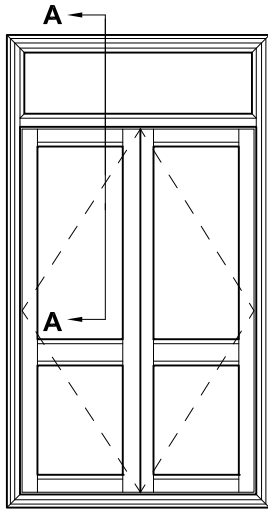

**METRO THERMAL HEART
OPEN OUT & OPEN IN
HINGED DOOR COUPLED OVERLIGHT
CROSS SECTION**

CAD REF. VTHD06-0

DATE
01.08.17

SCALE
1:2

**SECTION A-A
OPEN OUT DOOR
WITH FIXED
OVERLIGHT**

COUPLING BAR OPTION

**SECTION B-B
OPEN IN DOOR WITH
OVERLIGHT SASH**