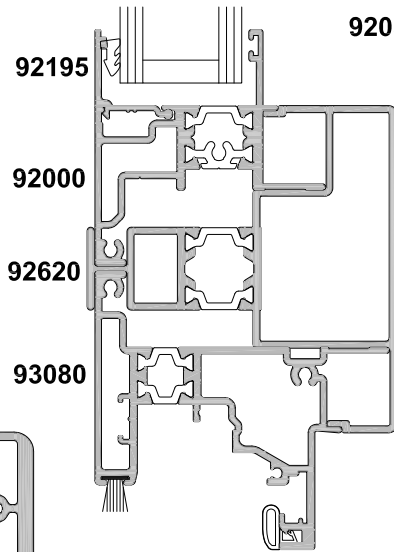

**METRO THERMAL HEART
OPEN OUT & OPEN IN
HINGED DOOR COUPLED OVERLIGHT
CROSS SECTION**

CAD REF. VTHD06-0

DATE
01.08.17

SCALE
1:2

**SECTION A-A
OPEN OUT DOOR
WITH FIXED
OVERLIGHT**

COUPLING BAR OPTION

**SECTION B-B
OPEN IN DOOR WITH
OVERLIGHT SASH**