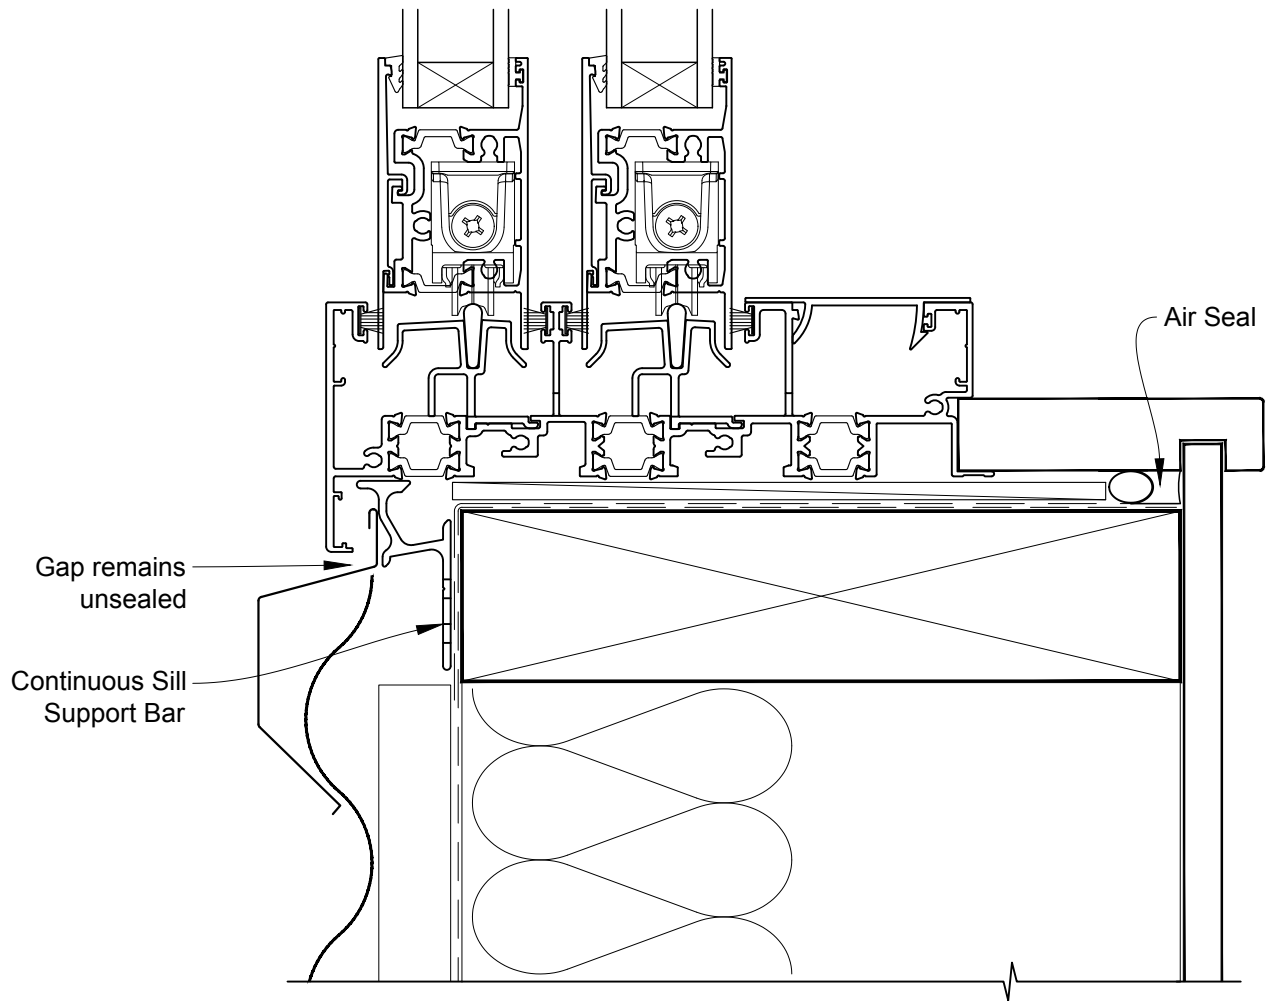

INSTALLATION DETAIL - METRO THERMAL HEART MULTISLIDER WINDOW ON PROFILE METAL CAVITY CONSTRUCTION

Date: 01.09.16

Scale: 1:2

CAD Ref.: MTMWPM-CH

INSTALLATION DETAIL - METRO THERMAL HEART MULTISLIDER WINDOW ON PROFILE METAL CAVITY CONSTRUCTION

Date: 01.09.16

Scale: 1:2

CAD Ref.: MTMWPM-CJ

INSTALLATION DETAIL - METRO THERMAL HEART MULTISLIDER WINDOW ON PROFILE METAL CAVITY CONSTRUCTION

Date: 01.09.16

Scale: 1:2

CAD Ref.: MTMWPM-CS

INSTALLATION DETAIL - METRO THERMAL HEART MULTISLIDER WINDOW ON PROFILE METAL CAVITY CONSTRUCTION

Date: 01.09.16

Scale: 1:2

CAD Ref.: MTMWPM-CS2

INSTALLATION DETAIL - METRO THERMAL HEART MULTISLIDER WINDOW ON PROFILE METAL DIRECT FIXED CLADDING

Date: 01.09.16

Scale: 1:2

CAD Ref.: MTMWPM-DH

INSTALLATION DETAIL - METRO THERMAL HEART MULTISLIDER WINDOW ON PROFILE METAL DIRECT FIXED CLADDING