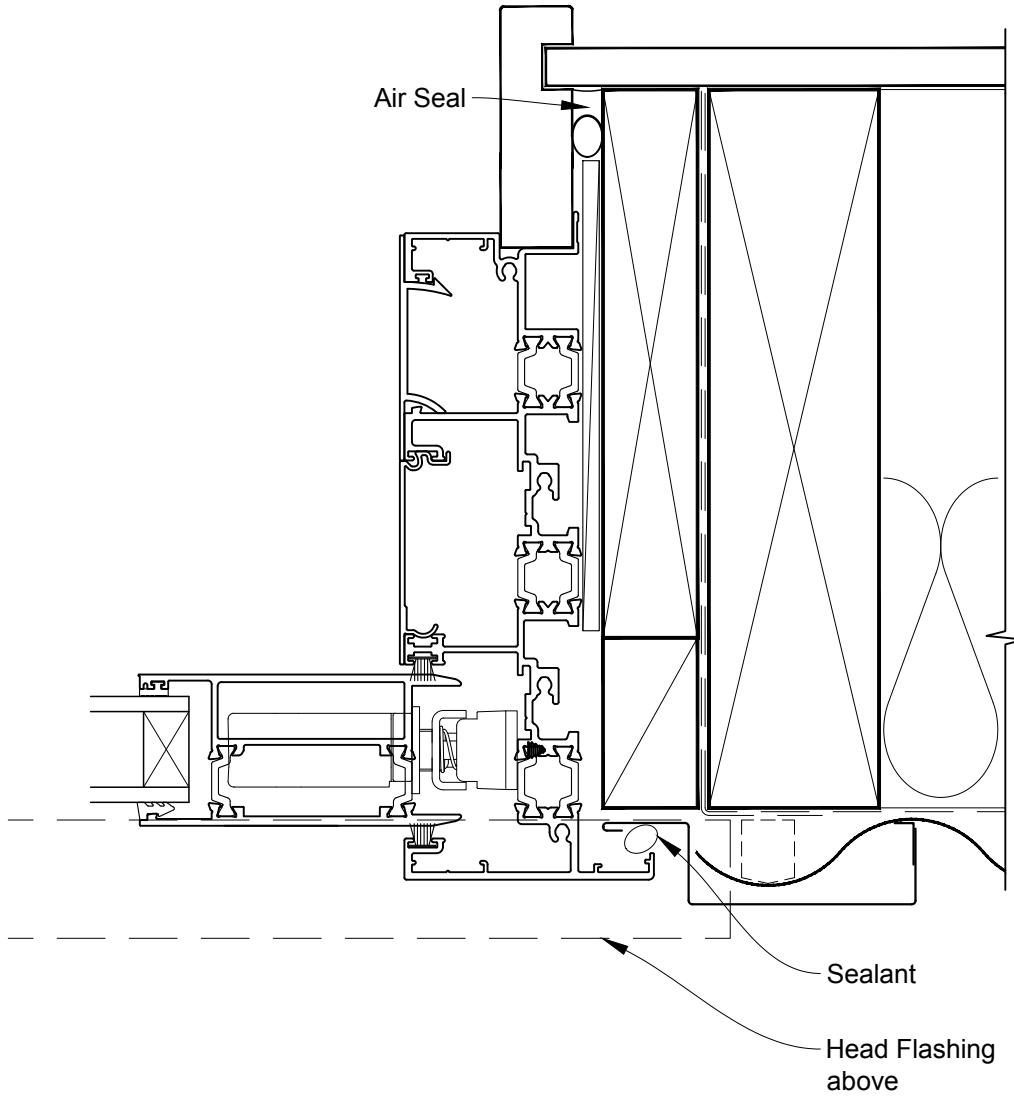

INSTALLATION DETAIL - METRO THERMAL HEART MULTISLIDER WINDOW ON PROFILE METAL CAVITY CONSTRUCTION

Date: 01.09.16

Scale: 1:2

CAD Ref.: MTMWPM-CH

INSTALLATION DETAIL - METRO THERMAL HEART MULTISLIDER WINDOW ON PROFILE METAL CAVITY CONSTRUCTION

Date: 01.09.16

Scale: 1:2

CAD Ref.: MTMWPM-CJ

INSTALLATION DETAIL - METRO THERMAL HEART MULTISLIDER WINDOW ON PROFILE METAL CAVITY CONSTRUCTION

Date: 01.09.16

Scale: 1:2

CAD Ref.: MTMWPM-CS

INSTALLATION DETAIL - METRO THERMAL HEART MULTISLIDER WINDOW ON PROFILE METAL CAVITY CONSTRUCTION

Date: 01.09.16

Scale: 1:2

CAD Ref.: MTMWPM-CS2

INSTALLATION DETAIL - METRO THERMAL HEART MULTISLIDER WINDOW ON PROFILE METAL DIRECT FIXED CLADDING

Date: 01.09.16

Scale: 1:2

CAD Ref.: MTMWPM-DH

INSTALLATION DETAIL - METRO THERMAL HEART MULTISLIDER WINDOW ON PROFILE METAL DIRECT FIXED CLADDING

Date: 01.09.16

Scale: 1:2

CAD Ref.: MTMWPM-DJ

**INSTALLATION DETAIL - METRO THERMAL HEART
MULTISLIDER WINDOW ON PROFILE METAL
DIRECT FIXED CLADDING**

Date: 01.09.16

Scale: 1:2

CAD Ref.: MTMWPM-DS

INSTALLATION DETAIL - METRO THERMAL HEART MULTISLIDER WINDOW ON PROFILE METAL DIRECT FIXED CLADDING