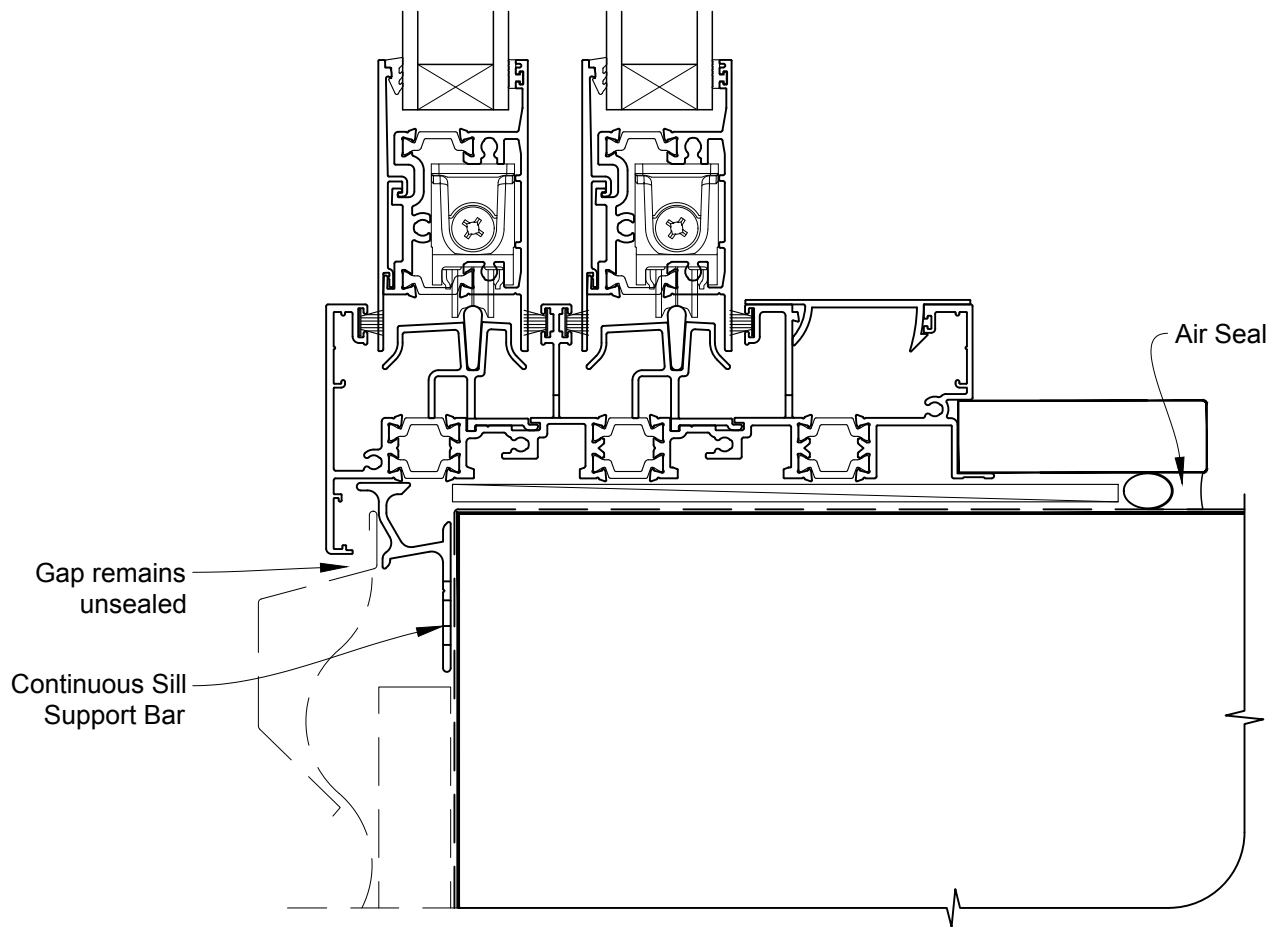

INSTALLATION DETAIL - METRO THERMAL HEART MULTISLIDER WINDOW ON PROFILE METAL CAVITY CONSTRUCTION

Date: 01.09.16

Scale: 1:2

CAD Ref.: MTMWPM-CH

INSTALLATION DETAIL - METRO THERMAL HEART MULTISLIDER WINDOW ON PROFILE METAL CAVITY CONSTRUCTION

Date: 01.09.16

Scale: 1:2

CAD Ref.: MTMWPM-CJ

INSTALLATION DETAIL - METRO THERMAL HEART MULTISLIDER WINDOW ON PROFILE METAL CAVITY CONSTRUCTION

Date: 01.09.16

Scale: 1:2

CAD Ref.: MTMWPM-CS

INSTALLATION DETAIL - METRO THERMAL HEART MULTISLIDER WINDOW ON PROFILE METAL CAVITY CONSTRUCTION

Date: 01.09.16

Scale: 1:2

CAD Ref.: MTMWPM-CS2

INSTALLATION DETAIL - METRO THERMAL HEART MULTISLIDER WINDOW ON PROFILE METAL DIRECT FIXED CLADDING

Date: 01.09.16

Scale: 1:2

CAD Ref.: MTMWPM-DH

INSTALLATION DETAIL - METRO THERMAL HEART MULTISLIDER WINDOW ON PROFILE METAL DIRECT FIXED CLADDING