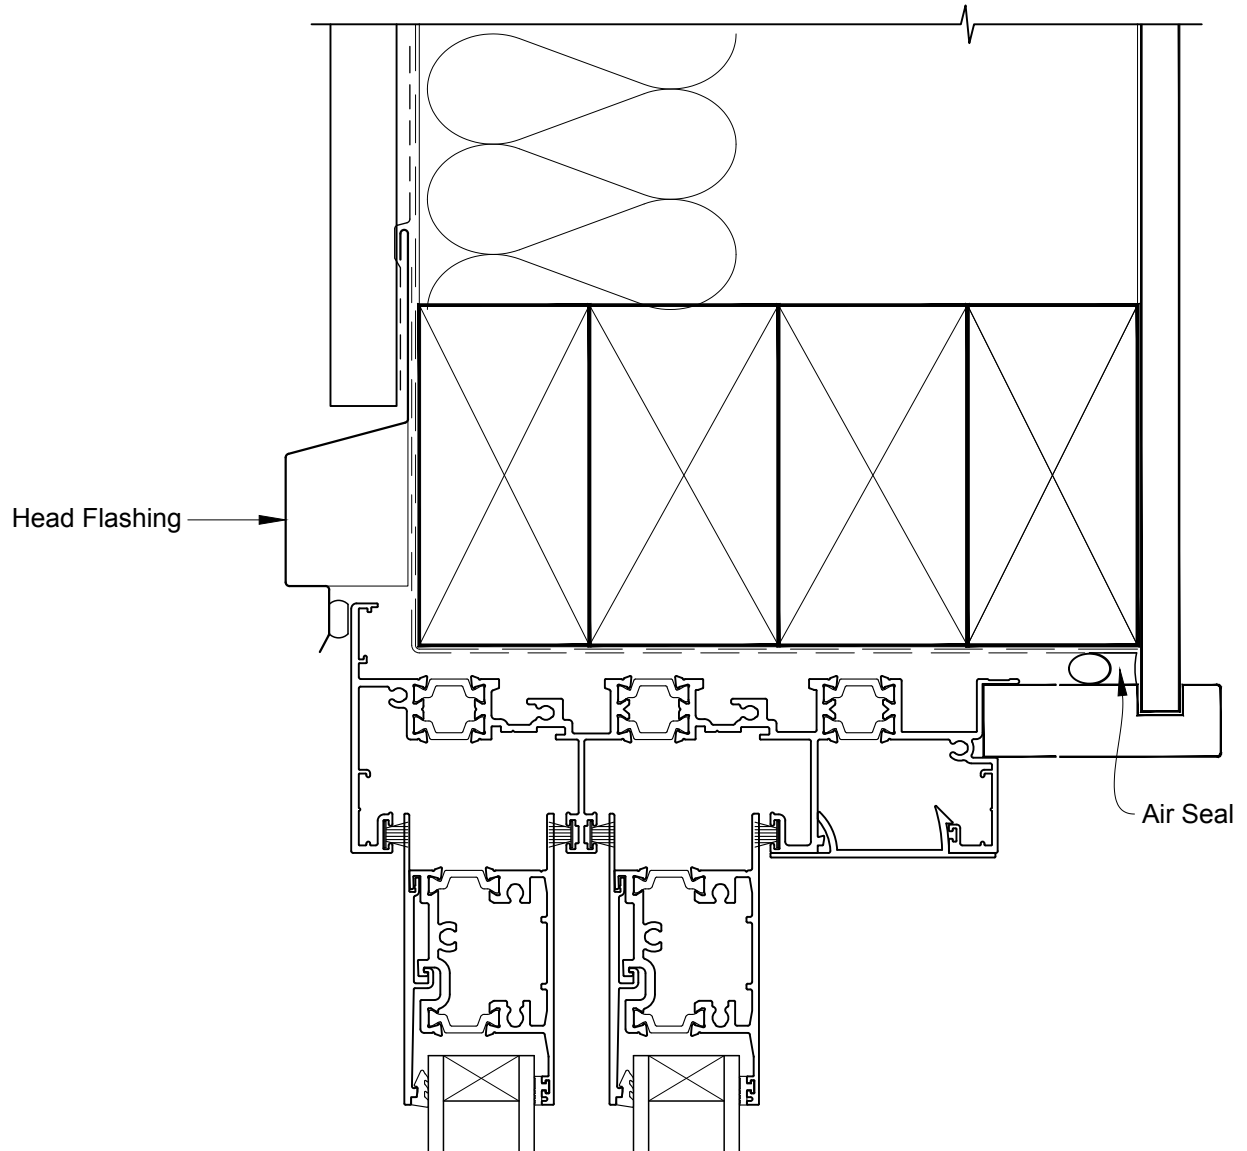

INSTALLATION DETAIL - METRO THERMAL HEART MULTISLIDER WINDOW ON PROFILE METAL CAVITY CONSTRUCTION

Date: 01.09.16

Scale: 1:2

CAD Ref.: MTMWPM-CH

INSTALLATION DETAIL - METRO THERMAL HEART MULTISLIDER WINDOW ON PROFILE METAL CAVITY CONSTRUCTION

Date: 01.09.16

Scale: 1:2

CAD Ref.: MTMWPM-CJ

INSTALLATION DETAIL - METRO THERMAL HEART MULTISLIDER WINDOW ON PROFILE METAL CAVITY CONSTRUCTION

Date: 01.09.16

Scale: 1:2

CAD Ref.: MTMWPM-CS

INSTALLATION DETAIL - METRO THERMAL HEART MULTISLIDER WINDOW ON PROFILE METAL CAVITY CONSTRUCTION

Date: 01.09.16

Scale: 1:2

CAD Ref.: MTMWPM-CS2

INSTALLATION DETAIL - METRO THERMAL HEART MULTISLIDER WINDOW ON PROFILE METAL DIRECT FIXED CLADDING

Date: 01.09.16

Scale: 1:2

CAD Ref.: MTMWPM-DH

INSTALLATION DETAIL - METRO THERMAL HEART MULTISLIDER WINDOW ON PROFILE METAL DIRECT FIXED CLADDING

Date: 01.09.16

Scale: 1:2

CAD Ref.: MTMWPM-DJ

**INSTALLATION DETAIL - METRO THERMAL HEART
MULTISLIDER WINDOW ON PROFILE METAL
DIRECT FIXED CLADDING**

Date: 01.09.16

Scale: 1:2

CAD Ref.: MTMWPM-DS

INSTALLATION DETAIL - METRO THERMAL HEART MULTISLIDER WINDOW ON PROFILE METAL DIRECT FIXED CLADDING