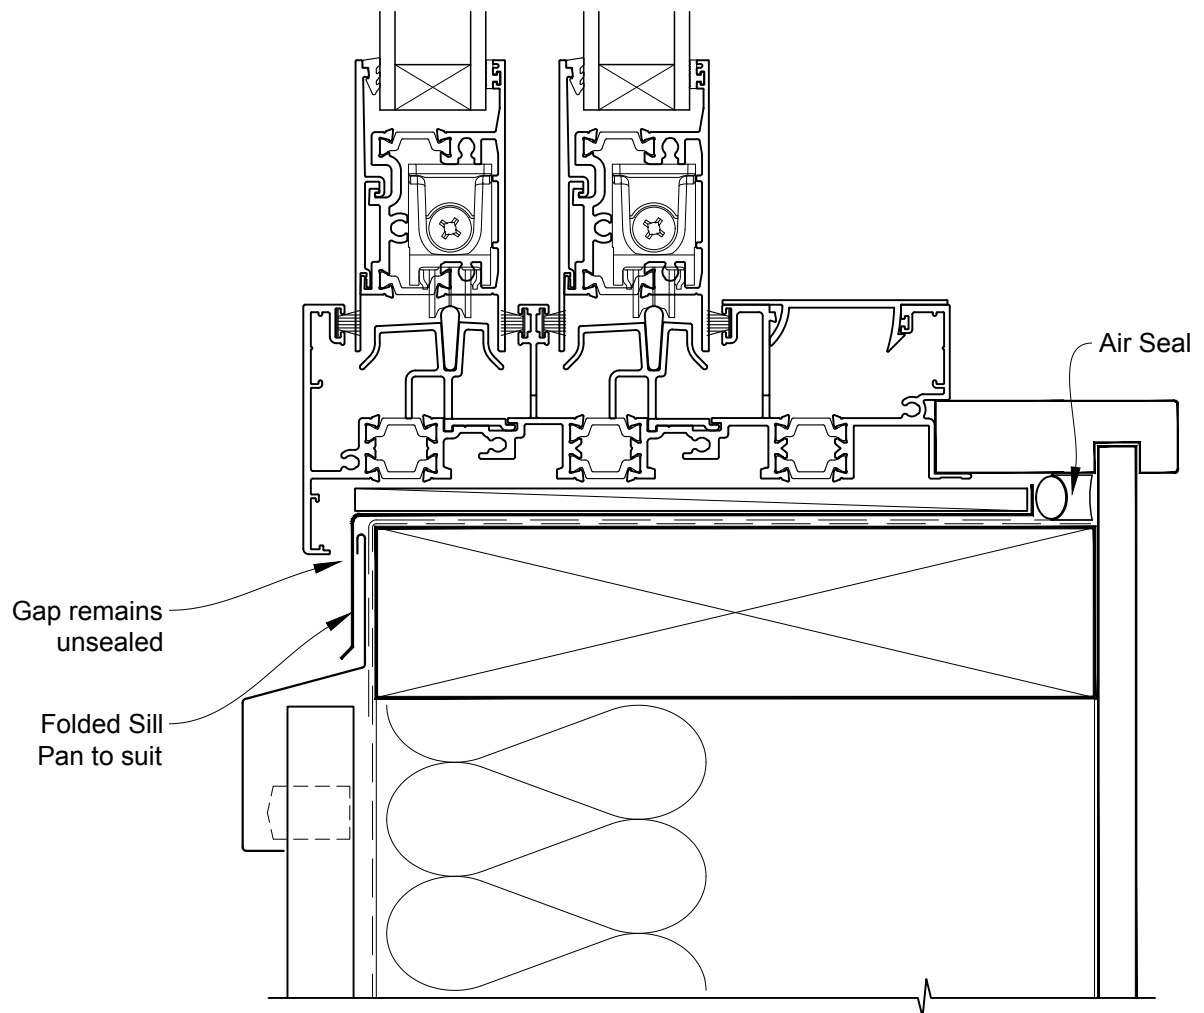

INSTALLATION DETAIL - METRO THERMAL HEART MULTISLIDER WINDOW ON PROFILE METAL CAVITY CONSTRUCTION

Date: 01.09.16

Scale: 1:2

CAD Ref.: MTMWPM-CH

INSTALLATION DETAIL - METRO THERMAL HEART MULTISLIDER WINDOW ON PROFILE METAL CAVITY CONSTRUCTION

Date: 01.09.16

Scale: 1:2

CAD Ref.: MTMWPM-DJ

**INSTALLATION DETAIL - METRO THERMAL HEART
MULTISLIDER WINDOW ON PROFILE METAL
DIRECT FIXED CLADDING**

Date: 01.09.16

Scale: 1:2

CAD Ref.: MTMWPM-DS

INSTALLATION DETAIL - METRO THERMAL HEART MULTISLIDER WINDOW ON PROFILE METAL DIRECT FIXED CLADDING

Date: 01.09.16

Scale: 1:2

CAD Ref.: MTMWPM-DS2