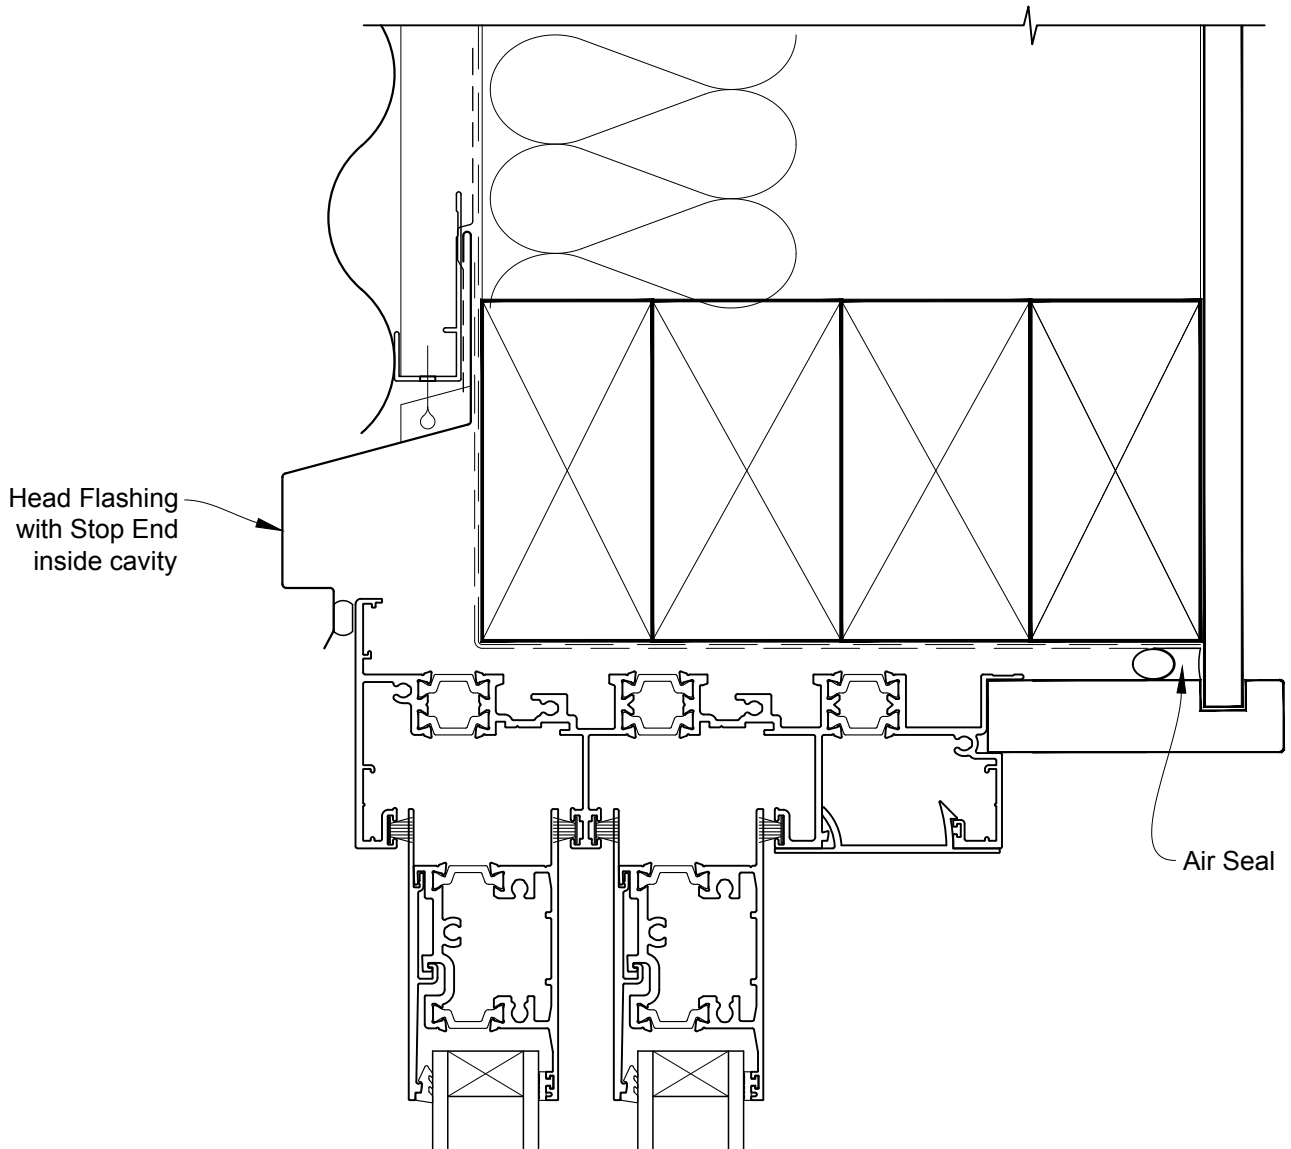

INSTALLATION DETAIL - METRO THERMAL HEART MULTISLIDER WINDOW ON PROFILE METAL CAVITY CONSTRUCTION

Date: 01.09.16

Scale: 1:2

CAD Ref.: MTMWPM-CH

INSTALLATION DETAIL - METRO THERMAL HEART MULTISLIDER WINDOW ON PROFILE METAL CAVITY CONSTRUCTION

Date: 01.09.16

Scale: 1:2

CAD Ref.: MTMWPM-CJ

INSTALLATION DETAIL - METRO THERMAL HEART MULTISLIDER WINDOW ON PROFILE METAL CAVITY CONSTRUCTION

Date: 01.09.16

Scale: 1:2

CAD Ref.: MTMWPM-CS

INSTALLATION DETAIL - METRO THERMAL HEART MULTISLIDER WINDOW ON PROFILE METAL CAVITY CONSTRUCTION

Date: 01.09.16

Scale: 1:2

CAD Ref.: MTMWPM-CS2

INSTALLATION DETAIL - METRO THERMAL HEART MULTISLIDER WINDOW ON PROFILE METAL DIRECT FIXED CLADDING

Date: 01.09.16

Scale: 1:2

CAD Ref.: MTMWPM-DH

INSTALLATION DETAIL - METRO THERMAL HEART MULTISLIDER WINDOW ON PROFILE METAL DIRECT FIXED CLADDING