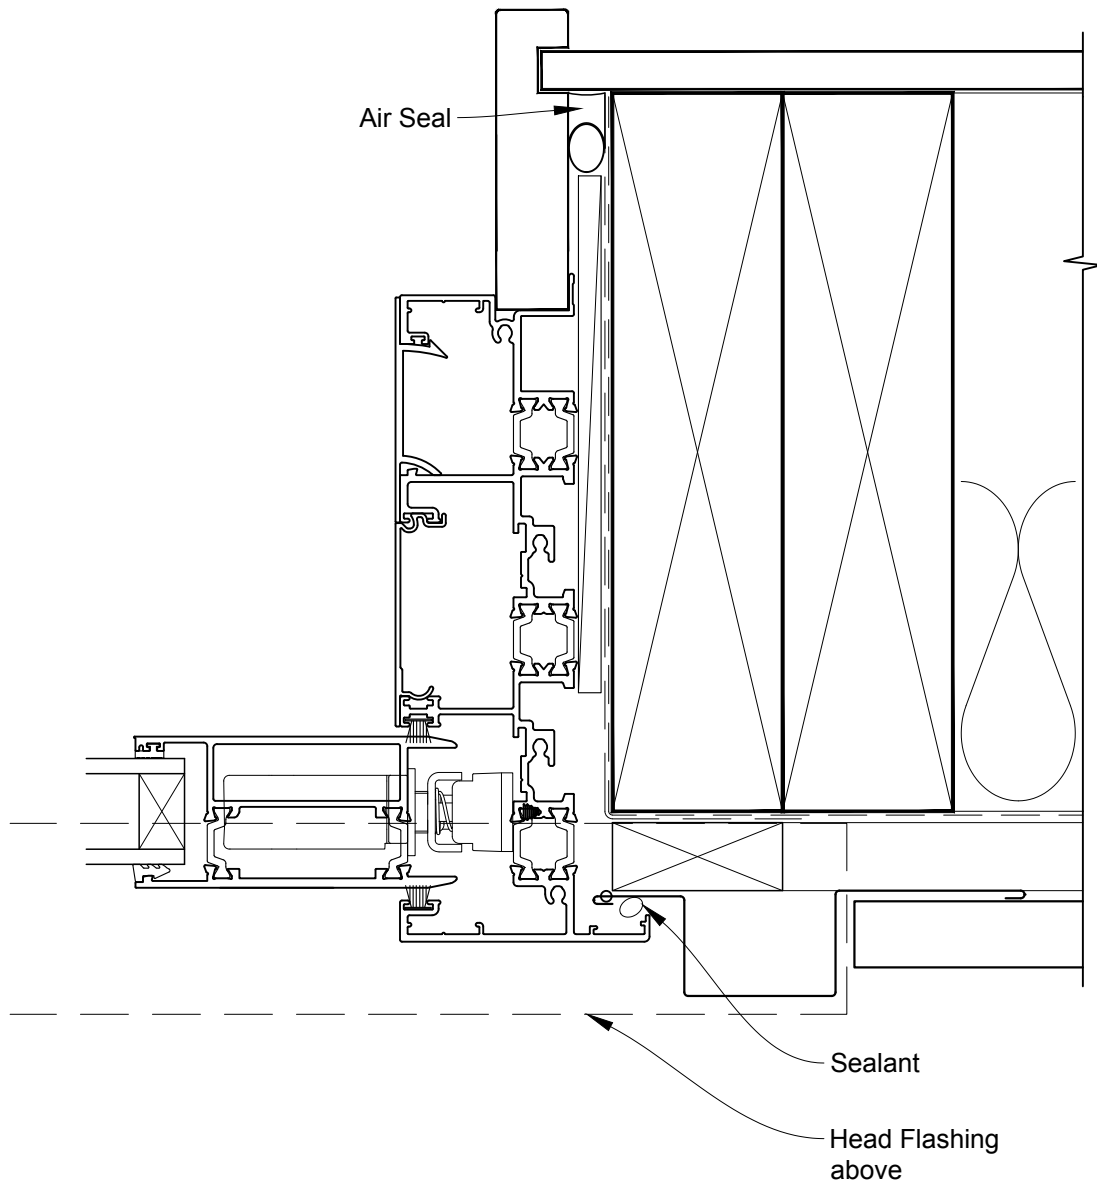

INSTALLATION DETAIL - METRO THERMAL HEART MULTISLIDER WINDOW ON PROFILE METAL CAVITY CONSTRUCTION

Date: 01.09.16

Scale: 1:2

CAD Ref.: MTMWPM-CH

INSTALLATION DETAIL - METRO THERMAL HEART MULTISLIDER WINDOW ON PROFILE METAL CAVITY CONSTRUCTION

Date: 01.09.16

Scale: 1:2

CAD Ref.: MTMWPM-CJ

INSTALLATION DETAIL - METRO THERMAL HEART MULTISLIDER WINDOW ON PROFILE METAL CAVITY CONSTRUCTION

Date: 01.09.16

Scale: 1:2

CAD Ref.: MTMWPM-CS

INSTALLATION DETAIL - METRO THERMAL HEART MULTISLIDER WINDOW ON PROFILE METAL CAVITY CONSTRUCTION

Date: 01.09.16

Scale: 1:2

CAD Ref.: MTMWPM-CS2

INSTALLATION DETAIL - METRO THERMAL HEART MULTISLIDER WINDOW ON PROFILE METAL DIRECT FIXED CLADDING

Date: 01.09.16

Scale: 1:2

CAD Ref.: MTMWPM-DH

INSTALLATION DETAIL - METRO THERMAL HEART MULTISLIDER WINDOW ON PROFILE METAL DIRECT FIXED CLADDING