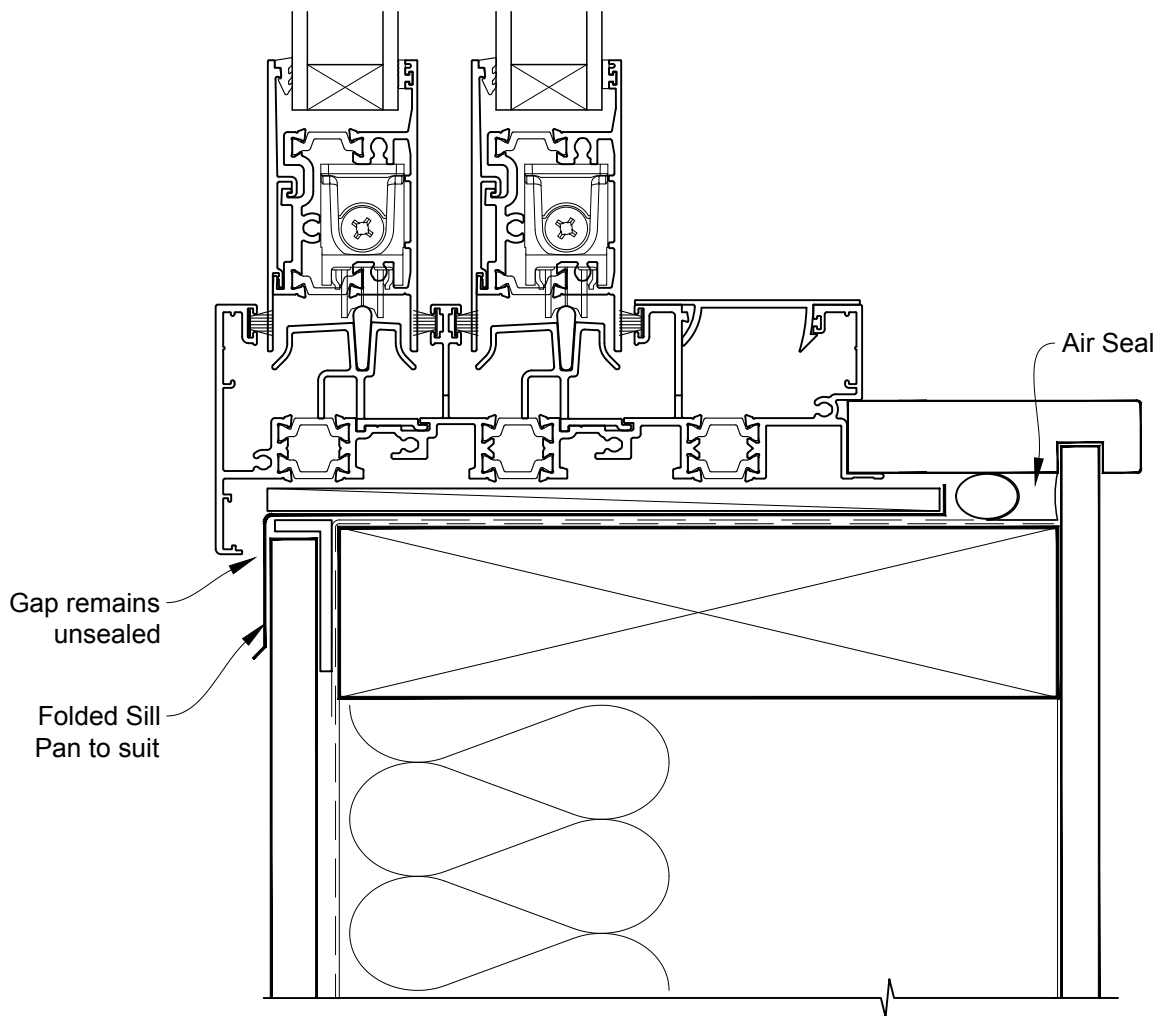

INSTALLATION DETAIL - METRO THERMAL HEART MULTISLIDER WINDOW ON FLAT SHEET CAVITY CONSTRUCTION

Date: 01.09.16

Scale: 1:2

CAD Ref.: MTMWFS-CH

INSTALLATION DETAIL - METRO THERMAL HEART MULTISLIDER WINDOW ON FLAT SHEET CAVITY CONSTRUCTION

Date: 01.09.16

Scale: 1:2

CAD Ref.: MTMWFS-DJ

**INSTALLATION DETAIL - METRO THERMAL HEART
MULTISLIDER WINDOW ON FLAT SHEET
DIRECT FIXED CLADDING**

Date: 01.09.16

Scale: 1:2

CAD Ref.: MTMWFS-DS

**INSTALLATION DETAIL - METRO THERMAL HEART
MULTISLIDER WINDOW ON FLAT SHEET
DIRECT FIXED CLADDING**

Date: 01.09.16

Scale: 1:2

CAD Ref.: MTMWFS-DS2