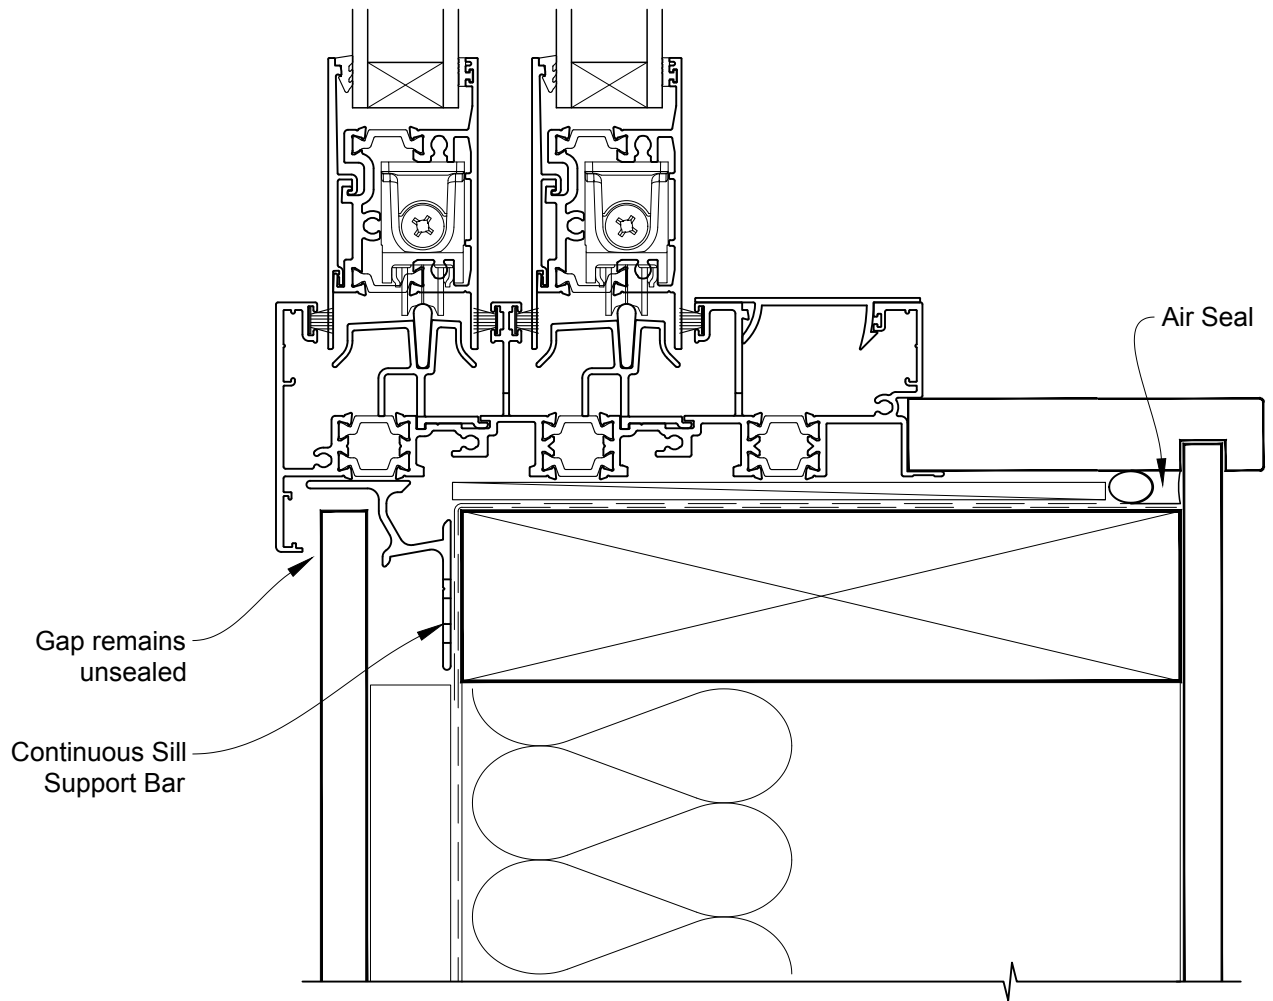

INSTALLATION DETAIL - METRO THERMAL HEART MULTISLIDER WINDOW ON FLAT SHEET CAVITY CONSTRUCTION

Date: 01.09.16

Scale: 1:2

CAD Ref.: MTMWFS-CH

INSTALLATION DETAIL - METRO THERMAL HEART MULTISLIDER WINDOW ON FLAT SHEET CAVITY CONSTRUCTION

Date: 01.09.16

Scale: 1:2

CAD Ref.: MTMWFS-CJ

INSTALLATION DETAIL - METRO THERMAL HEART MULTISLIDER WINDOW ON FLAT SHEET CAVITY CONSTRUCTION

Date: 01.09.16

Scale: 1:2

CAD Ref.: MTMWFS-CS

INSTALLATION DETAIL - METRO THERMAL HEART MULTISLIDER WINDOW ON FLAT SHEET CAVITY CONSTRUCTION