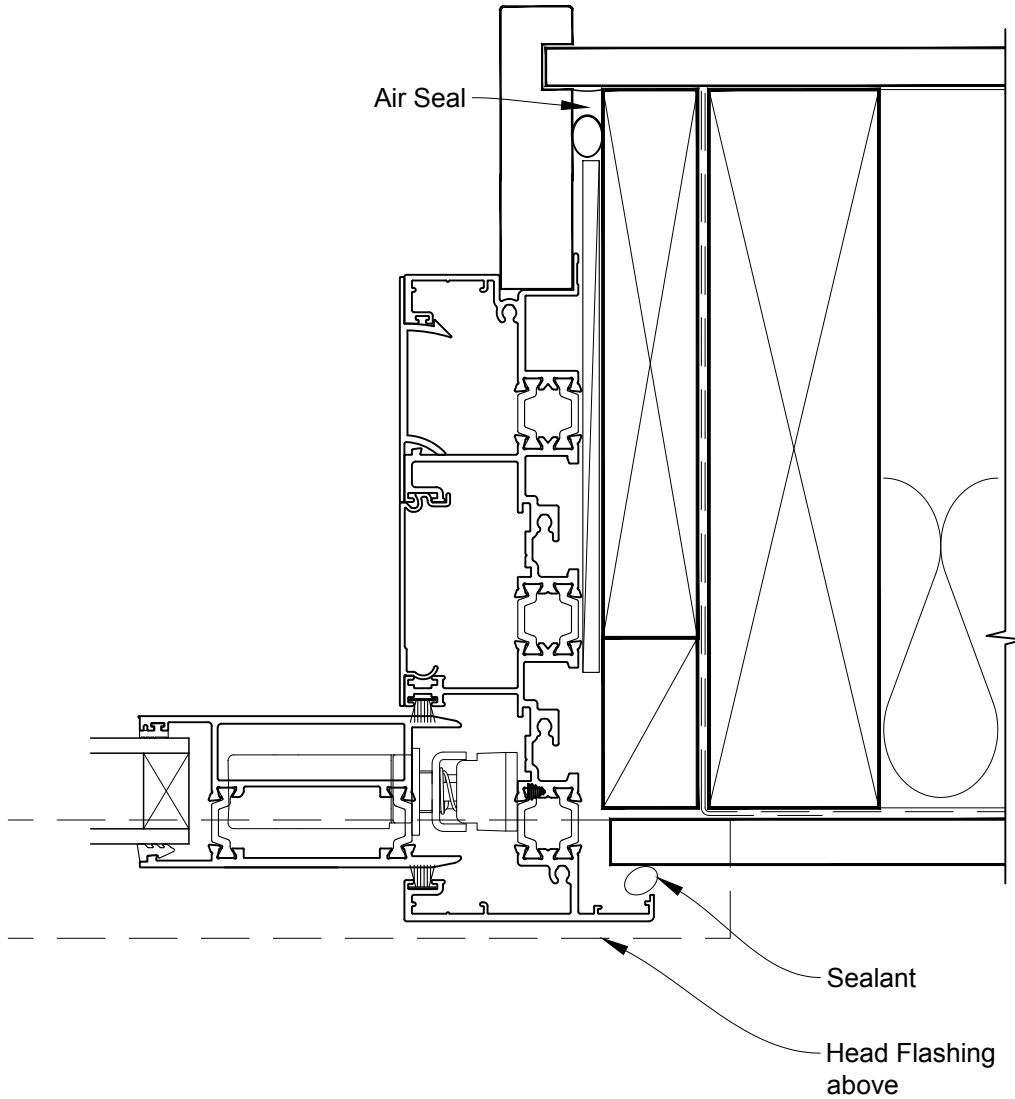

INSTALLATION DETAIL - METRO THERMAL HEART MULTISLIDER WINDOW ON FLAT SHEET CAVITY CONSTRUCTION

Date: 01.09.16

Scale: 1:2

CAD Ref.: MTMWFS-CH

INSTALLATION DETAIL - METRO THERMAL HEART MULTISLIDER WINDOW ON FLAT SHEET CAVITY CONSTRUCTION

Date: 01.09.16

Scale: 1:2

CAD Ref.: MTMWFS-CJ

INSTALLATION DETAIL - METRO THERMAL HEART MULTISLIDER WINDOW ON FLAT SHEET CAVITY CONSTRUCTION

Date: 01.09.16

Scale: 1:2

CAD Ref.: MTMWFS-CS

INSTALLATION DETAIL - METRO THERMAL HEART MULTISLIDER WINDOW ON FLAT SHEET CAVITY CONSTRUCTION

Date: 01.09.16

Scale: 1:2

CAD Ref.: MTMWFS-CS2

INSTALLATION DETAIL - METRO THERMAL HEART MULTISLIDER WINDOW ON FLAT SHEET DIRECT FIXED CLADDING

Date: 01.09.16

Scale: 1:2

CAD Ref.: MTMWFS-DH

INSTALLATION DETAIL - METRO THERMAL HEART MULTISLIDER WINDOW ON FLAT SHEET DIRECT FIXED CLADDING

Date: 01.09.16

Scale: 1:2

CAD Ref.: MTMWFS-DJ

**INSTALLATION DETAIL - METRO THERMAL HEART
MULTISLIDER WINDOW ON FLAT SHEET
DIRECT FIXED CLADDING**

Date: 01.09.16

Scale: 1:2

CAD Ref.: MTMWFS-DS

**INSTALLATION DETAIL - METRO THERMAL HEART
MULTISLIDER WINDOW ON FLAT SHEET
DIRECT FIXED CLADDING**