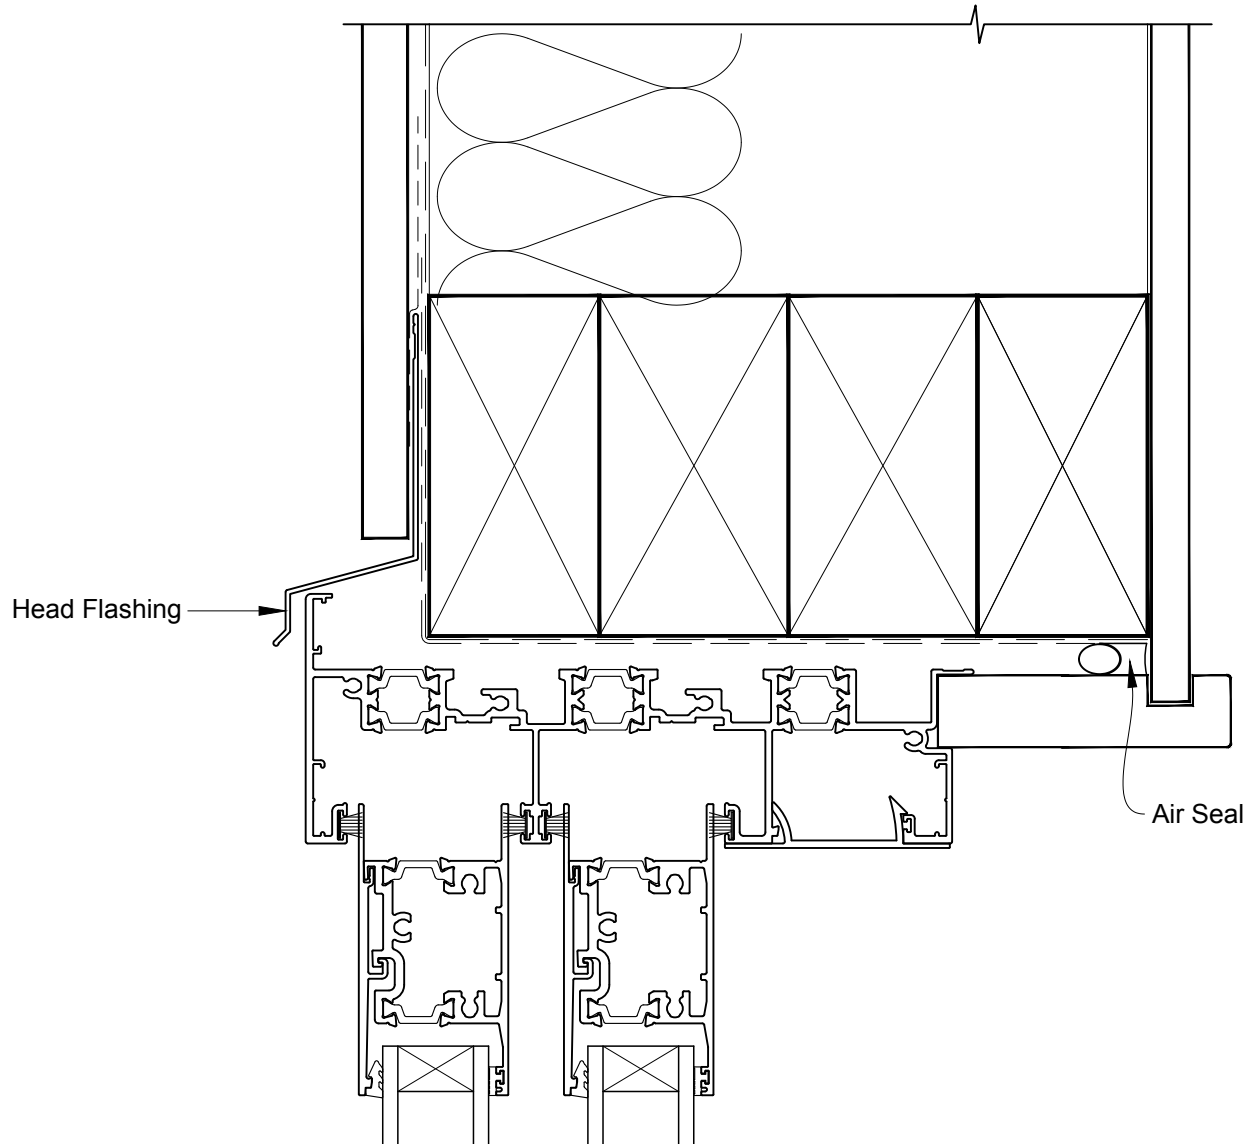

INSTALLATION DETAIL - METRO THERMAL HEART MULTISLIDER WINDOW ON FLAT SHEET CAVITY CONSTRUCTION

Date: 01.09.16

Scale: 1:2

CAD Ref.: MTMWFS-CH

INSTALLATION DETAIL - METRO THERMAL HEART MULTISLIDER WINDOW ON FLAT SHEET CAVITY CONSTRUCTION

Date: 01.09.16

Scale: 1:2

CAD Ref.: MTMWFS-CJ

INSTALLATION DETAIL - METRO THERMAL HEART MULTISLIDER WINDOW ON FLAT SHEET CAVITY CONSTRUCTION

Date: 01.09.16

Scale: 1:2

CAD Ref.: MTMWFS-CS

INSTALLATION DETAIL - METRO THERMAL HEART MULTISLIDER WINDOW ON FLAT SHEET CAVITY CONSTRUCTION

Date: 01.09.16

Scale: 1:2

CAD Ref.: MTMWFS-CS2

INSTALLATION DETAIL - METRO THERMAL HEART MULTISLIDER WINDOW ON FLAT SHEET DIRECT FIXED CLADDING

Date: 01.09.16

Scale: 1:2

CAD Ref.: MTMWFS-DH

INSTALLATION DETAIL - METRO THERMAL HEART MULTISLIDER WINDOW ON FLAT SHEET DIRECT FIXED CLADDING