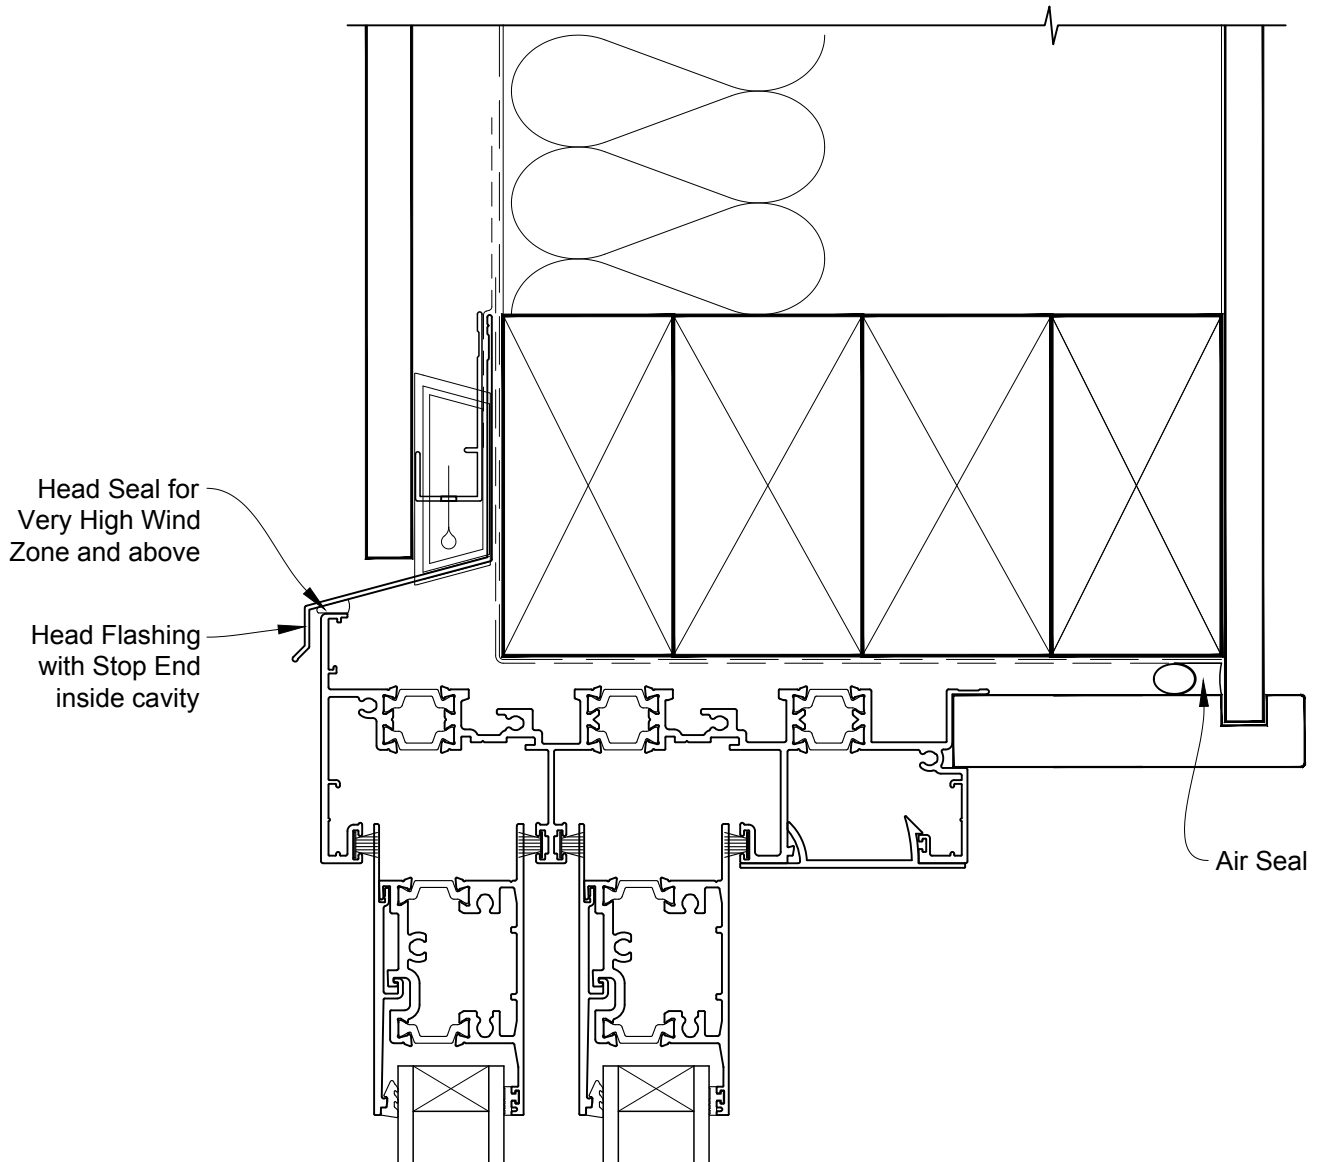

INSTALLATION DETAIL - METRO THERMAL HEART MULTISLIDER WINDOW ON FLAT SHEET CAVITY CONSTRUCTION

Date: 01.09.16

Scale: 1:2

CAD Ref.: MTMWFS-CH

INSTALLATION DETAIL - METRO THERMAL HEART MULTISLIDER WINDOW ON FLAT SHEET CAVITY CONSTRUCTION

Date: 01.09.16

Scale: 1:2

CAD Ref.: MTMWFS-CJ

INSTALLATION DETAIL - METRO THERMAL HEART MULTISLIDER WINDOW ON FLAT SHEET CAVITY CONSTRUCTION

Date: 01.09.16

Scale: 1:2

CAD Ref.: MTMWFS-CS

INSTALLATION DETAIL - METRO THERMAL HEART MULTISLIDER WINDOW ON FLAT SHEET CAVITY CONSTRUCTION