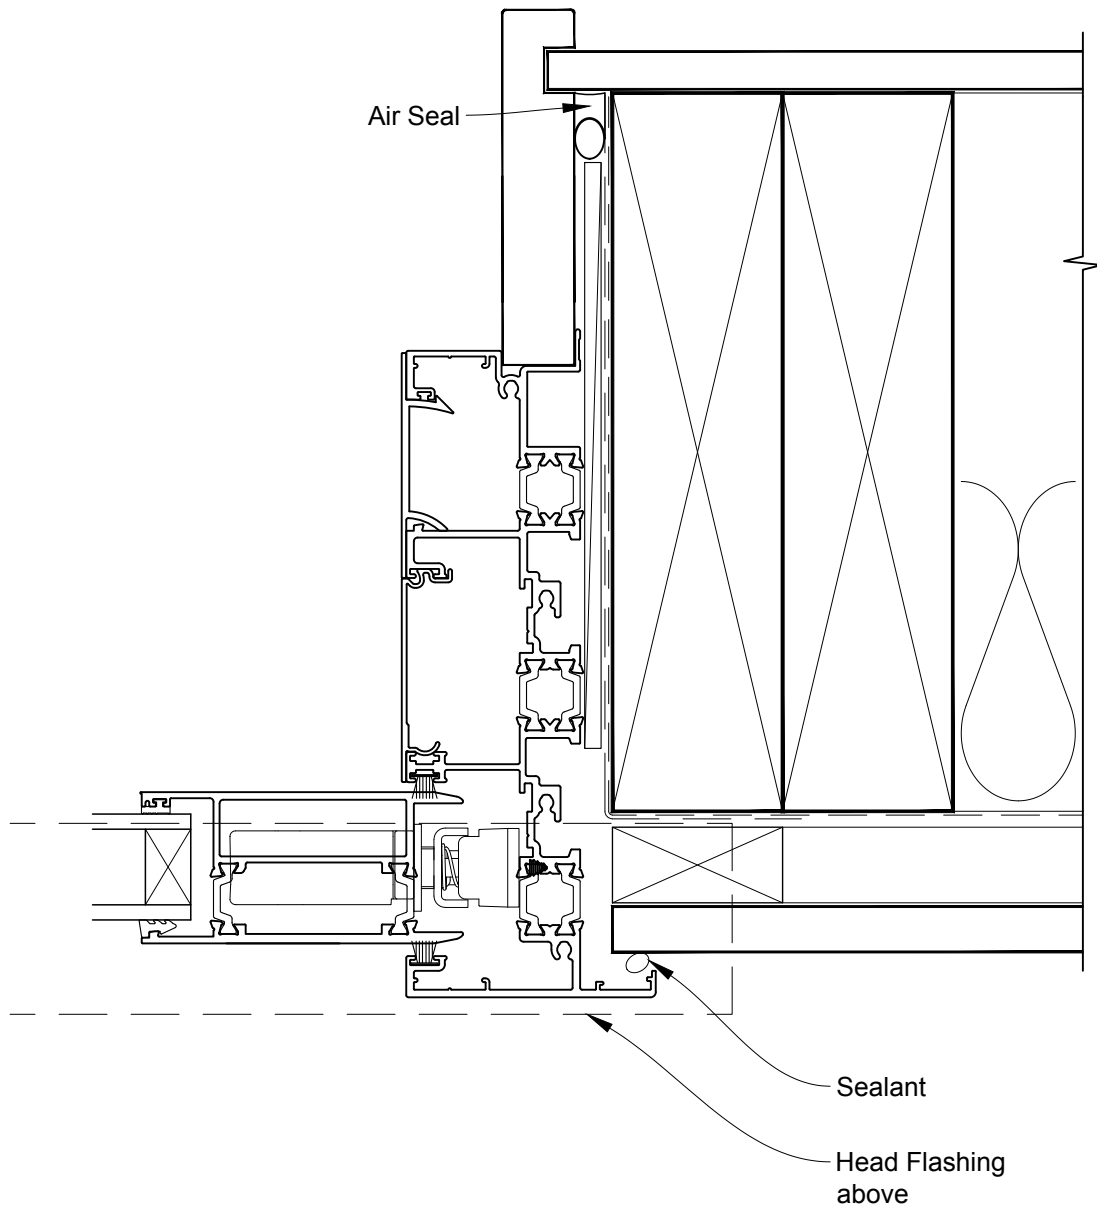

INSTALLATION DETAIL - METRO THERMAL HEART MULTISLIDER WINDOW ON FLAT SHEET CAVITY CONSTRUCTION

Date: 01.09.16

Scale: 1:2

CAD Ref.: MTMWFS-CH

INSTALLATION DETAIL - METRO THERMAL HEART MULTISLIDER WINDOW ON FLAT SHEET CAVITY CONSTRUCTION

Date: 01.09.16

Scale: 1:2

CAD Ref.: MTMWFS-CJ

INSTALLATION DETAIL - METRO THERMAL HEART MULTISLIDER WINDOW ON FLAT SHEET CAVITY CONSTRUCTION

Date: 01.09.16

Scale: 1:2

CAD Ref.: MTMWFS-CS

INSTALLATION DETAIL - METRO THERMAL HEART MULTISLIDER WINDOW ON FLAT SHEET CAVITY CONSTRUCTION

Date: 01.09.16

Scale: 1:2

CAD Ref.: MTMWFS-CS2

INSTALLATION DETAIL - METRO THERMAL HEART MULTISLIDER WINDOW ON FLAT SHEET DIRECT FIXED CLADDING

Date: 01.09.16

Scale: 1:2

CAD Ref.: MTMWFS-DH

INSTALLATION DETAIL - METRO THERMAL HEART MULTISLIDER WINDOW ON FLAT SHEET DIRECT FIXED CLADDING