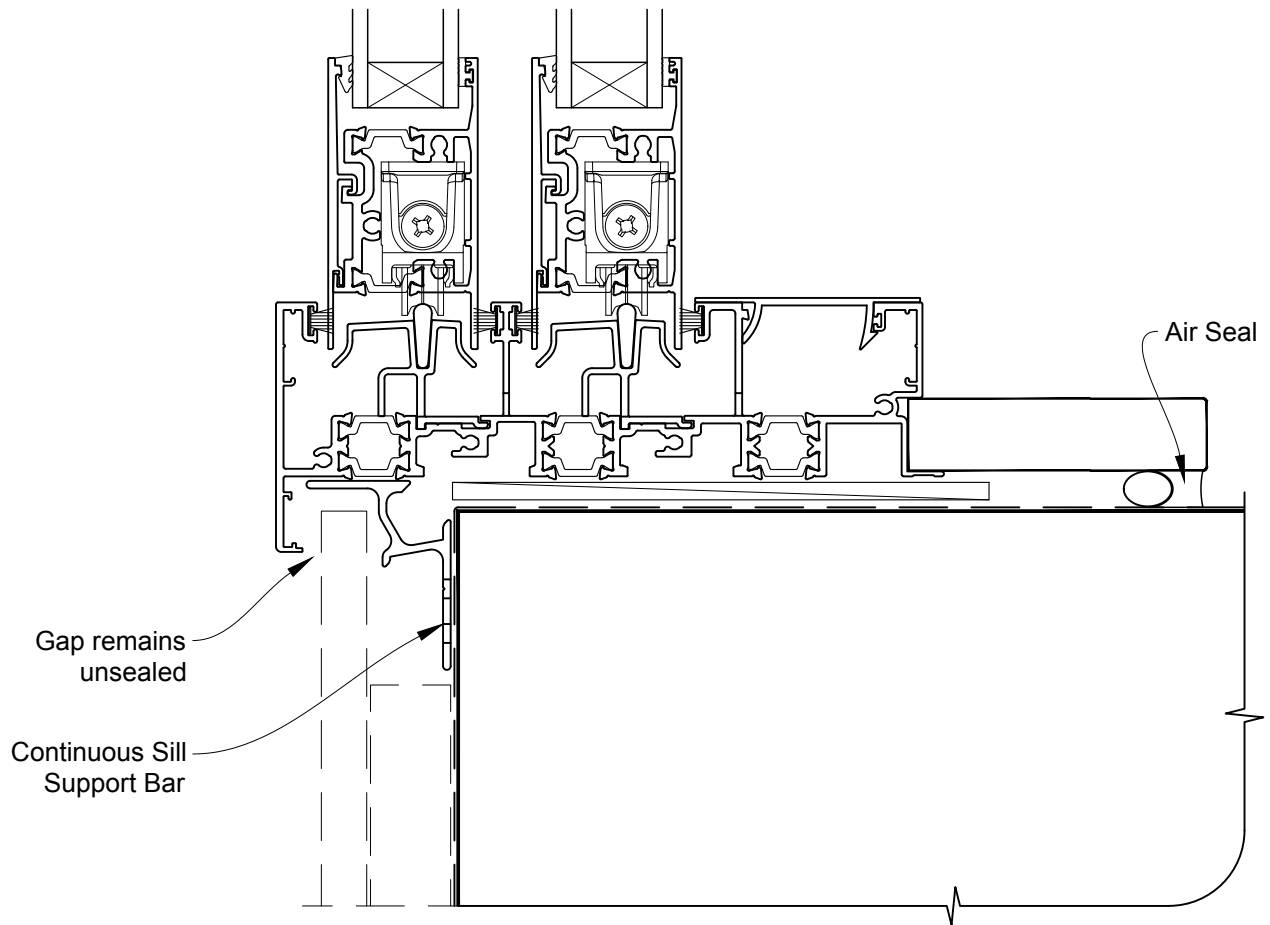

INSTALLATION DETAIL - METRO THERMAL HEART MULTISLIDER WINDOW ON FLAT SHEET CAVITY CONSTRUCTION

Date: 01.09.16

Scale: 1:2

CAD Ref.: MTMWFS-CH

INSTALLATION DETAIL - METRO THERMAL HEART MULTISLIDER WINDOW ON FLAT SHEET CAVITY CONSTRUCTION

Date: 01.09.16

Scale: 1:2

CAD Ref.: MTMWFS-CJ

INSTALLATION DETAIL - METRO THERMAL HEART MULTISLIDER WINDOW ON FLAT SHEET CAVITY CONSTRUCTION

Date: 01.09.16

Scale: 1:2

CAD Ref.: MTMWFS-CS

INSTALLATION DETAIL - METRO THERMAL HEART MULTISLIDER WINDOW ON FLAT SHEET CAVITY CONSTRUCTION

Date: 01.09.16

Scale: 1:2

CAD Ref.: MTMWFS-CS2

INSTALLATION DETAIL - METRO THERMAL HEART MULTISLIDER WINDOW ON FLAT SHEET DIRECT FIXED CLADDING

Date: 01.09.16

Scale: 1:2

CAD Ref.: MTMWFS-DH

INSTALLATION DETAIL - METRO THERMAL HEART MULTISLIDER WINDOW ON FLAT SHEET DIRECT FIXED CLADDING