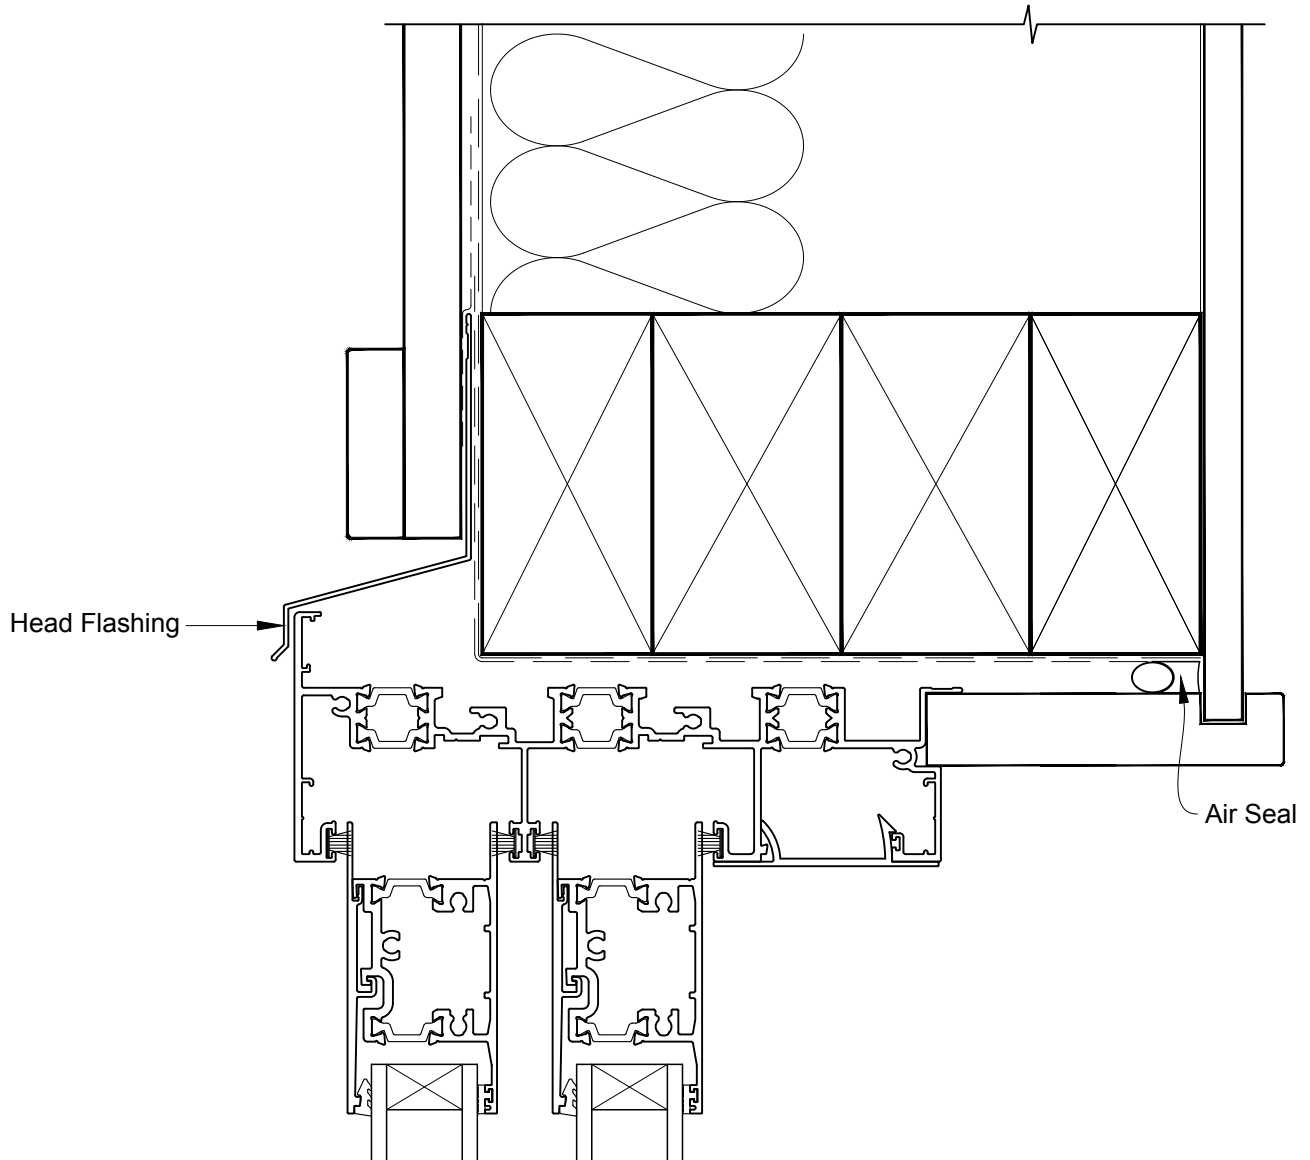

INSTALLATION DETAIL - METRO THERMAL HEART MULTISLIDER WINDOW ON BOARD & BATTEN CAVITY CONSTRUCTION

Date: 01.09.16

Scale: 1:2

CAD Ref.: MTMWBB-CH

INSTALLATION DETAIL - METRO THERMAL HEART MULTISLIDER WINDOW ON BOARD & BATTEN CAVITY CONSTRUCTION

Date: 01.09.16

Scale: 1:2

CAD Ref.: MTMWBB-CS2

INSTALLATION DETAIL - METRO THERMAL HEART MULTISLIDER WINDOW ON BOARD & BATTEN DIRECT FIXED CLADDING

Date: 01.09.16

Scale: 1:2

CAD Ref.: MTMWBB-DH

INSTALLATION DETAIL - METRO THERMAL HEART MULTISLIDER WINDOW ON BOARD & BATTEN DIRECT FIXED CLADDING