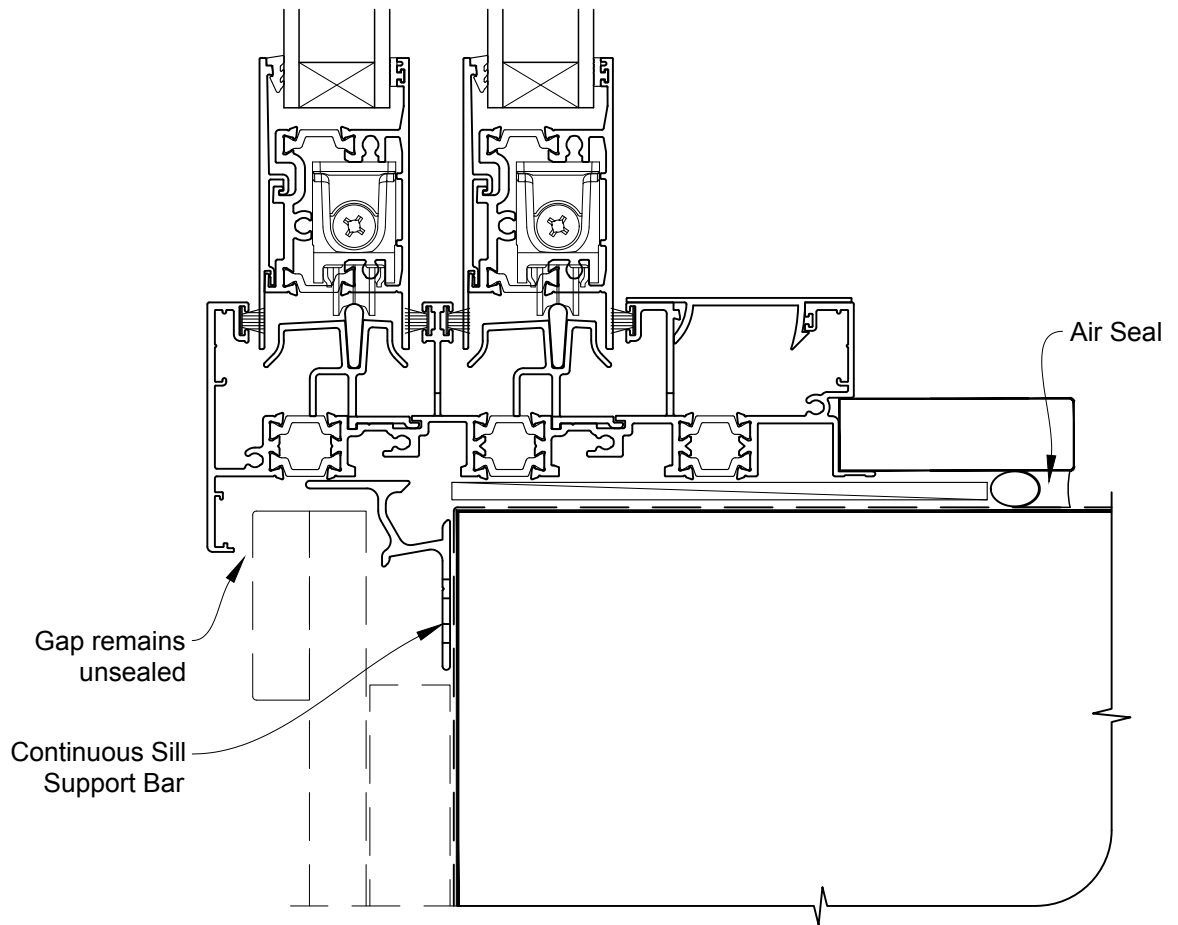

INSTALLATION DETAIL - METRO THERMAL HEART MULTISLIDER WINDOW ON BOARD & BATTEN CAVITY CONSTRUCTION

Date: 01.09.16

Scale: 1:2

CAD Ref.: MTMWBB-CH

INSTALLATION DETAIL - METRO THERMAL HEART MULTISLIDER WINDOW ON BOARD & BATTEN CAVITY CONSTRUCTION

Date: 01.09.16

Scale: 1:2

CAD Ref.: MTMWBB-CJ

INSTALLATION DETAIL - METRO THERMAL HEART MULTISLIDER WINDOW ON BOARD & BATTEN CAVITY CONSTRUCTION

Date: 01.09.16

Scale: 1:2

CAD Ref.: MTMWBB-CS

INSTALLATION DETAIL - METRO THERMAL HEART MULTISLIDER WINDOW ON BOARD & BATTEN CAVITY CONSTRUCTION

Date: 01.09.16

Scale: 1:2

CAD Ref.: MTMWBB-CS2

INSTALLATION DETAIL - METRO THERMAL HEART MULTISLIDER WINDOW ON BOARD & BATTEN DIRECT FIXED CLADDING

Date: 01.09.16

Scale: 1:2

CAD Ref.: MTMWBB-DH

INSTALLATION DETAIL - METRO THERMAL HEART MULTISLIDER WINDOW ON BOARD & BATTEN DIRECT FIXED CLADDING