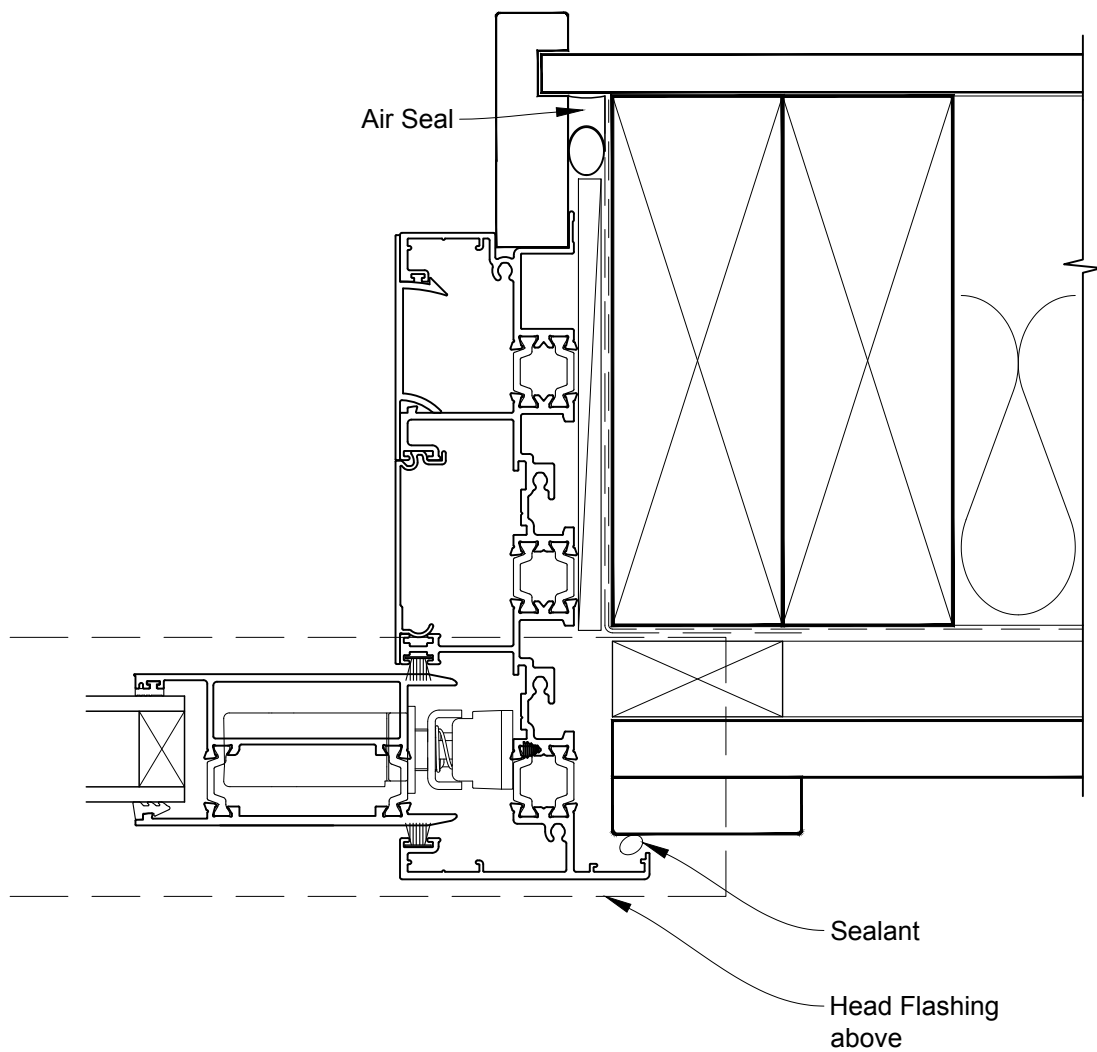

INSTALLATION DETAIL - METRO THERMAL HEART MULTISLIDER WINDOW ON BOARD & BATTEN CAVITY CONSTRUCTION

Date: 01.09.16

Scale: 1:2

CAD Ref.: MTMWBB-CH

INSTALLATION DETAIL - METRO THERMAL HEART MULTISLIDER WINDOW ON BOARD & BATTEN CAVITY CONSTRUCTION

Date: 01.09.16

Scale: 1:2

CAD Ref.: MTMWBB-CJ

INSTALLATION DETAIL - METRO THERMAL HEART MULTISLIDER WINDOW ON BOARD & BATTEN CAVITY CONSTRUCTION

Date: 01.09.16

Scale: 1:2

CAD Ref.: MTMWBB-CS

INSTALLATION DETAIL - METRO THERMAL HEART MULTISLIDER WINDOW ON BOARD & BATTEN CAVITY CONSTRUCTION

Date: 01.09.16

Scale: 1:2

CAD Ref.: MTMWBB-CS2

INSTALLATION DETAIL - METRO THERMAL HEART MULTISLIDER WINDOW ON BOARD & BATTEN DIRECT FIXED CLADDING

Date: 01.09.16

Scale: 1:2

CAD Ref.: MTMWBB-DH

INSTALLATION DETAIL - METRO THERMAL HEART MULTISLIDER WINDOW ON BOARD & BATTEN DIRECT FIXED CLADDING