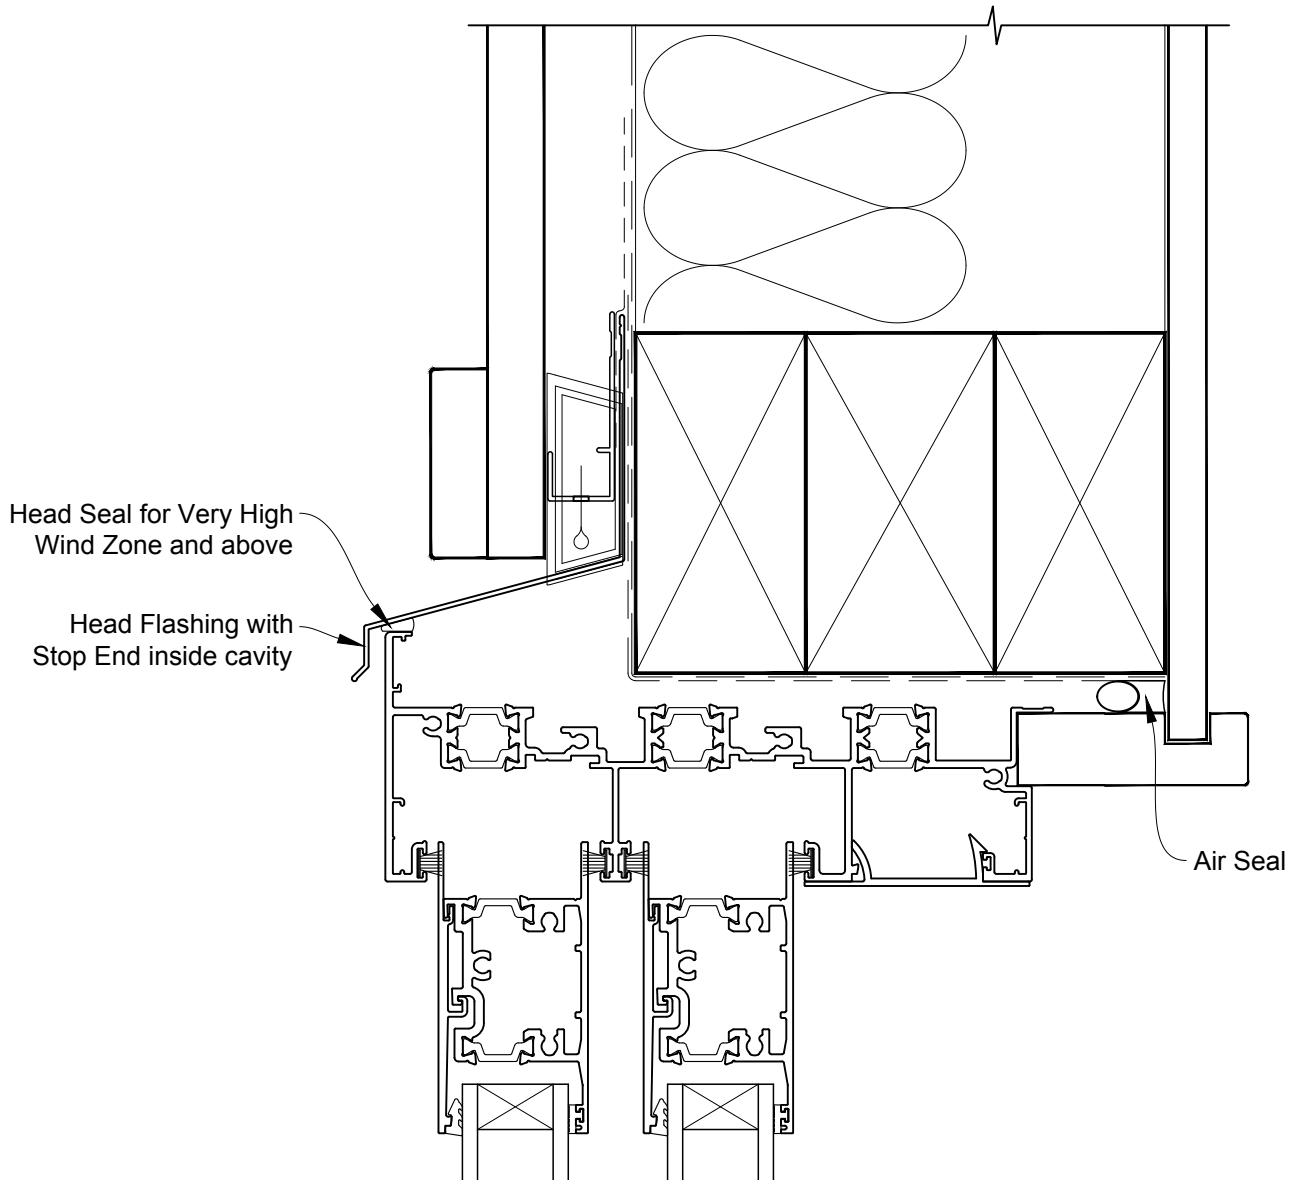

INSTALLATION DETAIL - METRO THERMAL HEART MULTISLIDER WINDOW ON BOARD & BATTEN CAVITY CONSTRUCTION

Date: 01.09.16

Scale: 1:2

CAD Ref.: MTMWBB-CH

INSTALLATION DETAIL - METRO THERMAL HEART MULTISLIDER WINDOW ON BOARD & BATTEN CAVITY CONSTRUCTION

Date: 01.09.16

Scale: 1:2

CAD Ref.: MTMWBB-CJ

INSTALLATION DETAIL - METRO THERMAL HEART MULTISLIDER WINDOW ON BOARD & BATTEN CAVITY CONSTRUCTION

Date: 01.09.16

Scale: 1:2

CAD Ref.: MTMWBB-CS

INSTALLATION DETAIL - METRO THERMAL HEART MULTISLIDER WINDOW ON BOARD & BATTEN CAVITY CONSTRUCTION