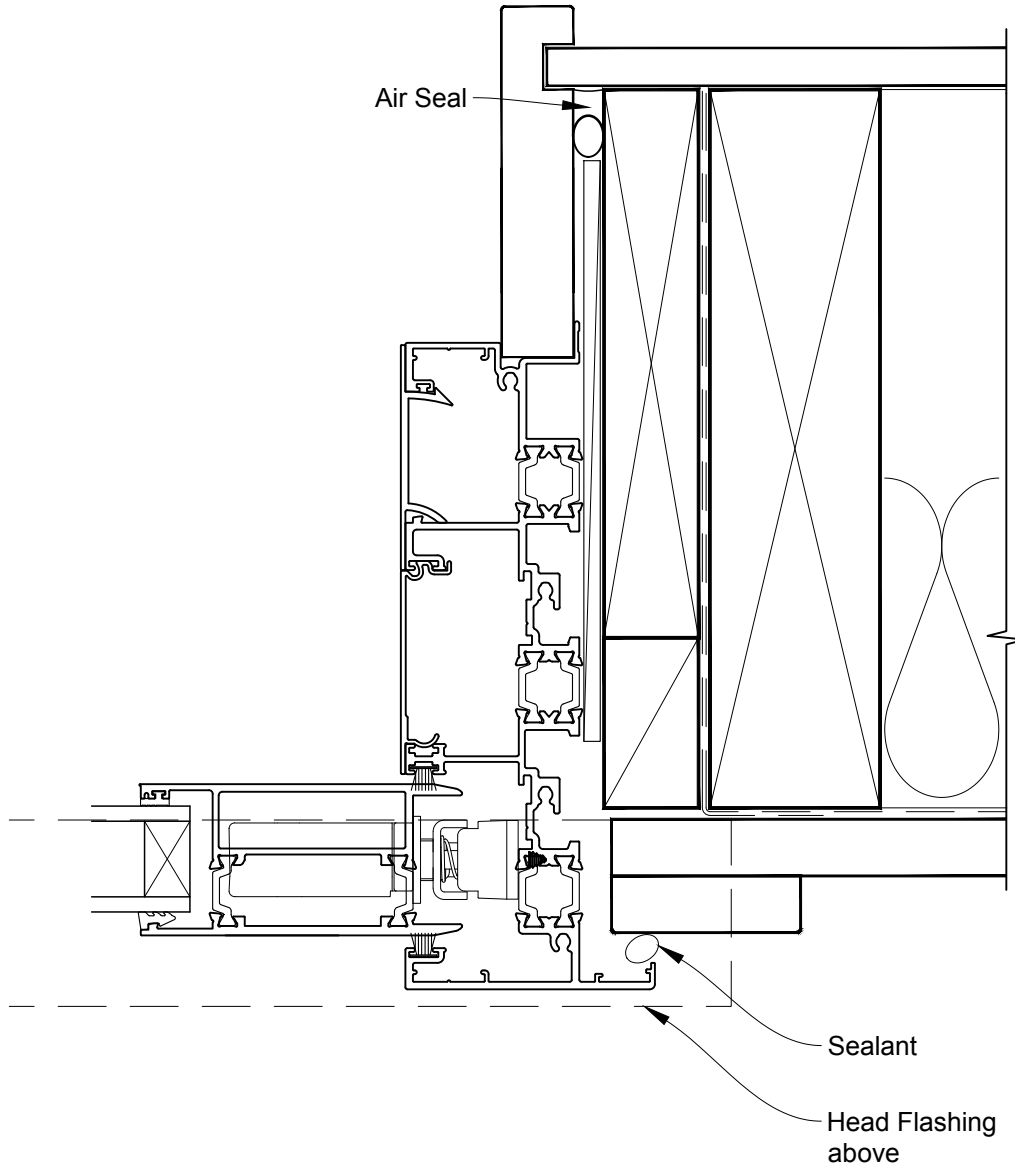

INSTALLATION DETAIL - METRO THERMAL HEART MULTISLIDER WINDOW ON BOARD & BATTEN DIRECT FIXED CLADDING

Date: 01.09.16

Scale: 1:2

CAD Ref.: MTMWBB-DJ