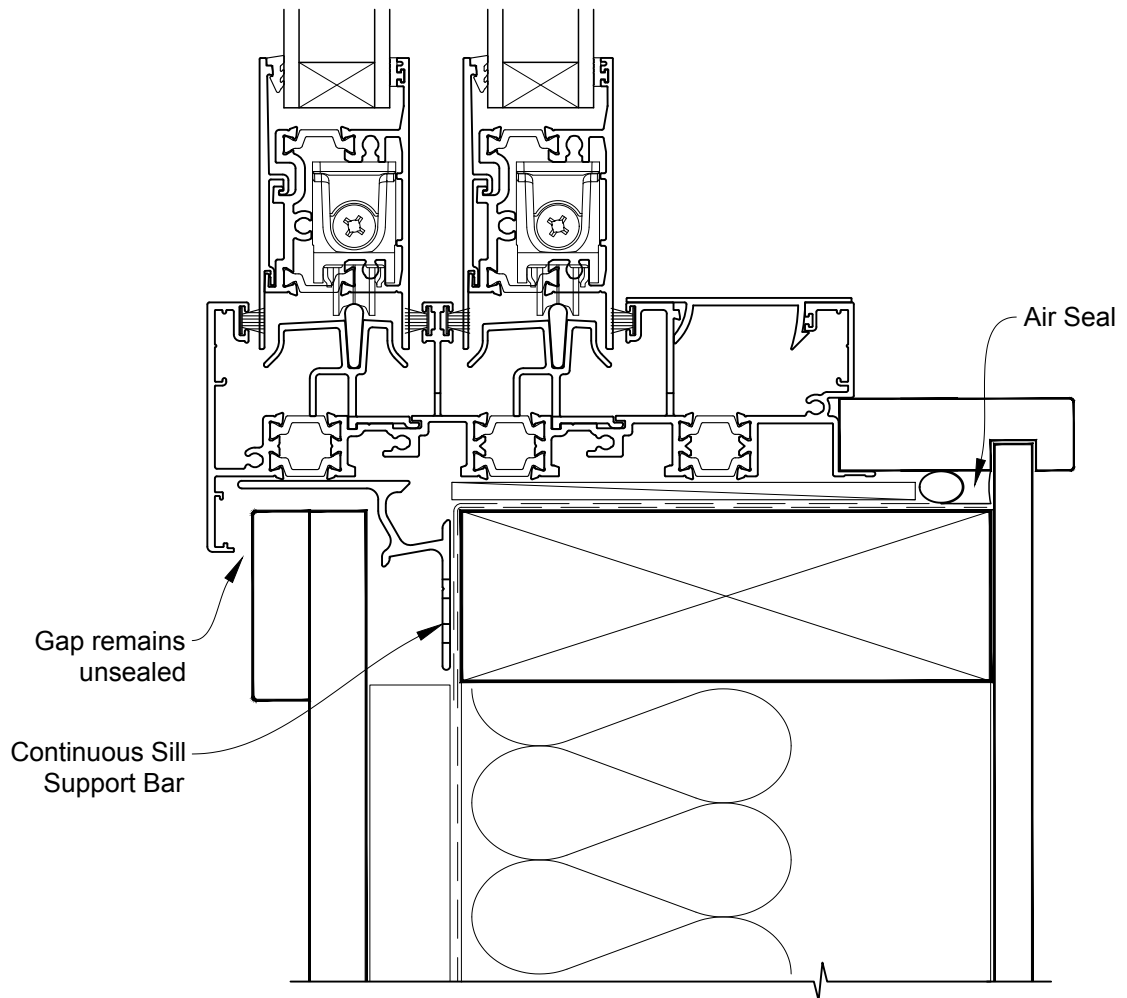

INSTALLATION DETAIL - METRO THERMAL HEART MULTISLIDER WINDOW ON BOARD & BATTEN CAVITY CONSTRUCTION

Date: 01.09.16

Scale: 1:2

CAD Ref.: MTMWBB-CH

INSTALLATION DETAIL - METRO THERMAL HEART MULTISLIDER WINDOW ON BOARD & BATTEN CAVITY CONSTRUCTION

Date: 01.09.16

Scale: 1:2

CAD Ref.: MTMWBB-CJ

INSTALLATION DETAIL - METRO THERMAL HEART MULTISLIDER WINDOW ON BOARD & BATTEN CAVITY CONSTRUCTION

Date: 01.09.16

Scale: 1:2

CAD Ref.: MTMWBB-CS

INSTALLATION DETAIL - METRO THERMAL HEART MULTISLIDER WINDOW ON BOARD & BATTEN CAVITY CONSTRUCTION

Date: 01.09.16

Scale: 1:2

CAD Ref.: MTMWBB-CS2

INSTALLATION DETAIL - METRO THERMAL HEART MULTISLIDER WINDOW ON BOARD & BATTEN DIRECT FIXED CLADDING

Date: 01.09.16

Scale: 1:2

CAD Ref.: MTMWBB-DH

INSTALLATION DETAIL - METRO THERMAL HEART MULTISLIDER WINDOW ON BOARD & BATTEN DIRECT FIXED CLADDING