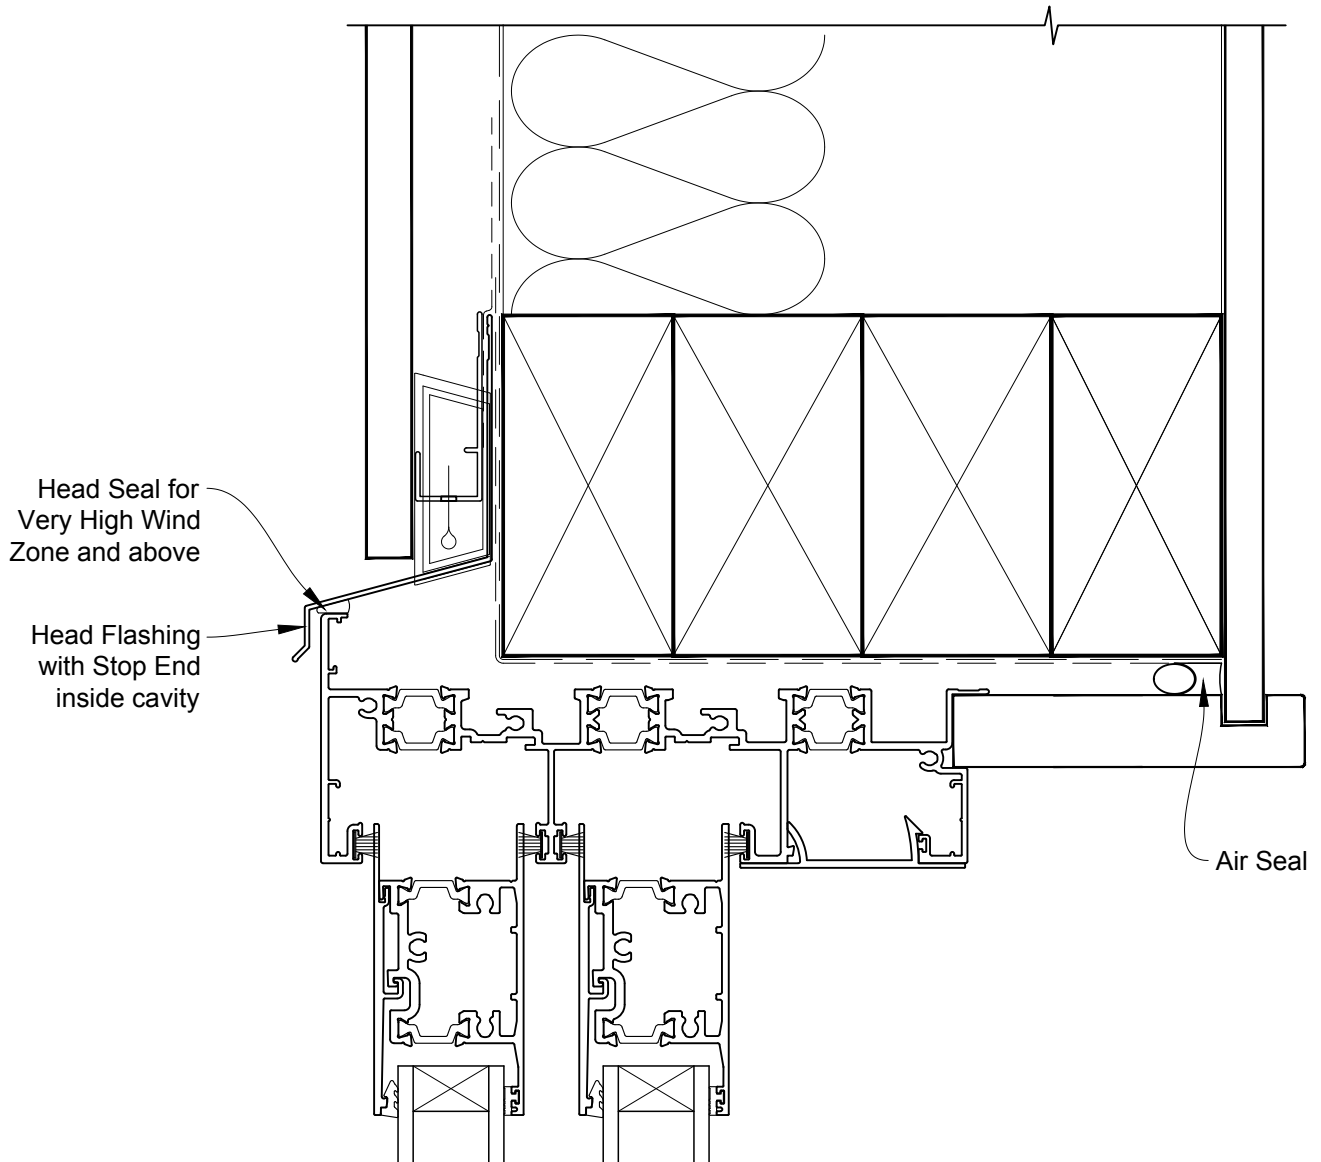

INSTALLATION DETAIL - METRO THERMAL HEART MULTISLIDER DOOR ON FLAT SHEET CAVITY CONSTRUCTION

Date: 01.09.16

Scale: 1:2

CAD Ref.: MTMDFS-CH

INSTALLATION DETAIL - METRO THERMAL HEART MULTISLIDER DOOR ON FLAT SHEET CAVITY CONSTRUCTION

Date: 01.09.16

Scale: 1:2

CAD Ref.: MTMDFS-CJ

INSTALLATION DETAIL - METRO THERMAL HEART MULTISLIDER DOOR ON FLAT SHEET CAVITY CONSTRUCTION

Date: 01.09.16

Scale: 1:2

CAD Ref.: MTMDFS-CS

INSTALLATION DETAIL - METRO THERMAL HEART MULTISLIDER DOOR ON FLAT SHEET DIRECT FIXED CLADDING

Date: 01.09.16

Scale: 1:2

CAD Ref.: MTMDFS-DH

INSTALLATION DETAIL - METRO THERMAL HEART MULTISLIDER DOOR ON FLAT SHEET DIRECT FIXED CLADDING

Date: 01.09.16

Scale: 1:2

CAD Ref.: MTMDFS-DJ

INSTALLATION DETAIL - METRO THERMAL HEART MULTISLIDER DOOR ON FLAT SHEET DIRECT FIXED CLADDING