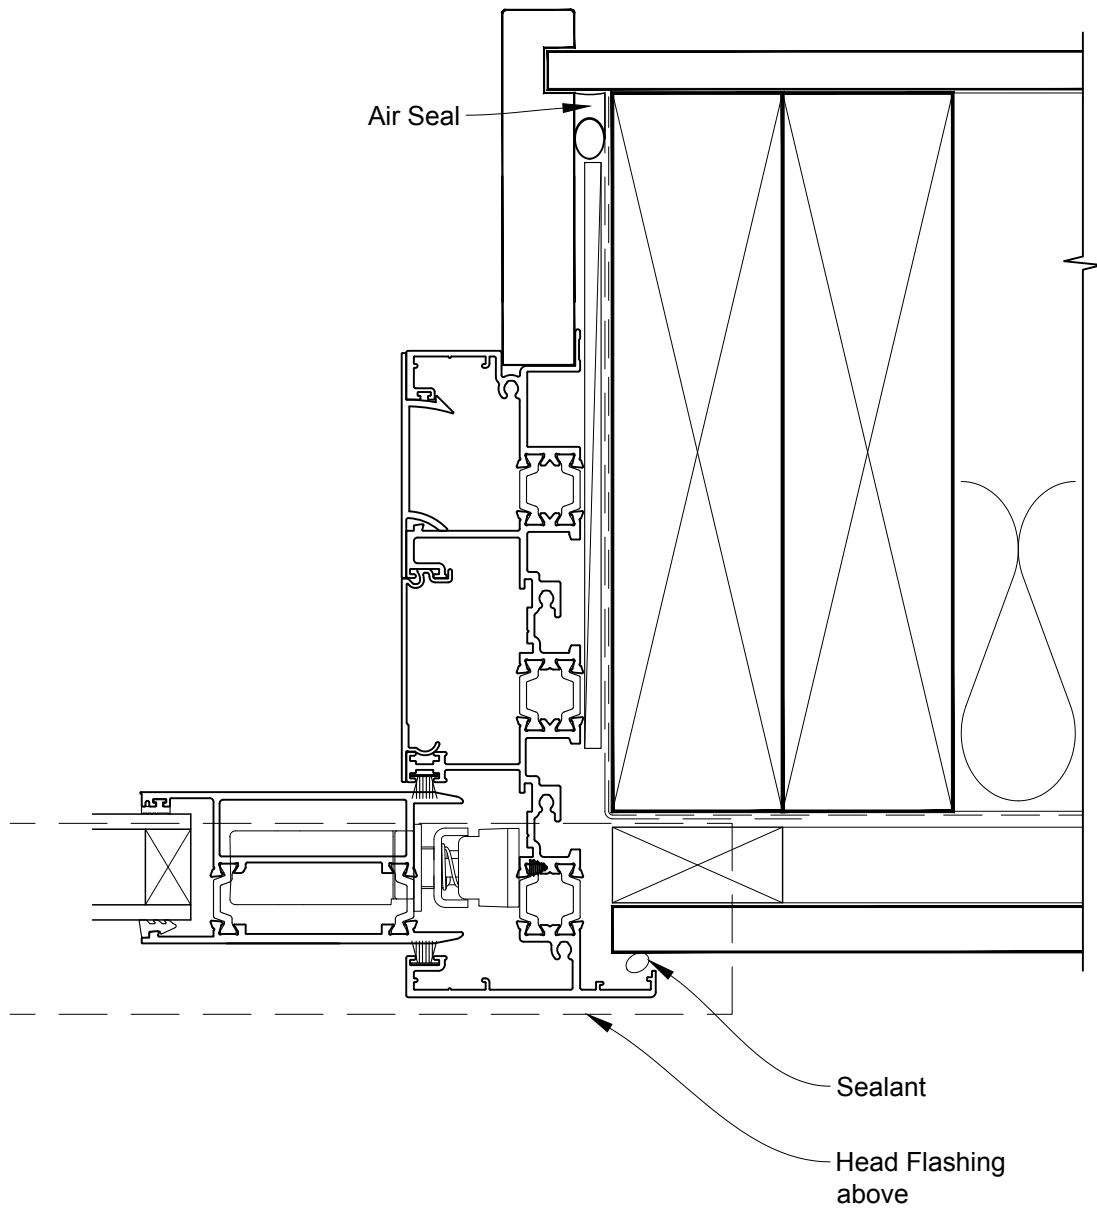

INSTALLATION DETAIL - METRO THERMAL HEART MULTISLIDER DOOR ON FLAT SHEET CAVITY CONSTRUCTION

Date: 01.09.16

Scale: 1:2

CAD Ref.: MTMDFS-CH

INSTALLATION DETAIL - METRO THERMAL HEART MULTISLIDER DOOR ON FLAT SHEET CAVITY CONSTRUCTION

Date: 01.09.16

Scale: 1:2

CAD Ref.: MTMDFS-CJ

INSTALLATION DETAIL - METRO THERMAL HEART MULTISLIDER DOOR ON FLAT SHEET CAVITY CONSTRUCTION

Date: 01.09.16

Scale: 1:2

CAD Ref.: MTMDFS-CS

INSTALLATION DETAIL - METRO THERMAL HEART MULTISLIDER DOOR ON FLAT SHEET DIRECT FIXED CLADDING

Date: 01.09.16

Scale: 1:2

CAD Ref.: MTMDFS-DH

INSTALLATION DETAIL - METRO THERMAL HEART MULTISLIDER DOOR ON FLAT SHEET DIRECT FIXED CLADDING

Date: 01.09.16

Scale: 1:2

CAD Ref.: MTMDFS-DJ

INSTALLATION DETAIL - METRO THERMAL HEART MULTISLIDER DOOR ON FLAT SHEET DIRECT FIXED CLADDING