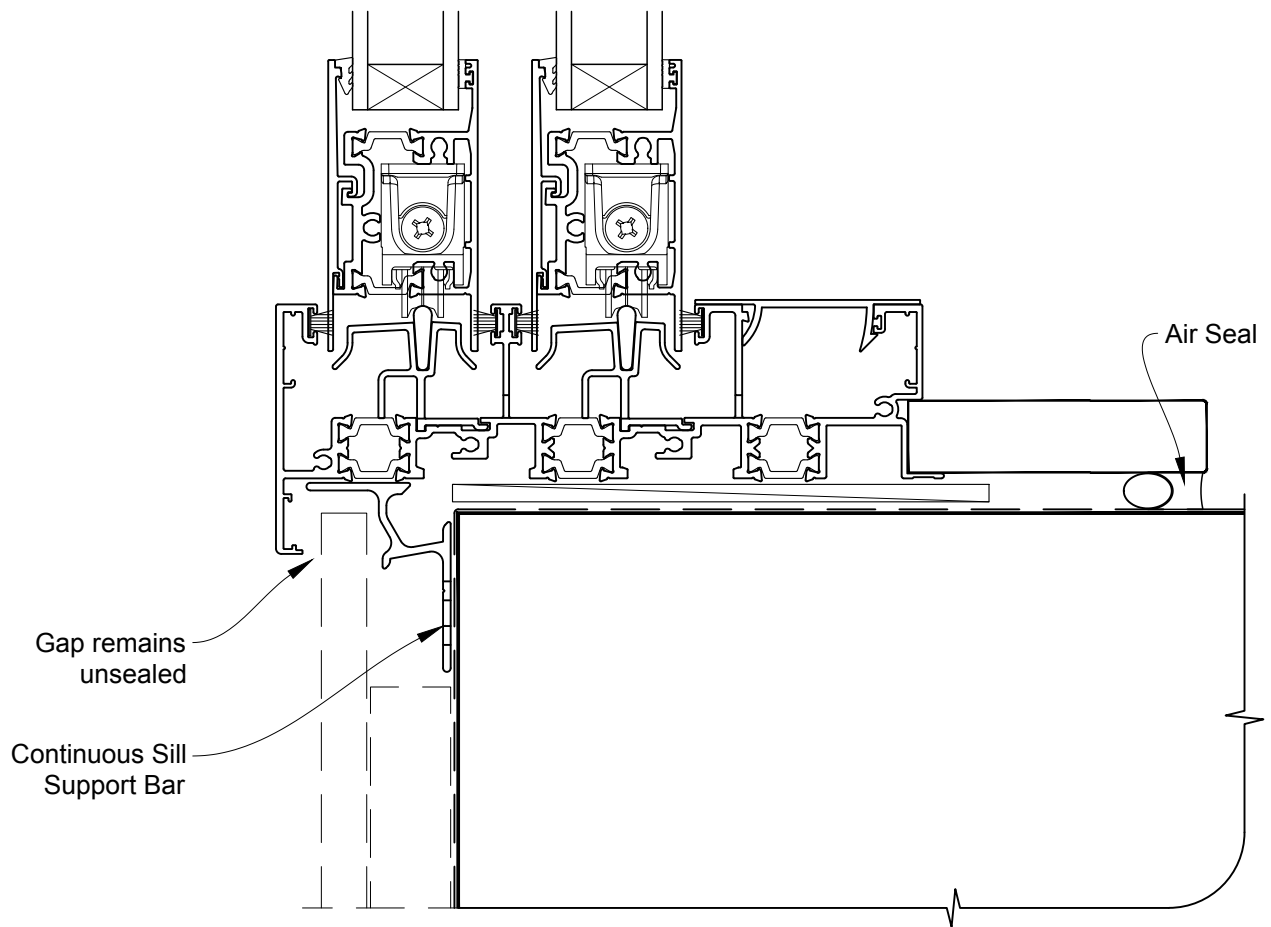

INSTALLATION DETAIL - METRO THERMAL HEART MULTISLIDER DOOR ON FLAT SHEET CAVITY CONSTRUCTION

Date: 01.09.16

Scale: 1:2

CAD Ref.: MTMDFS-CH

INSTALLATION DETAIL - METRO THERMAL HEART MULTISLIDER DOOR ON FLAT SHEET CAVITY CONSTRUCTION

Date: 01.09.16

Scale: 1:2

CAD Ref.: MTMDFS-CJ

INSTALLATION DETAIL - METRO THERMAL HEART MULTISLIDER DOOR ON FLAT SHEET CAVITY CONSTRUCTION

Date: 01.09.16

Scale: 1:2

CAD Ref.: MTMDFS-CS

INSTALLATION DETAIL - METRO THERMAL HEART MULTISLIDER DOOR ON FLAT SHEET DIRECT FIXED CLADDING