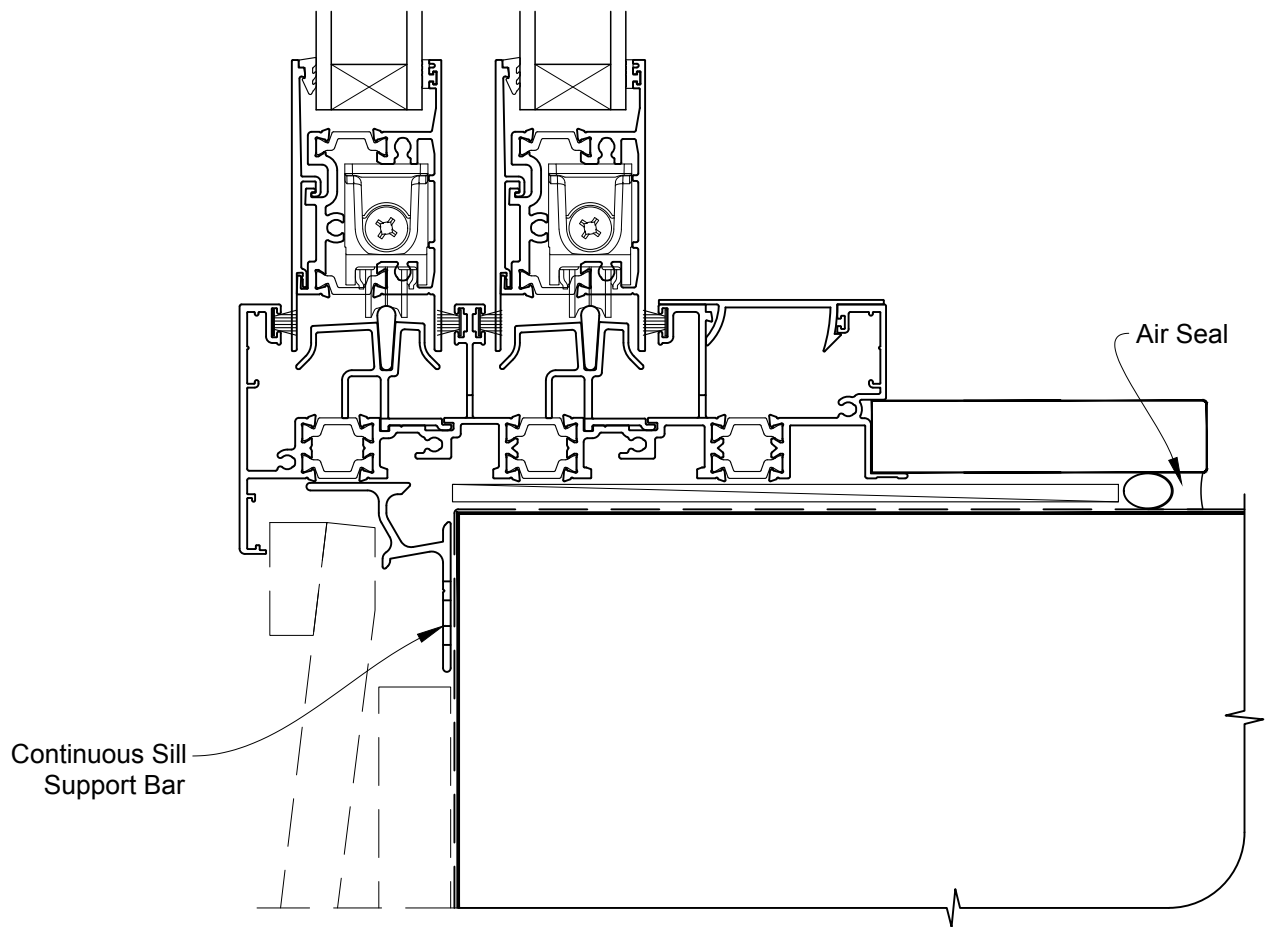

INSTALLATION DETAIL - METRO THERMAL HEART MULTISLIDER DOOR ON BEVELBACK WEATHERBOARD CAVITY CONSTRUCTION

Date: 01.09.16

Scale: 1:2

CAD Ref.: MTMDBW-CS