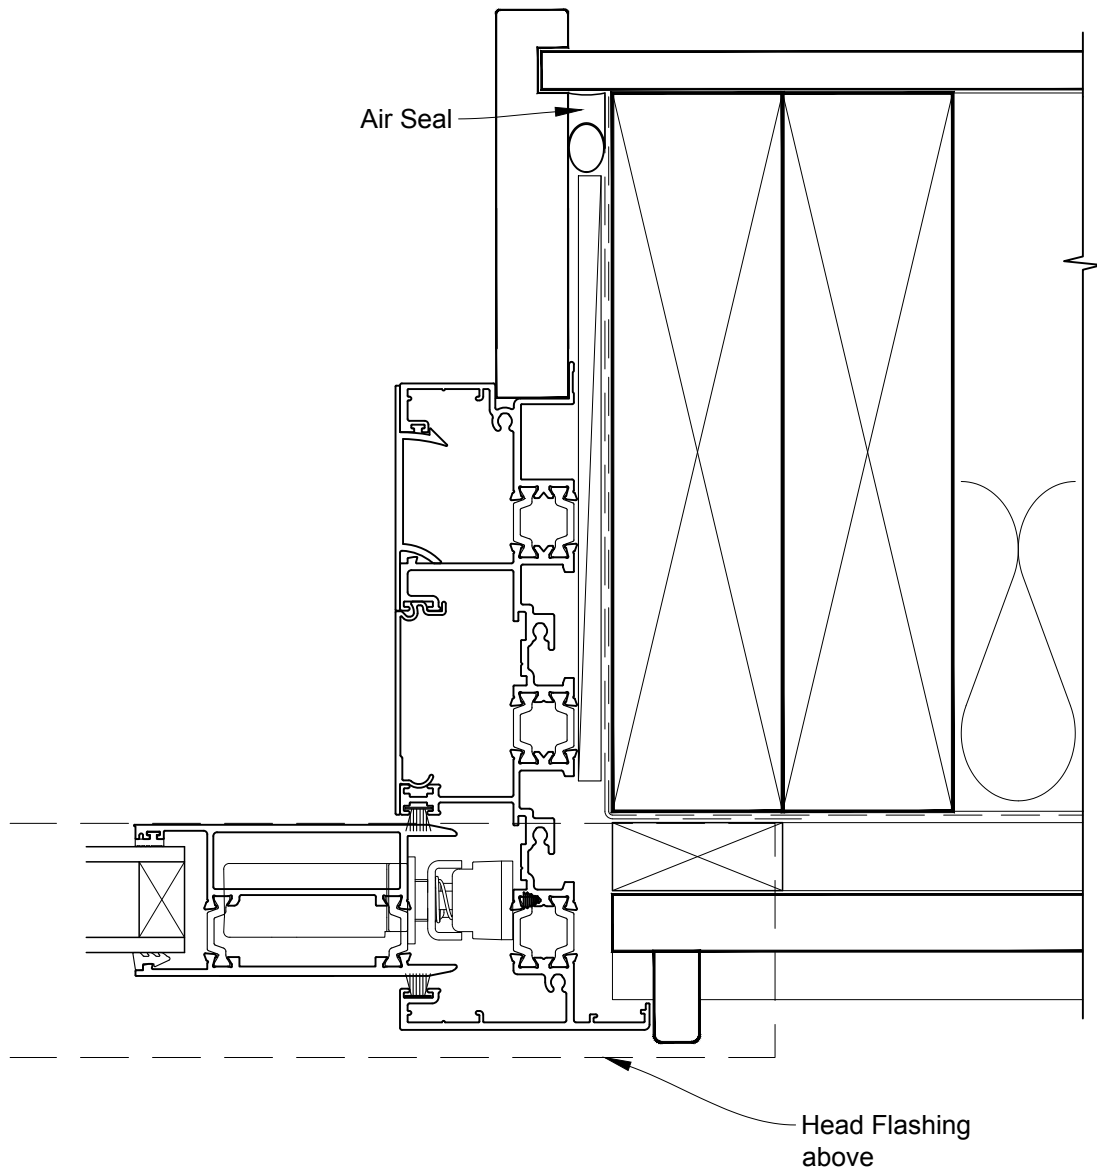

# INSTALLATION DETAIL - METRO THERMAL HEART MULTISLIDER DOOR ON BEVELBACK WEATHERBOARD CAVITY CONSTRUCTION

Date: 01.09.16

Scale: 1:2

CAD Ref.: MTMDBW-CH

# INSTALLATION DETAIL - METRO THERMAL HEART MULTISLIDER DOOR ON BEVELBACK WEATHERBOARD CAVITY CONSTRUCTION

Date: 01.09.16

Scale: 1:2

CAD Ref.: MTMDBW-CJ

# INSTALLATION DETAIL - METRO THERMAL HEART MULTISLIDER DOOR ON BEVELBACK WEATHERBOARD CAVITY CONSTRUCTION

Date: 01.09.16

Scale: 1:2

CAD Ref.: MTMDBW-CS