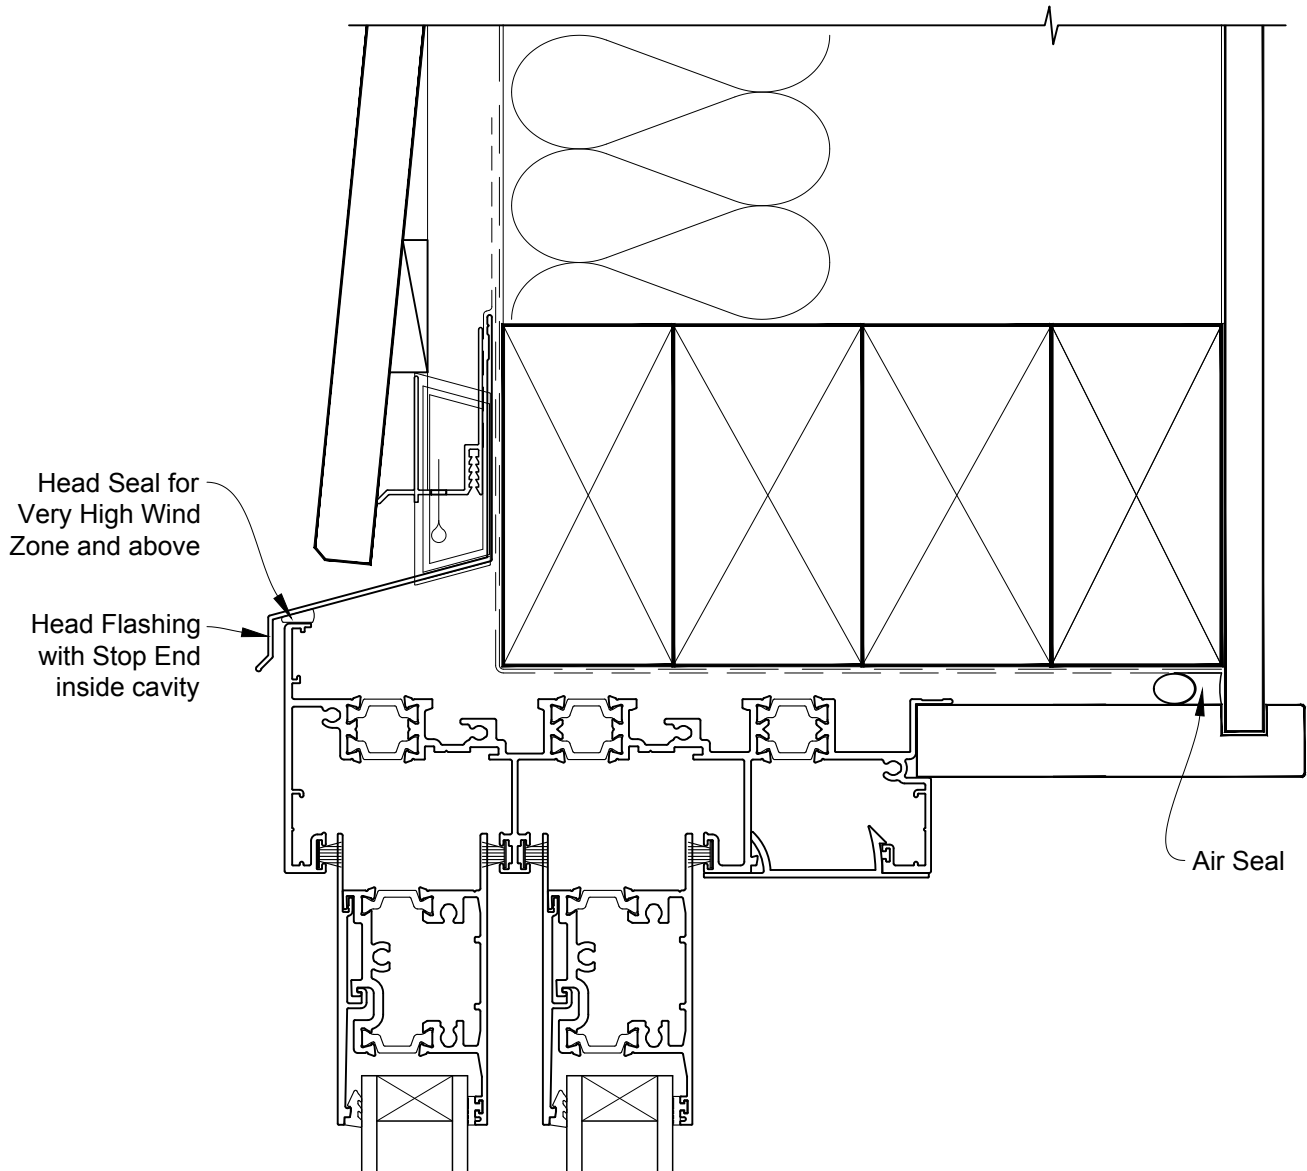

# INSTALLATION DETAIL - METRO THERMAL HEART MULTISLIDER DOOR ON BEVELBACK WEATHERBOARD CAVITY CONSTRUCTION

Date: 01.09.16

Scale: 1:2

CAD Ref.: MTMDBW-CH

# INSTALLATION DETAIL - METRO THERMAL HEART MULTISLIDER DOOR ON BEVELBACK WEATHERBOARD CAVITY CONSTRUCTION

Date: 01.09.16

Scale: 1:2

CAD Ref.: MTMDBW-CJ

# INSTALLATION DETAIL - METRO THERMAL HEART MULTISLIDER DOOR ON BEVELBACK WEATHERBOARD CAVITY CONSTRUCTION

Date: 01.09.16

Scale: 1:2

CAD Ref.: MTMDBW-CS