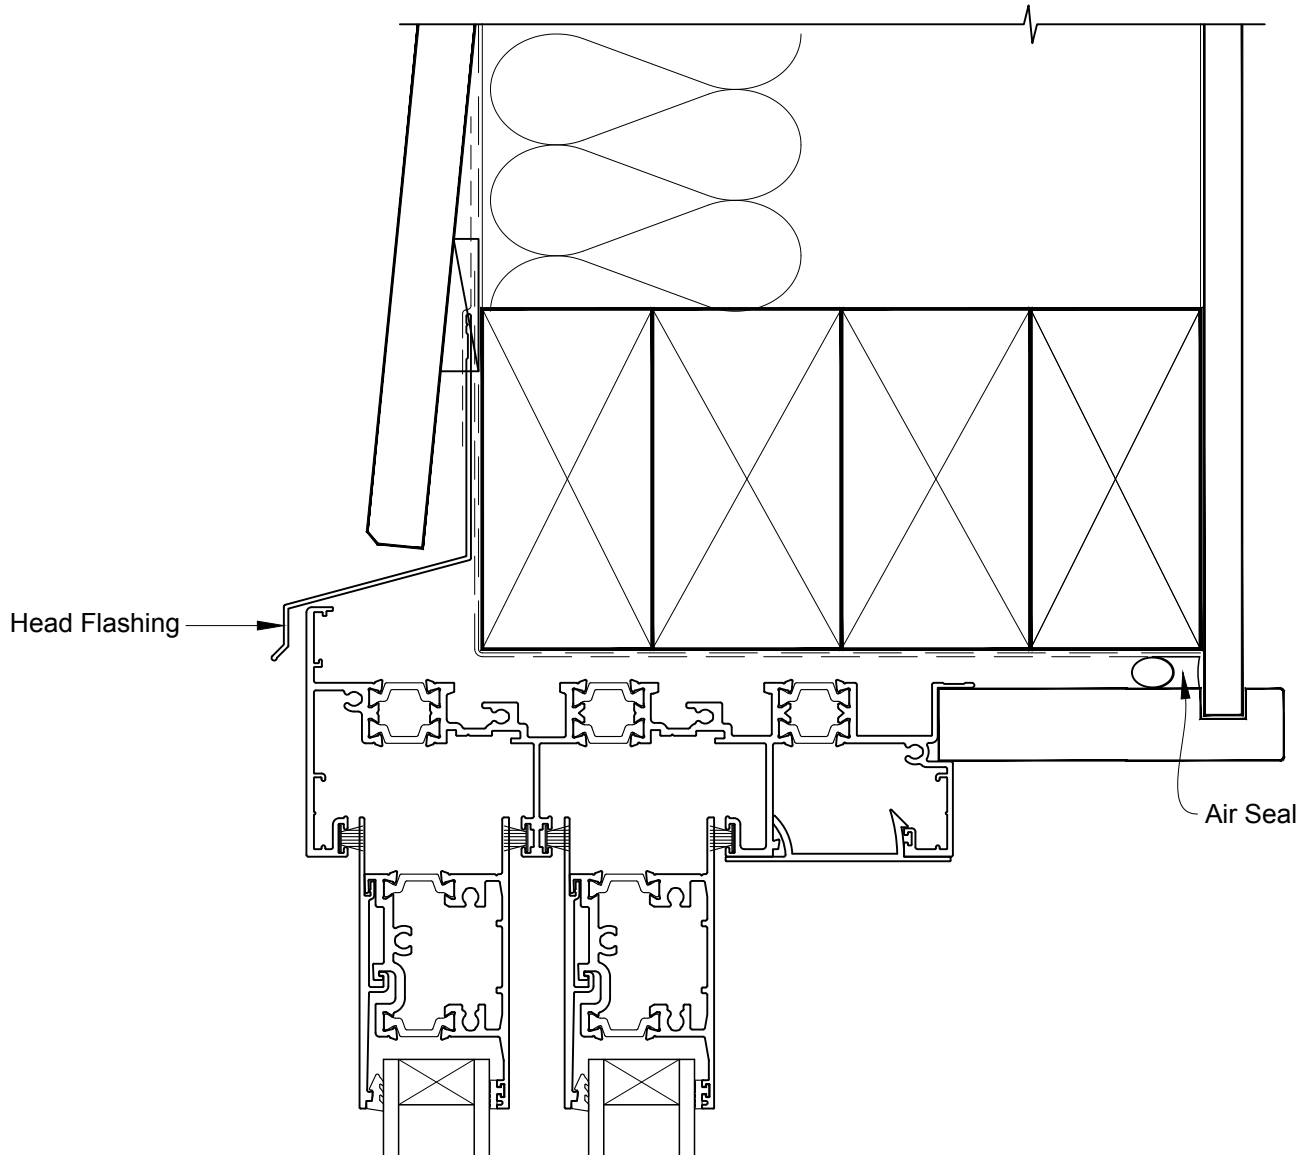

INSTALLATION DETAIL - METRO THERMAL HEART MULTISLIDER DOOR ON BEVELBACK WEATHERBOARD DIRECT FIXED CLADDING

Date: 01.09.16

Scale: 1:2

CAD Ref.: MTMDBW-DH