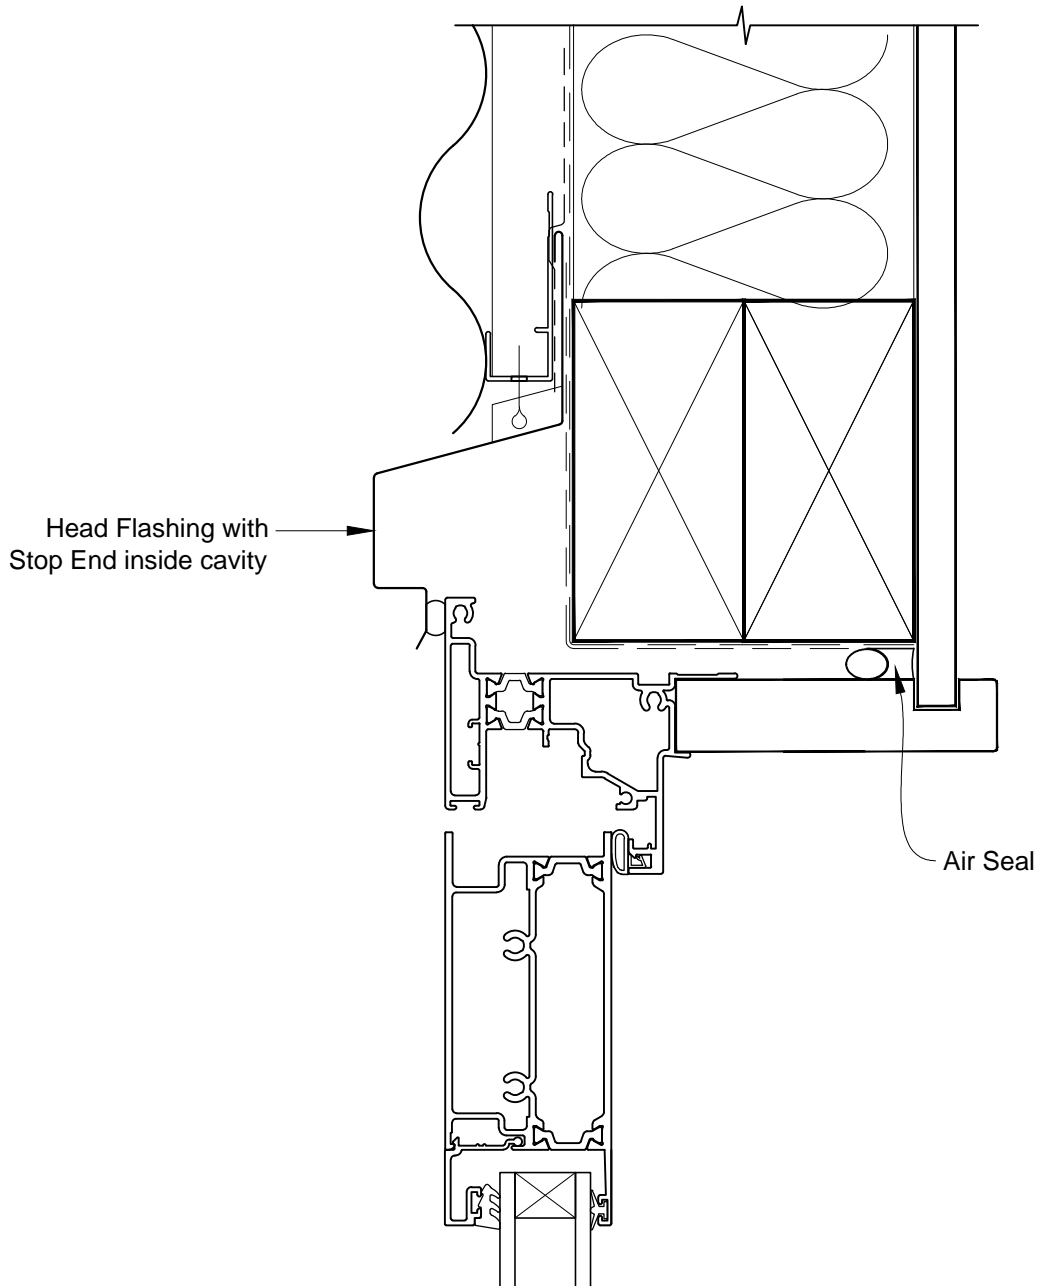

INSTALLATION DETAIL - METRO THERMAL HEART HINGED DOOR OPEN OUT ON PROFILE METAL CAVITY CONSTRUCTION

Date: 01.03.14

Scale: 1:2

CAD Ref.: MTHOPM-CH

INSTALLATION DETAIL - METRO THERMAL HEART HINGED DOOR OPEN OUT ON PROFILE METAL CAVITY CONSTRUCTION

Date: 01.03.14

Scale: 1:2

CAD Ref.: MTHOPM-CJ

INSTALLATION DETAIL - METRO THERMAL HEART HINGED DOOR OPEN OUT ON PROFILE METAL CAVITY CONSTRUCTION

Date: 01.03.14

Scale: 1:2

CAD Ref.: MTHOPM-CS

INSTALLATION DETAIL - METRO THERMAL HEART HINGED DOOR OPEN OUT ON PROFILE METAL DIRECT FIXED CLADDING

Date: 01.03.14

Scale: 1:2

CAD Ref.: MTHOPM-DH

INSTALLATION DETAIL - METRO THERMAL HEART HINGED DOOR OPEN OUT ON PROFILE METAL DIRECT FIXED CLADDING

Date: 01.03.14

Scale: 1:2

CAD Ref.: MTHOPM-DJ

INSTALLATION DETAIL - METRO THERMAL HEART HINGED DOOR OPEN OUT ON PROFILE METAL DIRECT FIXED CLADDING