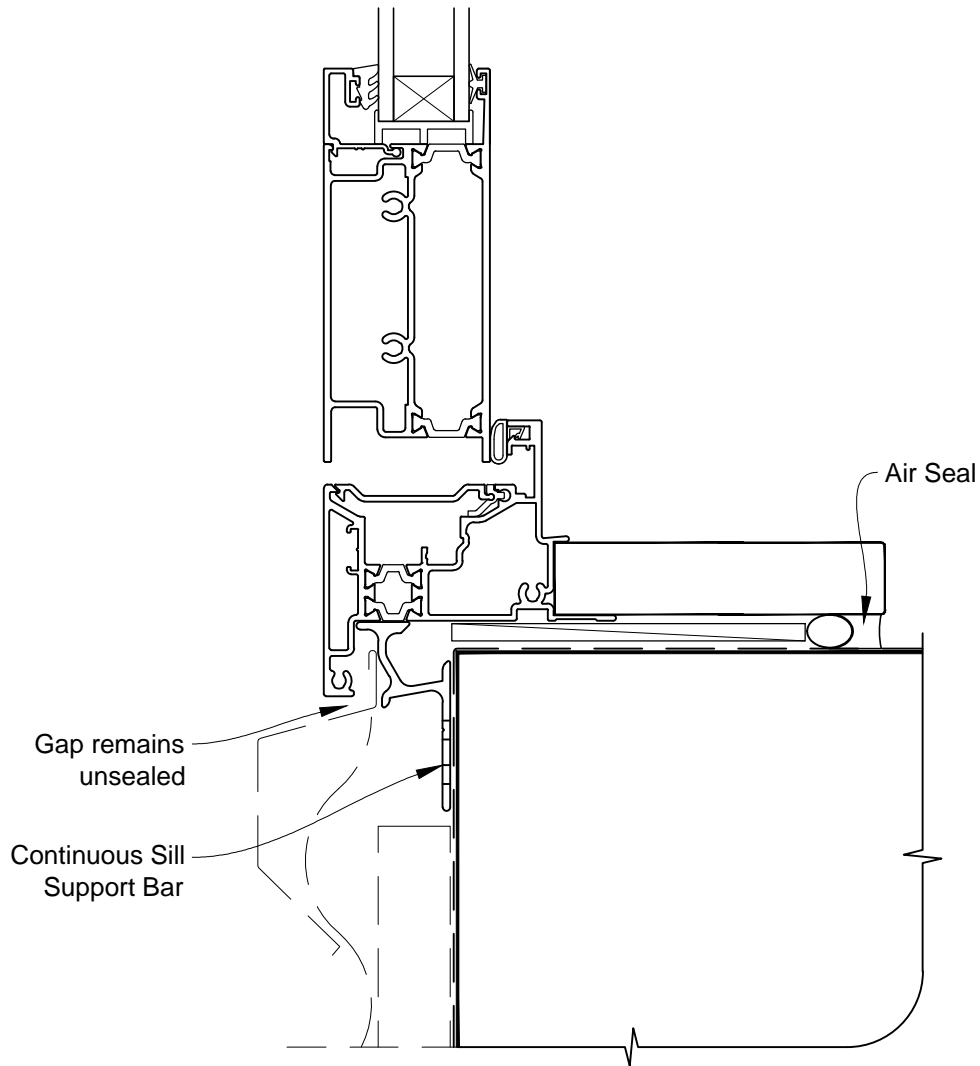

INSTALLATION DETAIL - METRO THERMAL HEART HINGED DOOR OPEN OUT ON PROFILE METAL CAVITY CONSTRUCTION

Date: 01.03.14

Scale: 1:2

CAD Ref.: MTHOPM-CH

INSTALLATION DETAIL - METRO THERMAL HEART HINGED DOOR OPEN OUT ON PROFILE METAL CAVITY CONSTRUCTION

Date: 01.03.14

Scale: 1:2

CAD Ref.: MTHOPM-CJ

INSTALLATION DETAIL - METRO THERMAL HEART HINGED DOOR OPEN OUT ON PROFILE METAL CAVITY CONSTRUCTION

Date: 01.03.14

Scale: 1:2

CAD Ref.: MTHOPM-CS

INSTALLATION DETAIL - METRO THERMAL HEART HINGED DOOR OPEN OUT ON PROFILE METAL DIRECT FIXED CLADDING

Date: 01.03.14

Scale: 1:2

CAD Ref.: MTHOPM-DH

INSTALLATION DETAIL - METRO THERMAL HEART HINGED DOOR OPEN OUT ON PROFILE METAL DIRECT FIXED CLADDING

Date: 01.03.14

Scale: 1:2

CAD Ref.: MTHOPM-DJ

INSTALLATION DETAIL - METRO THERMAL HEART HINGED DOOR OPEN OUT ON PROFILE METAL DIRECT FIXED CLADDING