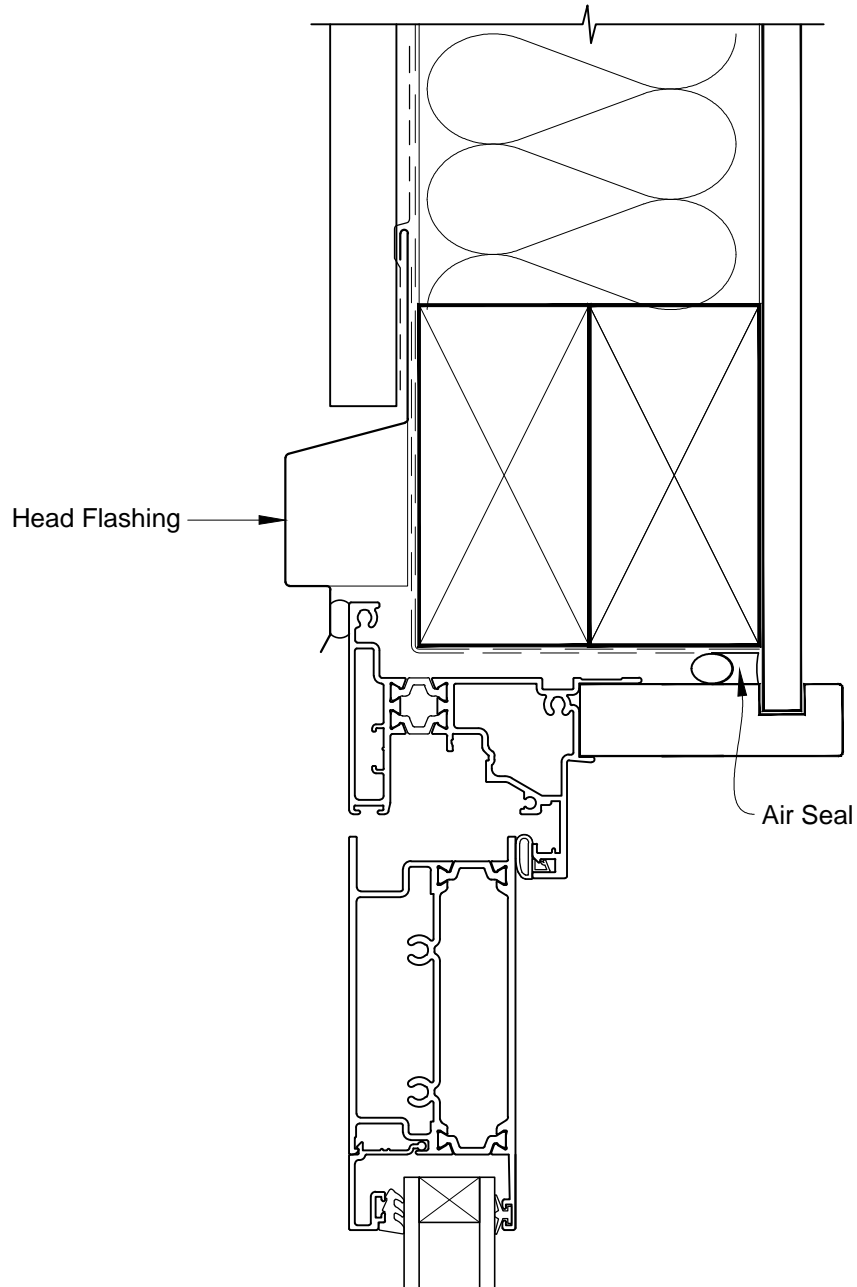

INSTALLATION DETAIL - METRO THERMAL HEART HINGED DOOR OPEN OUT ON PROFILE METAL CAVITY CONSTRUCTION

Date: 01.03.14

Scale: 1:2

CAD Ref.: MTHOPM-CH

INSTALLATION DETAIL - METRO THERMAL HEART HINGED DOOR OPEN OUT ON PROFILE METAL CAVITY CONSTRUCTION

Date: 01.03.14

Scale: 1:2

CAD Ref.: MTHOPM-CJ

INSTALLATION DETAIL - METRO THERMAL HEART HINGED DOOR OPEN OUT ON PROFILE METAL CAVITY CONSTRUCTION

Date: 01.03.14

Scale: 1:2

CAD Ref.: MTHOPM-CS

INSTALLATION DETAIL - METRO THERMAL HEART HINGED DOOR OPEN OUT ON PROFILE METAL DIRECT FIXED CLADDING

Date: 01.03.14

Scale: 1:2

CAD Ref.: MTHOPM-DH

INSTALLATION DETAIL - METRO THERMAL HEART HINGED DOOR OPEN OUT ON PROFILE METAL DIRECT FIXED CLADDING

Date: 01.03.14

Scale: 1:2

CAD Ref.: MTHOPM-DJ

INSTALLATION DETAIL - METRO THERMAL HEART HINGED DOOR OPEN OUT ON PROFILE METAL DIRECT FIXED CLADDING