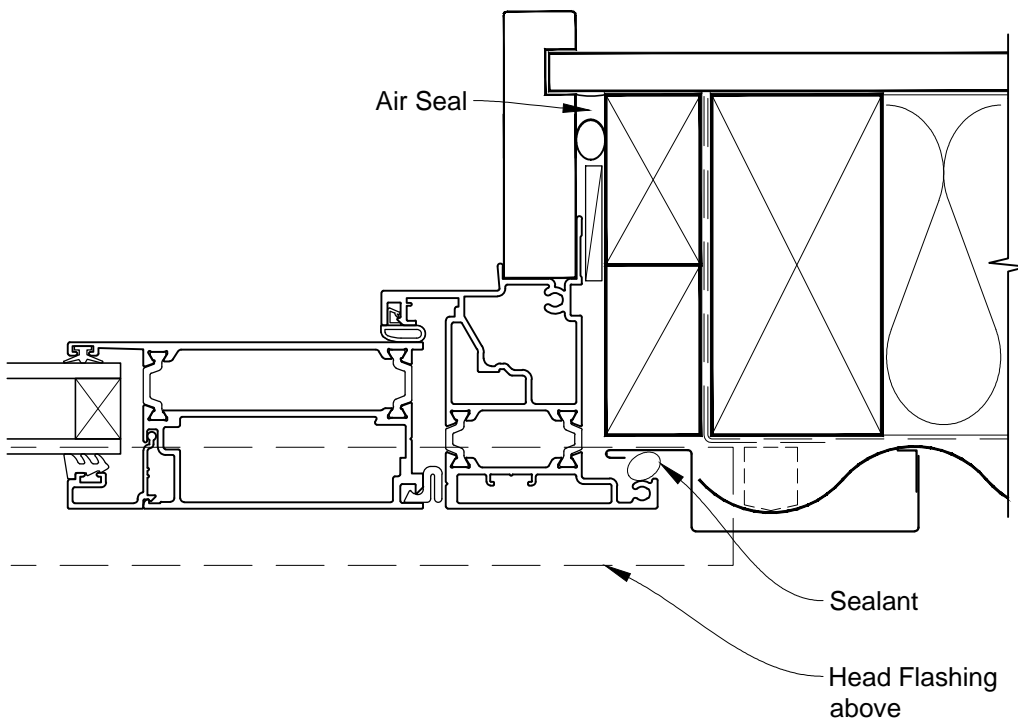

INSTALLATION DETAIL - METRO THERMAL HEART HINGED DOOR OPEN OUT ON PROFILE METAL CAVITY CONSTRUCTION

Date: 01.03.14

Scale: 1:2

CAD Ref.: MTHOPM-CH

INSTALLATION DETAIL - METRO THERMAL HEART HINGED DOOR OPEN OUT ON PROFILE METAL CAVITY CONSTRUCTION

Date: 01.03.14

Scale: 1:2

CAD Ref.: MTHOPM-CJ

INSTALLATION DETAIL - METRO THERMAL HEART HINGED DOOR OPEN OUT ON PROFILE METAL CAVITY CONSTRUCTION

Date: 01.03.14

Scale: 1:2

CAD Ref.: MTHOPM-CS

INSTALLATION DETAIL - METRO THERMAL HEART HINGED DOOR OPEN OUT ON PROFILE METAL DIRECT FIXED CLADDING

Date: 01.03.14

Scale: 1:2

CAD Ref.: MTHOPM-DH

INSTALLATION DETAIL - METRO THERMAL HEART HINGED DOOR OPEN OUT ON PROFILE METAL DIRECT FIXED CLADDING

Date: 01.03.14

Scale: 1:2

CAD Ref.: MTHOPM-DJ

INSTALLATION DETAIL - METRO THERMAL HEART HINGED DOOR OPEN OUT ON PROFILE METAL DIRECT FIXED CLADDING

Date: 01.03.14

Scale: 1:2

CAD Ref.: MTHOPM-DS