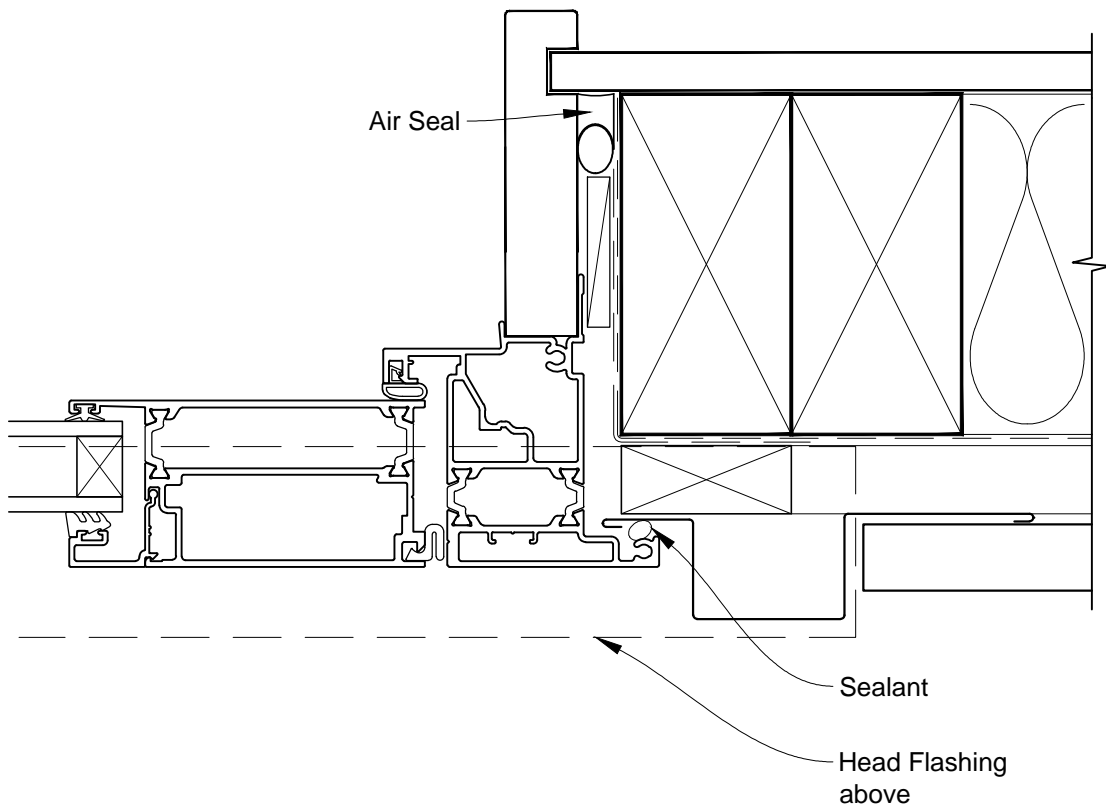

INSTALLATION DETAIL - METRO THERMAL HEART HINGED DOOR OPEN OUT ON PROFILE METAL CAVITY CONSTRUCTION

Date: 01.03.14

Scale: 1:2

CAD Ref.: MTHOPM-CH

INSTALLATION DETAIL - METRO THERMAL HEART HINGED DOOR OPEN OUT ON PROFILE METAL CAVITY CONSTRUCTION

Date: 01.03.14

Scale: 1:2

CAD Ref.: MTHOPM-CJ

INSTALLATION DETAIL - METRO THERMAL HEART HINGED DOOR OPEN OUT ON PROFILE METAL CAVITY CONSTRUCTION

Date: 01.03.14

Scale: 1:2

CAD Ref.: MTHOPM-CS

INSTALLATION DETAIL - METRO THERMAL HEART HINGED DOOR OPEN OUT ON PROFILE METAL DIRECT FIXED CLADDING

Date: 01.03.14

Scale: 1:2

CAD Ref.: MTHOPM-DH

INSTALLATION DETAIL - METRO THERMAL HEART HINGED DOOR OPEN OUT ON PROFILE METAL DIRECT FIXED CLADDING

Date: 01.03.14

Scale: 1:2

CAD Ref.: MTHOPM-DJ

INSTALLATION DETAIL - METRO THERMAL HEART HINGED DOOR OPEN OUT ON PROFILE METAL DIRECT FIXED CLADDING

Date: 01.03.14

Scale: 1:2

CAD Ref.: MTHOPM-DS