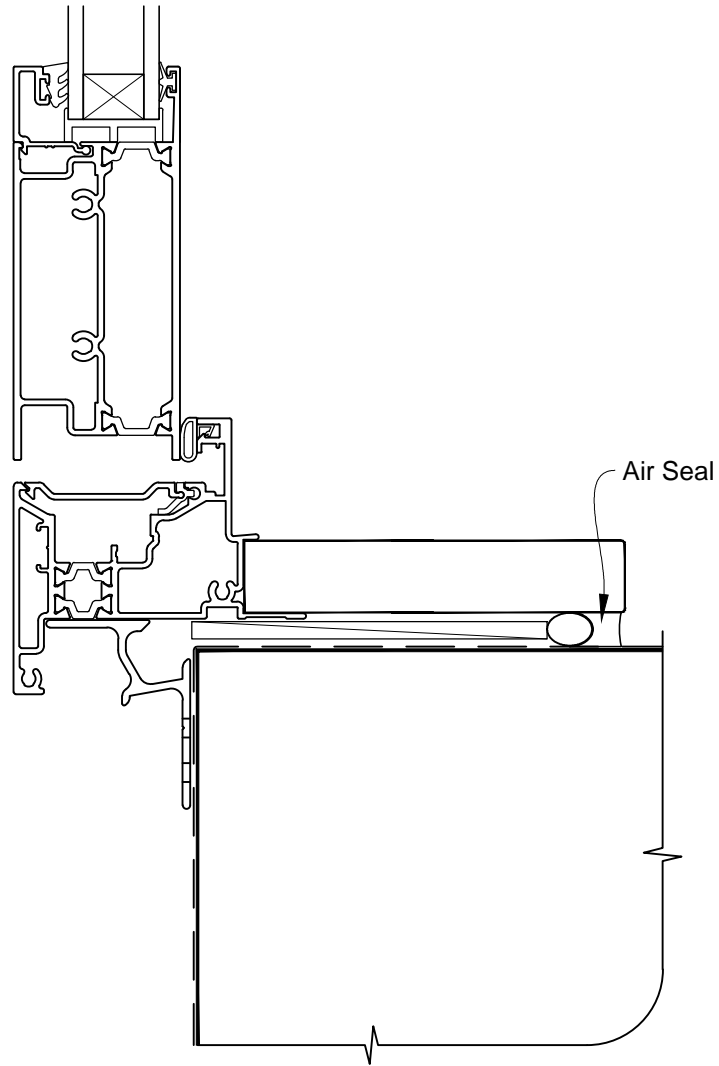

# INSTALLATION DETAIL - METRO THERMAL HEART HINGED DOOR OPEN OUT ON NO CLADDING CAVITY CONSTRUCTION

Date: 01.03.14

Scale: 1:2

CAD Ref.: MTHONC-CJ

# INSTALLATION DETAIL - METRO THERMAL HEART HINGED DOOR OPEN OUT ON NO CLADDING CAVITY CONSTRUCTION

Date: 01.03.14

Scale: 1:2

CAD Ref.: MTHONC-CS