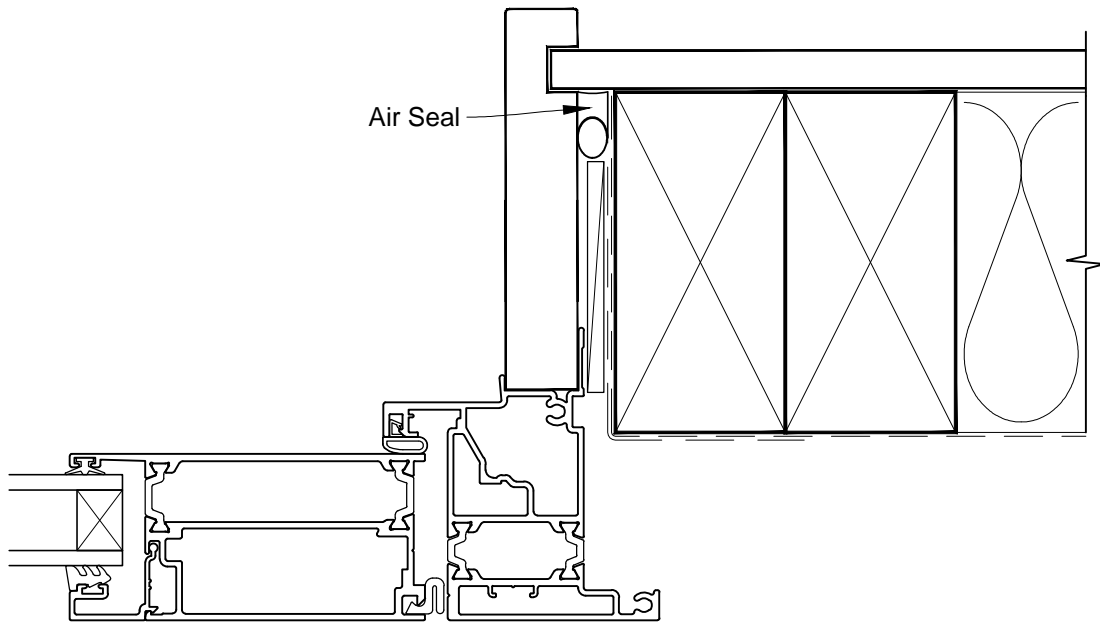

# INSTALLATION DETAIL - METRO THERMAL HEART HINGED DOOR OPEN OUT ON NO CLADDING CAVITY CONSTRUCTION

Date: 01.03.14

Scale: 1:2

CAD Ref.: MTHONC-CH

# INSTALLATION DETAIL - METRO THERMAL HEART HINGED DOOR OPEN OUT ON NO CLADDING CAVITY CONSTRUCTION

Date: 01.03.14

Scale: 1:2

CAD Ref.: MTHONC-CJ

# INSTALLATION DETAIL - METRO THERMAL HEART HINGED DOOR OPEN OUT ON NO CLADDING CAVITY CONSTRUCTION

Date: 01.03.14

Scale: 1:2

CAD Ref.: MTHONC-CS