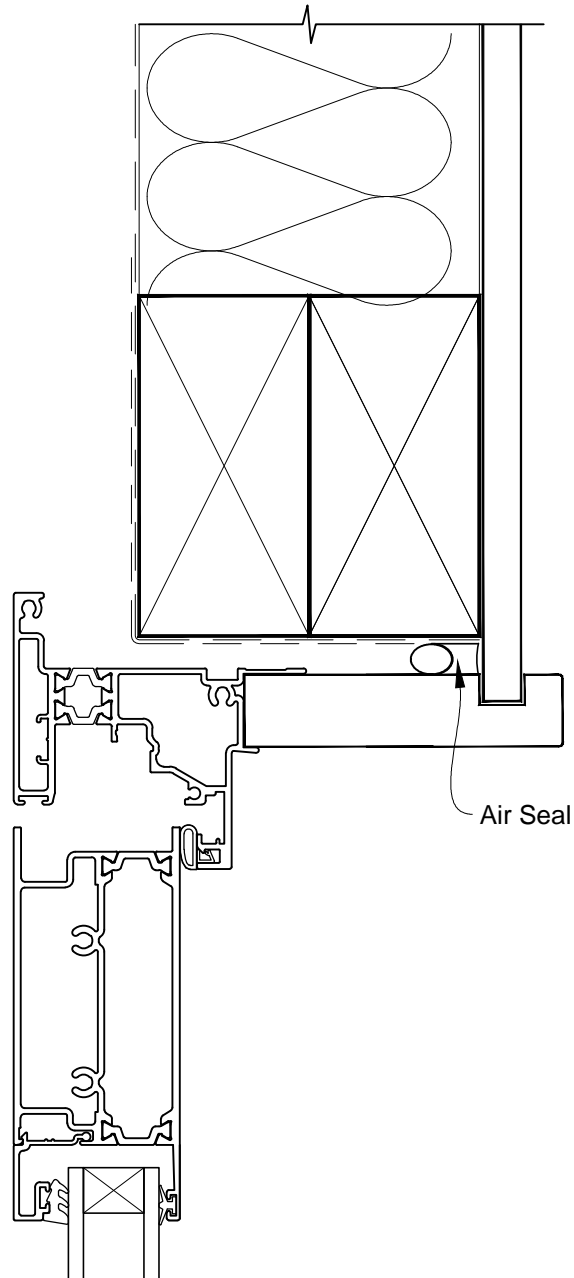

INSTALLATION DETAIL - METRO THERMAL HEART HINGED DOOR OPEN OUT ON NO CLADDING DIRECT FIXED CLADDING

Date: 01.03.14

Scale: 1:2

CAD Ref.: MTHONC-DH