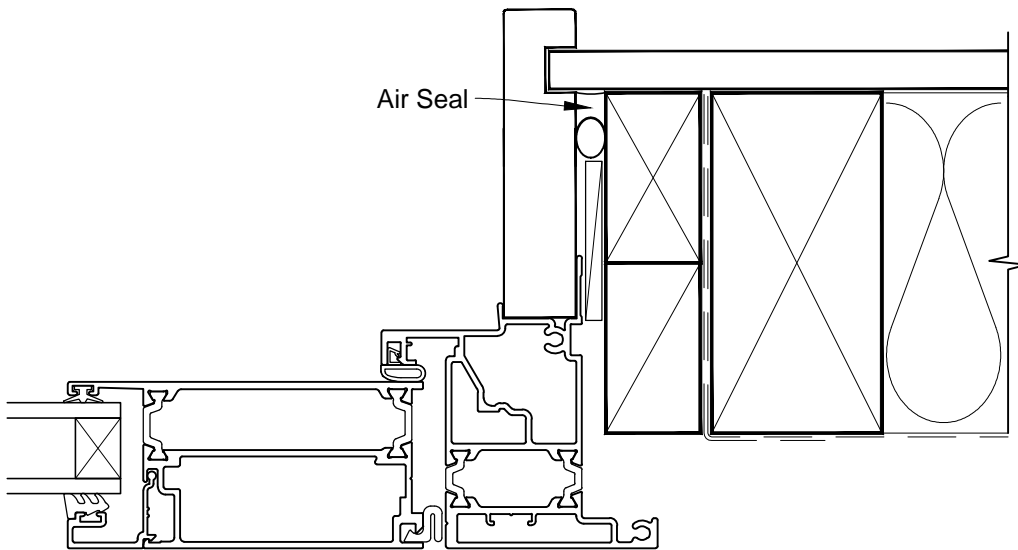

# INSTALLATION DETAIL - METRO THERMAL HEART HINGED DOOR OPEN OUT ON NO CLADDING DIRECT FIXED CLADDING

Date: 01.03.14

Scale: 1:2

CAD Ref.: MTHONC-DH

**INSTALLATION DETAIL - METRO THERMAL HEART  
HINGED DOOR OPEN OUT ON NO CLADDING  
DIRECT FIXED CLADDING**

Date: 01.03.14

Scale: 1:2

CAD Ref.: MTHONC-DJ

**INSTALLATION DETAIL - METRO THERMAL HEART  
HINGED DOOR OPEN OUT ON NO CLADDING  
DIRECT FIXED CLADDING**

Date: 01.03.14

Scale: 1:2

CAD Ref.: MTHONC-DS