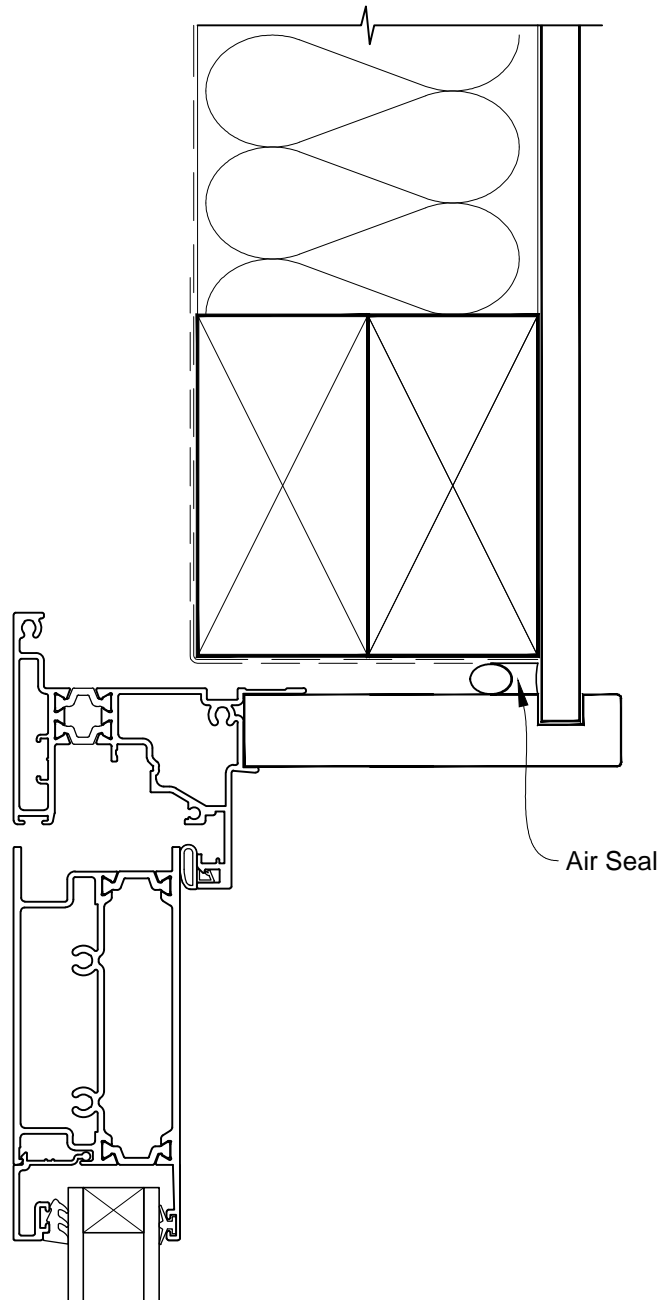

# INSTALLATION DETAIL - METRO THERMAL HEART HINGED DOOR OPEN OUT ON NO CLADDING CAVITY CONSTRUCTION

Date: 01.03.14

Scale: 1:2

CAD Ref.: MTHONC-CH

# INSTALLATION DETAIL - METRO THERMAL HEART HINGED DOOR OPEN OUT ON NO CLADDING CAVITY CONSTRUCTION

Date: 01.03.14

Scale: 1:2

CAD Ref.: MTHONC-CJ

# INSTALLATION DETAIL - METRO THERMAL HEART HINGED DOOR OPEN OUT ON NO CLADDING CAVITY CONSTRUCTION

Date: 01.03.14

Scale: 1:2

CAD Ref.: MTHONC-CS