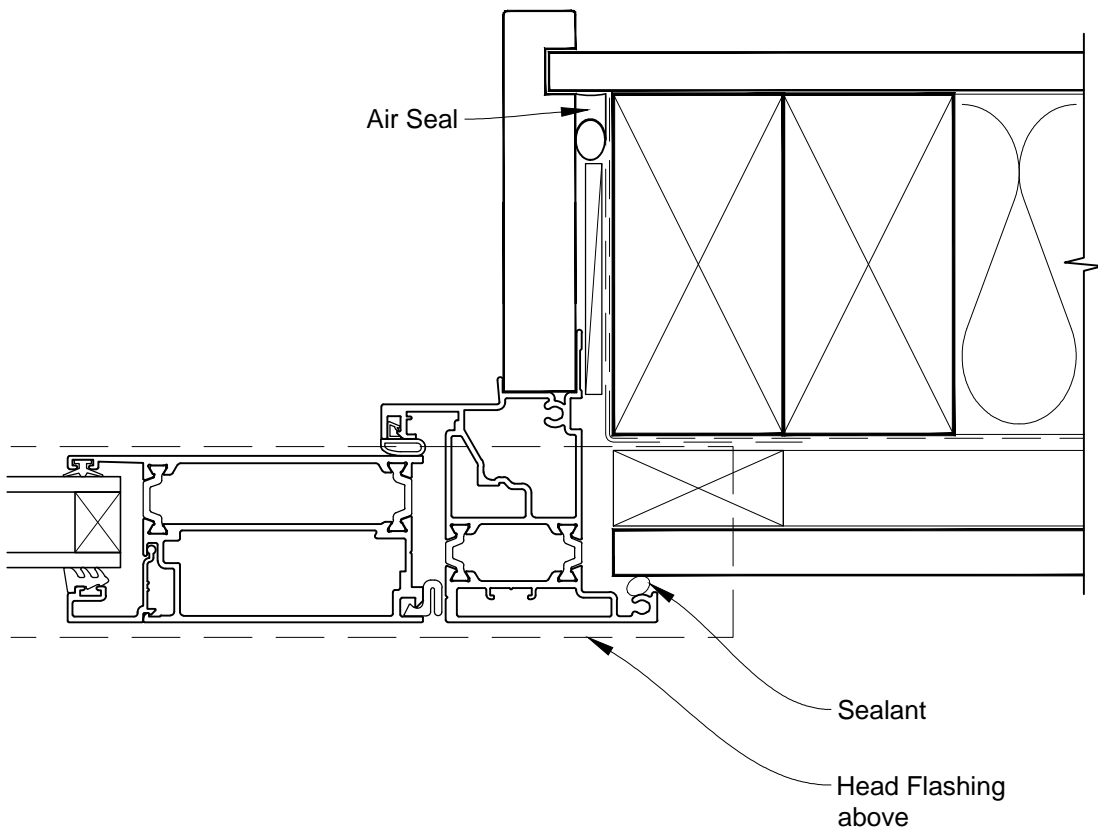

INSTALLATION DETAIL - METRO THERMAL HEART HINGED DOOR OPEN OUT ON FLAT SHEET CAVITY CONSTRUCTION

Date: 01.03.14

Scale: 1:2

CAD Ref.: MTHOFS-CH

INSTALLATION DETAIL - METRO THERMAL HEART HINGED DOOR OPEN OUT ON FLAT SHEET CAVITY CONSTRUCTION

Date: 01.03.14

Scale: 1:2

CAD Ref.: MTHOFS-CJ

INSTALLATION DETAIL - METRO THERMAL HEART HINGED DOOR OPEN OUT ON FLAT SHEET CAVITY CONSTRUCTION

Date: 01.03.14

Scale: 1:2

CAD Ref.: MTHOFS-CS

**INSTALLATION DETAIL - METRO THERMAL HEART
HINGED DOOR OPEN OUT ON FLAT SHEET
DIRECT FIXED CLADDING**

Date: 01.03.14

Scale: 1:2

CAD Ref.: MTHOFS-DH

**INSTALLATION DETAIL - METRO THERMAL HEART
HINGED DOOR OPEN OUT ON FLAT SHEET
DIRECT FIXED CLADDING**

Date: 01.03.14

Scale: 1:2

CAD Ref.: MTHOFS-DJ

INSTALLATION DETAIL - METRO THERMAL HEART HINGED DOOR OPEN OUT ON FLAT SHEET DIRECT FIXED CLADDING

Date: 01.03.14

Scale: 1:2

CAD Ref.: MTHOFS-DS