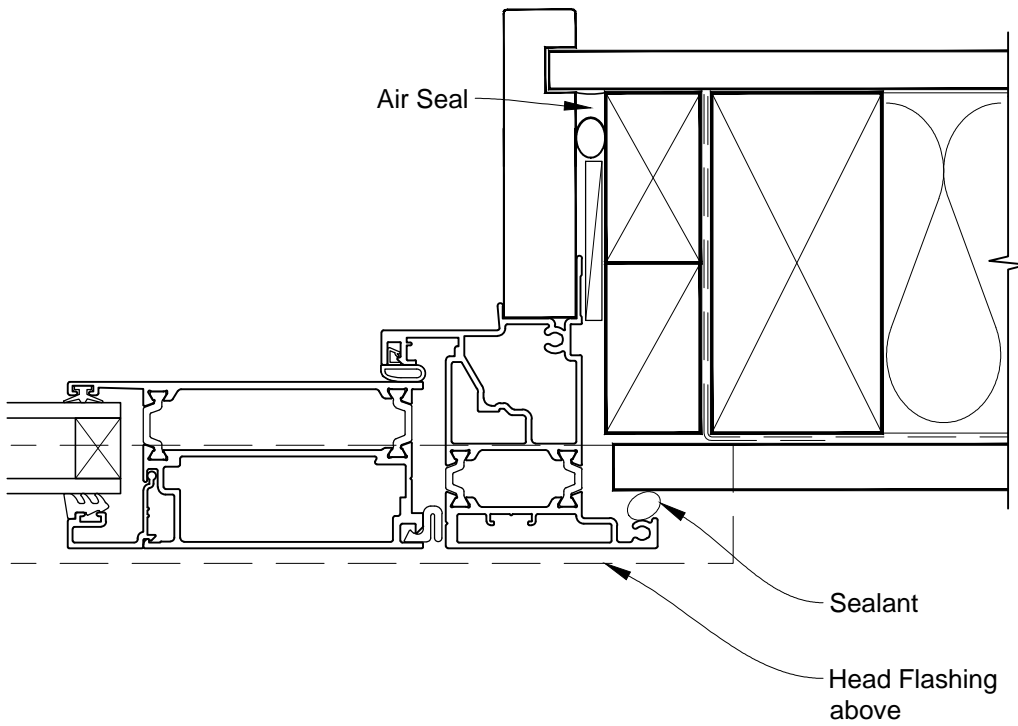

INSTALLATION DETAIL - METRO THERMAL HEART HINGED DOOR OPEN OUT ON FLAT SHEET CAVITY CONSTRUCTION

Date: 01.03.14

Scale: 1:2

CAD Ref.: MTHOFS-CH

INSTALLATION DETAIL - METRO THERMAL HEART HINGED DOOR OPEN OUT ON FLAT SHEET CAVITY CONSTRUCTION

Date: 01.03.14

Scale: 1:2

CAD Ref.: MTHOFS-CJ

INSTALLATION DETAIL - METRO THERMAL HEART HINGED DOOR OPEN OUT ON FLAT SHEET CAVITY CONSTRUCTION

Date: 01.03.14

Scale: 1:2

CAD Ref.: MTHOFS-CS

**INSTALLATION DETAIL - METRO THERMAL HEART
HINGED DOOR OPEN OUT ON FLAT SHEET
DIRECT FIXED CLADDING**

Date: 01.03.14

Scale: 1:2

CAD Ref.: MTHOFS-DH

**INSTALLATION DETAIL - METRO THERMAL HEART
HINGED DOOR OPEN OUT ON FLAT SHEET
DIRECT FIXED CLADDING**

Date: 01.03.14

Scale: 1:2

CAD Ref.: MTHOFS-DJ

INSTALLATION DETAIL - METRO THERMAL HEART HINGED DOOR OPEN OUT ON FLAT SHEET DIRECT FIXED CLADDING