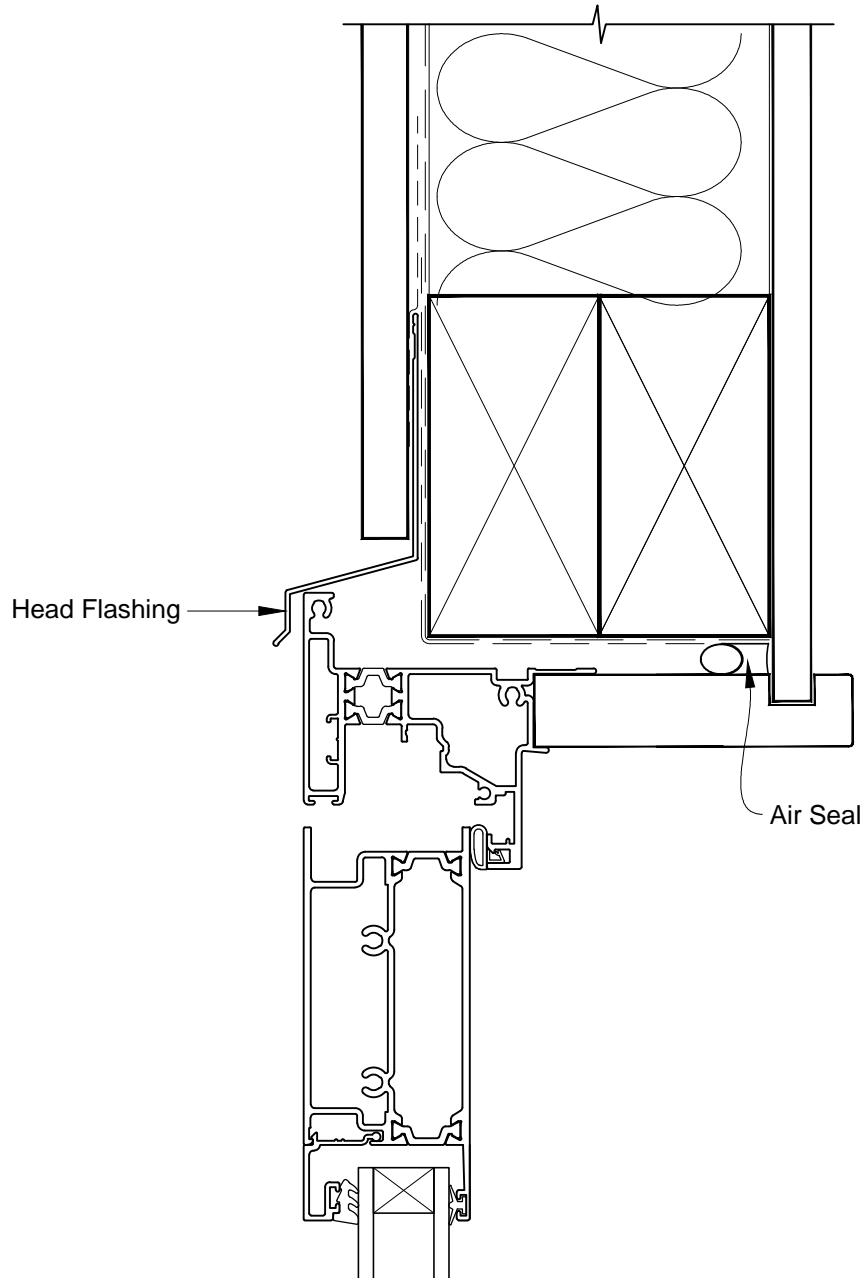

INSTALLATION DETAIL - METRO THERMAL HEART HINGED DOOR OPEN OUT ON FLAT SHEET CAVITY CONSTRUCTION

Date: 01.03.14

Scale: 1:2

CAD Ref.: MTHOFS-CH

INSTALLATION DETAIL - METRO THERMAL HEART HINGED DOOR OPEN OUT ON FLAT SHEET CAVITY CONSTRUCTION

Date: 01.03.14

Scale: 1:2

CAD Ref.: MTHOFS-CJ

INSTALLATION DETAIL - METRO THERMAL HEART HINGED DOOR OPEN OUT ON FLAT SHEET CAVITY CONSTRUCTION

Date: 01.03.14

Scale: 1:2

CAD Ref.: MTHOFS-CS

**INSTALLATION DETAIL - METRO THERMAL HEART
HINGED DOOR OPEN OUT ON FLAT SHEET
DIRECT FIXED CLADDING**

Date: 01.03.14

Scale: 1:2

CAD Ref.: MTHOFS-DH

**INSTALLATION DETAIL - METRO THERMAL HEART
HINGED DOOR OPEN OUT ON FLAT SHEET
DIRECT FIXED CLADDING**

Date: 01.03.14

Scale: 1:2

CAD Ref.: MTHOFS-DJ

INSTALLATION DETAIL - METRO THERMAL HEART HINGED DOOR OPEN OUT ON FLAT SHEET DIRECT FIXED CLADDING