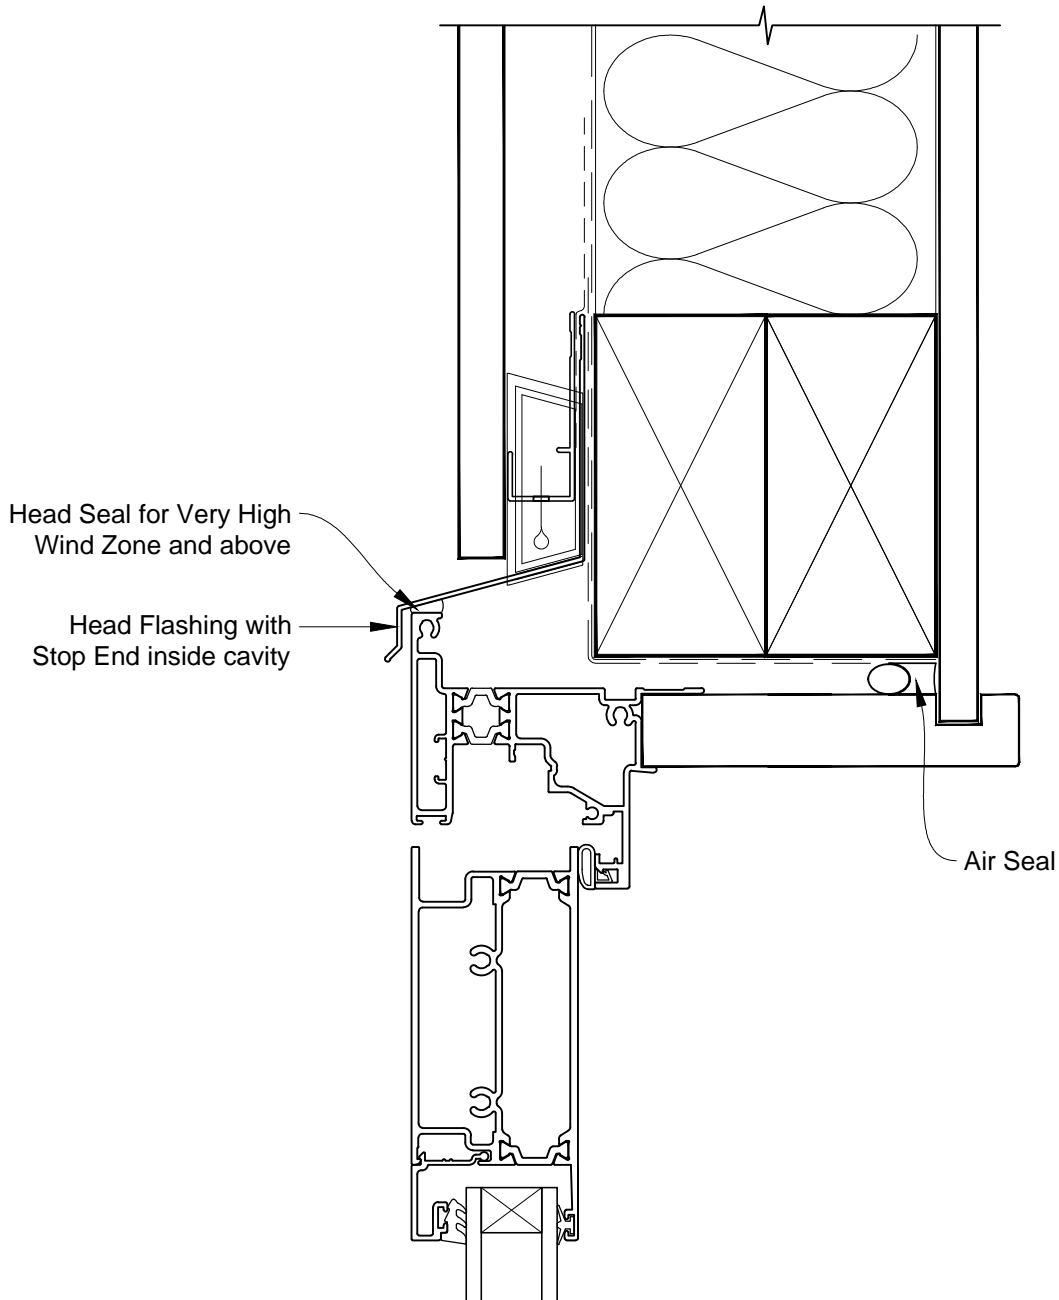

INSTALLATION DETAIL - METRO THERMAL HEART HINGED DOOR OPEN OUT ON FLAT SHEET CAVITY CONSTRUCTION

Date: 01.03.14

Scale: 1:2

CAD Ref.: MTHOFS-CH

INSTALLATION DETAIL - METRO THERMAL HEART HINGED DOOR OPEN OUT ON FLAT SHEET CAVITY CONSTRUCTION

Date: 01.03.14

Scale: 1:2

CAD Ref.: MTHOFS-CJ

INSTALLATION DETAIL - METRO THERMAL HEART HINGED DOOR OPEN OUT ON FLAT SHEET CAVITY CONSTRUCTION

Date: 01.03.14

Scale: 1:2

CAD Ref.: MTHOFS-CS

**INSTALLATION DETAIL - METRO THERMAL HEART
HINGED DOOR OPEN OUT ON FLAT SHEET
DIRECT FIXED CLADDING**