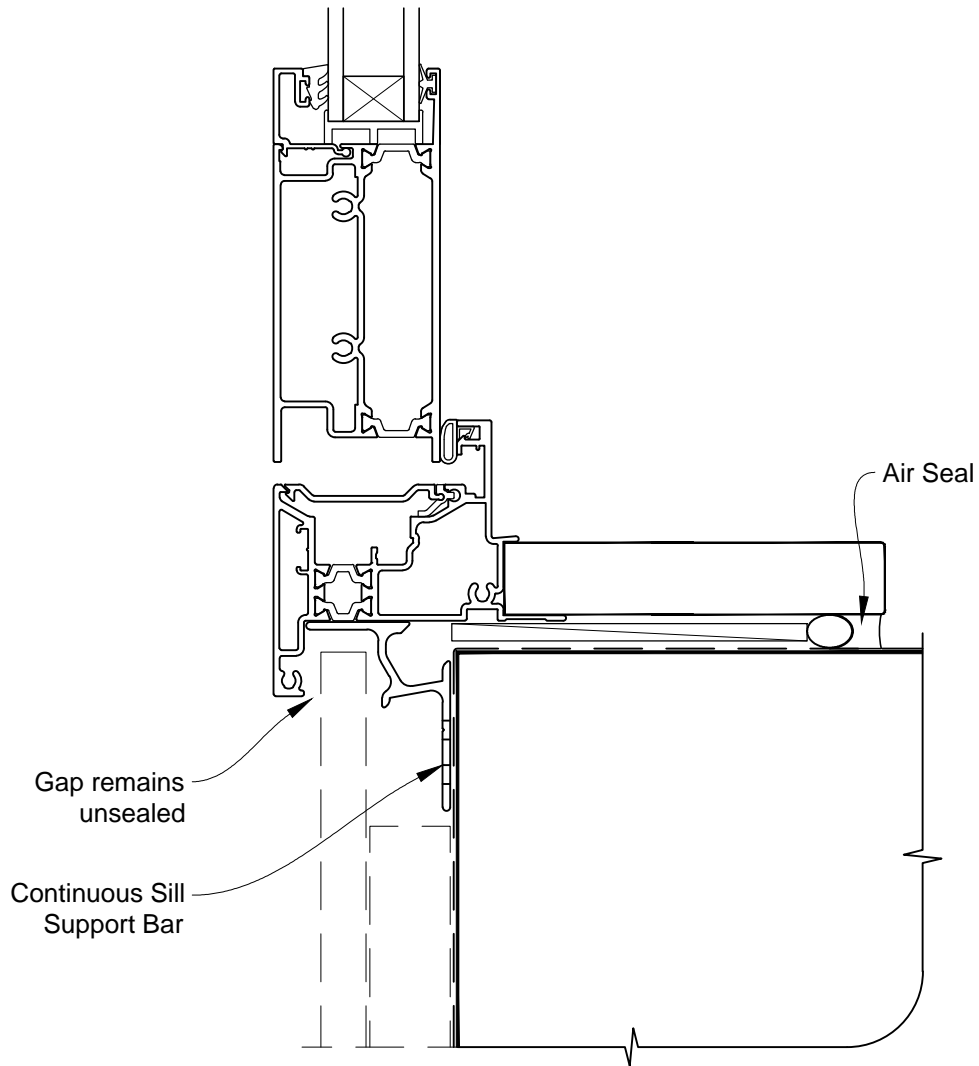

INSTALLATION DETAIL - METRO THERMAL HEART HINGED DOOR OPEN OUT ON FLAT SHEET CAVITY CONSTRUCTION

Date: 01.03.14

Scale: 1:2

CAD Ref.: MTHOFS-CH

INSTALLATION DETAIL - METRO THERMAL HEART HINGED DOOR OPEN OUT ON FLAT SHEET CAVITY CONSTRUCTION

Date: 01.03.14

Scale: 1:2

CAD Ref.: MTHOFS-CJ

INSTALLATION DETAIL - METRO THERMAL HEART HINGED DOOR OPEN OUT ON FLAT SHEET CAVITY CONSTRUCTION

Date: 01.03.14

Scale: 1:2

CAD Ref.: MTHOFS-CS

**INSTALLATION DETAIL - METRO THERMAL HEART
HINGED DOOR OPEN OUT ON FLAT SHEET
DIRECT FIXED CLADDING**

Date: 01.03.14

Scale: 1:2

CAD Ref.: MTHOFS-DH

**INSTALLATION DETAIL - METRO THERMAL HEART
HINGED DOOR OPEN OUT ON FLAT SHEET
DIRECT FIXED CLADDING**

Date: 01.03.14

Scale: 1:2

CAD Ref.: MTHOFS-DJ

INSTALLATION DETAIL - METRO THERMAL HEART HINGED DOOR OPEN OUT ON FLAT SHEET DIRECT FIXED CLADDING