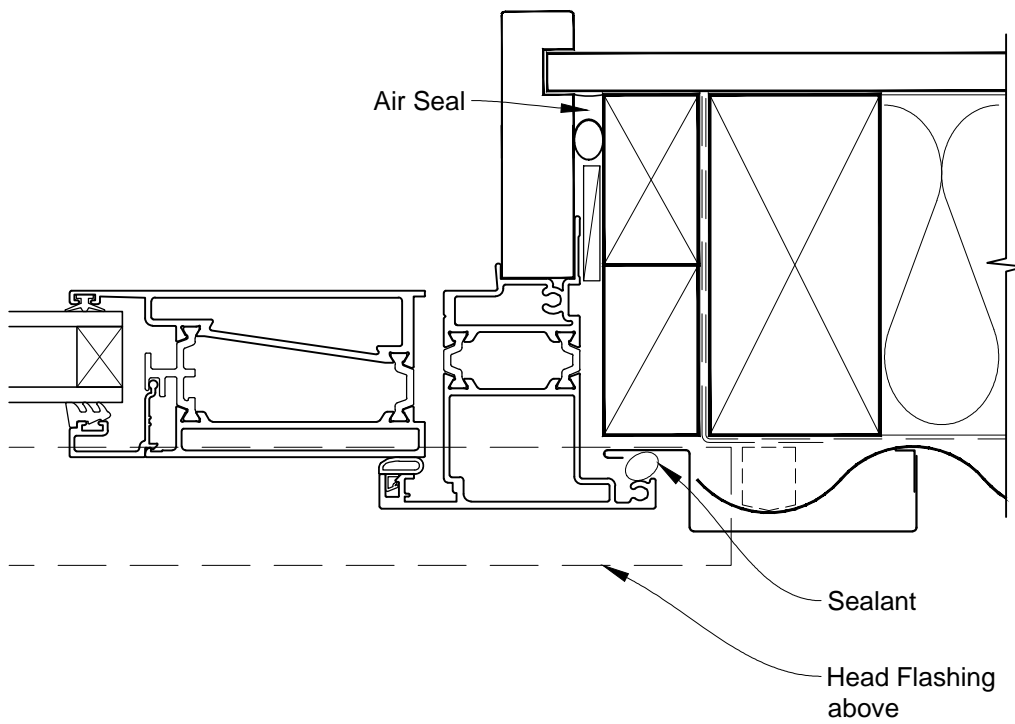

INSTALLATION DETAIL - METRO THERMAL HEART HINGED DOOR OPEN IN ON PROFILE METAL CAVITY CONSTRUCTION

Date: 01.03.14

Scale: 1:2

CAD Ref.: MTHIPM-CH

INSTALLATION DETAIL - METRO THERMAL HEART HINGED DOOR OPEN IN ON PROFILE METAL CAVITY CONSTRUCTION

Date: 01.03.14

Scale: 1:2

CAD Ref.: MTHIPM-CJ

INSTALLATION DETAIL - METRO THERMAL HEART HINGED DOOR OPEN IN ON PROFILE METAL CAVITY CONSTRUCTION

Date: 01.03.14

Scale: 1:2

CAD Ref.: MTHIPM-CS

INSTALLATION DETAIL - METRO THERMAL HEART HINGED DOOR OPEN IN ON PROFILE METAL DIRECT FIXED CLADDING

Date: 01.03.14

Scale: 1:2

CAD Ref.: MTHIPM-DH

INSTALLATION DETAIL - METRO THERMAL HEART HINGED DOOR OPEN IN ON PROFILE METAL DIRECT FIXED CLADDING

Date: 01.03.14

Scale: 1:2

CAD Ref.: MTHIPM-DJ

INSTALLATION DETAIL - METRO THERMAL HEART HINGED DOOR OPEN IN ON PROFILE METAL DIRECT FIXED CLADDING

Date: 01.03.14

Scale: 1:2

CAD Ref.: MTHIPM-DS