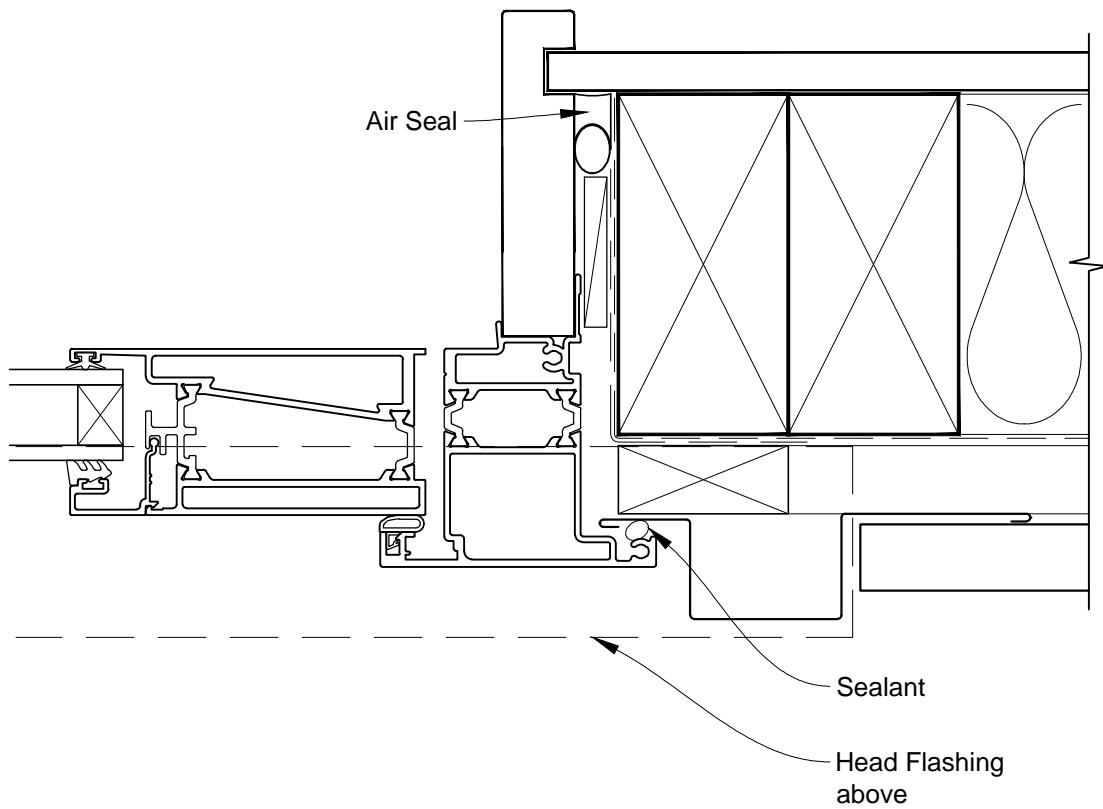

INSTALLATION DETAIL - METRO THERMAL HEART HINGED DOOR OPEN IN ON PROFILE METAL CAVITY CONSTRUCTION

Date: 01.03.14

Scale: 1:2

CAD Ref.: MTHIPM-CH

INSTALLATION DETAIL - METRO THERMAL HEART HINGED DOOR OPEN IN ON PROFILE METAL CAVITY CONSTRUCTION

Date: 01.03.14

Scale: 1:2

CAD Ref.: MTHIPM-CJ

INSTALLATION DETAIL - METRO THERMAL HEART HINGED DOOR OPEN IN ON PROFILE METAL CAVITY CONSTRUCTION

Date: 01.03.14

Scale: 1:2

CAD Ref.: MTHIPM-CS

INSTALLATION DETAIL - METRO THERMAL HEART HINGED DOOR OPEN IN ON PROFILE METAL DIRECT FIXED CLADDING

Date: 01.03.14

Scale: 1:2

CAD Ref.: MTHIPM-DH

INSTALLATION DETAIL - METRO THERMAL HEART HINGED DOOR OPEN IN ON PROFILE METAL DIRECT FIXED CLADDING

Date: 01.03.14

Scale: 1:2

CAD Ref.: MTHIPM-DJ

INSTALLATION DETAIL - METRO THERMAL HEART HINGED DOOR OPEN IN ON PROFILE METAL DIRECT FIXED CLADDING