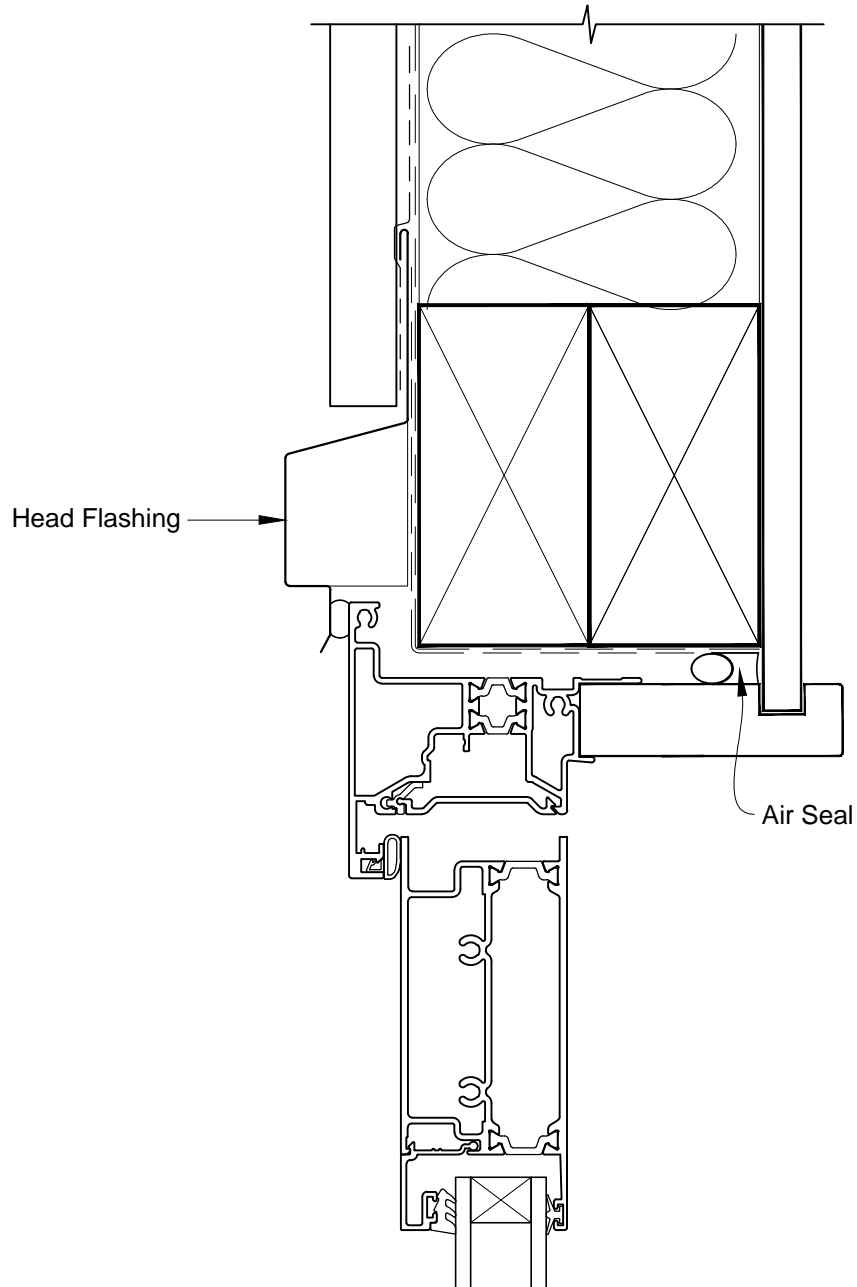

INSTALLATION DETAIL - METRO THERMAL HEART HINGED DOOR OPEN IN ON PROFILE METAL CAVITY CONSTRUCTION

Date: 01.03.14

Scale: 1:2

CAD Ref.: MTHIPM-CH

INSTALLATION DETAIL - METRO THERMAL HEART HINGED DOOR OPEN IN ON PROFILE METAL CAVITY CONSTRUCTION

Date: 01.03.14

Scale: 1:2

CAD Ref.: MTHIPM-CJ

INSTALLATION DETAIL - METRO THERMAL HEART HINGED DOOR OPEN IN ON PROFILE METAL CAVITY CONSTRUCTION

Date: 01.03.14

Scale: 1:2

CAD Ref.: MTHIPM-CS

INSTALLATION DETAIL - METRO THERMAL HEART HINGED DOOR OPEN IN ON PROFILE METAL DIRECT FIXED CLADDING

Date: 01.03.14

Scale: 1:2

CAD Ref.: MTHIPM-DH

INSTALLATION DETAIL - METRO THERMAL HEART HINGED DOOR OPEN IN ON PROFILE METAL DIRECT FIXED CLADDING

Date: 01.03.14

Scale: 1:2

CAD Ref.: MTHIPM-DJ

INSTALLATION DETAIL - METRO THERMAL HEART HINGED DOOR OPEN IN ON PROFILE METAL DIRECT FIXED CLADDING