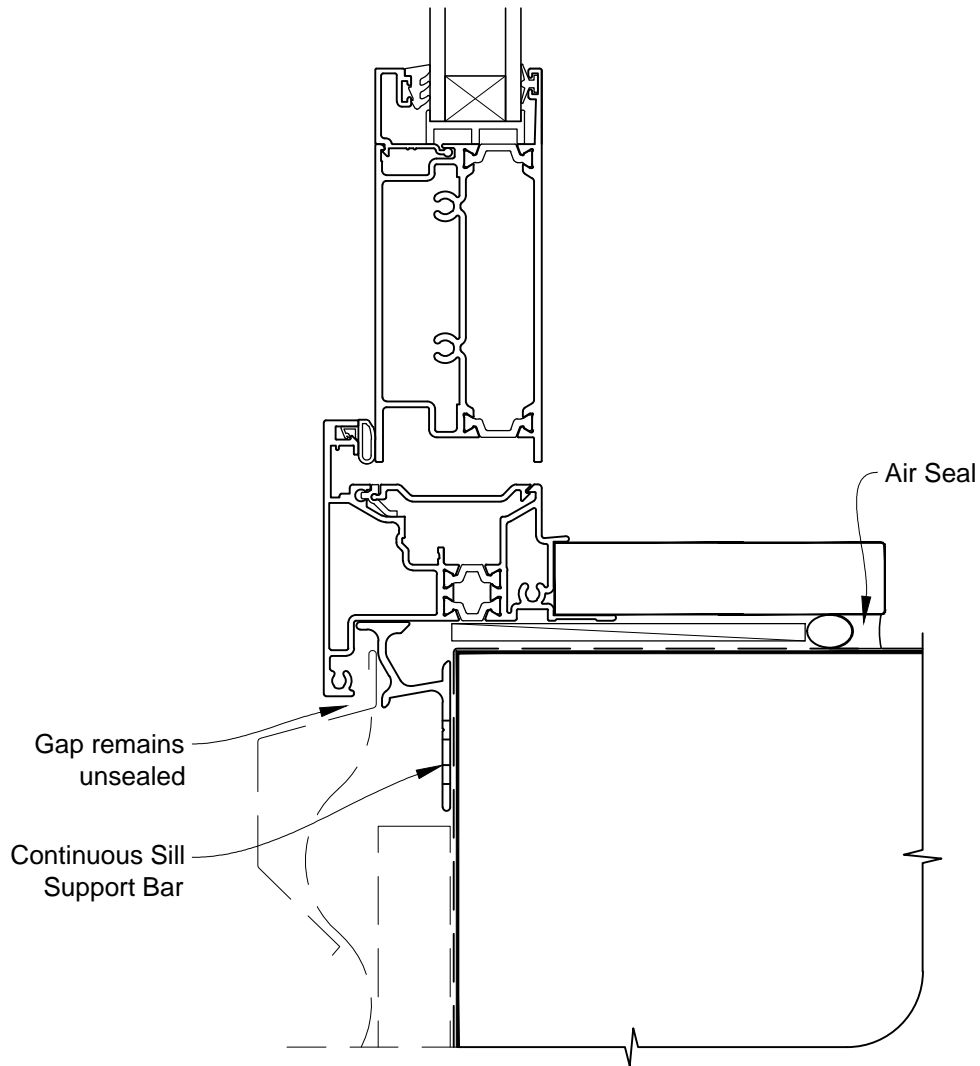

INSTALLATION DETAIL - METRO THERMAL HEART HINGED DOOR OPEN IN ON PROFILE METAL CAVITY CONSTRUCTION

Date: 01.03.14

Scale: 1:2

CAD Ref.: MTHIPM-CH

INSTALLATION DETAIL - METRO THERMAL HEART HINGED DOOR OPEN IN ON PROFILE METAL CAVITY CONSTRUCTION

Date: 01.03.14

Scale: 1:2

CAD Ref.: MTHIPM-CJ

INSTALLATION DETAIL - METRO THERMAL HEART HINGED DOOR OPEN IN ON PROFILE METAL CAVITY CONSTRUCTION

Date: 01.03.14

Scale: 1:2

CAD Ref.: MTHIPM-CS

INSTALLATION DETAIL - METRO THERMAL HEART HINGED DOOR OPEN IN ON PROFILE METAL DIRECT FIXED CLADDING

Date: 01.03.14

Scale: 1:2

CAD Ref.: MTHIPM-DH

INSTALLATION DETAIL - METRO THERMAL HEART HINGED DOOR OPEN IN ON PROFILE METAL DIRECT FIXED CLADDING

Date: 01.03.14

Scale: 1:2

CAD Ref.: MTHIPM-DJ

INSTALLATION DETAIL - METRO THERMAL HEART HINGED DOOR OPEN IN ON PROFILE METAL DIRECT FIXED CLADDING