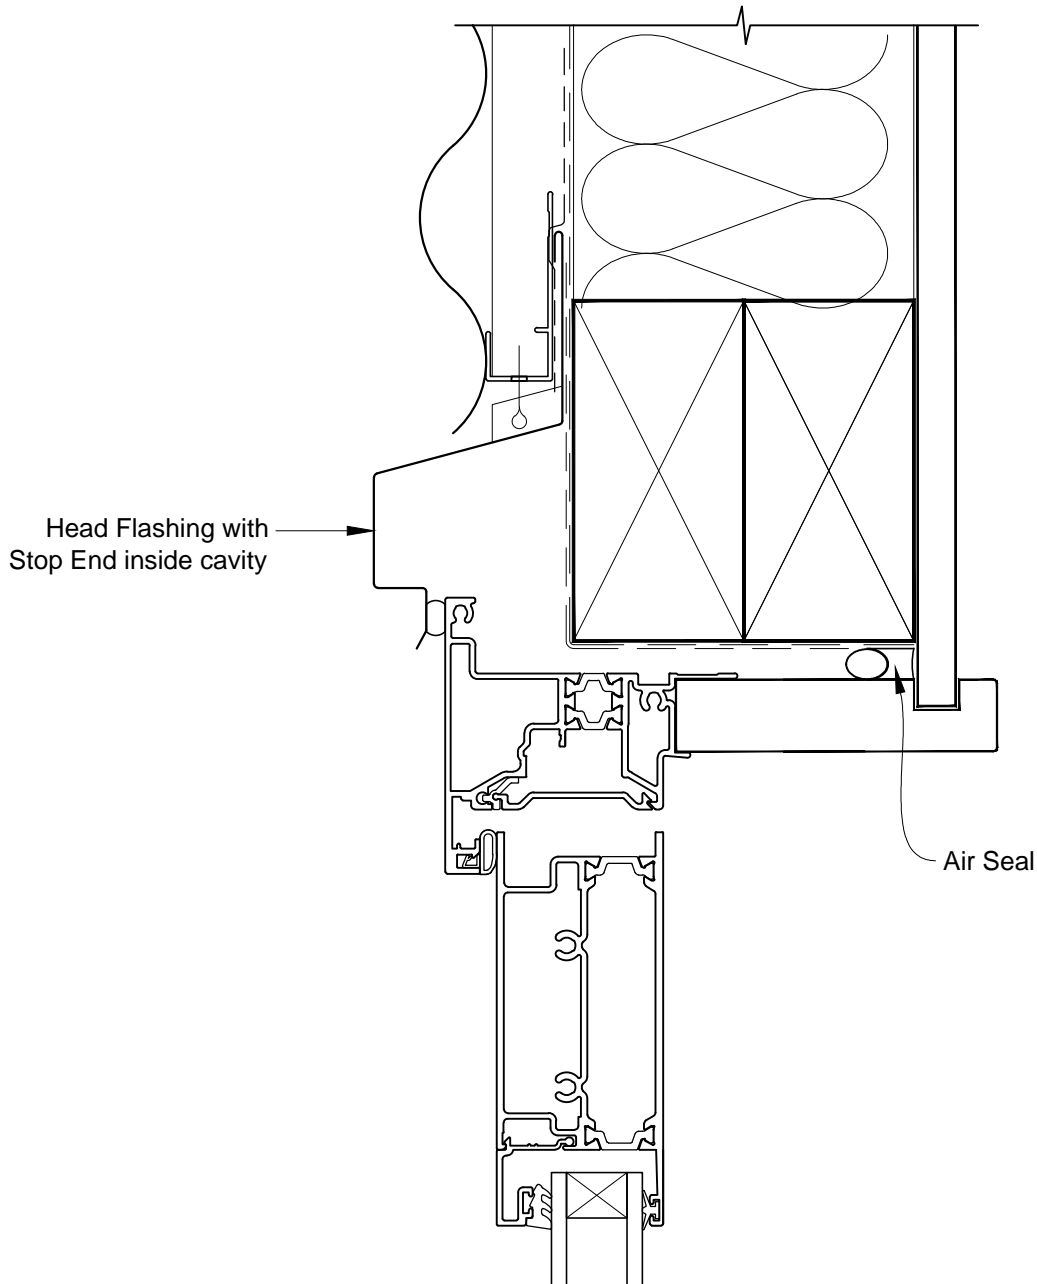

INSTALLATION DETAIL - METRO THERMAL HEART HINGED DOOR OPEN IN ON PROFILE METAL CAVITY CONSTRUCTION

Date: 01.03.14

Scale: 1:2

CAD Ref.: MTHIPM-CH

INSTALLATION DETAIL - METRO THERMAL HEART HINGED DOOR OPEN IN ON PROFILE METAL CAVITY CONSTRUCTION

Date: 01.03.14

Scale: 1:2

CAD Ref.: MTHIPM-CJ

INSTALLATION DETAIL - METRO THERMAL HEART HINGED DOOR OPEN IN ON PROFILE METAL CAVITY CONSTRUCTION

Date: 01.03.14

Scale: 1:2

CAD Ref.: MTHIPM-CS

INSTALLATION DETAIL - METRO THERMAL HEART HINGED DOOR OPEN IN ON PROFILE METAL DIRECT FIXED CLADDING

Date: 01.03.14

Scale: 1:2

CAD Ref.: MTHIPM-DH

INSTALLATION DETAIL - METRO THERMAL HEART HINGED DOOR OPEN IN ON PROFILE METAL DIRECT FIXED CLADDING

Date: 01.03.14

Scale: 1:2

CAD Ref.: MTHIPM-DJ

INSTALLATION DETAIL - METRO THERMAL HEART HINGED DOOR OPEN IN ON PROFILE METAL DIRECT FIXED CLADDING