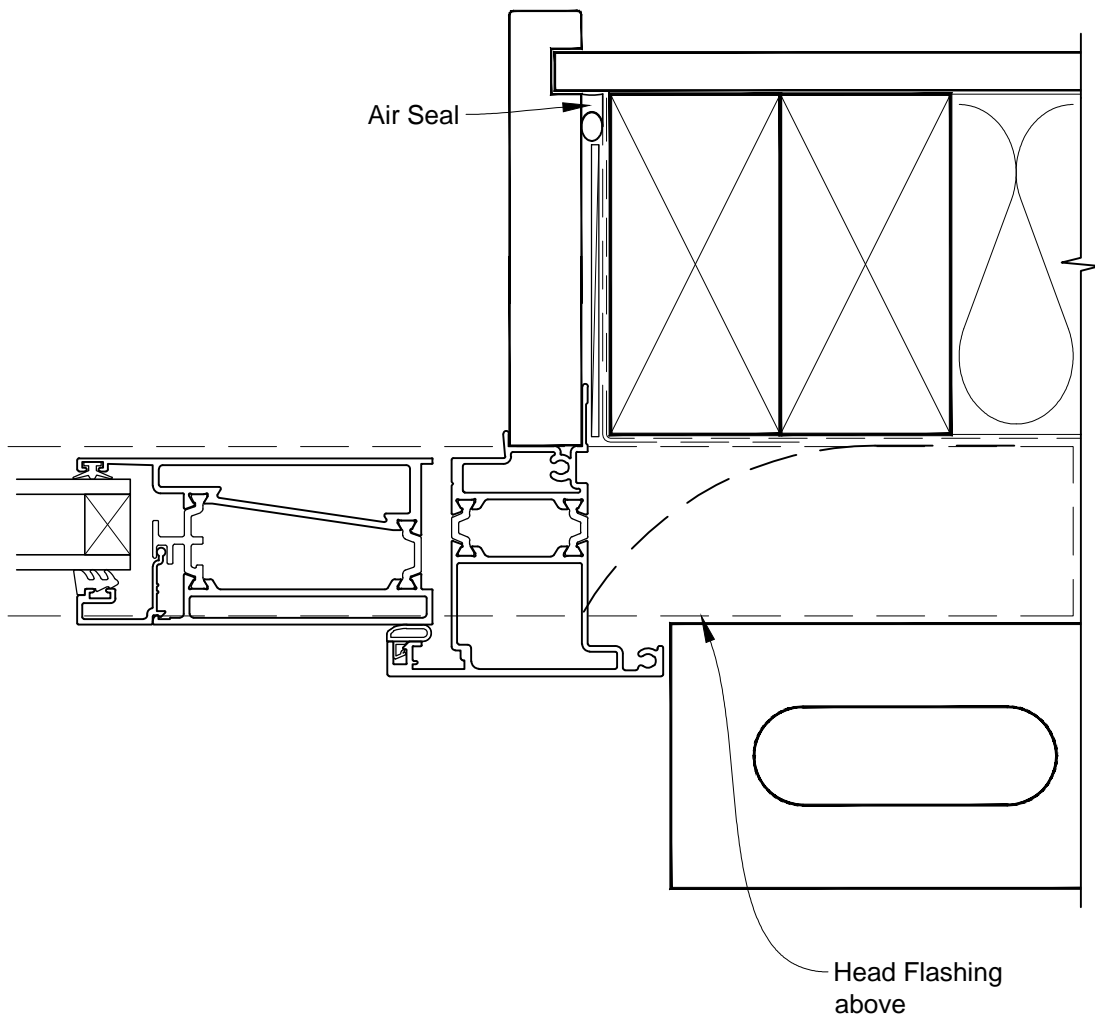

INSTALLATION DETAIL - METRO THERMAL HEART HINGED DOOR OPEN IN ON BRICK VENEER CAVITY CONSTRUCTION

Date: 01.03.14

Scale: 1:2

CAD Ref.: MTHIBV-CH

INSTALLATION DETAIL - METRO THERMAL HEART HINGED DOOR OPEN IN ON BRICK VENEER CAVITY CONSTRUCTION

Date: 01.03.14

Scale: 1:2

CAD Ref.: MTHIBV-CJ

INSTALLATION DETAIL - METRO THERMAL HEART HINGED DOOR OPEN IN ON BRICK VENEER CAVITY CONSTRUCTION

Date: 01.03.14

Scale: 1:2

CAD Ref.: MTHIBV-CS