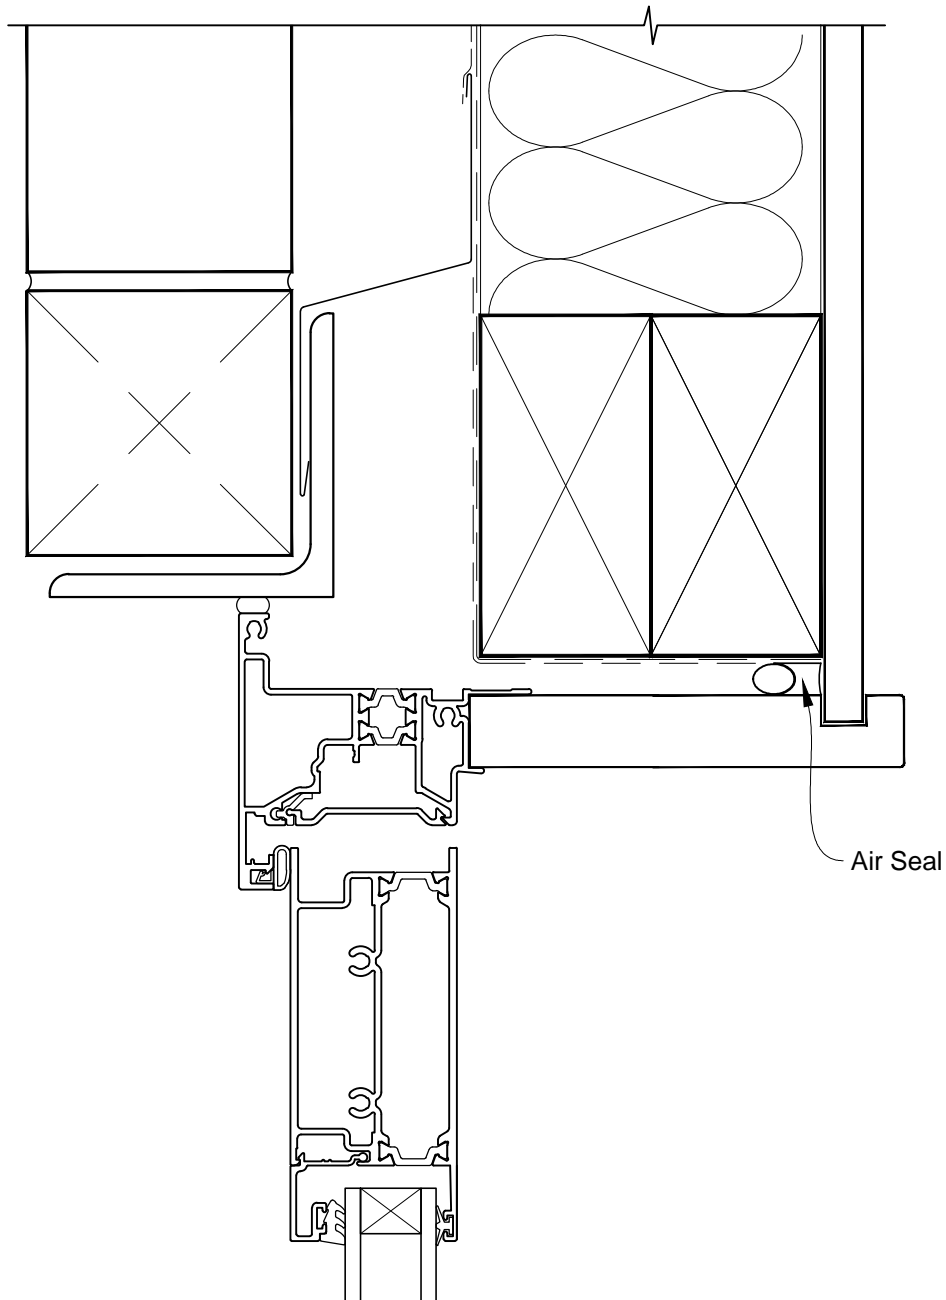

INSTALLATION DETAIL - METRO THERMAL HEART HINGED DOOR OPEN IN ON BRICK VENEER CAVITY CONSTRUCTION

Date: 01.03.14

Scale: 1:2

CAD Ref.: MTHIBV-CH

INSTALLATION DETAIL - METRO THERMAL HEART HINGED DOOR OPEN IN ON BRICK VENEER CAVITY CONSTRUCTION

Date: 01.03.14

Scale: 1:2

CAD Ref.: MTHIBV-CJ

INSTALLATION DETAIL - METRO THERMAL HEART HINGED DOOR OPEN IN ON BRICK VENEER CAVITY CONSTRUCTION

Date: 01.03.14

Scale: 1:2

CAD Ref.: MTHIBV-CS