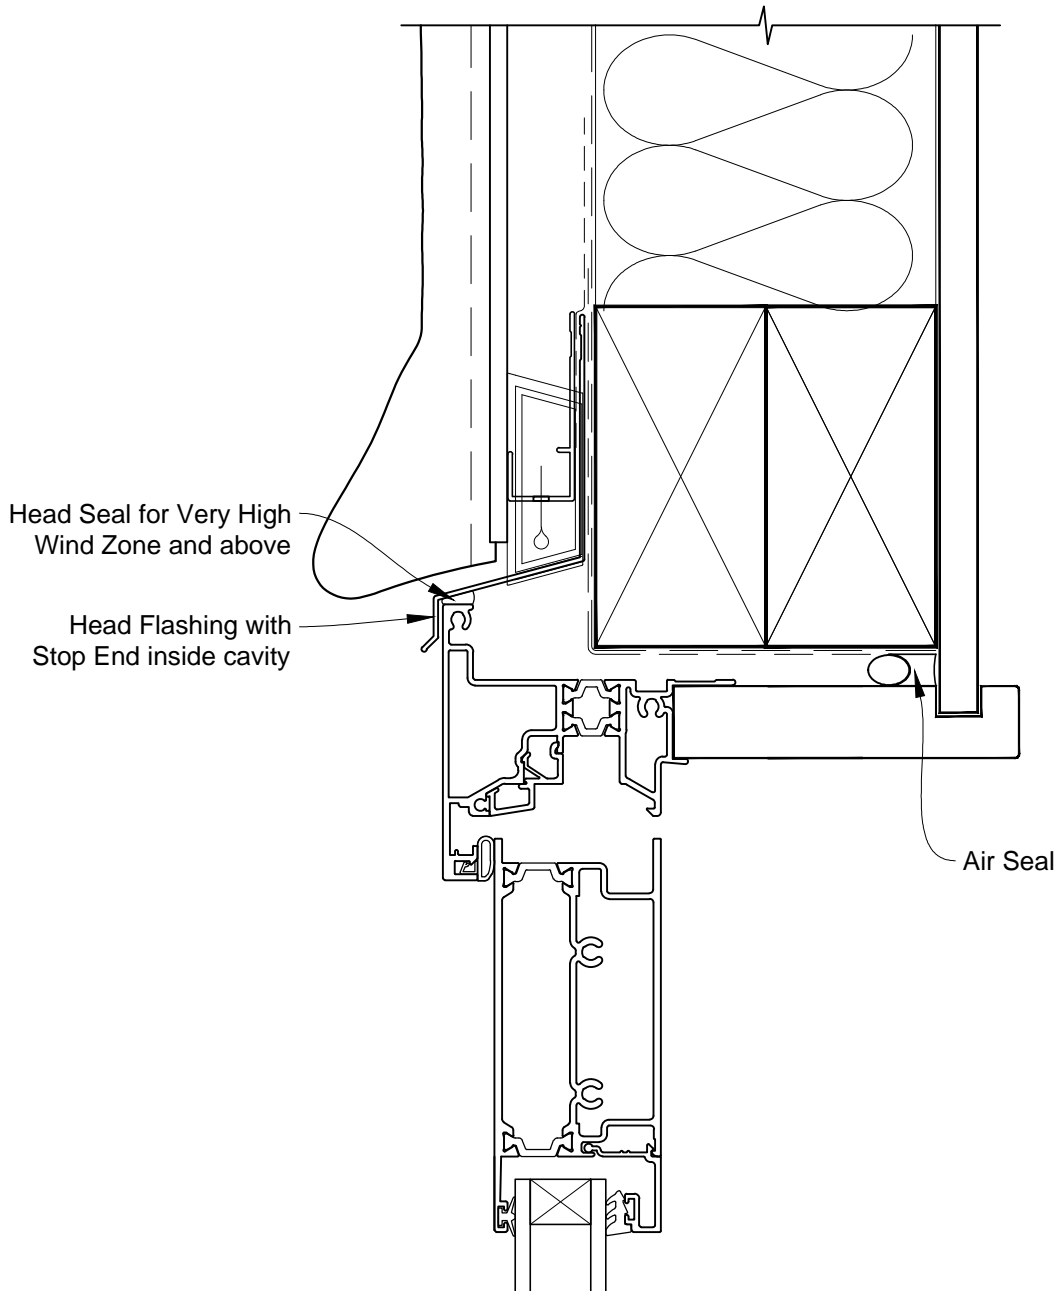

INSTALLATION DETAIL - METRO THERMAL HEART BIFOLD DOOR OPEN IN ON STUCCO CAVITY CONSTRUCTION

Date: 01.03.14

Scale: 1:2

CAD Ref.: MTBIST-CH

INSTALLATION DETAIL - METRO THERMAL HEART BIFOLD DOOR OPEN IN ON STUCCO CAVITY CONSTRUCTION

Date: 01.03.14

Scale: 1:2

CAD Ref.: MTBIST-CJ

INSTALLATION DETAIL - METRO THERMAL HEART BIFOLD DOOR OPEN IN ON STUCCO CAVITY CONSTRUCTION

Date: 01.03.14

Scale: 1:2

CAD Ref.: MTBIST-CS