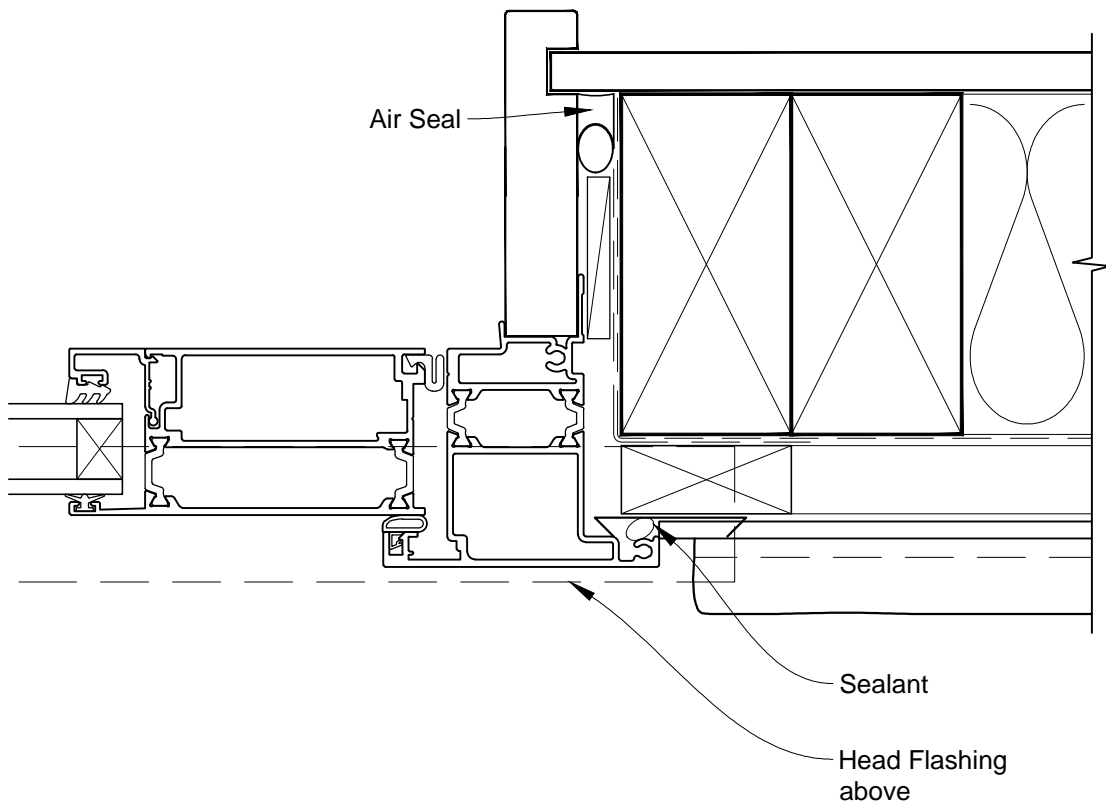

INSTALLATION DETAIL - METRO THERMAL HEART BIFOLD DOOR OPEN IN ON STUCCO CAVITY CONSTRUCTION

Date: 01.03.14

Scale: 1:2

CAD Ref.: MTBIST-CH

INSTALLATION DETAIL - METRO THERMAL HEART BIFOLD DOOR OPEN IN ON STUCCO CAVITY CONSTRUCTION

Date: 01.03.14

Scale: 1:2

CAD Ref.: MTBIST-CJ

INSTALLATION DETAIL - METRO THERMAL HEART BIFOLD DOOR OPEN IN ON STUCCO CAVITY CONSTRUCTION

Date: 01.03.14

Scale: 1:2

CAD Ref.: MTBIST-CS