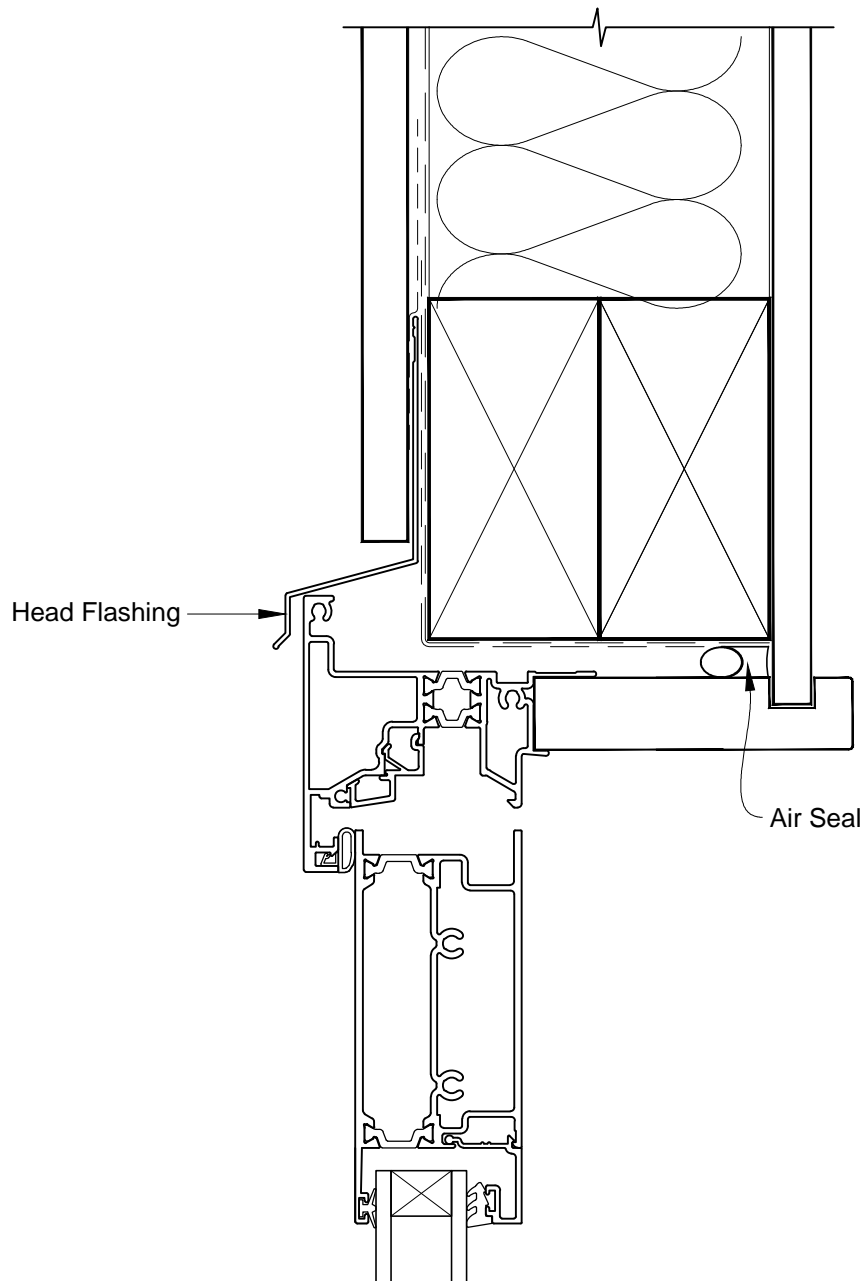

INSTALLATION DETAIL - METRO THERMAL HEART BIFOLD DOOR OPEN IN ON FLAT SHEET CAVITY CONSTRUCTION

Date: 01.03.14

Scale: 1:2

CAD Ref.: MTBIFS-CH

INSTALLATION DETAIL - METRO THERMAL HEART BIFOLD DOOR OPEN IN ON FLAT SHEET CAVITY CONSTRUCTION

Date: 01.03.14

Scale: 1:2

CAD Ref.: MTBIFS-CJ

INSTALLATION DETAIL - METRO THERMAL HEART BIFOLD DOOR OPEN IN ON FLAT SHEET CAVITY CONSTRUCTION

Date: 01.03.14

Scale: 1:2

CAD Ref.: MTBIFS-CS

INSTALLATION DETAIL - METRO THERMAL HEART BIFOLD DOOR OPEN IN ON FLAT SHEET DIRECT FIXED CLADDING

Date: 01.03.14

Scale: 1:2

CAD Ref.: MTBIFS-DH

**INSTALLATION DETAIL - METRO THERMAL HEART
BIFOLD DOOR OPEN IN ON FLAT SHEET
DIRECT FIXED CLADDING**

Date: 01.03.14

Scale: 1:2

CAD Ref.: MTBIFS-DJ

INSTALLATION DETAIL - METRO THERMAL HEART BIFOLD DOOR OPEN IN ON FLAT SHEET DIRECT FIXED CLADDING