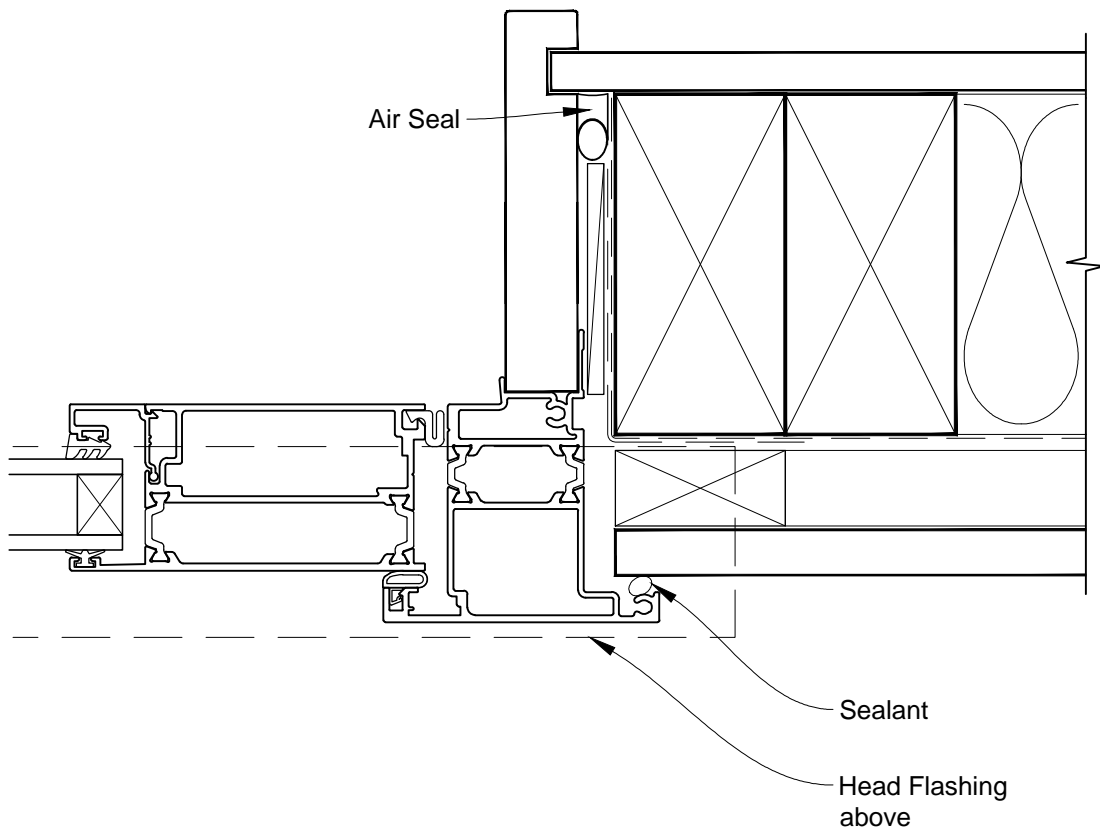

INSTALLATION DETAIL - METRO THERMAL HEART BIFOLD DOOR OPEN IN ON FLAT SHEET CAVITY CONSTRUCTION

Date: 01.03.14

Scale: 1:2

CAD Ref.: MTBIFS-CH

INSTALLATION DETAIL - METRO THERMAL HEART BIFOLD DOOR OPEN IN ON FLAT SHEET CAVITY CONSTRUCTION

Date: 01.03.14

Scale: 1:2

CAD Ref.: MTBIFS-CJ

INSTALLATION DETAIL - METRO THERMAL HEART BIFOLD DOOR OPEN IN ON FLAT SHEET CAVITY CONSTRUCTION

Date: 01.03.14

Scale: 1:2

CAD Ref.: MTBIFS-CS

INSTALLATION DETAIL - METRO THERMAL HEART BIFOLD DOOR OPEN IN ON FLAT SHEET DIRECT FIXED CLADDING

Date: 01.03.14

Scale: 1:2

CAD Ref.: MTBIFS-DH

**INSTALLATION DETAIL - METRO THERMAL HEART
BIFOLD DOOR OPEN IN ON FLAT SHEET
DIRECT FIXED CLADDING**

Date: 01.03.14

Scale: 1:2

CAD Ref.: MTBIFS-DJ

INSTALLATION DETAIL - METRO THERMAL HEART BIFOLD DOOR OPEN IN ON FLAT SHEET DIRECT FIXED CLADDING