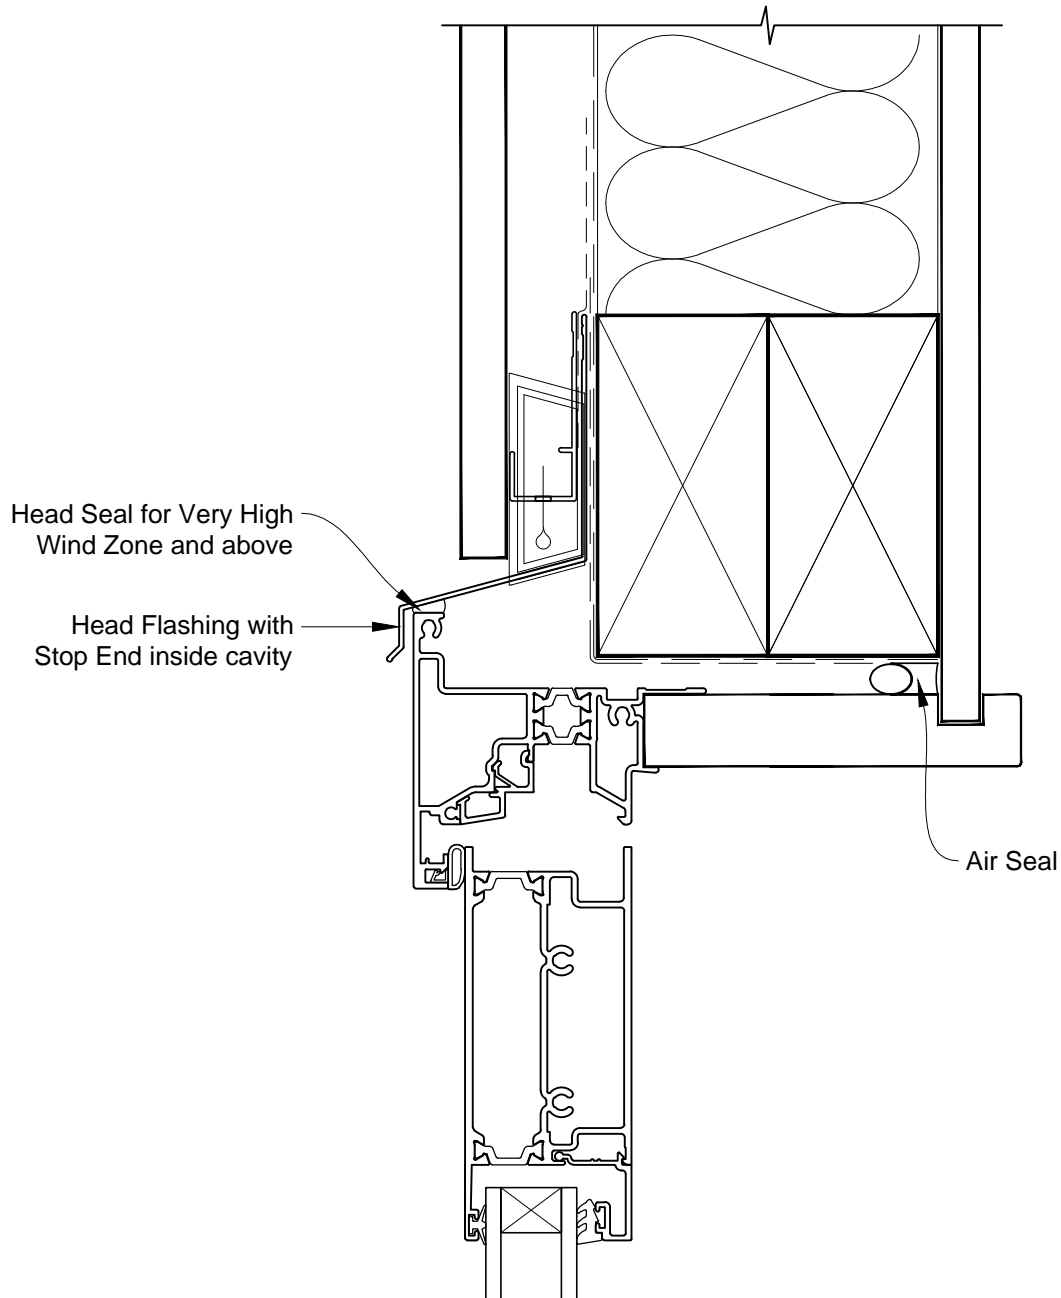

INSTALLATION DETAIL - METRO THERMAL HEART BIFOLD DOOR OPEN IN ON FLAT SHEET CAVITY CONSTRUCTION

Date: 01.03.14

Scale: 1:2

CAD Ref.: MTBIFS-CH

INSTALLATION DETAIL - METRO THERMAL HEART BIFOLD DOOR OPEN IN ON FLAT SHEET CAVITY CONSTRUCTION

Date: 01.03.14

Scale: 1:2

CAD Ref.: MTBIFS-CJ

INSTALLATION DETAIL - METRO THERMAL HEART BIFOLD DOOR OPEN IN ON FLAT SHEET CAVITY CONSTRUCTION

Date: 01.03.14

Scale: 1:2

CAD Ref.: MTBIFS-CS

INSTALLATION DETAIL - METRO THERMAL HEART BIFOLD DOOR OPEN IN ON FLAT SHEET DIRECT FIXED CLADDING

Date: 01.03.14

Scale: 1:2

CAD Ref.: MTBIFS-DH

**INSTALLATION DETAIL - METRO THERMAL HEART
BIFOLD DOOR OPEN IN ON FLAT SHEET
DIRECT FIXED CLADDING**

Date: 01.03.14

Scale: 1:2

CAD Ref.: MTBIFS-DJ

INSTALLATION DETAIL - METRO THERMAL HEART BIFOLD DOOR OPEN IN ON FLAT SHEET DIRECT FIXED CLADDING