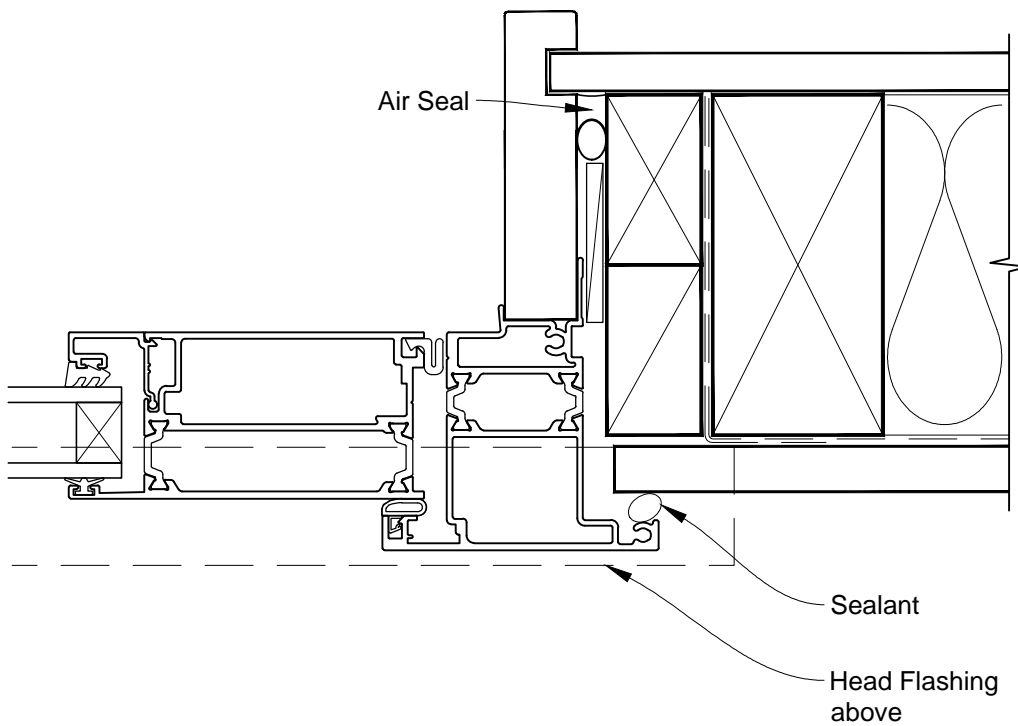

INSTALLATION DETAIL - METRO THERMAL HEART BIFOLD DOOR OPEN IN ON FLAT SHEET CAVITY CONSTRUCTION

Date: 01.03.14

Scale: 1:2

CAD Ref.: MTBIFS-CH

INSTALLATION DETAIL - METRO THERMAL HEART BIFOLD DOOR OPEN IN ON FLAT SHEET CAVITY CONSTRUCTION

Date: 01.03.14

Scale: 1:2

CAD Ref.: MTBIFS-CJ

INSTALLATION DETAIL - METRO THERMAL HEART BIFOLD DOOR OPEN IN ON FLAT SHEET CAVITY CONSTRUCTION

Date: 01.03.14

Scale: 1:2

CAD Ref.: MTBIFS-CS

INSTALLATION DETAIL - METRO THERMAL HEART BIFOLD DOOR OPEN IN ON FLAT SHEET DIRECT FIXED CLADDING

Date: 01.03.14

Scale: 1:2

CAD Ref.: MTBIFS-DH

**INSTALLATION DETAIL - METRO THERMAL HEART
BIFOLD DOOR OPEN IN ON FLAT SHEET
DIRECT FIXED CLADDING**

Date: 01.03.14

Scale: 1:2

CAD Ref.: MTBIFS-DJ

INSTALLATION DETAIL - METRO THERMAL HEART BIFOLD DOOR OPEN IN ON FLAT SHEET DIRECT FIXED CLADDING