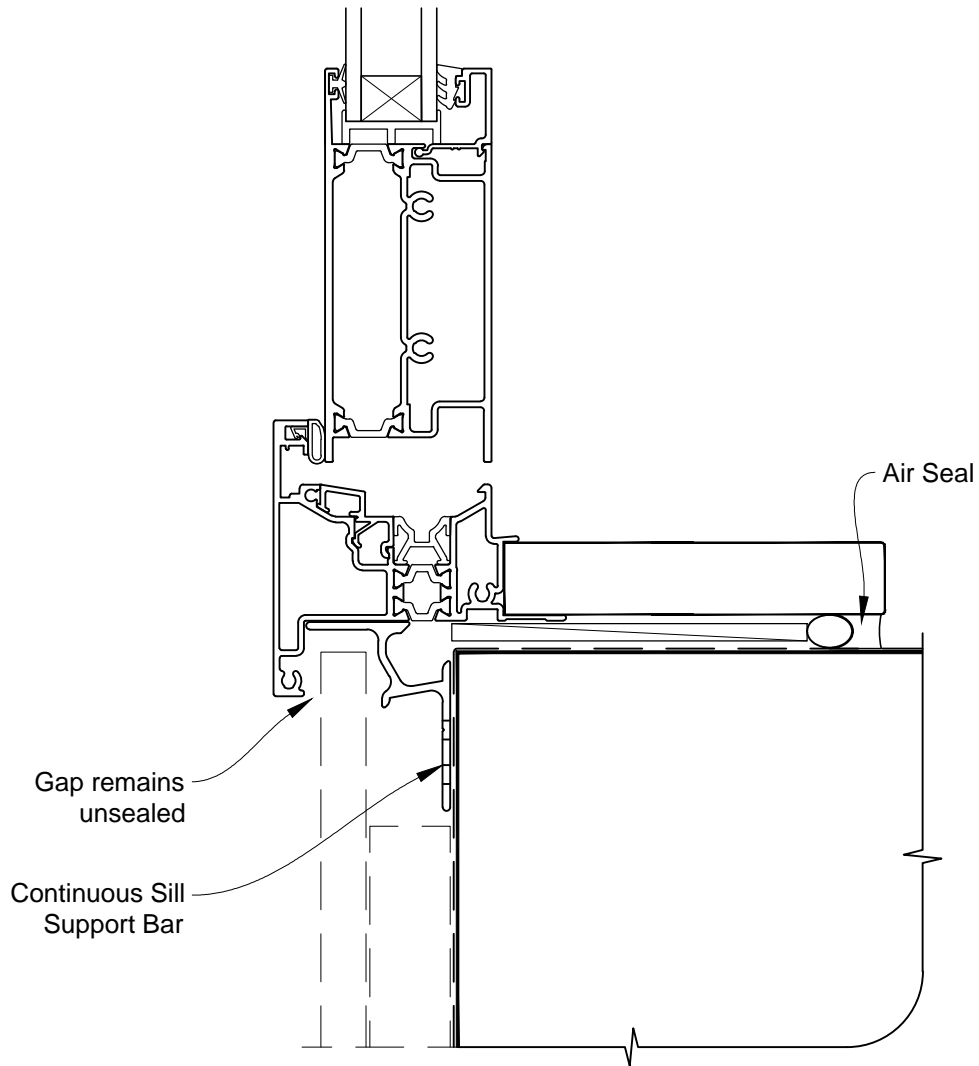

INSTALLATION DETAIL - METRO THERMAL HEART BIFOLD DOOR OPEN IN ON FLAT SHEET CAVITY CONSTRUCTION

Date: 01.03.14

Scale: 1:2

CAD Ref.: MTBIFS-CH

INSTALLATION DETAIL - METRO THERMAL HEART BIFOLD DOOR OPEN IN ON FLAT SHEET CAVITY CONSTRUCTION

Date: 01.03.14

Scale: 1:2

CAD Ref.: MTBIFS-CJ

INSTALLATION DETAIL - METRO THERMAL HEART BIFOLD DOOR OPEN IN ON FLAT SHEET CAVITY CONSTRUCTION

Date: 01.03.14

Scale: 1:2

CAD Ref.: MTBIFS-CS

INSTALLATION DETAIL - METRO THERMAL HEART BIFOLD DOOR OPEN IN ON FLAT SHEET DIRECT FIXED CLADDING

Date: 01.03.14

Scale: 1:2

CAD Ref.: MTBIFS-DH

**INSTALLATION DETAIL - METRO THERMAL HEART
BIFOLD DOOR OPEN IN ON FLAT SHEET
DIRECT FIXED CLADDING**

Date: 01.03.14

Scale: 1:2

CAD Ref.: MTBIFS-DJ

INSTALLATION DETAIL - METRO THERMAL HEART BIFOLD DOOR OPEN IN ON FLAT SHEET DIRECT FIXED CLADDING