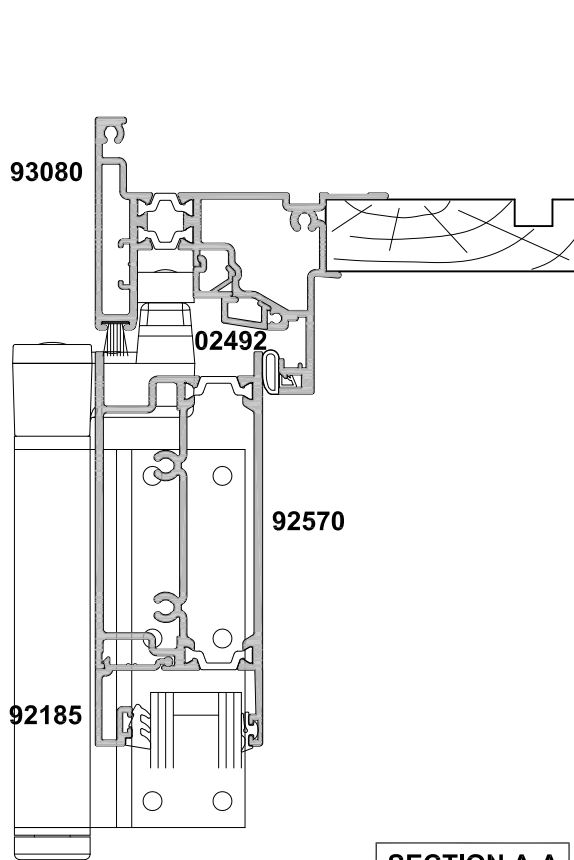

**METRO THERMAL HEART
BI-FOLD DOOR
OPEN OUT
CROSS SECTION**

CAD REF. VTBD02-0

DATE
01.06.11

SCALE
1:2

SECTION A-A

Refer to Hinge Door
Section for Vision Rail
Options