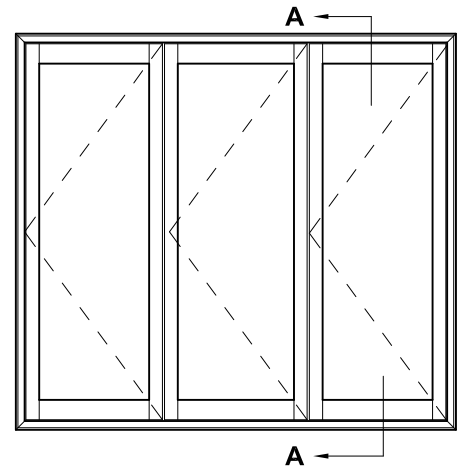

**METRO THERMAL HEART
BI-FOLD DOOR
OPEN OUT
CROSS SECTION**

CAD REF. VTBD02-0

DATE
01.06.11

SCALE
1:2

SECTION A-A

Refer to Hinge Door
Section for Vision Rail
Options