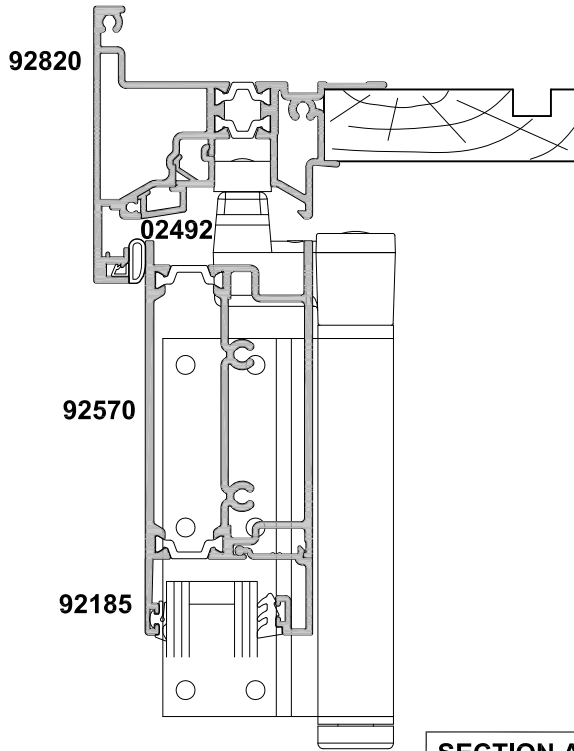

**METRO THERMAL HEART
BI-FOLD DOOR
OPEN IN
CROSS SECTION**

CAD REF. VTBD07-0

DATE
01.06.11

SCALE
1:2

SECTION A-A

Refer to Hinge Door
Section for Vision Rail
Options