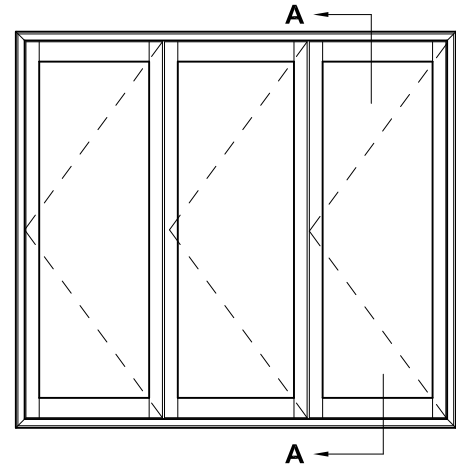

**METRO THERMAL HEART
BI-FOLD DOOR
OPEN IN
CROSS SECTION**

CAD REF. VTBD07-0

DATE
01.06.11

SCALE
1:2

SECTION A-A

Refer to Hinge Door
Section for Vision Rail
Options