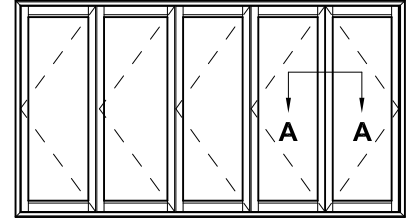

**METRO THERMAL HEART
BI-FOLD DOOR
MEETING STILES
CROSS SECTION**

CAD REF. VTBD06-0

DATE
01.06.11

SCALE
1:2

2 + 1 Panel

2 + 3 Panel

4 + 1 Panel

SECTION A-A

STANDARD BI-FOLD PANELS

SECTION A-A

LAY-BACK BI-FOLD PANELS

(Lay-Back Function on Two panel sides only)