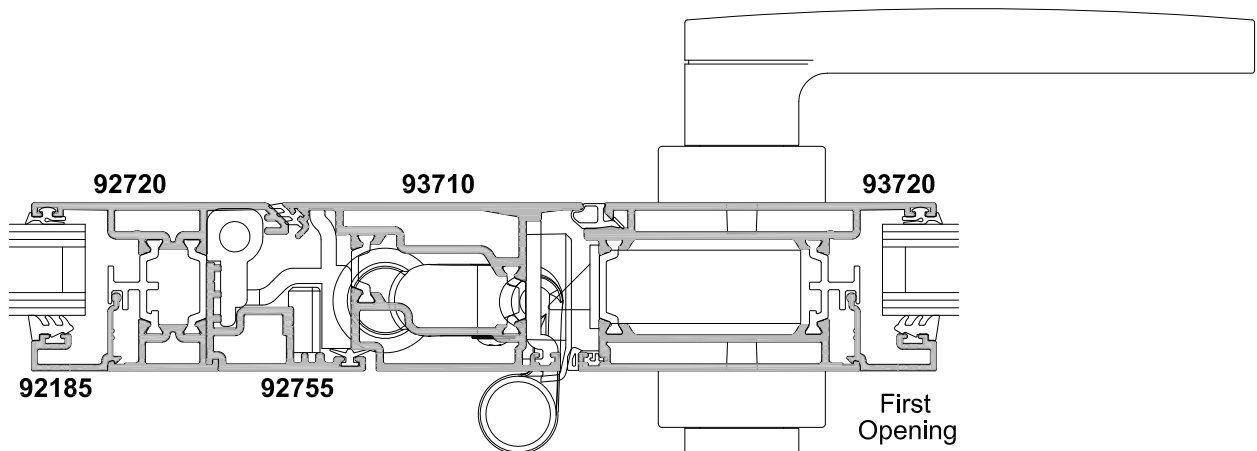

**METRO THERMAL HEART
BI-FOLD DOOR
MEETING STILES
CROSS SECTION**

CAD REF. VTBD06-0

DATE
01.06.11

SCALE
1:2

2 + 1 Panel

2 + 3 Panel

4 + 1 Panel

SECTION A-A

STANDARD BI-FOLD PANELS

SECTION A-A

LAY-BACK BI-FOLD PANELS

(Lay-Back Function on Two panel sides only)