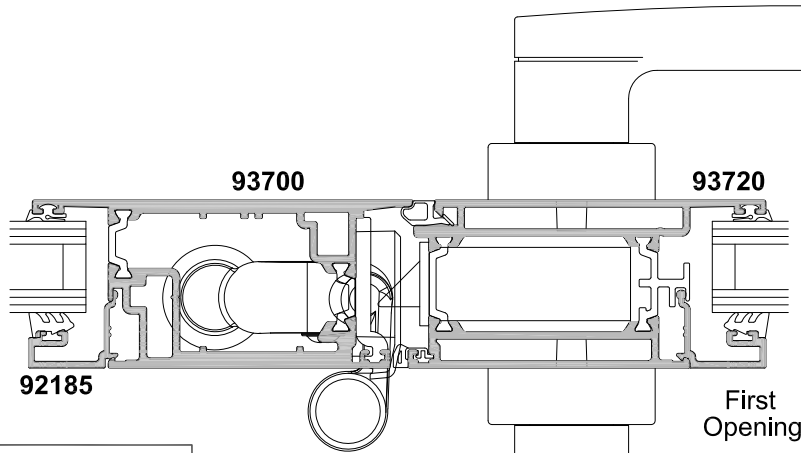

**METRO THERMAL HEART
BI-FOLD DOOR
MEETING STILES
CROSS SECTION**

CAD REF. VTBD06-0

DATE
01.06.11

SCALE
1:2

2 + 1 Panel

2 + 3 Panel

4 + 1 Panel

SECTION A-A

STANDARD BI-FOLD PANELS

SECTION A-A

LAY-BACK BI-FOLD PANELS

(Lay-Back Function on Two panel sides only)