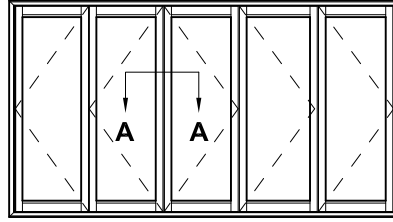

**METRO THERMAL HEART
BI-FOLD DOOR
MEETING STILES
CROSS SECTION**

CAD REF. VTBD06-0

DATE
01.06.11

SCALE
1:2

2 + 1 Panel

2 + 3 Panel

4 + 1 Panel

SECTION A-A

STANDARD BI-FOLD PANELS

SECTION A-A

LAY-BACK BI-FOLD PANELS

(Lay-Back Function on Two panel sides only)