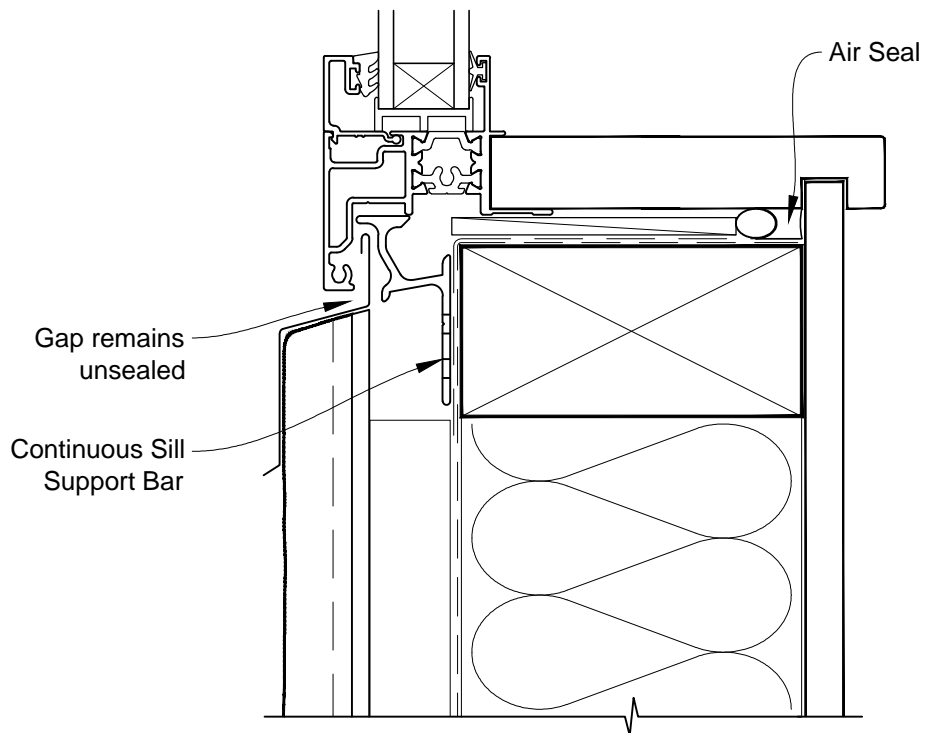

INSTALLATION DETAIL - METRO THERMAL HEART AWNING WINDOW ON STUCCO CAVITY CONSTRUCTION

Date: 01.03.14

Scale: 1:2

CAD Ref.: MTAWST-CH

INSTALLATION DETAIL - METRO THERMAL HEART AWNING WINDOW ON STUCCO CAVITY CONSTRUCTION

Date: 01.03.14

Scale: 1:2

CAD Ref.: MTAWST-CJ

INSTALLATION DETAIL - METRO THERMAL HEART AWNING WINDOW ON STUCCO CAVITY CONSTRUCTION

Date: 01.03.14

Scale: 1:2

CAD Ref.: MTAWST-CS

INSTALLATION DETAIL - METRO THERMAL HEART AWNING WINDOW ON STUCCO CAVITY CONSTRUCTION