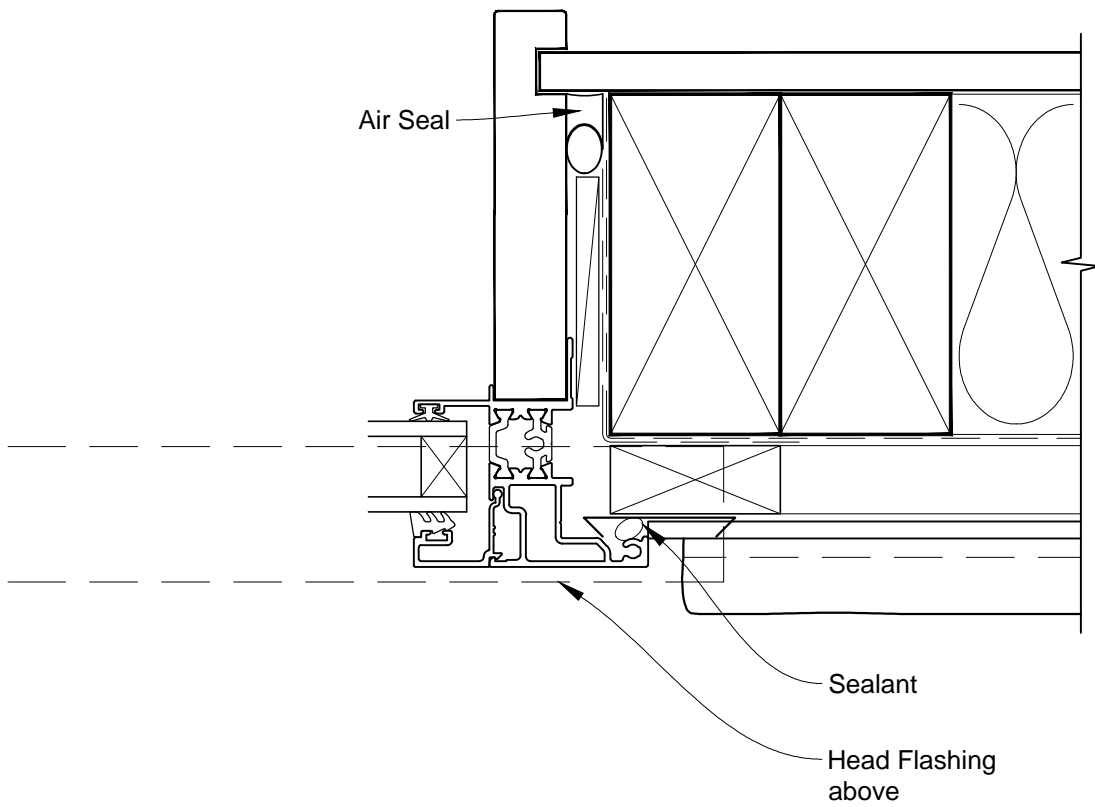

INSTALLATION DETAIL - METRO THERMAL HEART AWNING WINDOW ON STUCCO CAVITY CONSTRUCTION

Date: 01.03.14

Scale: 1:2

CAD Ref.: MTAWST-CH

INSTALLATION DETAIL - METRO THERMAL HEART AWNING WINDOW ON STUCCO CAVITY CONSTRUCTION

Date: 01.03.14

Scale: 1:2

CAD Ref.: MTAWST-CJ

INSTALLATION DETAIL - METRO THERMAL HEART AWNING WINDOW ON STUCCO CAVITY CONSTRUCTION

Date: 01.03.14

Scale: 1:2

CAD Ref.: MTAWST-CS

INSTALLATION DETAIL - METRO THERMAL HEART AWNING WINDOW ON STUCCO CAVITY CONSTRUCTION

Date: 01.03.14

Scale: 1:2

CAD Ref.: MTAWST-CS2