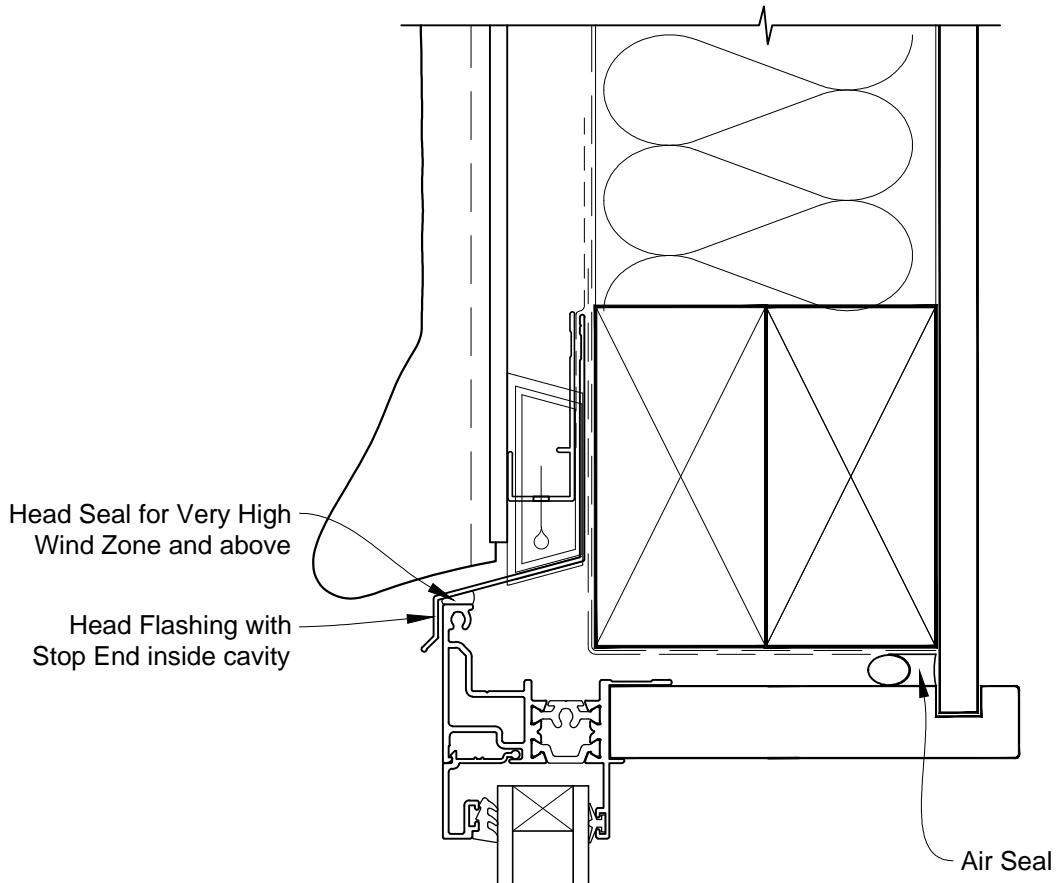

INSTALLATION DETAIL - METRO THERMAL HEART AWNING WINDOW ON STUCCO CAVITY CONSTRUCTION

Date: 01.03.14

Scale: 1:2

CAD Ref.: MTAWST-CH

INSTALLATION DETAIL - METRO THERMAL HEART AWNING WINDOW ON STUCCO CAVITY CONSTRUCTION

Date: 01.03.14

Scale: 1:2

CAD Ref.: MTAWST-CJ

INSTALLATION DETAIL - METRO THERMAL HEART AWNING WINDOW ON STUCCO CAVITY CONSTRUCTION

Date: 01.03.14

Scale: 1:2

CAD Ref.: MTAWST-CS

INSTALLATION DETAIL - METRO THERMAL HEART AWNING WINDOW ON STUCCO CAVITY CONSTRUCTION