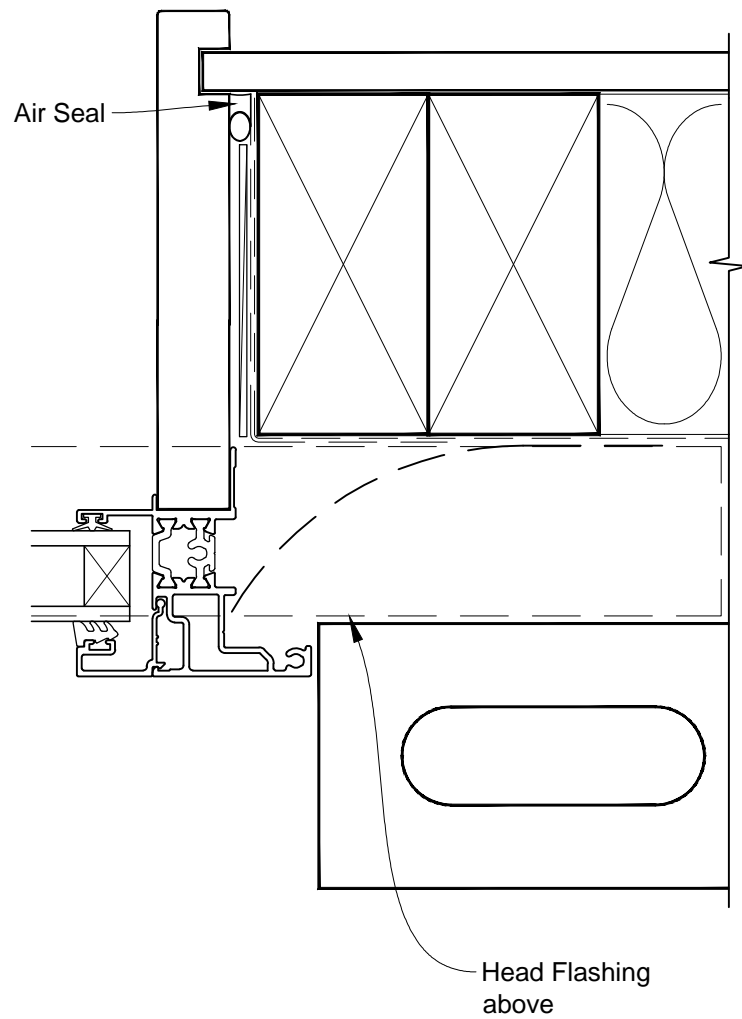

INSTALLATION DETAIL - METRO THERMAL HEART AWNING WINDOW ON BRICK VENEER CAVITY CONSTRUCTION

Date: 01.03.14

Scale: 1:2

CAD Ref.: MTAWBV-CH

INSTALLATION DETAIL - METRO THERMAL HEART AWNING WINDOW ON BRICK VENEER CAVITY CONSTRUCTION

Date: 01.03.14

Scale: 1:2

CAD Ref.: MTAWBV-CJ

INSTALLATION DETAIL - METRO THERMAL HEART AWNING WINDOW ON BRICK VENEER CAVITY CONSTRUCTION

Date: 01.03.14

Scale: 1:2

CAD Ref.: MTAWBV-CS

INSTALLATION DETAIL - METRO THERMAL HEART AWNING WINDOW ON BRICK VENEER CAVITY CONSTRUCTION

Date: 01.03.14

Scale: 1:2

CAD Ref.: MTAWBV-CS2