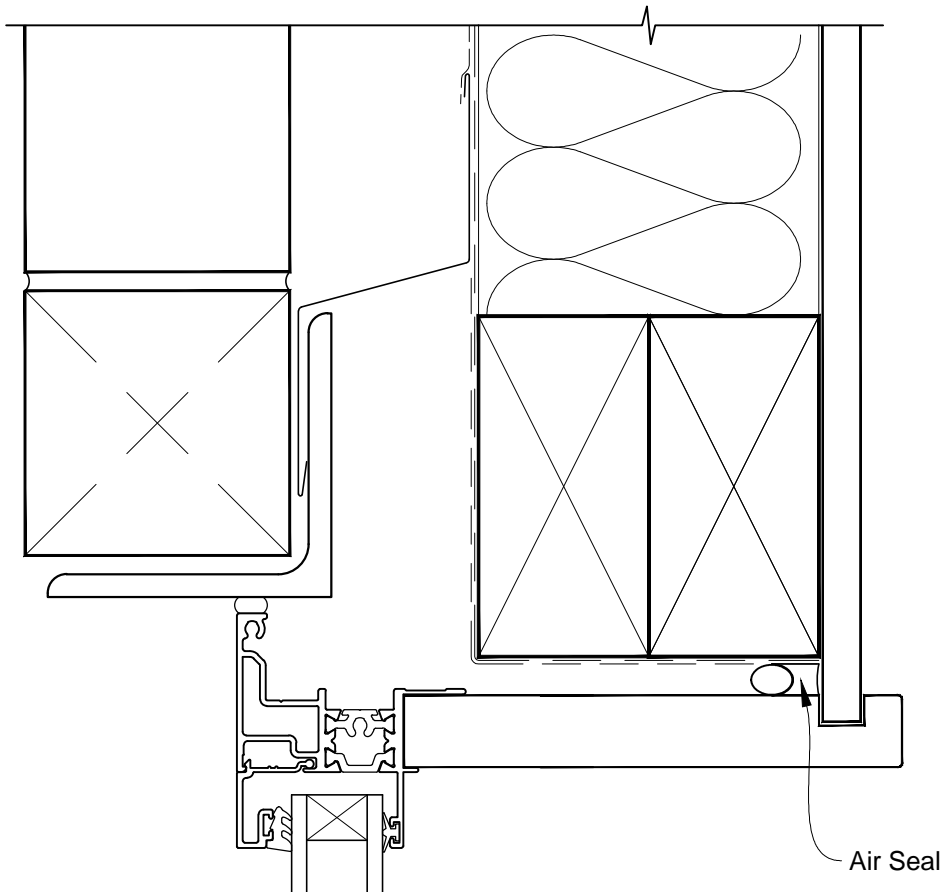

INSTALLATION DETAIL - METRO THERMAL HEART AWNING WINDOW ON BRICK VENEER CAVITY CONSTRUCTION

Date: 01.03.14

Scale: 1:2

CAD Ref.: MTAWBV-CH

INSTALLATION DETAIL - METRO THERMAL HEART AWNING WINDOW ON BRICK VENEER CAVITY CONSTRUCTION

Date: 01.03.14

Scale: 1:2

CAD Ref.: MTAWBV-CJ

INSTALLATION DETAIL - METRO THERMAL HEART AWNING WINDOW ON BRICK VENEER CAVITY CONSTRUCTION

Date: 01.03.14

Scale: 1:2

CAD Ref.: MTAWBV-CS

INSTALLATION DETAIL - METRO THERMAL HEART AWNING WINDOW ON BRICK VENEER CAVITY CONSTRUCTION

Date: 01.03.14

Scale: 1:2

CAD Ref.: MTAWBV-CS2