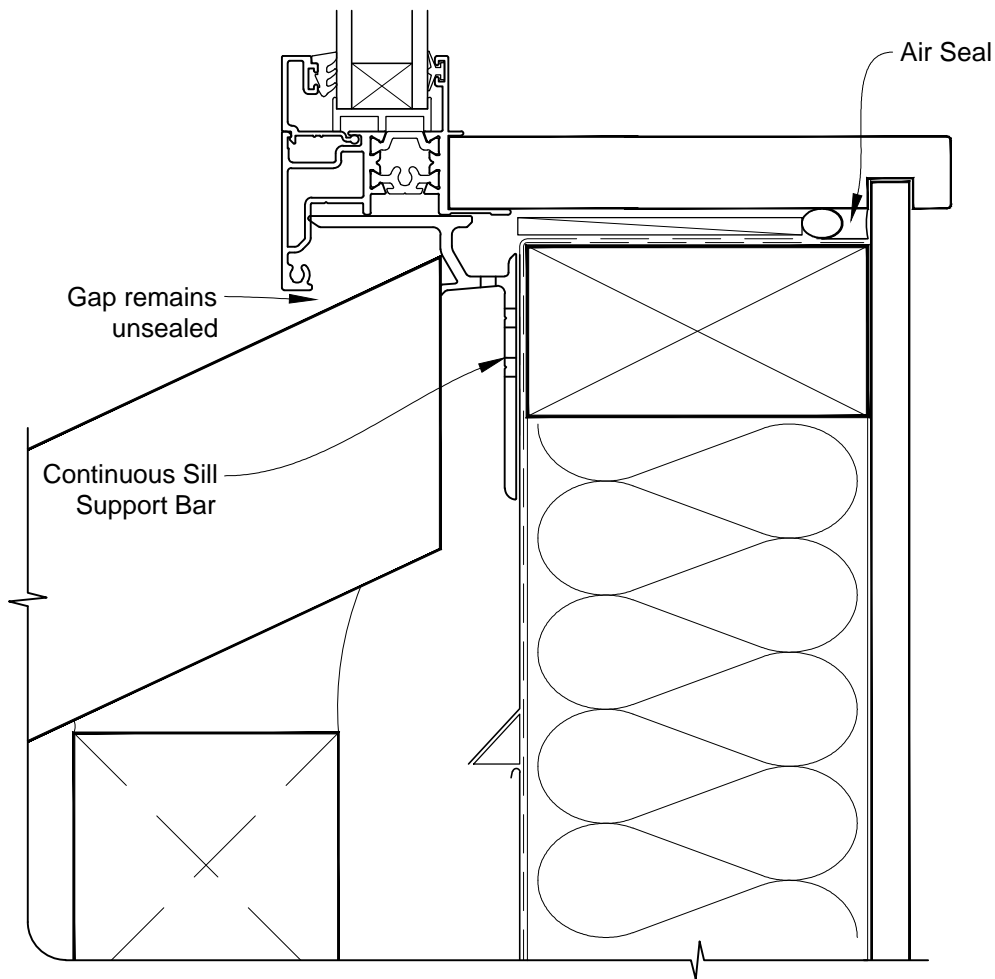

INSTALLATION DETAIL - METRO THERMAL HEART AWNING WINDOW ON BRICK VENEER CAVITY CONSTRUCTION

Date: 01.03.14

Scale: 1:2

CAD Ref.: MTAWBV-CH

INSTALLATION DETAIL - METRO THERMAL HEART AWNING WINDOW ON BRICK VENEER CAVITY CONSTRUCTION

Date: 01.03.14

Scale: 1:2

CAD Ref.: MTAWBV-CJ

INSTALLATION DETAIL - METRO THERMAL HEART AWNING WINDOW ON BRICK VENEER CAVITY CONSTRUCTION

Date: 01.03.14

Scale: 1:2

CAD Ref.: MTAWBV-CS

INSTALLATION DETAIL - METRO THERMAL HEART AWNING WINDOW ON BRICK VENEER CAVITY CONSTRUCTION

Date: 01.03.14

Scale: 1:2

CAD Ref.: MTAWBV-CS2