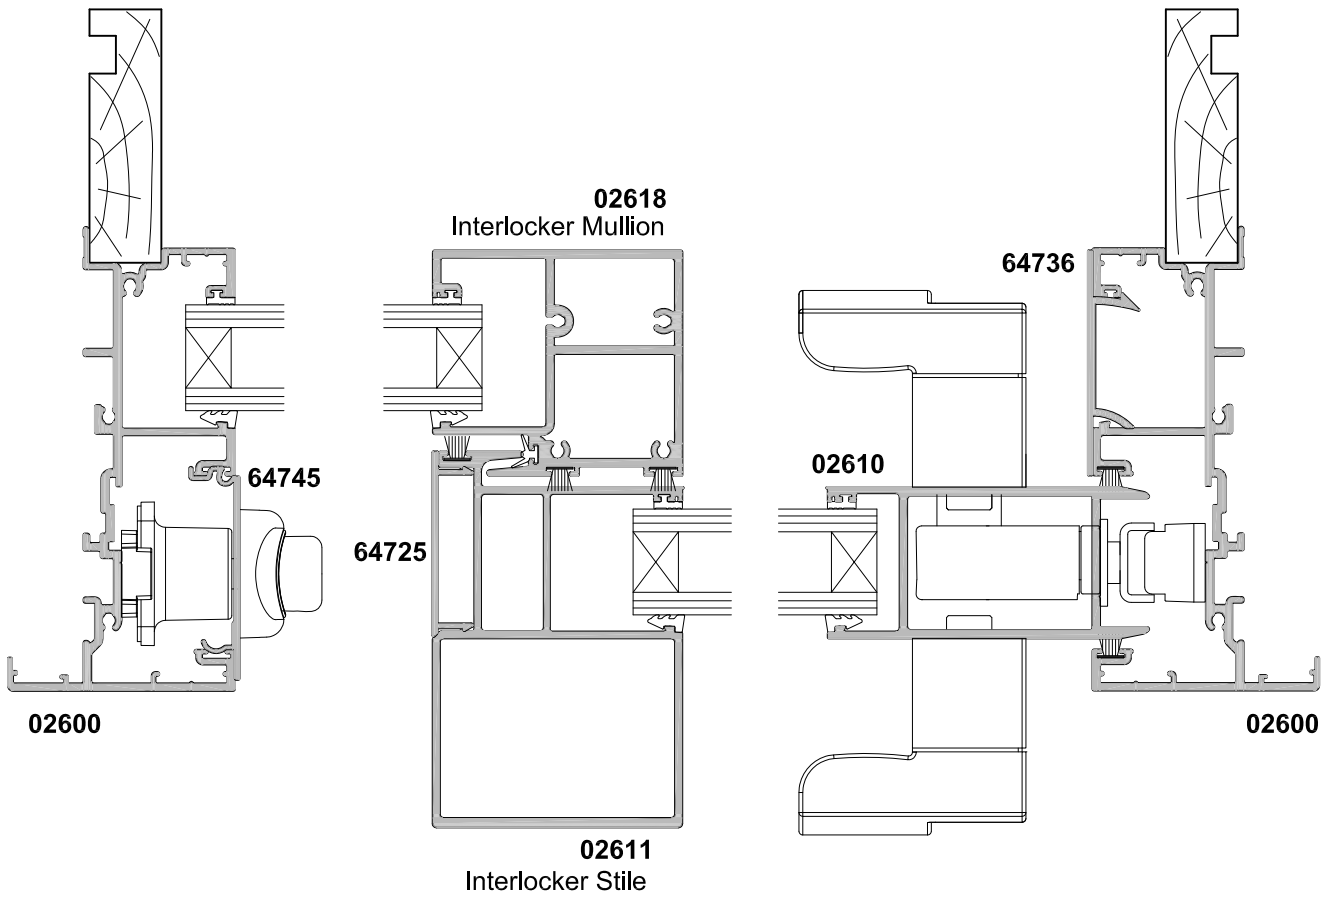

**METRO SERIES
SLIDING DOOR
TWO PANEL FS
CROSS SECTION**

CAD REF. VMSD03-0

DATE
01.07.16

SCALE
1:2

SECTION A-A