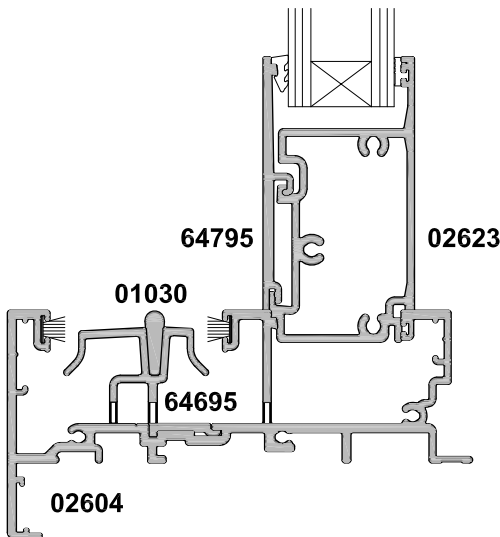

**METRO SERIES  
SLIDING DOOR  
TWO PANEL FS  
CROSS SECTION**

CAD REF. VMSD02-0

DATE  
29.09.21

SCALE  
1:2

**SECTION A-A**

**SECTION B-B**

**HIGH THRESHOLD OPTION  
REQUIRED WITH EXTRA HIGH WIND ZONE AND ABOVE**