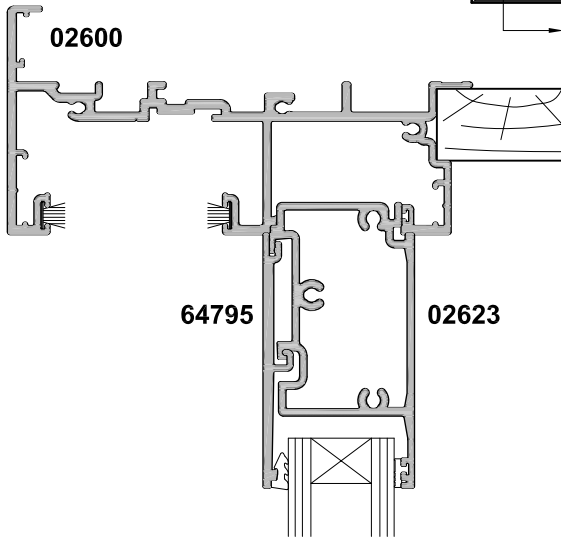

**METRO SERIES  
SLIDING DOOR  
TWO PANEL FS  
CROSS SECTION**

CAD REF. VMSD02-0

DATE  
29.09.21

SCALE  
1:2

**SECTION A-A**

**SECTION B-B**

**HIGH THRESHOLD OPTION  
REQUIRED WITH EXTRA HIGH WIND ZONE AND ABOVE**