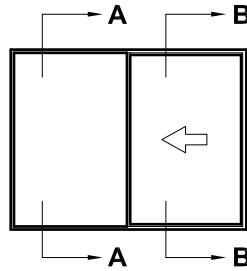

**METRO SERIES  
SLIDING DOOR  
TWO PANEL FS  
CROSS SECTION**

CAD REF. VMSD02-0

DATE  
29.09.21

SCALE  
1:2

**SECTION A-A**

**SECTION B-B**

**HIGH THRESHOLD OPTION  
REQUIRED WITH EXTRA HIGH WIND ZONE AND ABOVE**