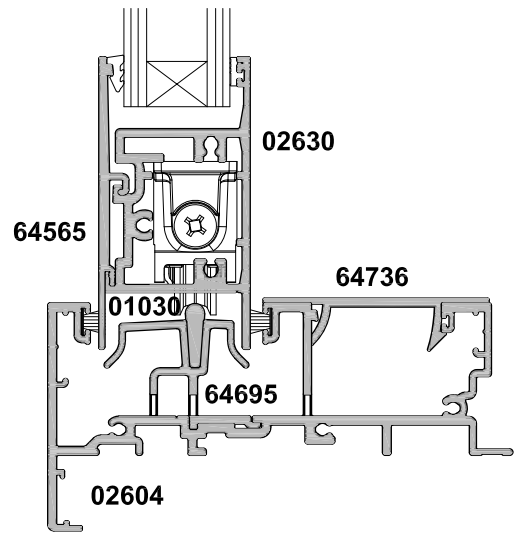

**METRO SERIES  
SLIDING DOOR  
TWO PANEL FS  
CROSS SECTION**

CAD REF. VMSD02-0

DATE  
29.09.21

SCALE  
1:2

**SECTION A-A**

**SECTION B-B**

**HIGH THRESHOLD OPTION  
REQUIRED WITH EXTRA HIGH WIND ZONE AND ABOVE**