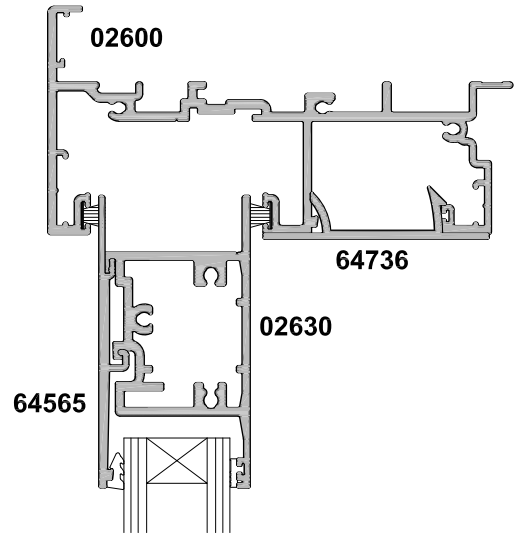

**METRO SERIES  
SLIDING DOOR  
TWO PANEL FS  
CROSS SECTION**

CAD REF. VMSD02-0

DATE  
29.09.21

SCALE  
1:2

**SECTION A-A**

**SECTION B-B**

**HIGH THRESHOLD OPTION  
REQUIRED WITH EXTRA HIGH WIND ZONE AND ABOVE**