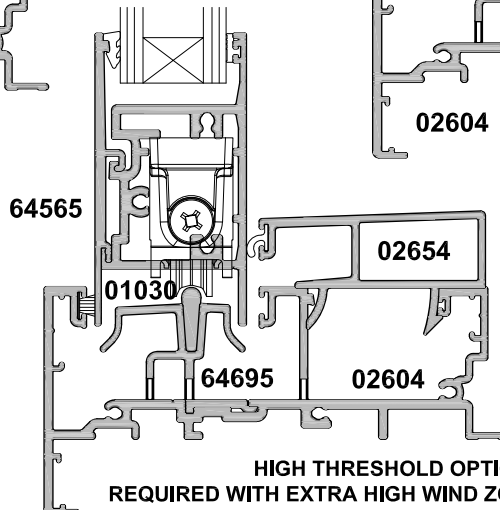

**METRO SERIES  
SLIDING DOOR  
TWO PANEL FS  
CROSS SECTION**

CAD REF. VMSD02-0

DATE  
29.09.21

SCALE  
1:2

**SECTION A-A**

**SECTION B-B**

**HIGH THRESHOLD OPTION  
REQUIRED WITH EXTRA HIGH WIND ZONE AND ABOVE**