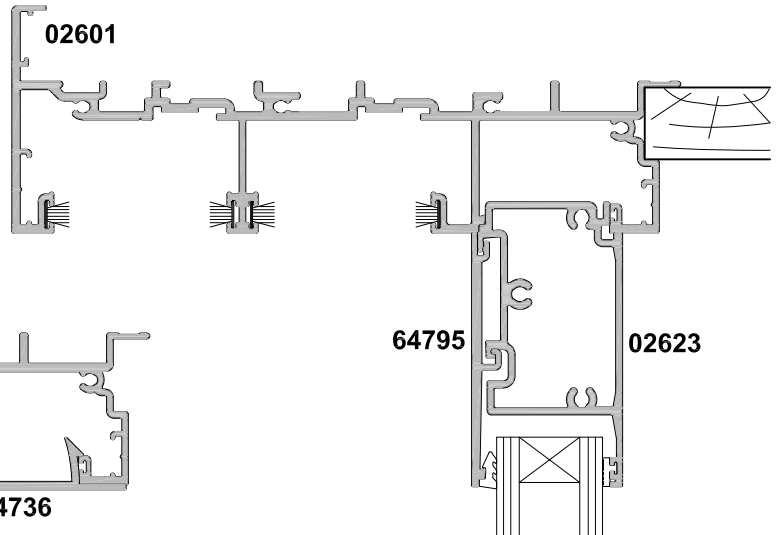

**METRO SERIES  
SLIDING DOOR  
THREE PANEL SSF  
CROSS SECTION**

CAD REF. VMSD09-0

DATE  
10.05.18

SCALE  
1:2

**SECTION B-B**

**SECTION A-A**