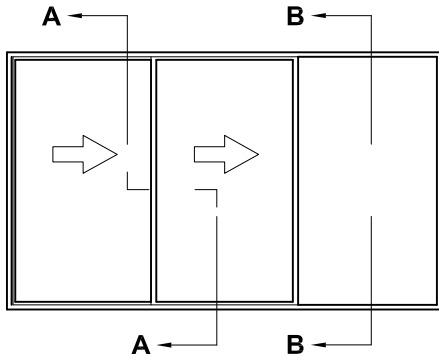

**METRO SERIES  
SLIDING DOOR  
THREE PANEL SSF  
CROSS SECTION**

CAD REF. VMSD09-0

DATE  
10.05.18

SCALE  
1:2

**SECTION B-B**

**SECTION A-A**