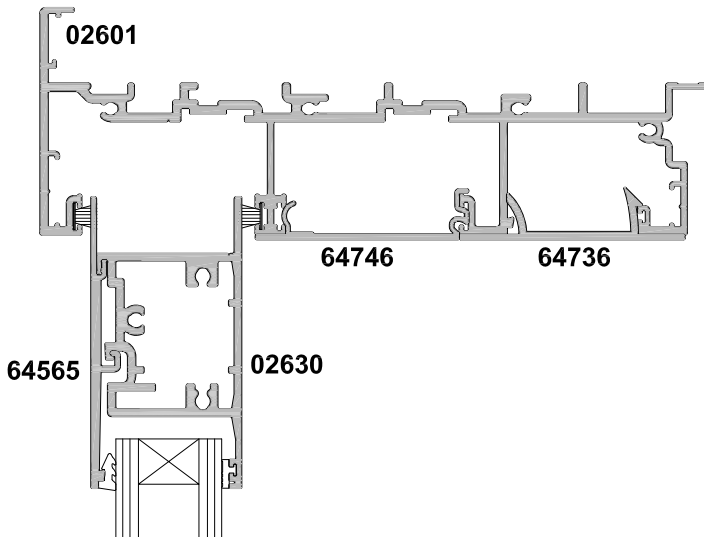

**METRO SERIES  
SLIDING DOOR  
THREE PANEL SSF  
CROSS SECTION**

CAD REF. VMSD09-0

DATE  
10.05.18

SCALE  
1:2

**SECTION B-B**

**SECTION A-A**