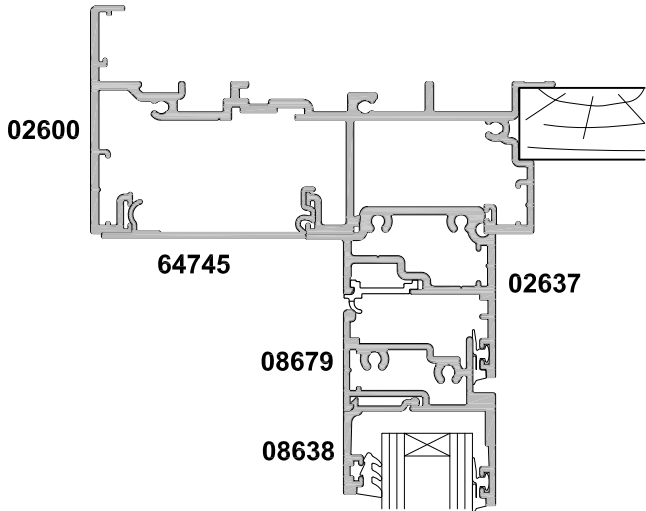

**METRO SERIES
SLIDING DOOR
THREE PANEL FSF
CROSS SECTION**

CAD REF. VMSD07-0

DATE
01.07.16

SCALE
1:2

SECTION A-A

SECTION A-A

METRO NON-FACING SASH / FIXED LIGHT OPTION

FACING SASH / FIXED LIGHT OPTION