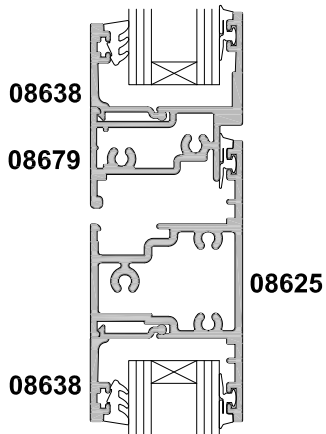

**METRO SERIES
SLIDING DOOR
THREE PANEL FSF
CROSS SECTION**

CAD REF. VMSD07-0

DATE
01.07.16

SCALE
1:2

SECTION A-A

SECTION A-A

METRO NON-FACING SASH / FIXED LIGHT OPTION

FACING SASH / FIXED LIGHT OPTION