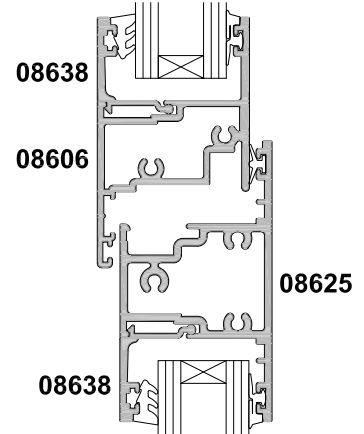

**METRO SERIES
SLIDING DOOR
THREE PANEL FSF
CROSS SECTION**

CAD REF. VMSD07-0

DATE
01.07.16

SCALE
1:2

SECTION A-A

SECTION A-A

METRO NON-FACING SASH / FIXED LIGHT OPTION

FACING SASH / FIXED LIGHT OPTION