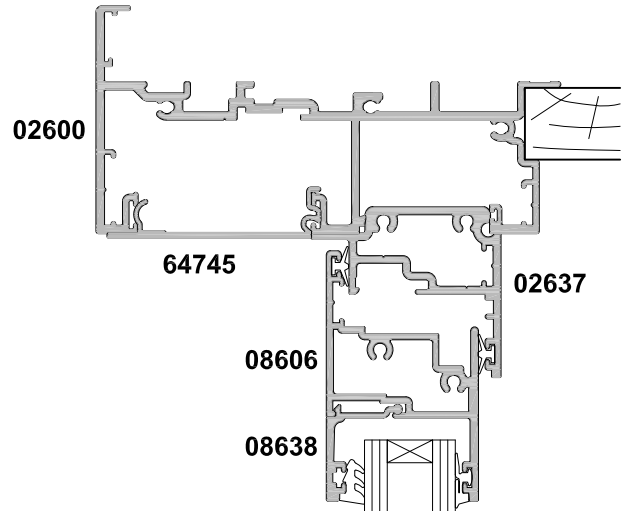

**METRO SERIES
SLIDING DOOR
THREE PANEL FSF
CROSS SECTION**

CAD REF. VMSD07-0

DATE
01.07.16

SCALE
1:2

SECTION A-A

SECTION A-A

METRO NON-FACING SASH / FIXED LIGHT OPTION

FACING SASH / FIXED LIGHT OPTION