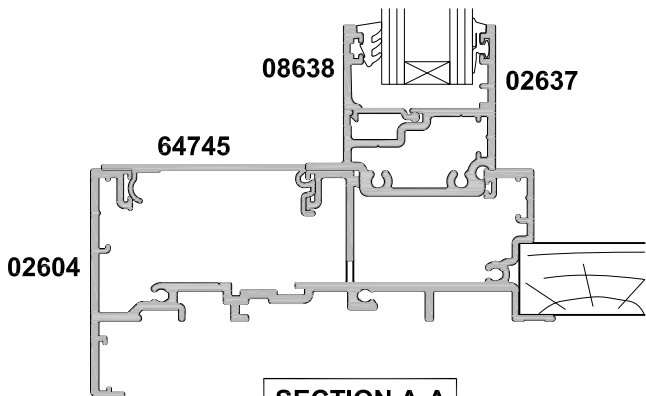

**METRO SERIES
SLIDING DOOR
THREE PANEL FSF
CROSS SECTION**

CAD REF. VMSD07-0

DATE
01.07.16

SCALE
1:2

SECTION A-A

SECTION A-A

METRO NON-FACING SASH / FIXED LIGHT OPTION

FACING SASH / FIXED LIGHT OPTION