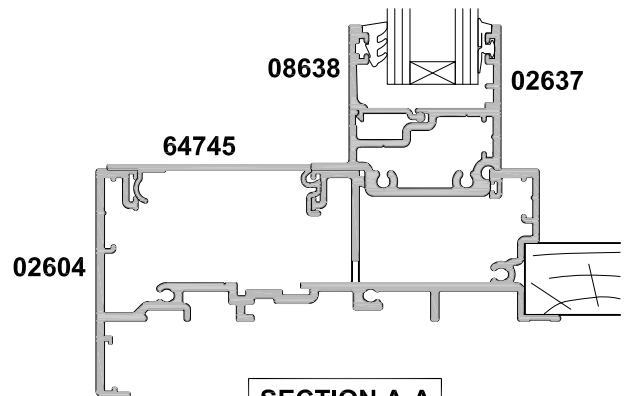

**METRO SERIES
SLIDING DOOR
THREE PANEL FSF
CROSS SECTION**

CAD REF. VMSD07-0

DATE
01.07.16

SCALE
1:2

SECTION A-A

SECTION A-A

METRO NON-FACING SASH / FIXED LIGHT OPTION

FACING SASH / FIXED LIGHT OPTION