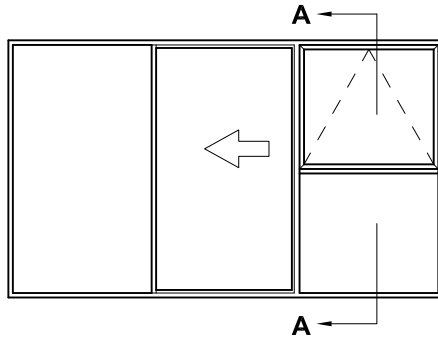

**METRO SERIES
SLIDING DOOR
THREE PANEL FSF
CROSS SECTION**

CAD REF. VMSD07-0

DATE
01.07.16

SCALE
1:2

SECTION A-A

SECTION A-A

METRO NON-FACING SASH / FIXED LIGHT OPTION

FACING SASH / FIXED LIGHT OPTION