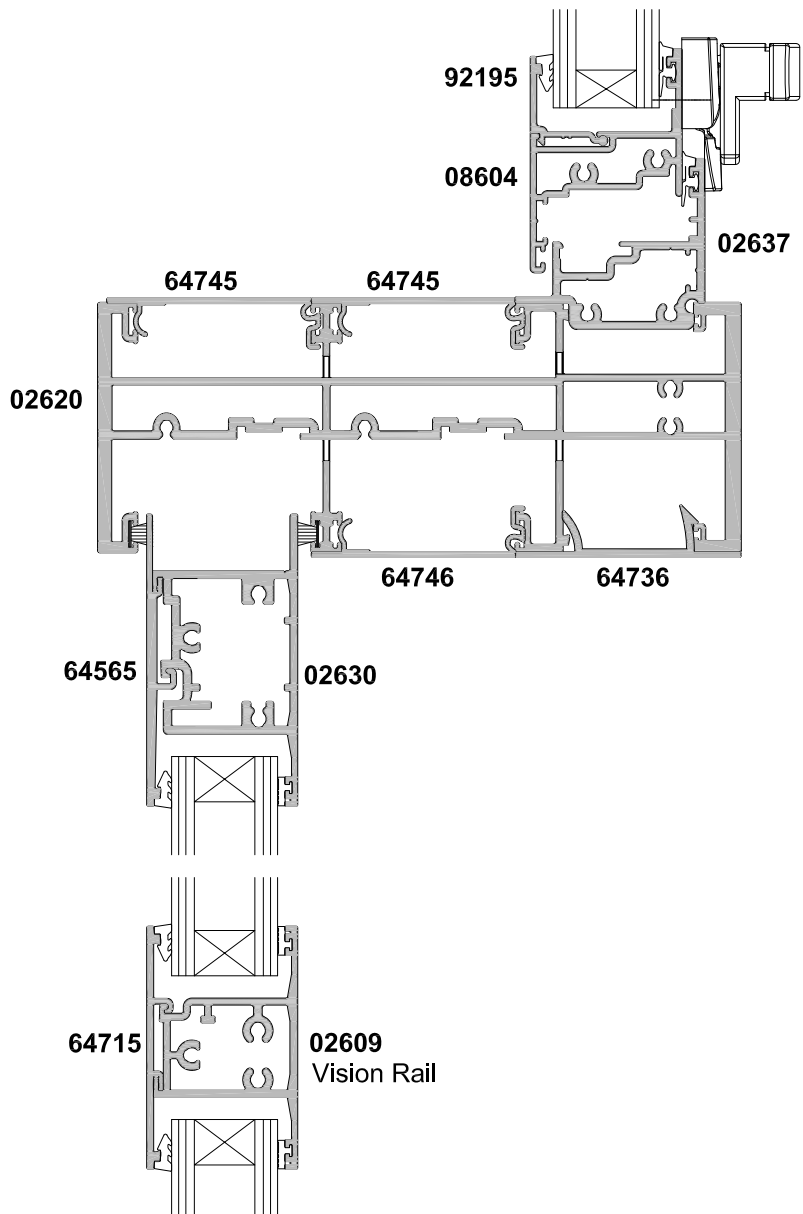

METRO SERIES SLIDING DOOR OVERLIGHT OPTIONS CROSS SECTION

CAD REF. VMSD13-0

DATE
10.05.18

SCALE
1:2

SECTION A-A