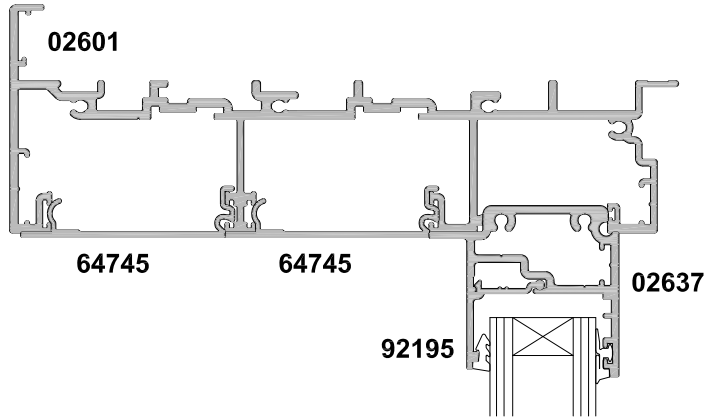

METRO SERIES SLIDING DOOR OVERLIGHT OPTIONS CROSS SECTION

CAD REF. VMSD13-0

DATE
10.05.18

SCALE
1:2

SECTION A-A