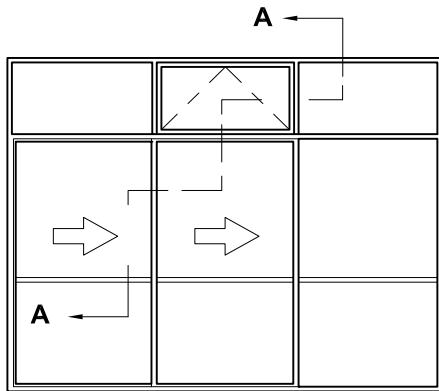

METRO SERIES SLIDING DOOR OVERLIGHT OPTIONS CROSS SECTION

CAD REF. VMSD13-0

DATE
10.05.18

SCALE
1:2

SECTION A-A